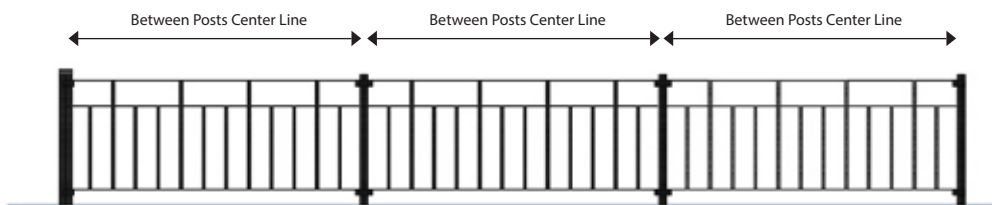

AB-RPF2000 RHINO SECURITY FENCING PEDESTRIAN BARRIER

Above Ground Height	1200 to 1400
Between Posts Center Line	2000
Material	Steel
Hot-dip galvanization + Powder Coated	