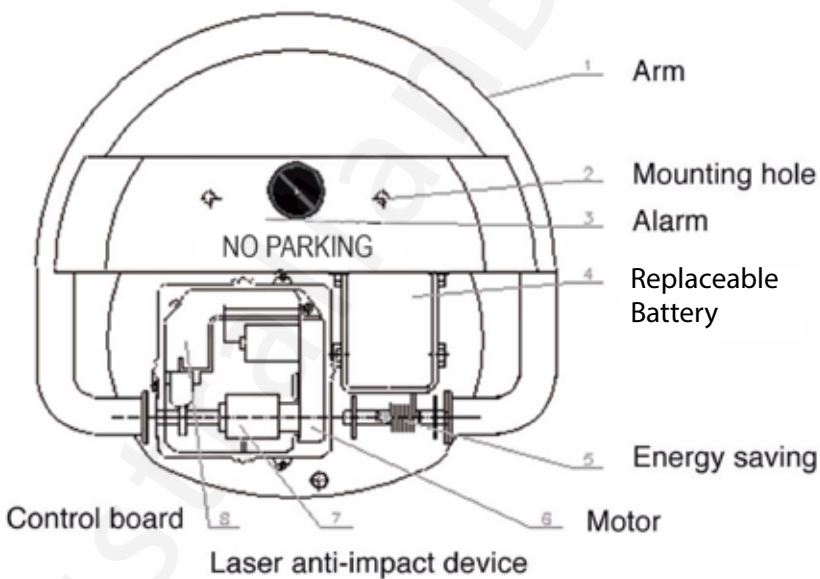

180°anti collision

- Can rotate back and forth to protect itself from external collision with flexible design and self-protective function.

Pressure resistance

- <= 2000kg, Anti-theft protection
Power shortage indicator. Can be forced to close down with alarm sound to protect itself and vehicles.

Replaceable Battery

IP 67 Waterproof

- Can work under the water more than 24 hours without any influence to the function.

Technical Specs

Model Name	AB-PL-BP	Working Current	3.5A
Dimension	460*460*80mm	Rise/Fall Running Time	5S
Net Weight	7.5kg	Remote Controlled Distance	≤50M
Rated Voltage	DC6V	Environment Temperature	-30 C ~+70 C
Static Current	3.5MA	Effective Load	2000KG
Warranty	12 Months	Protection Grade	IP67