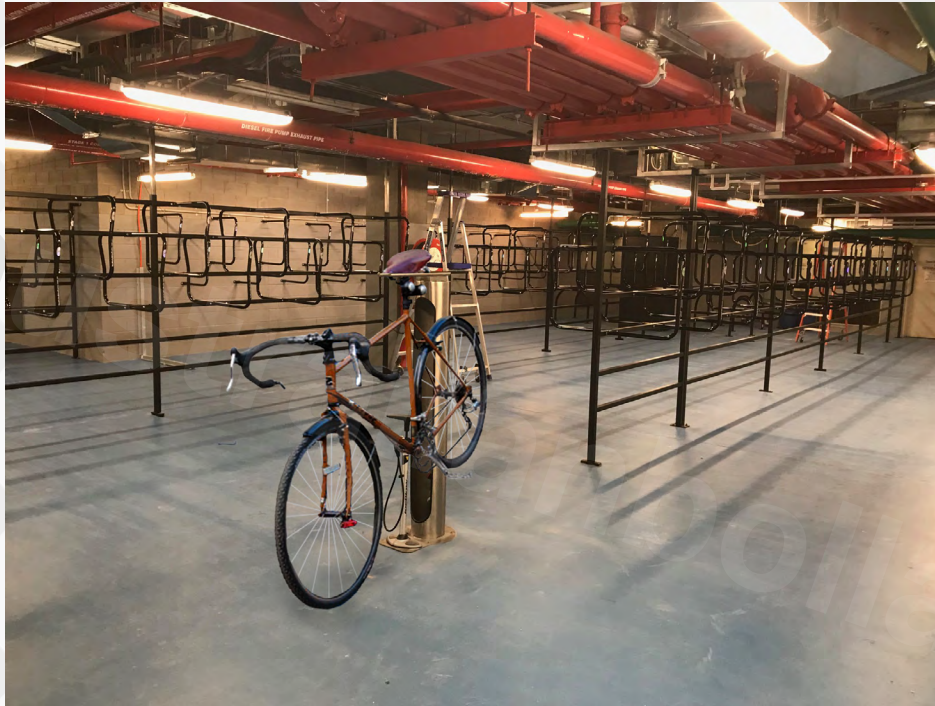

Ned Kelly Flat Top Bike Rack

AB-BRR850-GAL

- Indoors and outdoors
- Safe and secure storage
- Ideal for maximising space
- Can lock two bikes on one rack

Ned Kelly Hoop Top Bike Rack

AB-BRH850-GAL

- Supports entire bicycle frame
- Surface mounted
- Galvanised / stainless steel

Ned Kelly Bike Repair Station

AB-BRS

- Made of stainless steel
- Includes tools such as:
- Philip & flathead screwdrivers
 - Allen wrenches / Box wrenches

Ned Kelly Bike Range

AB-NK2000

AB-BRH850-GAL

- Bike protection and storage
- Secure and space-efficient
- 850mm x 800mm
- Base plated, surface mounted
- Holds up to 2 bikes per hoop