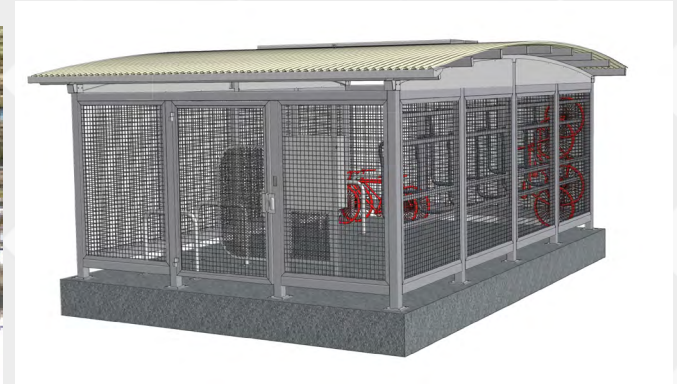

Ned Kelly Flat Top Bike Rack

AB-BRR850-GAL

- Indoors and outdoors
- Safe and secure storage
- Ideal for maximising space
- Can lock two bikes on one rack

Ned Kelly Hoop Top Bike Rack

AB-BRH850-GAL

- Supports entire bicycle frame
- Surface mounted
- Galvanised / stainless steel

Ned Kelly Bike Repair Station

AB-BRS

- Made of stainless steel
- Includes tools such as:
- Philip & flathead screwdrivers
 - Allen wrenches / Box wrenches

Ned Kelly Bike Range

AB-NK2000

AB-BRH850-GAL

- Bike protection and storage
- Secure and space-efficient
- 850mm x 800mm
- Base plated, surface mounted
- Holds up to 2 bikes per hoop

AB-BRNK500-GAL

- Outdoors
- Wall mounted
- Galvanised

Ned Kelly Parkiteer Bike Shelter

AB-BS

- Bike protection and storage
- Secure and space-efficient
- Can fit up to 30 bikes
- Weather resistant

Ned Kelly Parkiteer Bike Range