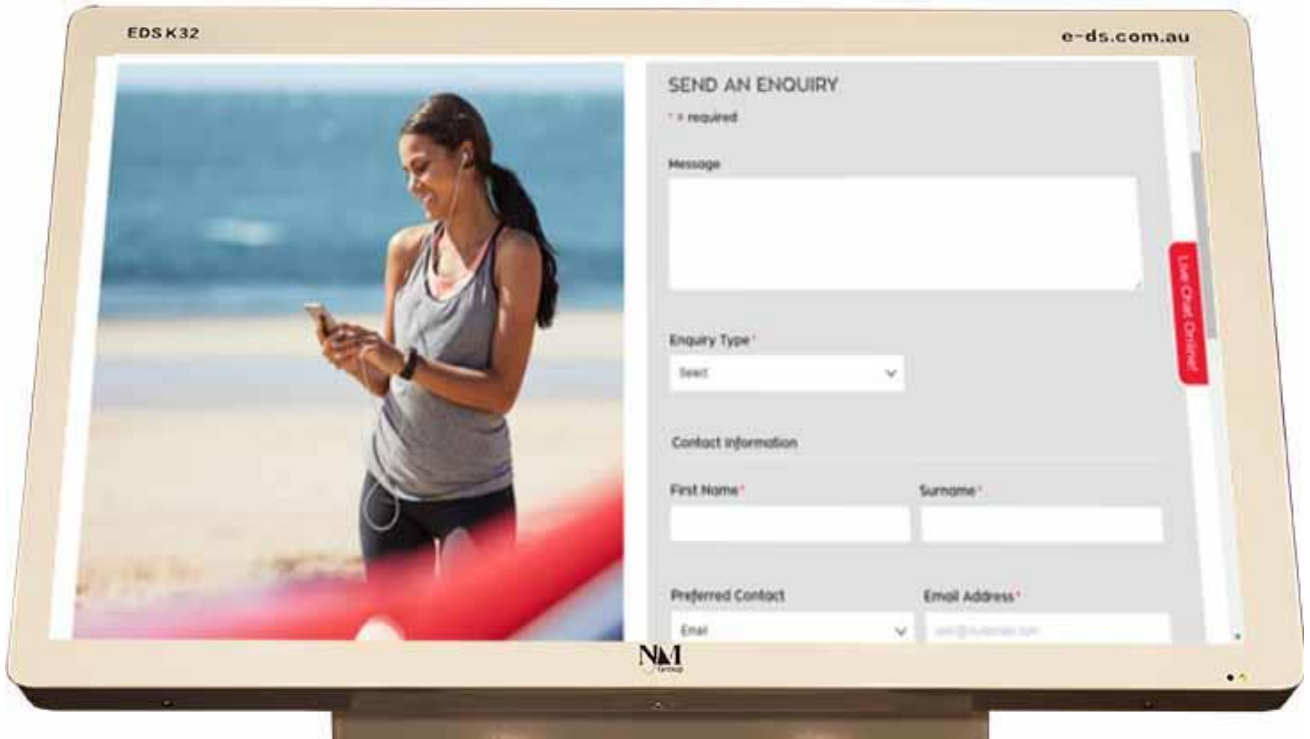

Holden Showroom Kiosk EDS-K32

- Wireless internet connection
- Customisable interactive interface
- Browse and share information
- Unified touchscreen sales assistance

Holden Showroom Kiosk EDS-K32

- 32" multi-point touch screen
- Windows OS
- Wireless connectivity
- High-definition graphics
- Customer retention interfacing
- Information storage, newsletter and call-back capabilities