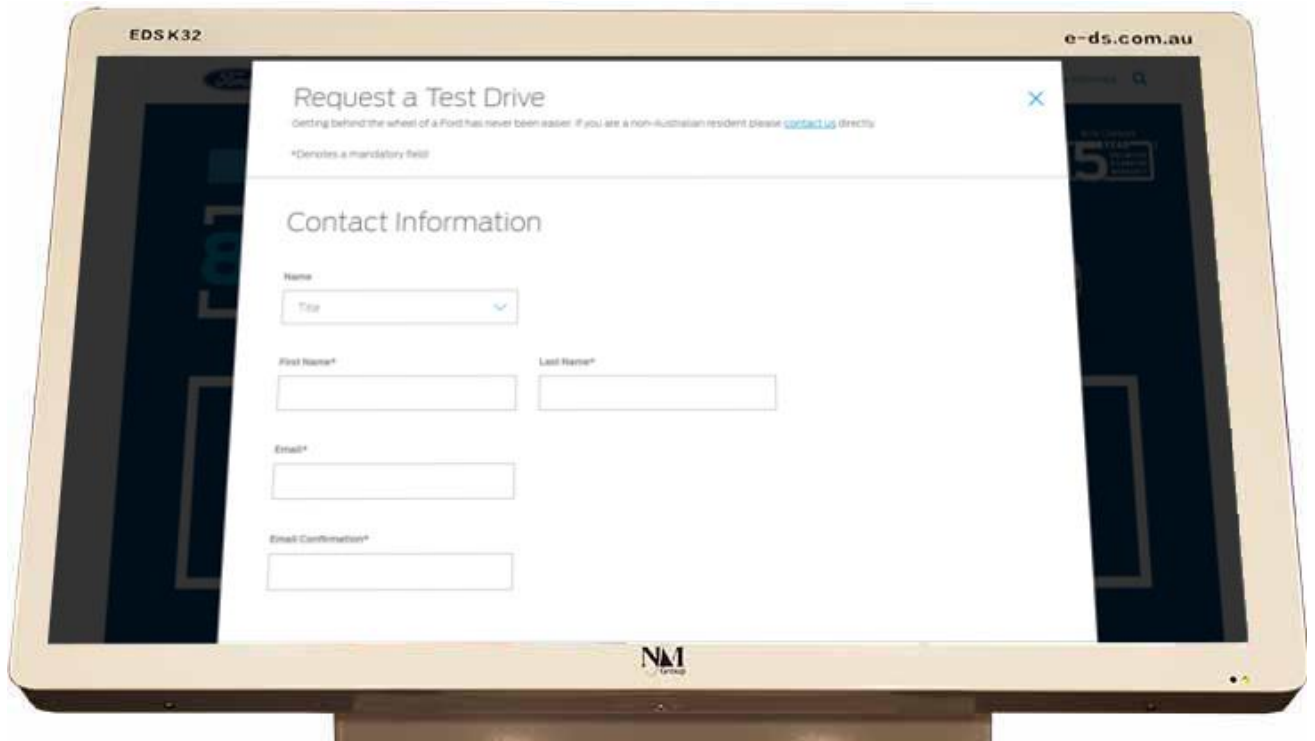

Ford Showroom Kiosk EDS-K32

- Wireless internet connection
- Customisable interactive interface
- Browse and share information
- Unified touchscreen sales assistance

Ford Showroom Kiosk EDS-K32

- 32" multi-point touch screen
- Windows OS
- Wireless connectivity
- High-definition graphics
- Customer retention interfacing
- Information storage, newsletter and call-back capabilities