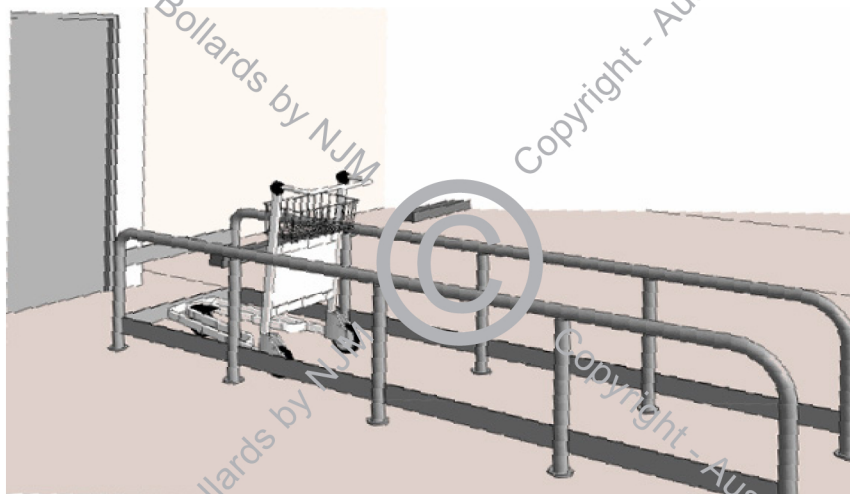

AB-TRC-L02

Two Sided Trolley

Corral

The Essential First Step

Dimensions

3600mm (Length) x 900mm (Wide) x 750mm (Height)

Material

Stainless Steel.

Installation

Surface Mounted.

Shape

U-Shaped Trolley Corral.

Additional Notes

Suitable for luggage trolleys at Airport Terminals.