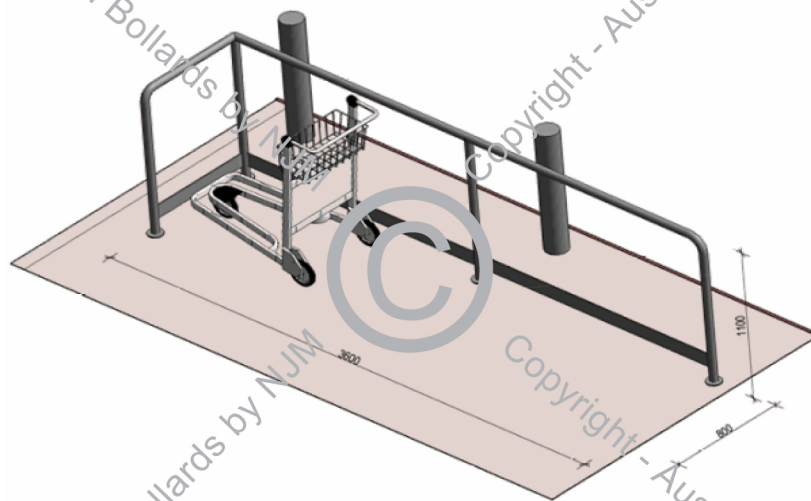

AB-TRC-L01

One Sided Trolley

Corral

Copyright - Australian Bollards by NJM

The Essential First Step

Dimensions

3600mm (Length) x 800mm (Wide) x 1100mm (Height)

Material

Stainless Steel.

Installation

Surface Mounted.

Shape

L-Shaped Trolley Corral - One Sided Only.

Additional Notes

Suitable for luggage trolleys at Airport Terminals.