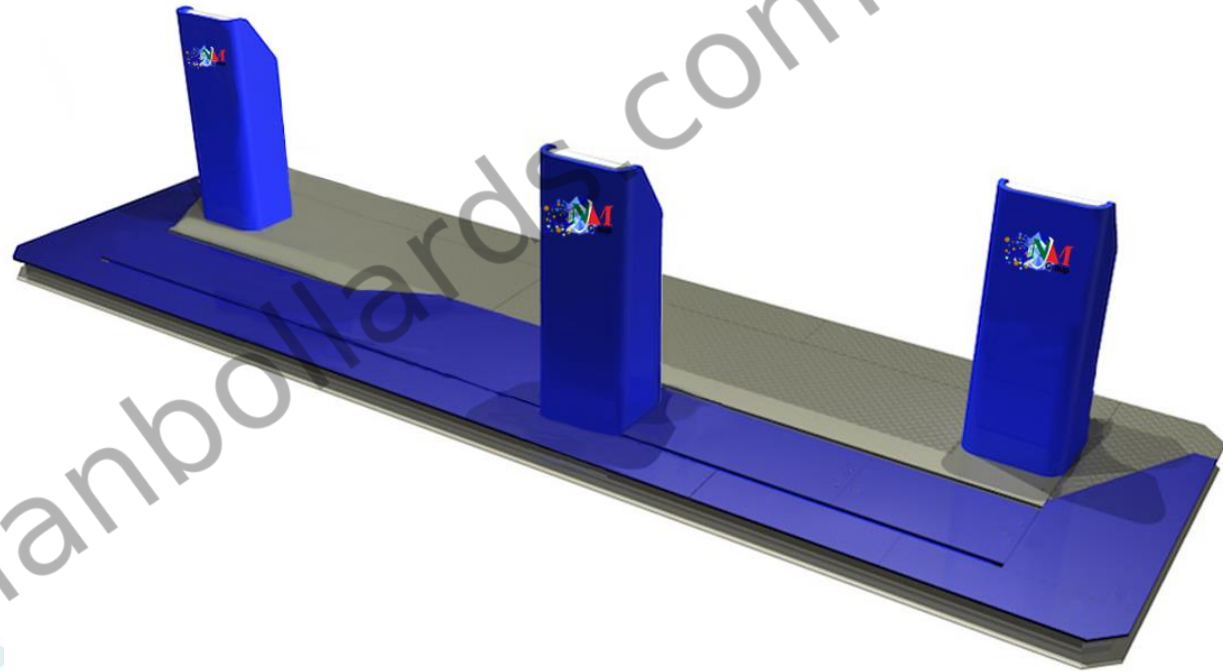

Centurion Shallow and Surface Mounted HVM Sliding Bollard System

AB-MRS370-PAS68-IWA14-3

Height	1110mm
Width	370mm
Base height	114mm
Overall Length	4090mm
Net Opening	2785mm
Duty Cycle	100%
Crash Tested	IWA14 rated

Centurion Shallow and Surface Mounted HVM Sliding Bollard System

AB-MRS370-PAS68-IWA14-3