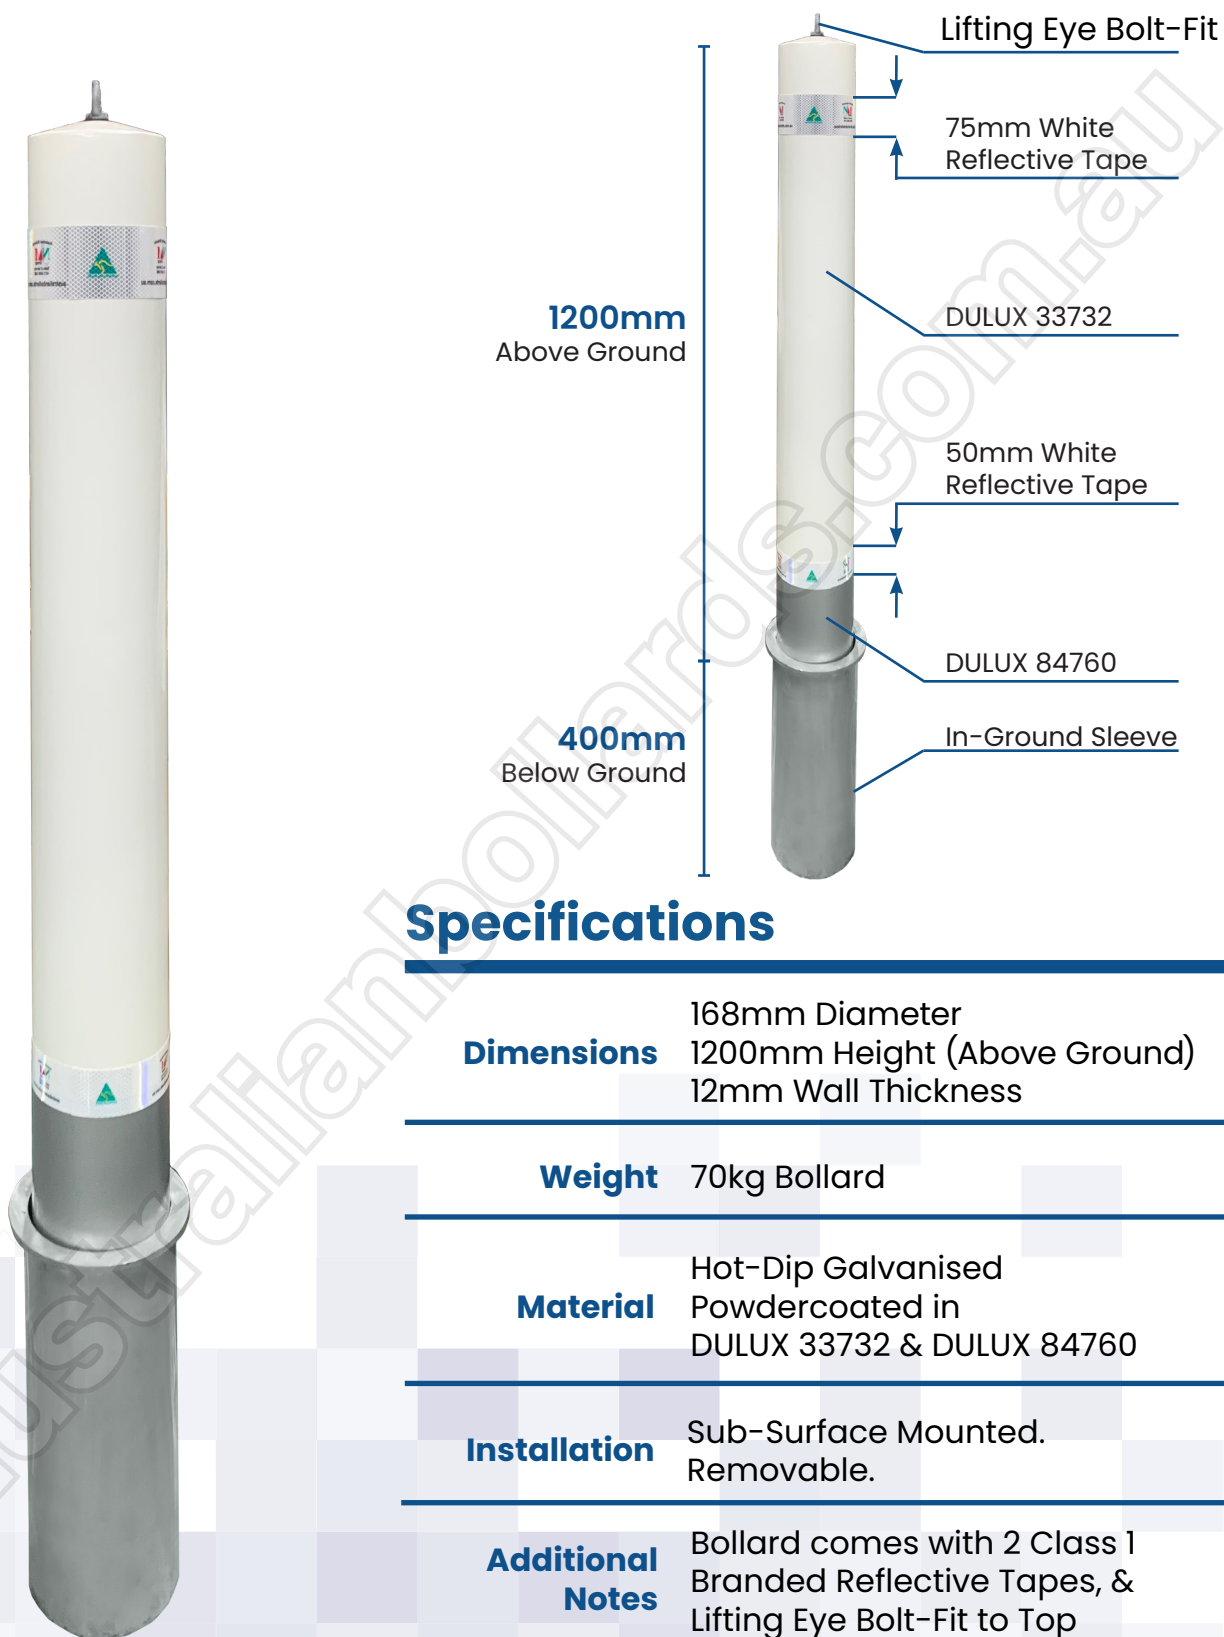

AB-HI168-CALTEX

Complies with AS/NZS 1170.1:2002

Specifications

Dimensions	168mm Diameter 1200mm Height (Above Ground) 12mm Wall Thickness
Weight	70kg Bollard
Material	Hot-Dip Galvanised Powdercoated in DULUX 33732 & DULUX 84760
Installation	Sub-Surface Mounted. Removable.
Additional Notes	Bollard comes with 2 Class 1 Branded Reflective Tapes, & Lifting Eye Bolt-Fit to Top