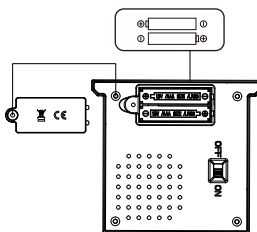

⚠ WARNING:

All packaging materials, such as tapes, plastic sheets, binding wires and labels, are not part of the product and are not suitable for children to play with. For the safety of your child, please properly handle the above packaging materials. The user manual contains important information, please keep it for later use.

BATTERY INSTALLATION:

1. Confirm the toy is in the closed state.
2. Unscrew the battery box cover at the bottom of the toy with a screwdriver.
3. Stove: Install 2 new 1.5V AAA batteries as shown in Figure1;
  Piano: Install 2 new 1.5V AAA batteries as shown in Figure2;
  Lamp&Floor lamp: Install 1 new 3V(CR2032)button battery as shown in Figure3(Included);
  Toilet: Install 1 new 3V(CR2032)button battery as shown in Figure4(Included);
4. Put on the battery cover and tighten the screws.

Figure 2