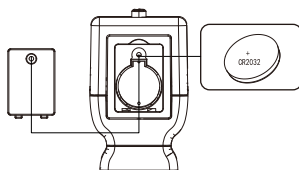

⚠ WARNING:

All packaging materials, such as tapes, plastic sheets, binding wires and labels, are not part of the product and are not suitable for children to play with. For the safety of your child, please properly handle the above packaging materials. The user manual contains important information, please keep it for later use.

BATTERY INSTALLATION:

1. Confirm the toy is in the closed state.
2. Unscrew the battery box cover at the bottom of the toy with a screwdriver.
3. Stove: Install 2 new 1.5V AAA batteries as shown in Figure1;
  Piano: Install 2 new 1.5V AAA batteries as shown in Figure2;
  Lamp&Floor lamp: Install 1 new 3V(CR2032)button battery as shown in Figure3(Included);
  Toilet: Install 1 new 3V(CR2032)button battery as shown in Figure4(Included);
4. Put on the battery cover and tighten the screws.

Figure 4