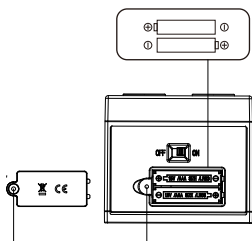

BATTERY INSTALLATION:

1. Confirm the toy is in the closed state.
2. Unscrew the battery box cover at the bottom of the toy with a screwdriver.
3. Stove: Install 2 new 1.5V AAA batteries as shown in Figure1;
Piano: Install 2 new 1.5V AAA batteries as shown in Figure2;
Lamp&Floor lamp: Install 1 new 3V(CR2032)button battery as shown in Figure3(Included);
Toilet: Install 1 new 3V(CR2032)button battery as shown in Figure4(Included);
4. Put on the battery cover and tighten the screws.