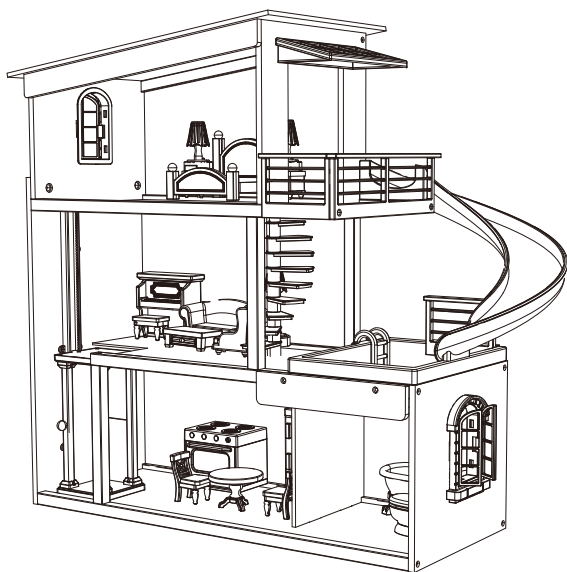

PRETEND PLAY

BELLA'S DREAM DOLL HOUSE

* 120426 *

⚠ WARNING:

All packaging materials, such as tapes, plastic sheets, binding wires and labels, are not part of the product and are not suitable for children to play with. For the safety of your child, please properly handle the above packaging materials. The user manual contains important information, please keep it for later use.

BATTERY INSTALLATION:

1. Confirm the toy is in the closed state.
2. Unscrew the battery box cover at the bottom of the toy with a screwdriver.
3. Stove: Install 2 new 1.5V AAA batteries as shown in Figure1;
Piano: Install 2 new 1.5V AAA batteries as shown in Figure2;
Lamp&Floor lamp: Install 1 new 3V(CR2032)button battery as shown in Figure3(Included);
Toilet: Install 1 new 3V(CR2032)button battery as shown in Figure4(Included);
4. Put on the battery cover and tighten the screws.