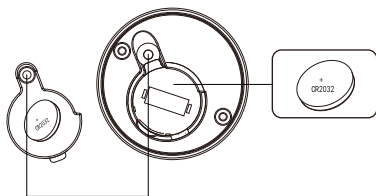

⚠ WARNING:

All packaging materials, such as tapes, plastic sheets, binding wires and labels, are not part of the product and are not suitable for children to play with. For the safety of your child, please properly handle the above packaging materials. The user manual contains important information, please keep it for later use.

BATTERY INSTALLATION:

1. Confirm the toy is in the closed state.
2. Unscrew the battery box cover at the bottom of the toy with a screwdriver.
3. Stove: Install 2 new 1.5V AAA batteries as shown in Figure1;
  Piano: Install 2 new 1.5V AAA batteries as shown in Figure2;
  Lamp&Floor lamp: Install 1 new 3V(CR2032)button battery as shown in Figure3(Included);
  Toilet: Install 1 new 3V(CR2032)button battery as shown in Figure4(Included);
4. Put on the battery cover and tighten the screws.

Figure 3