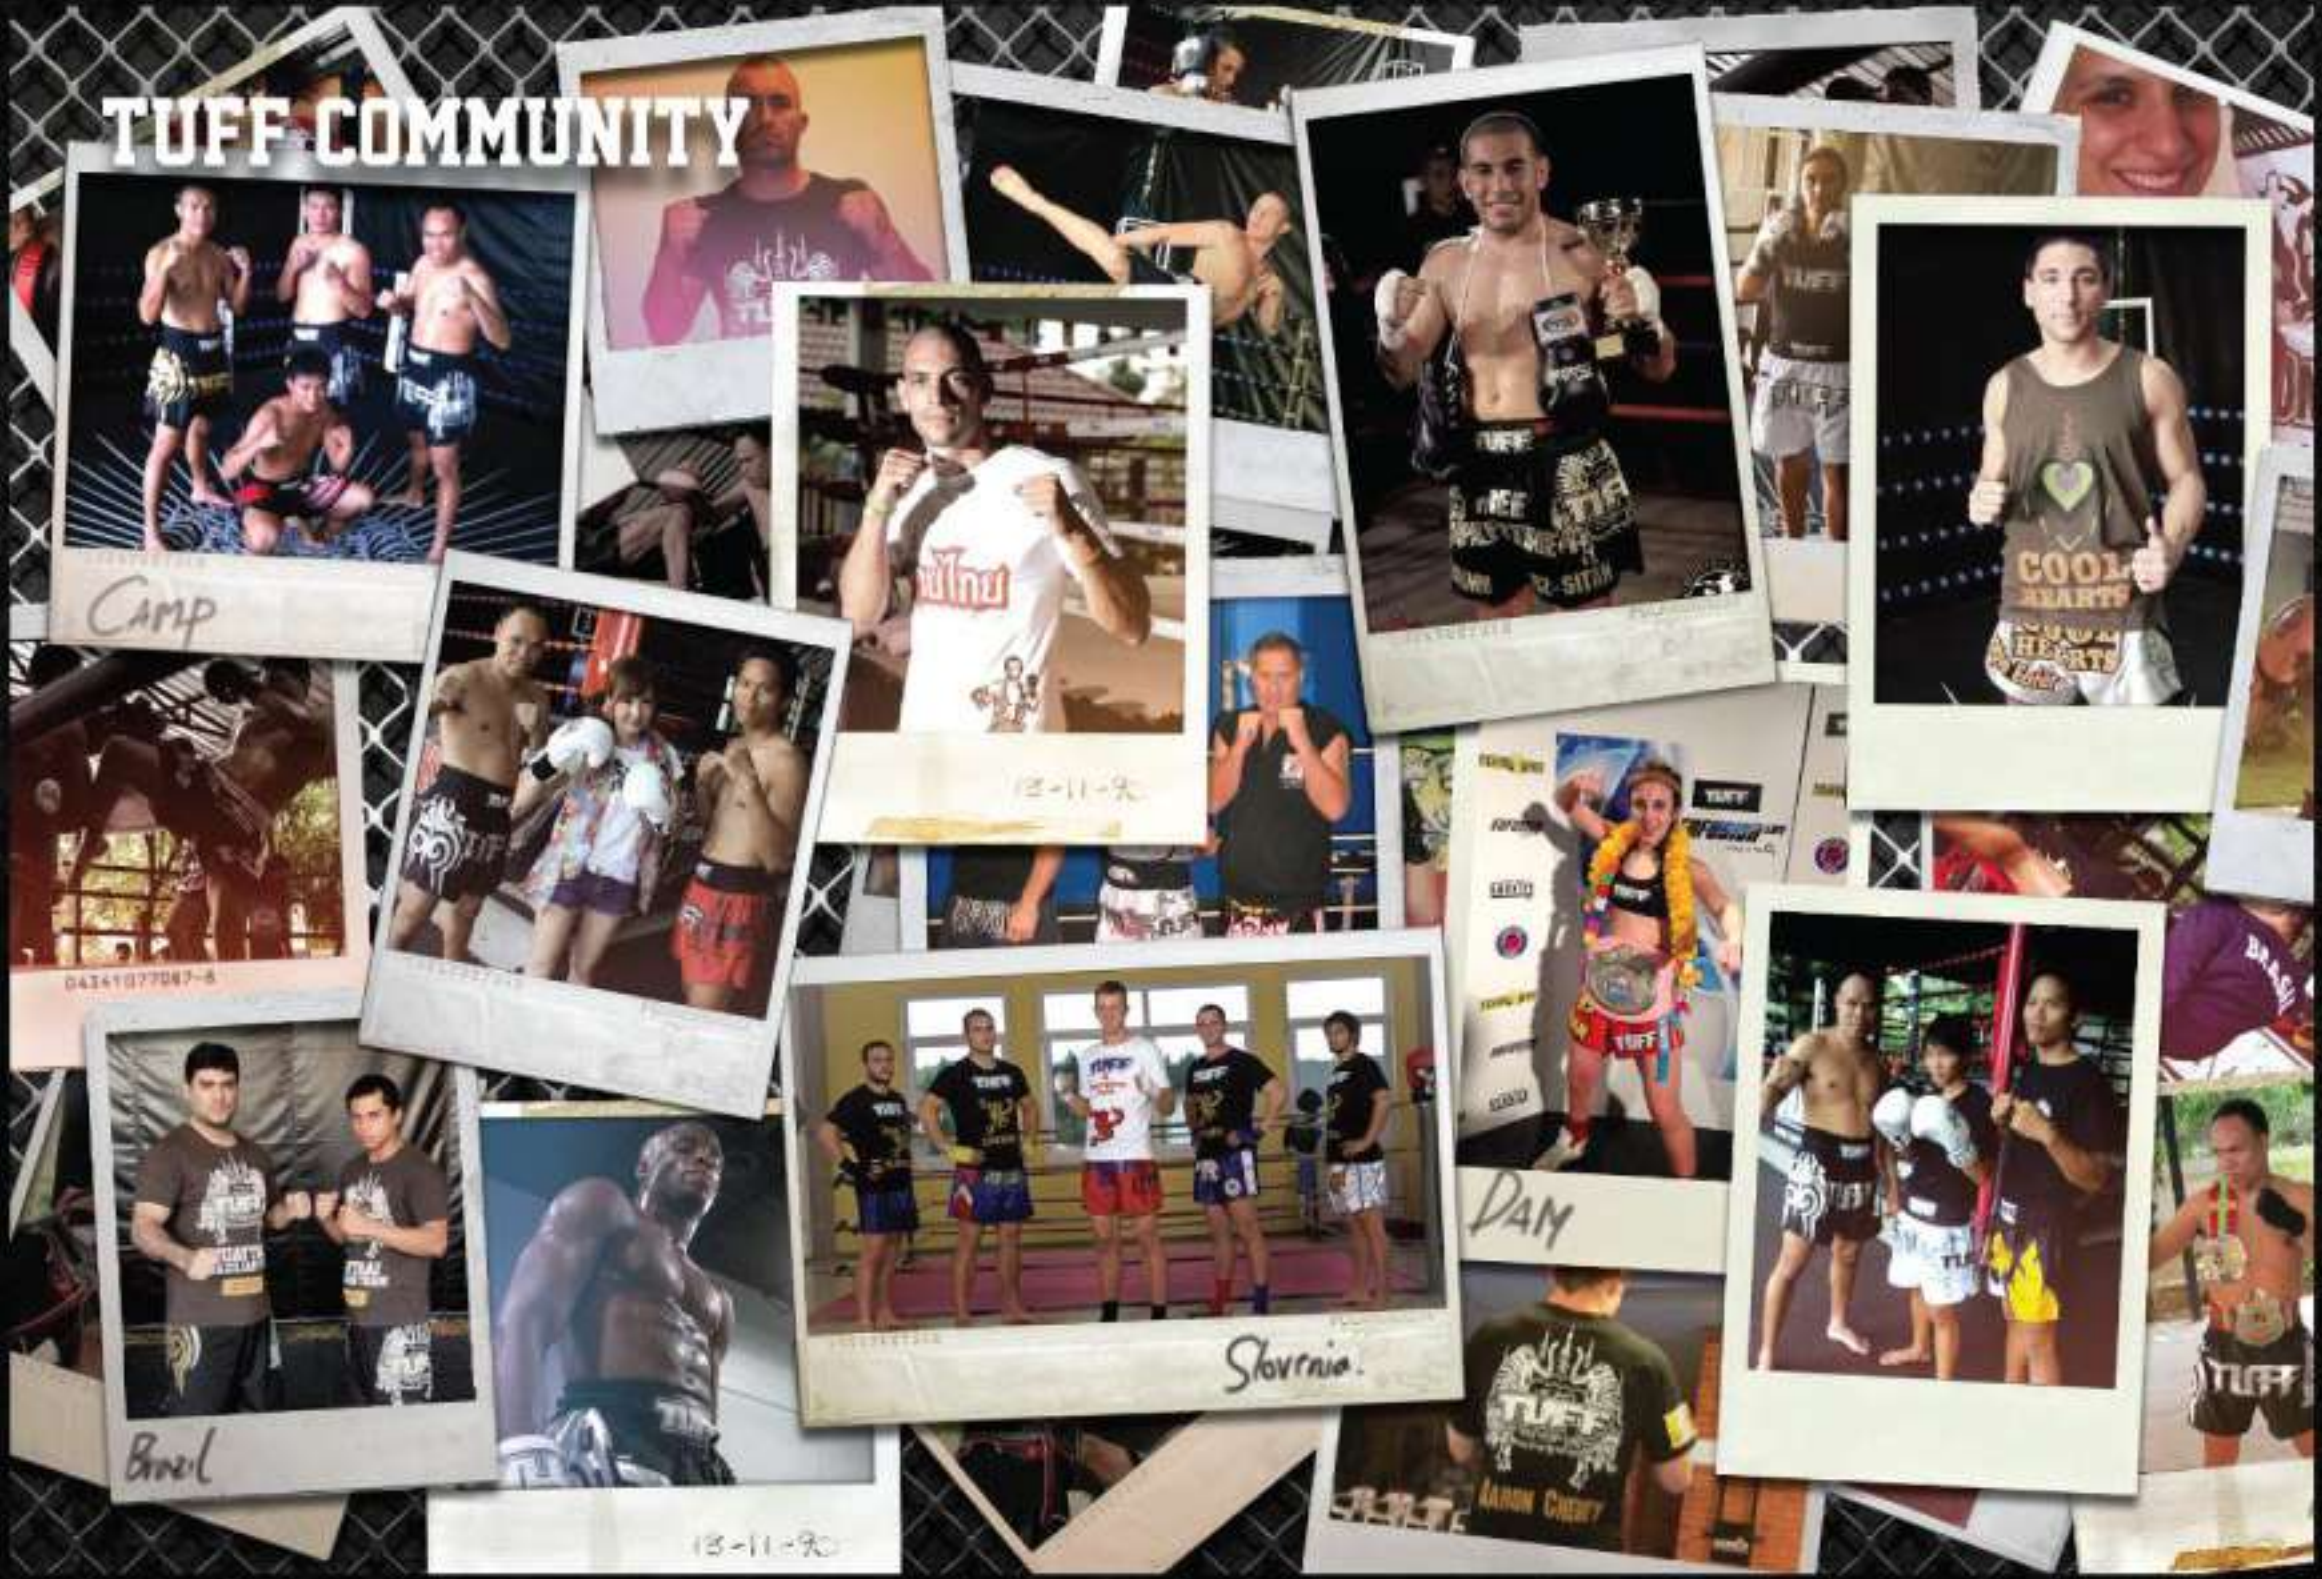

TUFF COMMUNITY