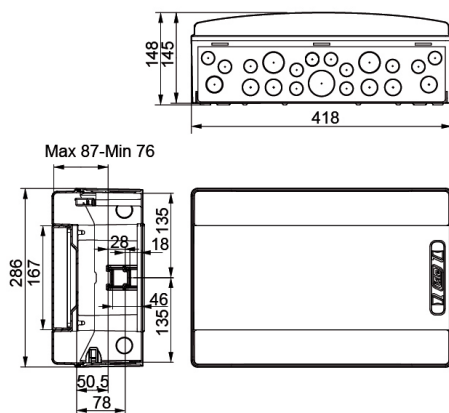

ECOLOGY

IP65 DISTRIBUTION BOXES

Description: IP65 SURFACE BOX 1x18 MOD. (TW). ABS

Reference:
CDN18PT

Characteristics:

Product type:	ABS watertight distribution boxes (Sealable)
Exterior dimensions (Height x Width x Depth):	286x418x148 mm
Dimensions of the flush-fit gap (HxWxD):	-
Number of modules:	1x18 DIN rail
Installation:	Surface
Color:	Grey RAL 7035
Window:	Transparent tinted window. UV protection polycarbonate
Weight (Kg):	1,97
Cable entry:	Top: 12xM20 - 6xM25 - 2xM32 - 1xM40. Bottom: 10xM20 - 6xM25 - 2xM32 - 1xM40. Int.: 4xM25. Oblong rear: 2xOB 25/32/25
Components:	-
Materials:	Halogen-free plastic materials. Frame and base: ABS. Recommendend for outdoor use: UV protection under ISO standard 4892-2, Method A: 500h

Technical data:

Degree of protection:	IP65
Resistance to impact:	IK08
Glow wire resistance:	650 °C
Ball pressure test:	70 °C
Ambient temperature range:	-25 °C / +40 °C
Maximum operating voltage:	1000 V AC / 1500 V DC
Double insulation:	Class II

Description: IP65 SURFACE BOX 1x18 MOD. (TW). ABS

Reference: CDN18PT

Detailed drawing:

 <http://www.ide.es/downloads/planos/pdf/CDN18PT.pdf>

 <http://www.ide.es/downloads/planos/dxf/CDN18PT.dxf>

Exterior dimensions (Height x Width x Depth):

286x418x148 mm

Dimensions of the flush-fit gap (Height x Width x Depth):

-

Sustainability:

RoHS - REACH

Supply:

Supplied in individual cardboard packaging. When several items are sent together, they are bundled together with transparent film.