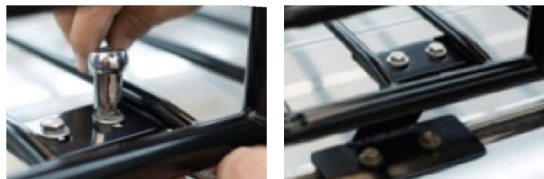

1. 6 Tighten both bolts (F) and nylon locknuts (G) using a 1/2" or 13mm wrench.

1. 7 Make sure the bolts (F) and nylon locknuts (G) have been tightened.