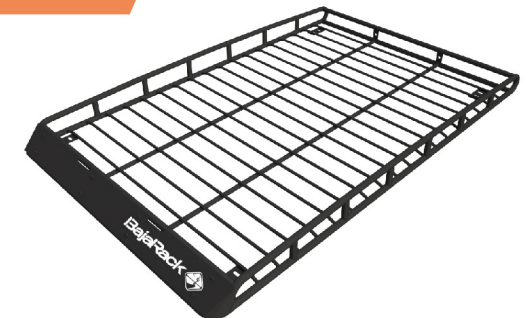

BajaRack reserves the right to change Product design without notice.

TOYOTA 4RUNNER GEN 3

BR-TY4RG4-LP-0

(2003-2009)

STANDARD LONG RACK

TY4RG4 Long Series

RACK COMPONENTS

This illustration is for reference only