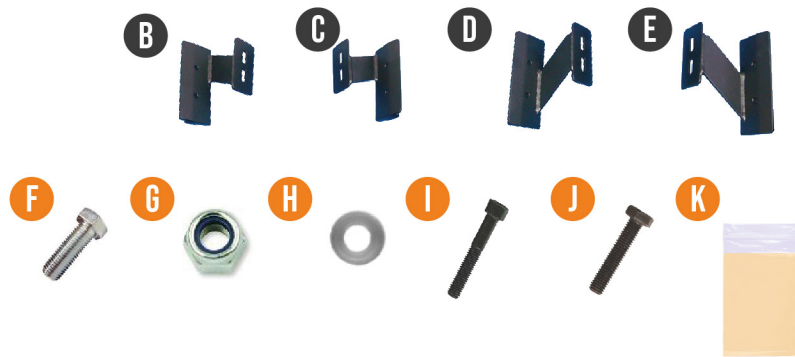

BajaRack reserves the right to change Product design without notice.

TOYOTA 4RUNNER GEN 3

BR-TY4RG4-LP-0

(2003-2009)

STANDARD LONG RACK

TY4RG4 Long Series

RACK COMPONENTS

This illustration is for reference only

What's in the box

A) Rack	(1x)
B) AD bracket	(1x)
C) AP bracket	(1x)
D) BD bracket	(1x)
E) BP bracket	(1x)

F) 5/16" x 3/4" Hex Cap Screw Stainless Steel	(8x)
G) 5/16" Nylon Insert Lock Nut Stainless Steel	(8x)
H) 5/16" X0.75" OD Flat Washer Stainless Steel	(24x)
I) M8 1.25 x 60mm Roof Bolts	(4x)
J) M8 1.25 x 50mm Roof Bolts	(4x)
K) Grease, for use with all bolts with lock nuts	(1x)