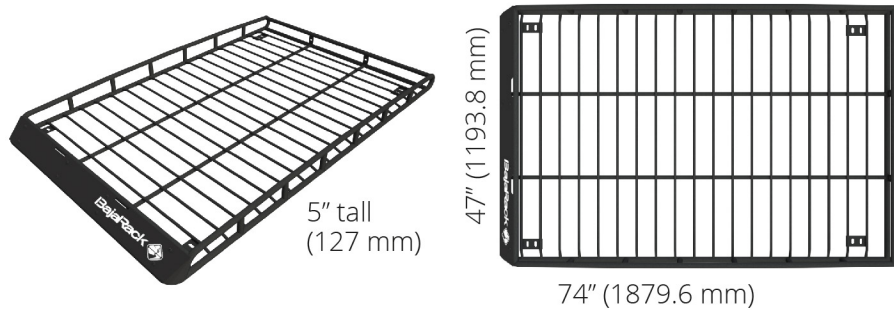

INSTALLATION STEPS

ENJOY
— YOUR NEW —
BAJARACK
ROOF RACK!

TECHNICAL SPECIFICATIONS

4RUNNER GEN4

BR-TY4RG4-LP-0

Standard Basket (Long) Rack

This Rack comes as one piece and includes all mounting brackets, stainless steel hardware, and aluminum wind deflector.