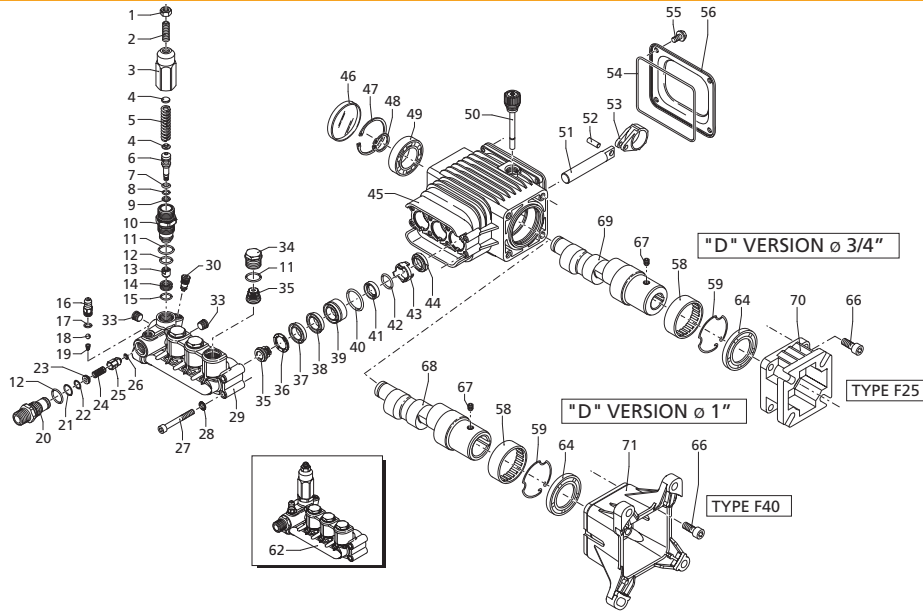

PUMP

85.129.037H