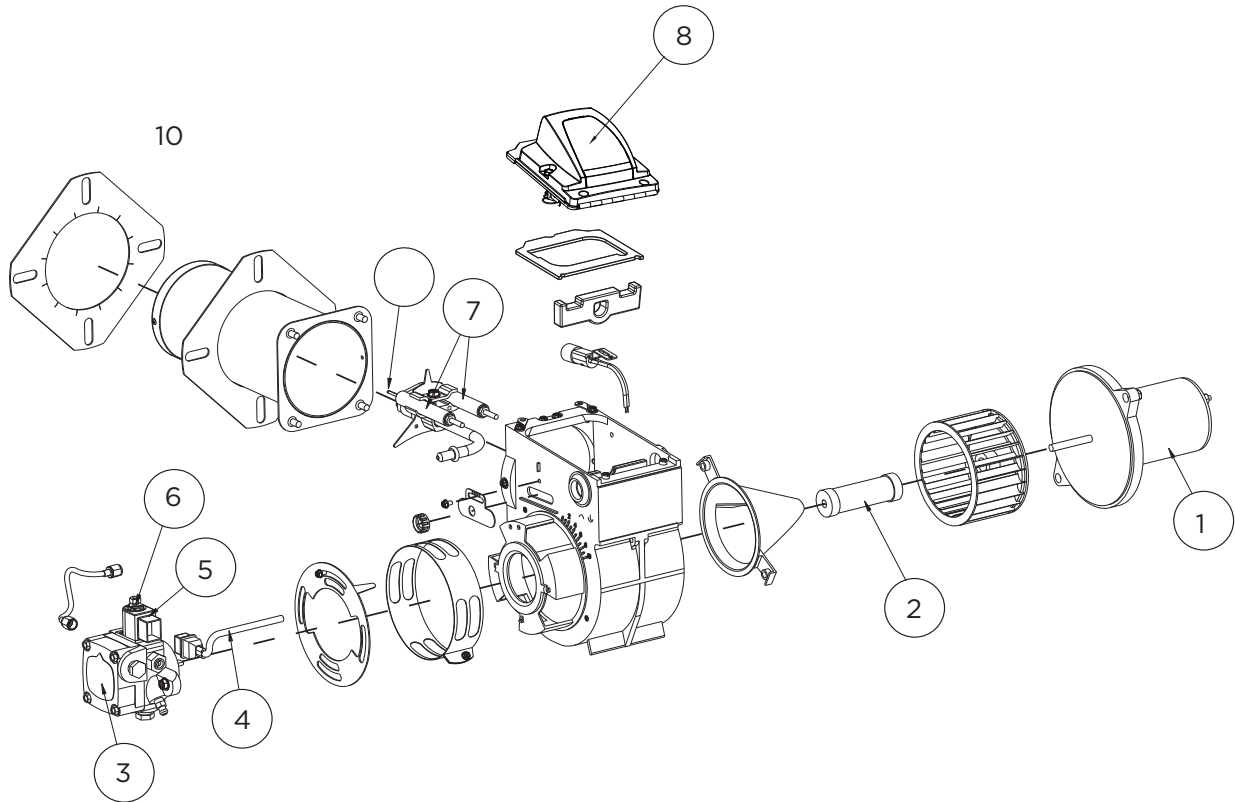

## HOT WATER PRESSURE WASHER

MODEL:HW4015RA

ITEM	PART NUMBER	DESCRIPTION	QTY.
1	85.578.150	Powerase 420 Engine	1
2	59.000.000	Hot Water Coil Assy, 4 GPM	1
3	85.601.043	10 Gallon Fuel Tank	1
4	85.603.000	Battery	1
5	59.000.001	Burner Assy With Fuel Pump (Beckett, ADC-12V)	1
6	85.129.037H	Pump Assembly, AR RSV4G40HDF-40EZ	1
7	42.005.053	Battery Box	1
8	85.604.104	Brake Assembly	1
9	59.000.101	Safety Pressure Rupture Disc	1
10	85.300.082	Pressure Switch, 1/4" MNPT	1
11	85.660.050F	Wheel, 13" Flat Free	4
12	85.300.108S	Quick-Connect Coupler, 3/8" MNPT	1
13	AL607	Unloader, VRT3 4500 PSI	1
14	85.400.071	Thermostat (Temp Control)	1
15	59.000.116	Insulation, Bottom	1
	59.000.117	Insulation, Top	1
16	59.000.104	Fuel Filter	1
17	59.000.123	Fuel Cap	1
18	806-109	Tachometer	1
19	59.000.103	Toggle Switch	1
N/S	59.000.102	Low Voltage Inhibitor (LVI)	1
N/S	59.000.104	Diesel inline fuel filter	1

ACCESSORIES			
N/S	85.238.251	50' x 3/8" Double wire braided rubber hose	1
N/S	85.202.109	Hot water rated gun, 5000 PSI	1
N/S	85.202.026	36" Insulated wand	1
N/S	85.210.040H	Spray nozzle set: 0°, 15°, 40°, Soaper	1

# PARTS BREAKDOWN

### ADC BECKETT BURNER

59.000.001

ITEM #.	PART #.	DESCRIPTION
1	59.110.004	BLOWER MOTOR
2	59.110.005	SHAFT COUPLING
3	59.110.000	FUEL PUMP
4, 5, 6	59.110.001	FUEL SOLENOID
7	59.110.002	ELECTRODE ASSEMBLY
8	59.110.003	IGNITER
9	59.000.002	FUEL NOZZLE
10	59.110.017	GASKET