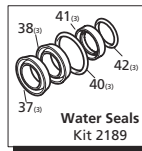

Pos	Code	Description	Qty.	Pos	Code	Description	Qty.	Pos	Code	Description	Qty.			
1	1980300	Nut M6	1	39	1981570	Piston guide	3		AR64516	Oil	1			
2	2760420	Grub screw M6x12	1	40	770260	O-Ring ø23.52x1.78	3			<i>OIL CAPACITY - 16 oz</i>				
3	1980540	Unloader knob	1	41	1260440	Gasket	3	Special Parts / Kits						
4	1980220	Spring plate	2	42	640070	O-Ring ø13.95x2.62	3					Code	Description	Qty.
5	2760410	Spring	1	43	2760310	Spacer	3	42304	EZ Start assembly	1				
6	2760400	Valve piston	1	44	1260460	Oil seal	3	2186	Valve kit - up to 3200 PSI	1				
7	2260100	O-Ring ø6.02x2.62	1	45	2760010	Pump body	1	42302	Valve kit - above 3200 PSI	1				
8	660190	O-Ring ø6.07x1.78	1	46	1266740	Bearing cap	1	2280	Unloader kit up to 3200 PSI no knob with seat	1				
9	2760210	Ring	1	47	1260790	Circlip øi52	1	42369	Unloader kit above 3200 PSI no knob with seat	1				
10	2760050	Piston guide	1	48	1780550	Snap ring	1	42128	Unloader kit above 3200 PSI with knob without seat	1				
11	1200690	O-Ring ø15.6x1.78	2	49	2760340	Bearing	1	42129	Unloader kit above 3200 PSI with knob with seat	1				
12	394280	O-Ring ø12.42x1.78	4	50	1780490	Bearing	1	42527	Complete manifold with EZ start	1				
13	2260070	By-pass jet	1	51	880130	Oil cap	1	2769201	Complete manifold non EZ start	1				
14	2760090	Seat	1	52	2760040	Piston	3	2761050	Bare manifolds with EZ start	1				
15	770140	O-Ring ø11.11x1.78	1	53	1780050	Piston pin	3	2760330	Bare manifolds non EZ start	1				
16	1982520	Hose nipple	1	54	1780040	Con rod Aluminum	3							
17	1250280	Ball	1	55	1780710	Con rod Bronze	3							
18	1560520	Spring	1	56	2760280	O-Ring ø101.27x2.62	1							
19	2760230	Detergent injector 3/8" G	1	57	802190	Bolt M6x12	4							
20	2760270	O-Ring ø12x1	1	58	2760110	Rear cover	1							
21	1470210	O-Ring ø9x1	1	59	2760350	Bearing	1							
22	2760120	Injector insert	1	60	1321190	Bearing	1							
23	2760200	Spring	1	61	1321080	Snap ring	1							
24	2760130	Jet	1	62	2769201	Complete pump head w/o EZ start	1							
25	1460430	O-Ring ø4x2.5	1	63	2769209	Complete pump head EZ-start	1							
26	801080	Bolt M6x50	8	64	480671	Oil seal	1							
27	1381550	Lockwasher	8	65	180030	Bolt M8x20	4							
28	2760020	Head - w/o EZ-start	1	66	820440	Set screw M6	1							
29	2761050	Head - Bare EZ-start	1	67	1780340	Hollow shaft ø1"	1							
30	2760330	Head - Bare w/o EZ-start	1	68	1780920	Hollow shaft ø1"	1							
31	2760630	EZ-start plug	1	69	1780330	Hollow shaft ø1"	1							
32	2760260	Plug 1/4" G	2	70	1780590	Hollow shaft ø3/4"	1							
33	2760180	Plug	3	71	1780600	Hollow shaft ø3/4"	1							
34	2769050	Complete valve	1		1780580	Flange F25	1							
35	2760220	Support ring	3		2760290	Flange F40	1							
36	1342761	Gasket	3											
37	1981580	Ring	1											

Legend

ø 15	ø 15	ø 15	ø 15
For ▽	For □	For ▲	For □
RSV2.5G25	RSV3G25	RSV3.5G35	RSV4G30
	For ○		For ■
	RSV3G30		RSV4G35
			RSV4G40
	For ●		
	RSV3G34		
	RSV3G35