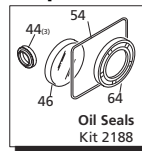

Pos	Code	Description	Qty.	Pos	Code	Description	Qty.	Pos	Code	Description	Qty.			
1	1980300	Nut M6	1	39	1981570	Piston guide	3		AR64516	Oil	1			
2	2760420	Grub screw M6x12	1	40	770260	O-Ring ø23.52x1.78	3			<i>OIL CAPACITY - 16 oz</i>				
3	1980540	Unloader knob	1	41	1260440	Gasket	3	Special Parts / Kits						
4	1980220	Spring plate	2	42	640070	O-Ring ø13.95x2.62	3					Code	Description	Qty.
5	2760410	Spring	1	43	2760310	Spacer	3	42304	EZ Start assembly	1				
6	2760400	Valve piston	1	44	1260460	Oil seal	3	2186	Valve kit - up to 3200 PSI	1				
7	2260100	O-Ring ø6.02x2.62	1	45	2760010	Pump body	1	42302	Valve kit - above 3200 PSI	1				
8	660190	O-Ring ø6.07x1.78	1	46	1266740	Bearing cap	1	2280	Unloader kit up to 3200 PSI no knob with seat	1				
9	2760210	Ring	1	47	1260790	Circlip øi52	1	42369	Unloader kit above 3200 PSI no knob with seat	1				
10	2760050	Piston guide	1	48	1780550	Snap ring	1	42128	Unloader kit above 3200 PSI with knob without seat	1				
11	1200690	O-Ring ø15.6x1.78	2	49	2760340	Bearing	1	42129	Unloader kit above 3200 PSI with knob with seat	1				
12	394280	O-Ring ø12.42x1.78	4	50	1780490	Bearing	1	42527	Complete manifold with EZ start	1				
13	2260070	By-pass jet	1	51	880130	Oil cap	1	2769201	Complete manifold non EZ start	1				
14	2760090	Seat	1	52	2760040	Piston	3	2761050	Bare manifolds with EZ start	1				
15	770140	O-Ring ø11.11x1.78	1	53	1780050	Piston pin	3	2760330	Bare manifolds non EZ start	1				
16	1982520	Hose nipple	1	54	1780040	Con rod Aluminum	3							
17	1250280	Ball	1	55	1780710	Con rod Bronze	3							
18	1560520	Spring	1	56	2760280	O-Ring ø101.27x2.62	1							
19	2760230	Detergent injector 3/8" G	1	57	802190	Bolt M6x12	4							
20	2760270	O-Ring ø12x1	1	58	2760110	Rear cover	1							
21	1470210	O-Ring ø9x1	1	59	2760350	Bearing	1							
22	2760120	Injector insert	1	60	1321190	Bearing	1							
23	2760200	Spring	1	61	1321080	Snap ring	1							
24	2760130	Jet	1	62	2769201	Complete pump head w/o EZ start	1							
25	1460430	O-Ring ø4x2.5	1	63	2769209	Complete pump head EZ-start	1							
26	801080	Bolt M6x50	8	64	480671	Oil seal	1							
27	1381550	Lockwasher	8	65	180030	Bolt M8x20	4							
28	2760020	Head - w/o EZ-start	1	66	820440	Set screw M6	1							
29	2761050	Head - Bare EZ-start	1	67	1780340	Hollow shaft ø1"	1							
30	2760330	Head - Bare w/o EZ-start	1	68	1780920	Hollow shaft ø1"	1							
31	2760630	EZ-start plug	1	69	1780330	Hollow shaft ø1"	1							
32	2760260	Plug 1/4" G	2	70	1780590	Hollow shaft ø3/4"	1							
33	2760180	Plug	3	71	1780600	Hollow shaft ø3/4"	1							
34	2769050	Complete valve	1		1780580	Flange F25	1							
35	2760220	Support ring	3		2760290	Flange F40	1							
36	1342761	Gasket	3											
37	1981580	Ring	1											

Legend

ø 15	ø 15	ø 15	ø 15
For ▽	For □	For ▲	For □
RSV2.5G25	RSV3G25	RSV3.5G35	RSV4G30
	For ○		For ■
	RSV3G30		RSV4G35
			RSV4G40
	For ●		
	RSV3G34		
	RSV3G35