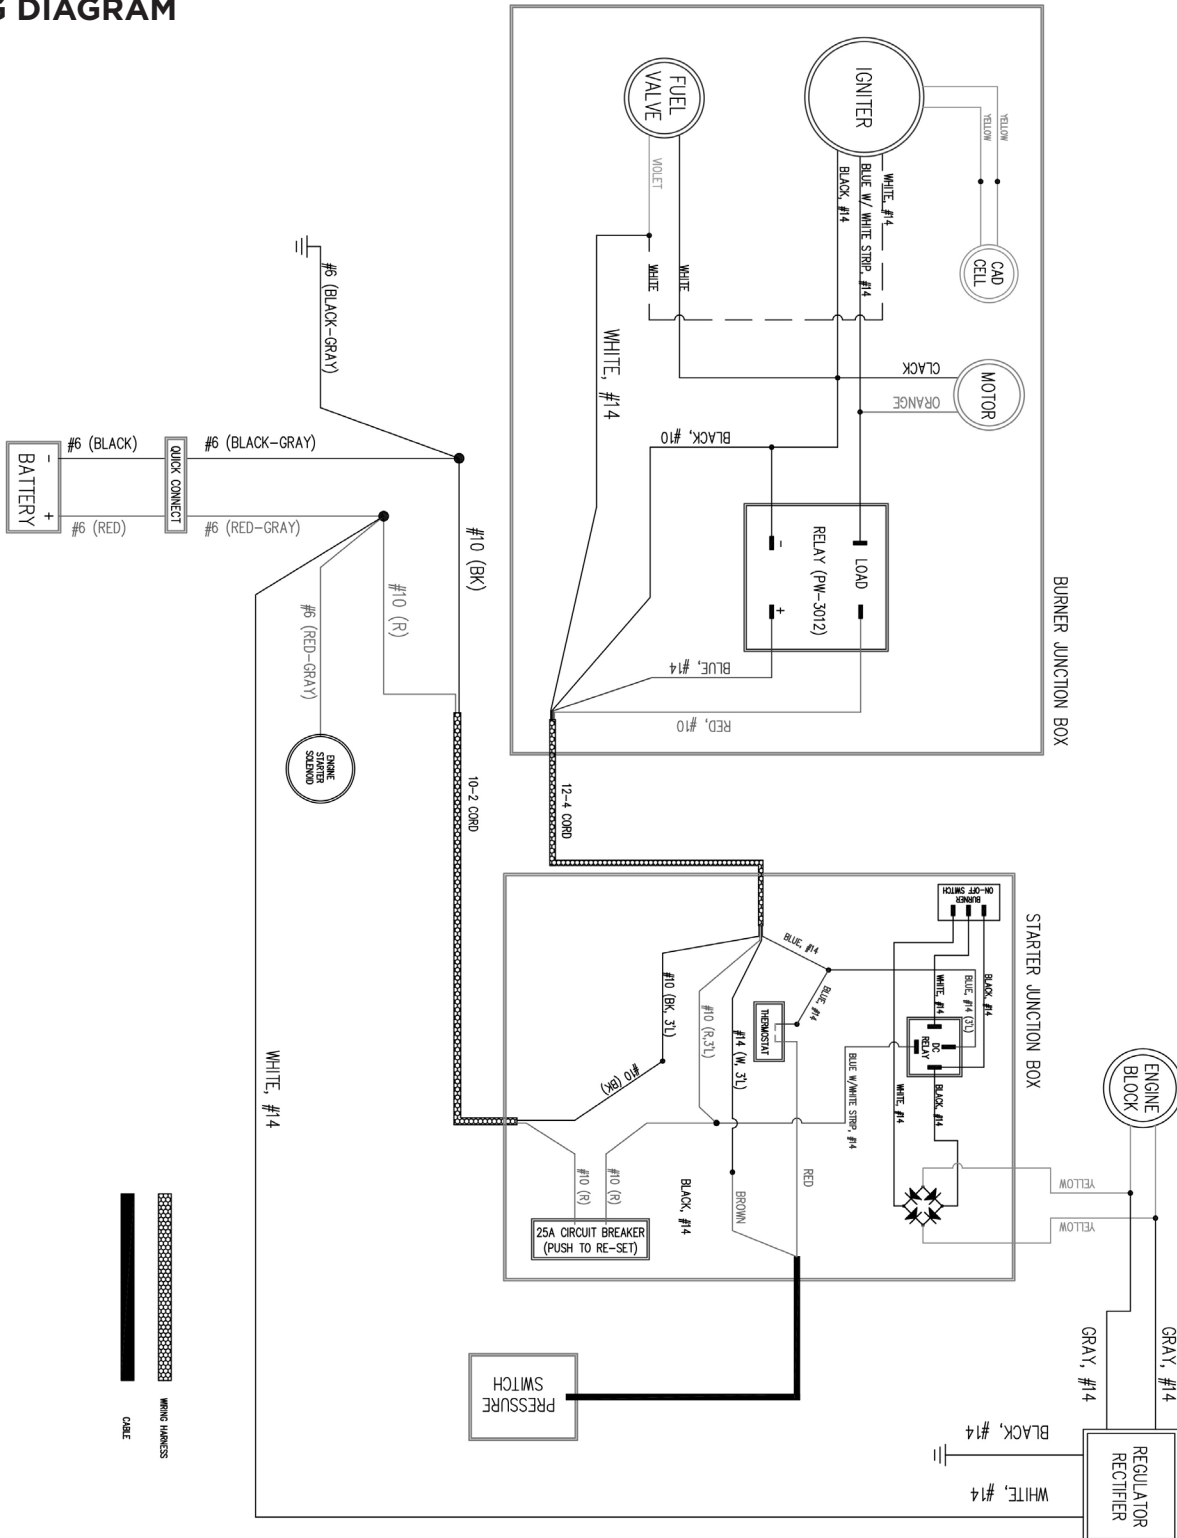

WIRING DIAGRAM