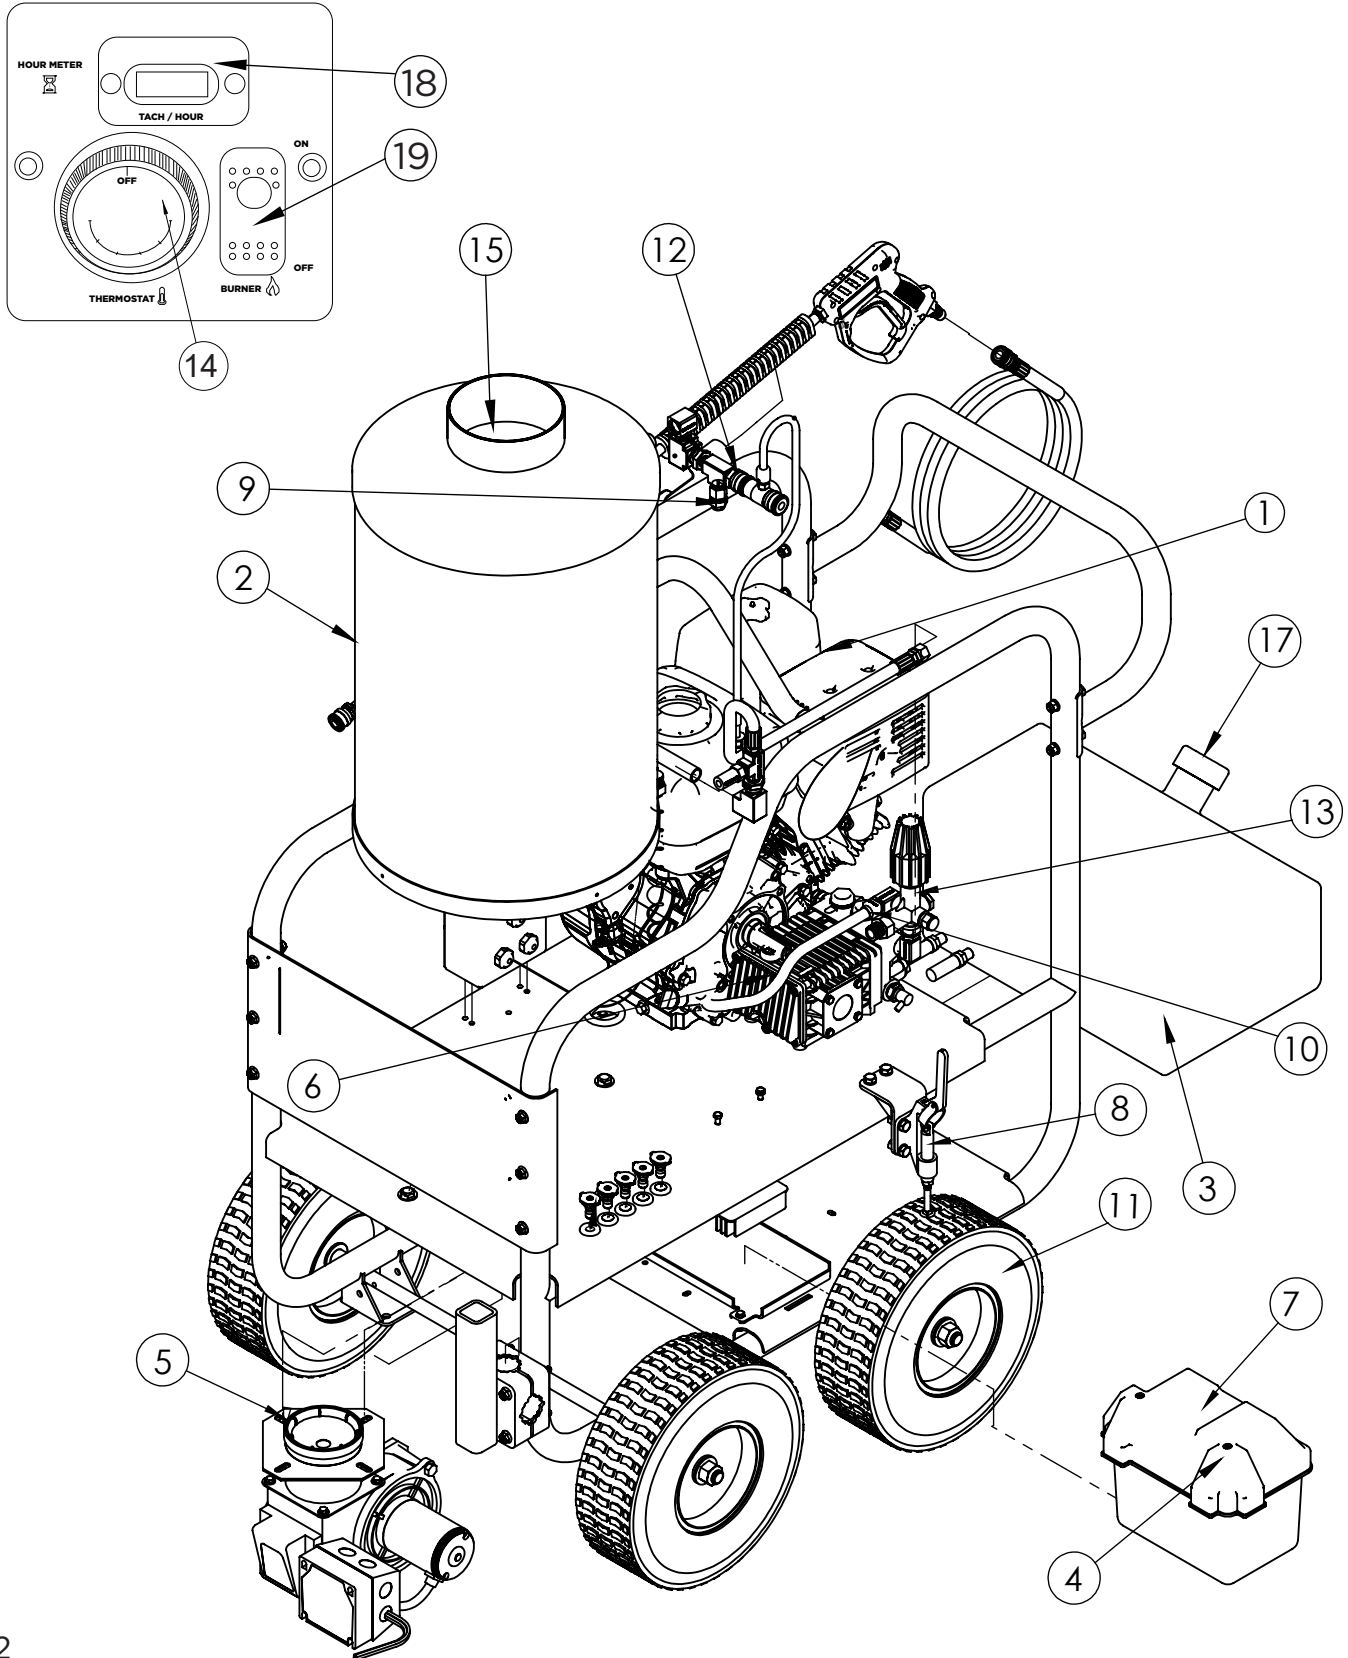

PARTS BREAKDOWN

HOT WATER PRESSURE WASHER

MODEL:HW4015RA

PARTS BREAKDOWN

HOT WATER PRESSURE WASHER

MODEL:HW4015RA

ITEM	PART NUMBER	DESCRIPTION	QTY.
1	85.578.150	Powerase 420 Engine	1
2	59.000.000	Hot Water Coil Assy, 4 GPM	1
3	85.601.043	10 Gallon Fuel Tank	1
4	85.603.000	Battery	1
5	59.000.001	Burner Assy With Fuel Pump (Beckett, ADC-12V)	1
6	85.129.037H	Pump Assembly, AR RSV4G40HDF-40EZ	1
7	42.005.053	Battery Box	1
8	85.604.104	Brake Assembly	1
9	59.000.101	Safety Pressure Rupture Disc	1
10	85.300.082	Pressure Switch, 1/4" MNPT	1
11	85.660.050F	Wheel, 13" Flat Free	4
12	85.300.108S	Quick-Connect Coupler, 3/8" MNPT	1
13	AL607	Unloader, VRT3 4500 PSI	1
14	85.400.071	Thermostat (Temp Control)	1
15	59.000.116	Insulation, Bottom	1
	59.000.117	Insulation, Top	1
16	59.000.104	Fuel Filter	1
17	59.000.123	Fuel Cap	1
18	806-109	Tachometer	1
19	59.000.103	Toggle Switch	1
N/S	59.000.102	Low Voltage Inhibitor (LVI)	1
N/S	59.000.104	Diesel inline fuel filter	1

ACCESSORIES			
N/S	85.238.251	50' x 3/8" Double wire braided rubber hose	1
N/S	85.202.109	Hot water rated gun, 5000 PSI	1
N/S	85.202.026	36" Insulated wand	1
N/S	85.210.040H	Spray nozzle set: 0°, 15°, 40°, Soaper	1