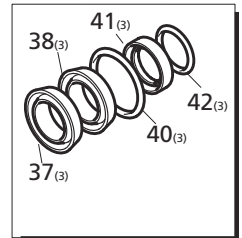

HOT WATER PRESSURE WASHER BREAKDOWN

HW4013HG & HW4015RA

REPAIR KITS

OIL SEALS AR2188

WATER SEALS AR2189

PARTS

Pos	Code	Description	Qty.	Pos	Code	Description	Qty.	Pos	Code	Description	Qty.
1	1980300	Nut M6	1	39	1981570	Piston guide	3		AR64516	Oil	1
2	2760420	Grub screw M6x12	1	40	770260	O-Ring ø23.52x1.78	3			OIL CAPACITY - 16 oz	
3	1980540	Unloader knob	1	41	1260440	Gasket	3	Special Parts / Kits			
4	1980220	Spring plate	2	42	640070	O-Ring ø13.95x2.62	3	Code	Description	Qty.	
5	2760410	Spring	1	43	2760310	Spacer	3	42304	EZ Start assembly	1	
6	2760400	Valve piston	1	44	1260460	Oil seal	3	2186	Valve kit - up to 3200 PSI	1	
7	2260100	O-Ring ø6.02x2.62	1	45	2760010	Pump body	1	42302	Valve kit - above 3200 PSI	1	
8	660190	O-Ring ø6.07x1.78	1	46	1266740	Bearing cap	1	2280	Unloader kit up to 3200 PSI	1	
9	2760210	Ring	1	47	1260790	Circlip øi52	1		no knob with seat	1	
10	2760050	Piston guide	1	48	1780550	Snap ring	1	42369	Unloader kit above 3200 PSI	1	
11	1200690	O-Ring ø15.6x1.78	4	49	2760340	Bearing	1		no knob with seat	1	
12	394280	O-Ring ø12.42x1.78	2	50	1780490	Bearing	1	42128	Unloader kit above 3200 PSI	1	
13	2260070	By-pass jet	1	51	880130	Oil cap	1		with knob without seat	1	
14	2760090	Seat	1	52	2760040	Piston	3	42129	Unloader kit above 3200 PSI	1	
15	770140	O-Ring ø11.11x1.78	1	53	1780050	Piston pin	3		with knob with seat	1	
16	1982520	Hose nipple	1	54	1780040	Con rod Aluminum	3	42527	Complete manifold with EZ start	1	
18	1250280	Ball	1	55	1780710	Con rod Bronze	3	2769201	Complete manifold non EZ start	1	
19	1560520	Spring	1	56	2760280	O-Ring ø101.27x2.62	1	2761050	Bare manifolds with EZ start	1	
20	2760230	Detergent injector 3/8" G	1	58	802190	Bolt M6x12	4	2760330	Bare manifolds non EZ start	1	
21	2760270	O-Ring ø12x1	1	59	2760110	Rear cover	1				
22	1470210	O-Ring ø9x1	1	62	2760350	Bearing	1				
23	2760120	Injector insert	1	67	1321190	Bearing	1				
24	2760200	Spring	1	68	1321080	Snap ring	1				
25	2760130	Jet	1	69	2769201	Complete pump head w/o EZ start	1				
26	1460430	O-Ring ø4x2.5	1		2769209	Complete pump head EZ-start	1				
27	801080	Bolt M6x50	8	64	480671	Oil seal	1				
28	1381550	Lockwasher	8	66	180030	Bolt M8x20	4				
29	2760020	Head - w/o EZ-start	1	67	820440	Set screw M6	1				
	2761050	Head - Bare EZ-start	1		1780340	Hollow shaft ø1"	1				
	2760330	Head - Bare w/o EZ-start	1		1780920	Hollow shaft ø1"	1				
30	2760630	EZ-start plug	1		1780330	Hollow shaft ø1"	1				
33	2760260	Plug 1/4" G	2		1780590	Hollow shaft ø3/4"	1				
34	2760180	Plug	3		1780600	Hollow shaft ø3/4"	1				
35	2769050	Complete valve	6	70	1780580	Flange F25	1				
36	2760220	Support ring	3	71	2760290	Flange F40	1				
37	1342761	Gasket	3								
38	1981580	Ring	1								