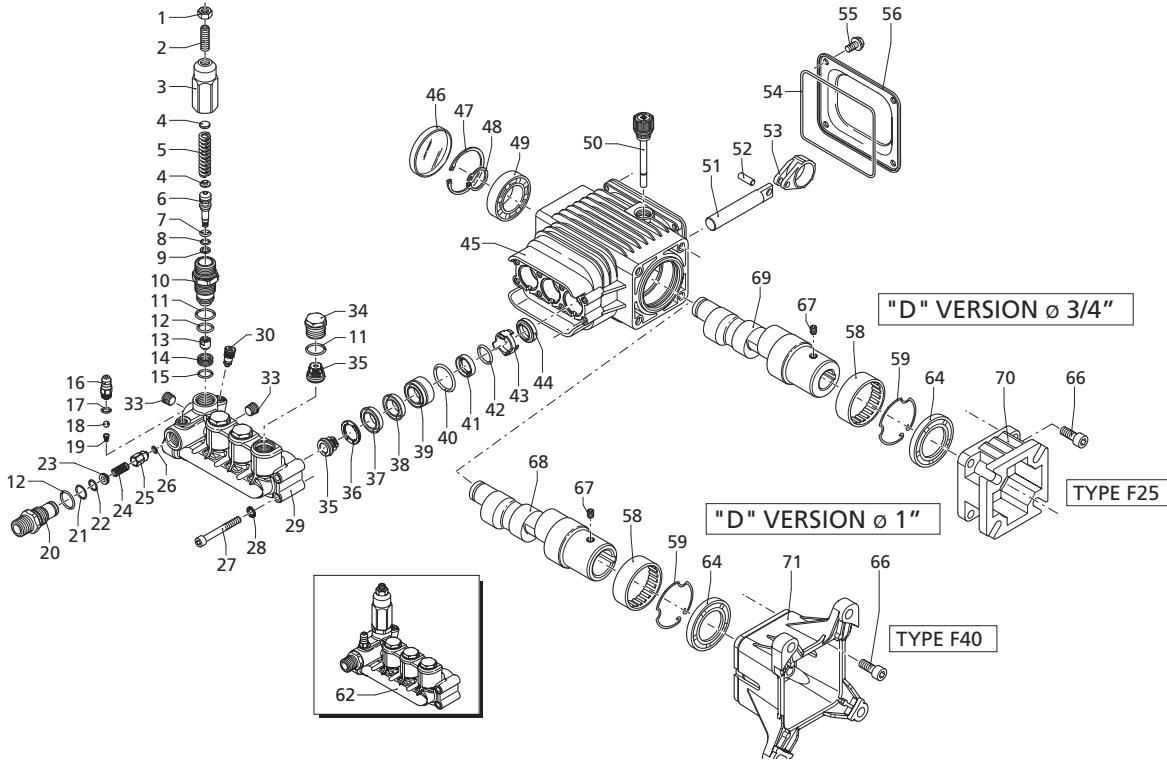

HOT WATER PRESSURE WASHER BREAKDOWN

HW4013HG & HW4015RA

REPAIR KITS

OIL SEALS AR2188

WATER SEALS AR2189

PARTS

Pos	Code	Description	Qty.	Pos	Code	Description	Qty.	Pos	Code	Description	Qty.
1	1980300	Nut M6	1	39	1981570	Piston guide	3		AR64516	Oil	1
2	2760420	Grub screw M6x12	1	40	770260	O-Ring ø23.52x1.78	3			OIL CAPACITY - 16 oz	
3	1980540	Unloader knob	1	41	1260440	Gasket	3	Special Parts / Kits			
4	1980220	Spring plate	2	42	640070	O-Ring ø13.95x2.62	3	Code	Description	Qty.	
5	2760410	Spring	1	43	2760310	Spacer	3	42304	EZ Start assembly	1	
6	2760400	Valve piston	1	44	1260460	Oil seal	3	2186	Valve kit - up to 3200 PSI	1	
7	2260100	O-Ring ø6.02x2.62	1	45	2760010	Pump body	1	42302	Valve kit - above 3200 PSI	1	
8	660190	O-Ring ø6.07x1.78	1	46	1266740	Bearing cap	1	2280	Unloader kit up to 3200 PSI	1	
9	2760210	Ring	1	47	1260790	Circlip øi52	1		no knob with seat	1	
10	2760050	Piston guide	1	48	1780550	Snap ring	1	42369	Unloader kit above 3200 PSI	1	
11	1200690	O-Ring ø15.6x1.78	4	49	2760340	Bearing	1		no knob with seat	1	
12	394280	O-Ring ø12.42x1.78	2	50	1780490	Bearing	1	42128	Unloader kit above 3200 PSI	1	
13	2260070	By-pass jet	1	51	880130	Oil cap	1		with knob without seat	1	
14	2760090	Seat	1	52	2760040	Piston	3	42129	Unloader kit above 3200 PSI	1	
15	770140	O-Ring ø11.11x1.78	1	53	1780050	Piston pin	3		with knob with seat	1	
16	1982520	Hose nipple	1	54	1780040	Con rod Aluminum	3	42527	Complete manifold with EZ start	1	
18	1250280	Ball	1	55	1780710	Con rod Bronze	3	2769201	Complete manifold non EZ start	1	
19	1560520	Spring	1	56	2760280	O-Ring ø101.27x2.62	1	2761050	Bare manifolds with EZ start	1	
20	2760230	Detergent injector 3/8" G	1	58	802190	Bolt M6x12	4	2760330	Bare manifolds non EZ start	1	
21	2760270	O-Ring ø12x1	1	59	2760110	Rear cover	1				
22	1470210	O-Ring ø9x1	1	62	2760350	Bearing	1				
23	2760120	Injector insert	1	67	1321190	Bearing	1				
24	2760200	Spring	1	68	1321080	Snap ring	1				
25	2760130	Jet	1	69	2769201	Complete pump head w/o EZ start	1				
26	1460430	O-Ring ø4x2.5	1		2769209	Complete pump head EZ-start	1				
27	801080	Bolt M6x50	8	64	480671	Oil seal	1				
28	1381550	Lockwasher	8	66	180030	Bolt M8x20	4				
29	2760020	Head - w/o EZ-start	1	67	820440	Set screw M6	1				
	2761050	Head - Bare EZ-start	1		1780340	Hollow shaft ø1"	1				
	2760330	Head - Bare w/o EZ-start	1		1780920	Hollow shaft ø1"	1				
30	2760630	EZ-start plug	1		1780330	Hollow shaft ø1"	1				
33	2760260	Plug 1/4" G	2		1780590	Hollow shaft ø3/4"	1				
34	2760180	Plug	3		1780600	Hollow shaft ø3/4"	1				
35	2769050	Complete valve	6	70	1780580	Flange F25	1				
36	2760220	Support ring	3	71	2760290	Flange F40	1				
37	1342761	Gasket	3								
38	1981580	Ring	1								