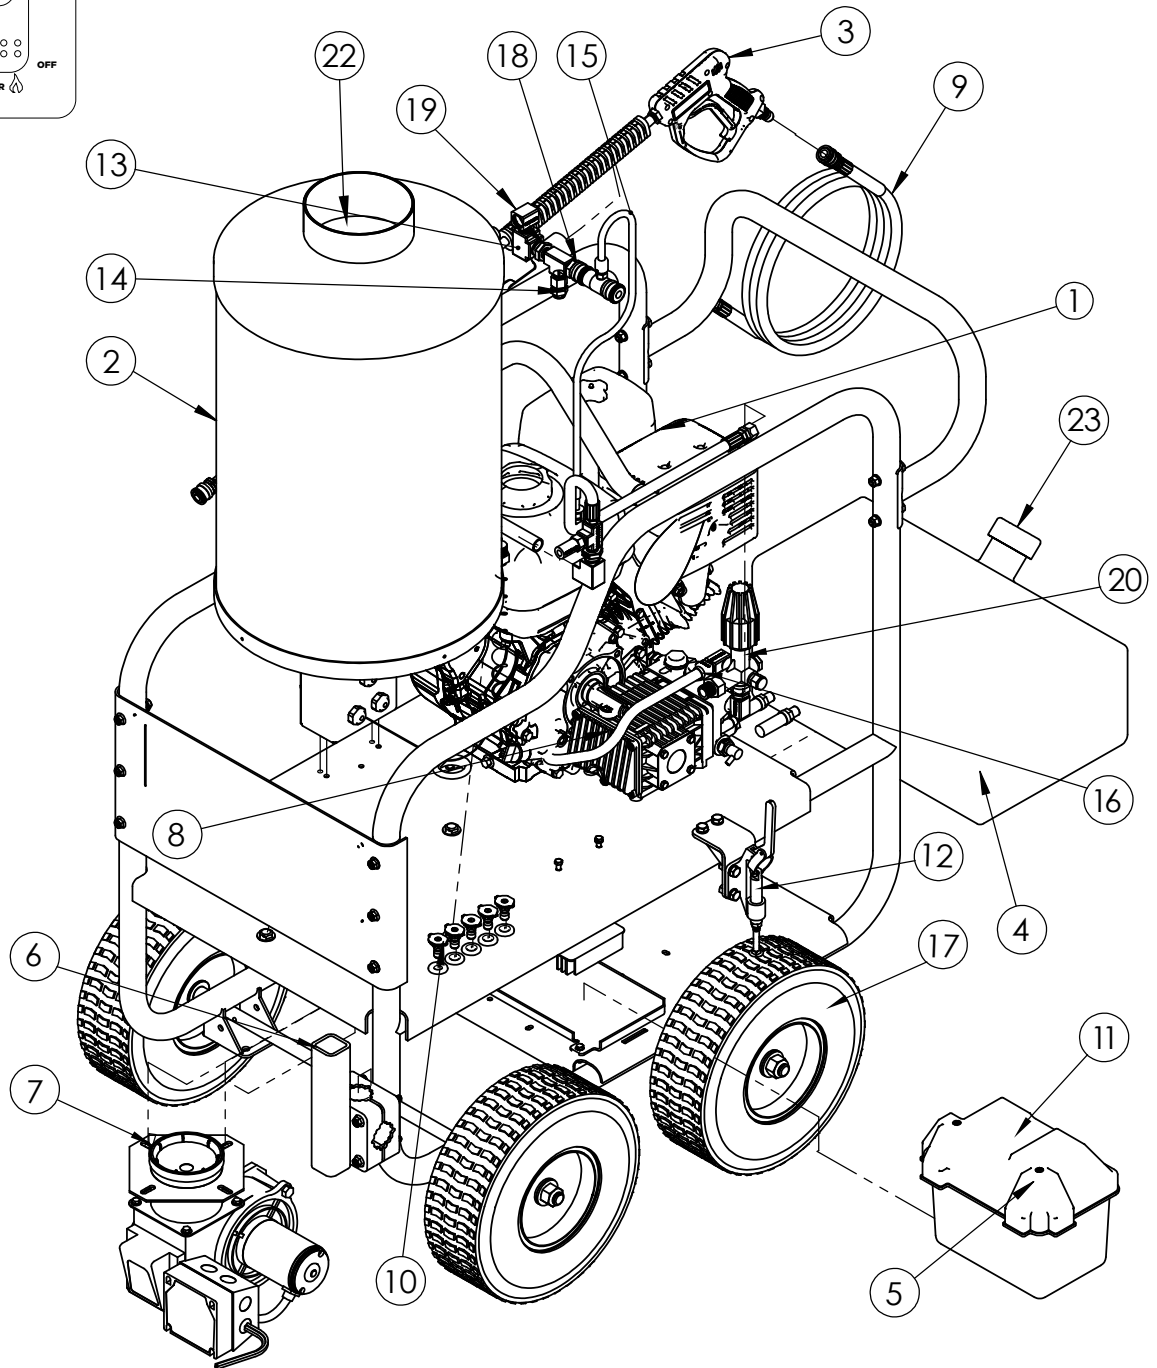

HOT WATER PRESSURE WASHER BREAKDOWN

HW4013HG & HW4015RA

HOT WATER PRESSURE WASHER BREAKDOWN

HW4013HG & HW4015RA

ITEM	PART NUMBER	DESCRIPTION	QTY.
1	85.578.150	Engine, 420cc Powerease Engine for HW4015RA	1
2	59.000.000	Hot Water Coil Assy, 4 GPM	1
3	85.205.064	5000 PSI Gun & Wand Assy	1
4	85.601.043	10 Gallon Fuel Tank	1
5	85.603.000	Battery	1
6	59.400.001	Hose Reel Bracket	1
7	59.000.001	Burner Assy With Fuel Pump (Beckett, ADC-12V)	1
8	85.130.021B	Triplex High Pressure Pump (EZ4040G) for HW4013HG	1
	85.129.037B	Triplex High pressure Pump for HW4015RA	1
9	85.238.251	50' High Pressure Hot Water Hose	1
10	85.210.040BEP	Nozzle Set #4.0	1
11	42.005.053	Battery Box	1
12	85.604.104	Brake Assembly	1
13	59.000.119	Cross 1/2"	1
14	85.300.088	Expansion Valve	1
15	85.400.001	Low Pressure Chemical Injector, 4000 PSI	1
16	85.300.082	Pressure Switch, 1/4" MNPT	1
17	85.660.050F	Wheel, 13" Flat Free	4
18	85.300.108S	Quick-Connect Coupler, 3/8" MNPT	1
19	59.000.109	90° Elbow, Street Steel	2
20	AL607	Unloader, VRT3 4500 PSI for HW4013HG Only	1
21	85.400.071	Thermostat (Temp Control)	1
22	59.000.116	Insulation, Bottom	1
	59.000.117	Insulation, Top	1
	59.000.104	Fuel Filter	1
23	59.000.123	Fuel Cap	1

HOT WATER PRESSURE WASHER BREAKDOWN

HW4013HG & HW4015RA

ADC BECKETT BURNER

59.000.001

ITEM #.	PART #	DESCRIPTION
1	59.110.004	BLOWER MOTOR
2	59.110.005	SHAFT COUPLING
3	59.110.000	FUEL PUMP
4, 5, 6	59.110.001	FUEL SOLENOID
7	59.110.002	ELECTRODE ASSEMBLY
8	59.110.003	IGNITER