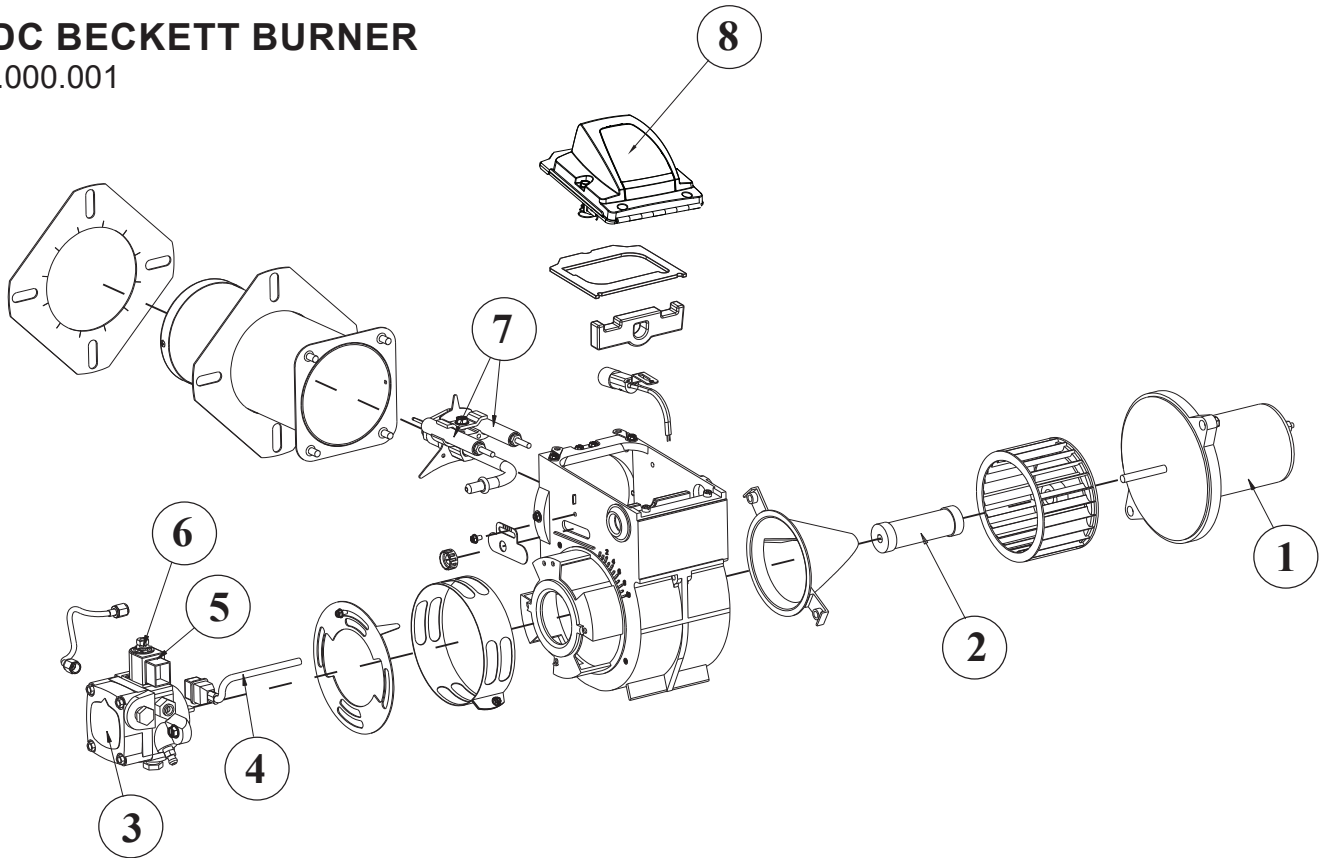

HOT WATER PRESSURE WASHER BREAKDOWN

HW4013HG & HW4015RA

HOT WATER PRESSURE WASHER BREAKDOWN

HW4013HG & HW4015RA

ITEM	PART NUMBER	DESCRIPTION	QTY.
1	85.578.150	Engine, 420cc Powerease Engine for HW4015RA	1
2	59.000.000	Hot Water Coil Assy, 4 GPM	1
3	85.205.064	5000 PSI Gun & Wand Assy	1
4	85.601.043	10 Gallon Fuel Tank	1
5	85.603.000	Battery	1
6	59.400.001	Hose Reel Bracket	1
7	59.000.001	Burner Assy With Fuel Pump (Beckett, ADC-12V)	1
8	85.130.021B	Triplex High Pressure Pump (EZ4040G) for HW4013HG	1
	85.129.037B	Triplex High pressure Pump for HW4015RA	1
9	85.238.251	50' High Pressure Hot Water Hose	1
10	85.210.040BEP	Nozzle Set #4.0	1
11	42.005.053	Battery Box	1
12	85.604.104	Brake Assembly	1
13	59.000.119	Cross 1/2"	1
14	85.300.088	Expansion Valve	1
15	85.400.001	Low Pressure Chemical Injector, 4000 PSI	1
16	85.300.082	Pressure Switch, 1/4" MNPT	1
17	85.660.050F	Wheel, 13" Flat Free	4
18	85.300.108S	Quick-Connect Coupler, 3/8" MNPT	1
19	59.000.109	90° Elbow, Street Steel	2
20	AL607	Unloader, VRT3 4500 PSI for HW4013HG Only	1
21	85.400.071	Thermostat (Temp Control)	1
22	59.000.116	Insulation, Bottom	1
	59.000.117	Insulation, Top	1
	59.000.104	Fuel Filter	1
23	59.000.123	Fuel Cap	1

HOT WATER PRESSURE WASHER BREAKDOWN

HW4013HG & HW4015RA

ADC BECKETT BURNER

59.000.001

ITEM #.	PART #	DESCRIPTION
1	59.110.004	BLOWER MOTOR
2	59.110.005	SHAFT COUPLING
3	59.110.000	FUEL PUMP
4, 5, 6	59.110.001	FUEL SOLENOID
7	59.110.002	ELECTRODE ASSEMBLY
8	59.110.003	IGNITER