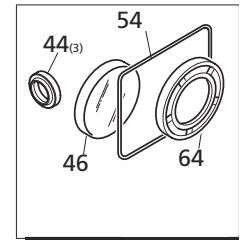

HOT WATER PRESSURE WASHER BREAKDOWN

HW4013HG & HW4015RA

REPAIR KITS

OIL SEALS AR2188

WATER SEALS AR2189

PARTS

Pos	Code	Description	Qty.	Pos	Code	Description	Qty.	Pos	Code	Description	Qty.
1	1980300	Nut M6	1	39	1981570	Piston guide	3		AR64516	Oil	1
2	2760420	Grub screw M6x12	1	40	770260	O-Ring ø23.52x1.78	3			OIL CAPACITY - 16 oz	
3	1980540	Unloader knob	1	41	1260440	Gasket	3	Special Parts / Kits			
4	1980220	Spring plate	2	42	640070	O-Ring ø13.95x2.62	3	Code	Description	Qty.	
5	2760410	Spring	1	43	2760310	Spacer	3	42304	EZ Start assembly	1	
6	2760400	Valve piston	1	44	1260460	Oil seal	3	2186	Valve kit - up to 3200 PSI	1	
7	2260100	O-Ring ø6.02x2.62	1	45	2760010	Pump body	1	42302	Valve kit - above 3200 PSI	1	
8	660190	O-Ring ø6.07x1.78	1	46	1266740	Bearing cap	1	2280	Unloader kit up to 3200 PSI	1	
9	2760210	Ring	1	47	1260790	Circlip øi52	1		no knob with seat	1	
10	2760050	Piston guide	1	48	1780550	Snap ring	1	42369	Unloader kit above 3200 PSI	1	
11	1200690	O-Ring ø15.6x1.78	4	49	2760340	Bearing	1		no knob with seat	1	
12	394280	O-Ring ø12.42x1.78	2	50	1780490	Bearing	1	42128	Unloader kit above 3200 PSI	1	
13	2260070	By-pass jet	1	51	880130	Oil cap	1		with knob without seat	1	
14	2760090	Seat	1	52	2760040	Piston	3	42129	Unloader kit above 3200 PSI	1	
15	770140	O-Ring ø11.11x1.78	1	53	1780050	Piston pin	3		with knob with seat	1	
16	1982520	Hose nipple	1	54	1780040	Con rod Aluminum	3	42527	Complete manifold with EZ start	1	
18	1250280	Ball	1	55	1780710	Con rod Bronze	3	2769201	Complete manifold non EZ start	1	
19	1560520	Spring	1	56	2760280	O-Ring ø101.27x2.62	1	2761050	Bare manifolds with EZ start	1	
20	2760230	Detergent injector 3/8" G	1	58	802190	Bolt M6x12	4	2760330	Bare manifolds non EZ start	1	
21	2760270	O-Ring ø12x1	1	59	2760110	Rear cover	1				
22	1470210	O-Ring ø9x1	1	62	2760350	Bearing	1				
23	2760120	Injector insert	1	67	1321190	Bearing	1				
24	2760200	Spring	1	68	1321080	Snap ring	1				
25	2760130	Jet	1	69	2769201	Complete pump head w/o EZ start	1				
26	1460430	O-Ring ø4x2.5	1		2769209	Complete pump head EZ-start	1				
27	801080	Bolt M6x50	8	64	480671	Oil seal	1				
28	1381550	Lockwasher	8	66	180030	Bolt M8x20	4				
29	2760020	Head - w/o EZ-start	1	67	820440	Set screw M6	1				
	2761050	Head - Bare EZ-start	1		1780340	Hollow shaft ø1"	1				
	2760330	Head - Bare w/o EZ-start	1		1780920	Hollow shaft ø1"	1				
30	2760630	EZ-start plug	1		1780330	Hollow shaft ø1"	1				
33	2760260	Plug 1/4" G	2		1780590	Hollow shaft ø3/4"	1				
34	2760180	Plug	3		1780600	Hollow shaft ø3/4"	1				
35	2769050	Complete valve	6	70	1780580	Flange F25	1				
36	2760220	Support ring	3	71	2760290	Flange F40	1				
37	1342761	Gasket	3								
38	1981580	Ring	1								