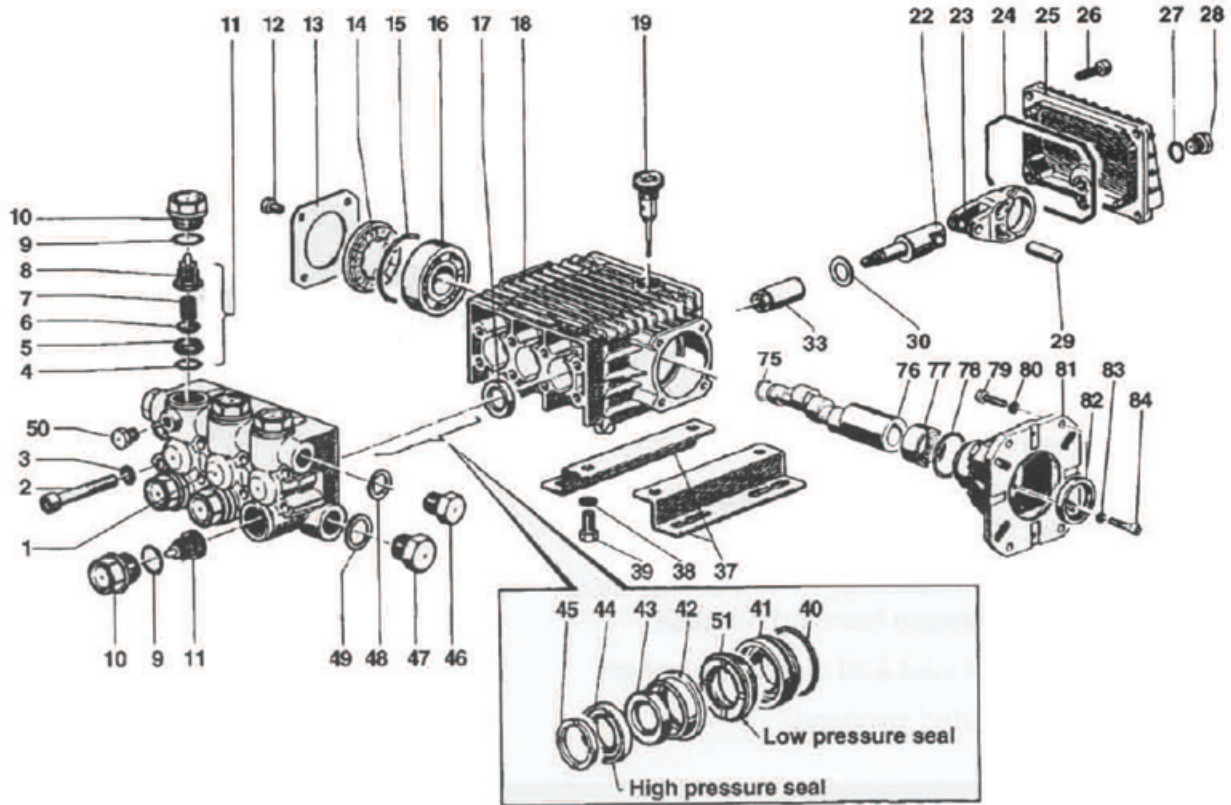

HOT WATER PRESSURE WASHER BREAKDOWN

HW4013HG & HW4015RA

PARTS

ITEM	PART NO.	DESCRIPTION	KIT NO.	QTY.	ITEM	PART NO.	DESCRIPTION	KIT NO.	QTY.	ITEM	PART NO.	DESCRIPTION	KIT NO.	QTY.
1.	44120641	Manifold		1	23.	44030022	Connecting Rod		3	48.	96738000	Washer		1
2.	99317500	Screw		8	24.	90392000	O-ring		1	49.	96751400	Washer		1
3.	96701400	Washer		8	25.	44160022	Rear Cover		1	50.	98196600	Cap Screw		1
4.	90384100	O-ring	123	6	26.	99183700	Screw		5	51.	90260300	Seal, Low Pressure	153,156	1
5.	36200366	Valve Seat	123	6	27.	90358500	O-ring		1	75.	90063500	Retaining Ring		1
6.	36200176	Valve	123	6	28.	98204100	Cap Screw		1	76.	44022165	Crankshaft (EZ4040G)		1
7.	94737600	Spring	123	6	29.	97734000	Pin		3	44021265	Crankshaft (EZ4035G34)		1	
8.	36202551	Valve Cage	123	6	30.	96696700	Washer		3	44020965	Crankshaft (EZ4030G34)		1	
9.	90384700	O-ring	124	6	33.	44040266	Plunger, 13 mm		3	77.	91856800	Roller Bearing		1
10.	98222600	Cap Screw	124	6	37.	50200074	Rail		2	78.	90409700	O-ring		1
11.	36711501	Valve Assembly	123	6	38.	96701600	Washer		4	79.	99275500	Screw, 5/16 x 1		4
12.	99180700	Screw		4	39.	99303700	Nut		4	99334500	Screw, 3/8 x 1		4	
13.	50150074	Bearing Cover		1	40.	90361200	O-ring	156	3	80.	96702000	Washer, 8 mm		4
14.	44211801	Spacer		1	41.	44080370	Packing Retainer	156	3	96710400	Washer, 10 mm		4	
15.	90409700	O-ring		1	42.	44216270	Intermediate Ring	156	3	81.	10051822	Gas Flange		1
16.	91832800	Ball Bearing		1	43.	90507600	Packing	153,156	3	82.	90169000	Oil Seal		1
17.	90161400	Oil Seal	23	3	44.	90260200	Packing	153,156	3	83.	96693800	Washer		4
18.	44010022	Crankcase		1	45.	44100251	Head Ring	156	3	84.	99191200	Screw		4
19.	98210300	Oil Dip Stick		1	46.	98210000	Cap Screw		1					
22.	44050166	Piston Guide		3	47.	98217600	Cap Screw		1					

REPAIR KITS

KIT #.	RKI023	KIT123	RKI124	RKI153	RKI156
ITEM # INCLUDED IN KIT	17	4, 5, 6, 7, 8, (11)	9, 10	43, 44, 51	40, 41, 42, 43, 44, 45, 51
NUMBER OF ASSEMBLIES IN KIT	3	6	6	3	1
NUMBER OF CYLINDERS KIT WILL SERVICE	3	3	3	3	1