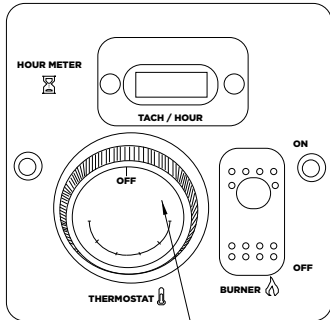

HOT WATER PRESSURE WASHER BREAKDOWN

HW4013HG & HW4015RA

HOT WATER PRESSURE WASHER BREAKDOWN

HW4013HG & HW4015RA

ITEM	PART NUMBER	DESCRIPTION	QTY.
1	85.578.150	Engine, 420cc Powerease Engine for HW4015RA	1
2	59.000.000	Hot Water Coil Assy, 4 GPM	1
3	85.205.064	5000 PSI Gun & Wand Assy	1
4	85.601.043	10 Gallon Fuel Tank	1
5	85.603.000	Battery	1
6	59.400.001	Hose Reel Bracket	1
7	59.000.001	Burner Assy With Fuel Pump (Beckett, ADC-12V)	1
8	85.130.021B	Triplex High Pressure Pump (EZ4040G) for HW4013HG	1
	85.129.037B	Triplex High pressure Pump for HW4015RA	1
9	85.238.251	50' High Pressure Hot Water Hose	1
10	85.210.040BEP	Nozzle Set #4.0	1
11	42.005.053	Battery Box	1
12	85.604.104	Brake Assembly	1
13	59.000.119	Cross 1/2"	1
14	85.300.088	Expansion Valve	1
15	85.400.001	Low Pressure Chemical Injector, 4000 PSI	1
16	85.300.082	Pressure Switch, 1/4" MNPT	1
17	85.660.050F	Wheel, 13" Flat Free	4
18	85.300.108S	Quick-Connect Coupler, 3/8" MNPT	1
19	59.000.109	90° Elbow, Street Steel	2
20	AL607	Unloader, VRT3 4500 PSI for HW4013HG Only	1
21	85.400.071	Thermostat (Temp Control)	1
22	59.000.116	Insulation, Bottom	1
	59.000.117	Insulation, Top	1
	59.000.104	Fuel Filter	1
23	59.000.123	Fuel Cap	1

HOT WATER PRESSURE WASHER BREAKDOWN

HW4013HG & HW4015RA

ADC BECKETT BURNER

59.000.001

ITEM #.	PART #	DESCRIPTION
1	59.110.004	BLOWER MOTOR
2	59.110.005	SHAFT COUPLING
3	59.110.000	FUEL PUMP
4, 5, 6	59.110.001	FUEL SOLENOID
7	59.110.002	ELECTRODE ASSEMBLY
8	59.110.003	IGNITER