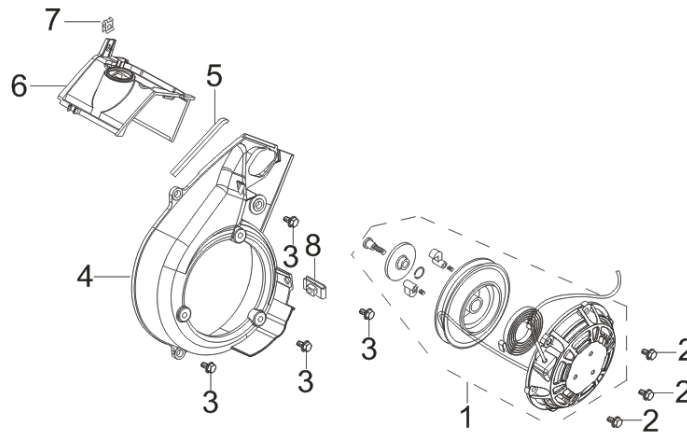

COVER

REF #	DESCRIPTION	QTY	BE PART #
1	Right Outside Cover (no decals)	1	85.571.534
4	Left Outside Cover (no decals)	1	85.571.535
5	Left Inside Cover	1	85.571.536
6	Right Inside Cover	1	85.571.537
8,12,31,32	Spark Plug Access Door	1	85.571.598
20	Spill Cover	1	85.571.599
26-28	Robe Handle	1	85.571.607

PARTS BREAKDOWN INVERTER GENERATOR

MODEL:BE2100I

BOTTOM PANEL, MOUNTING BRACKET

REF #	DESCRIPTION	QTY	BE PART #
1	Inverter Module	1	85.571.551
8	Frame Shock Absorbers	3	85.571.608
12	Base Plate	1	85.571.609
13	Foot	4	85.571.610
14	Bolt	4	

MUFFLER ASSEMBLY

REF #	DESCRIPTION	QTY	BE PART #
4	Muffler Assembly	1	85.571.580
6	Gasket	1	

PARTS BREAKDOWN INVERTER GENERATOR

MODEL:BE2100I

CYLINDER/PLUG/HEAD ASSEMBLY

REF #	DESCRIPTION	QTY	BE PART #
4	Intake Studs	2	85.571.568
5	Exhaust Studs	2	
6	Spark Plug	1	85.571.522
8	Cylinder Head Gasket	1	85.571.556
9-13	Head Cover Assembly	1	85.571.566

RECOIL ASSEMBLY

REF #	DESCRIPTION	QTY	BE PART #
1	Recoil Assembly	1	85.571.558
4	Fan Shroud	1	85.571.574

PARTS BREAKDOWN INVERTER GENERATOR

MODEL:BE2100I

CARBURETOR ASSEMBLY

REF #	DESCRIPTION	QTY	BE PART #
1-7	Carburetor Assembly	1	85.571.557