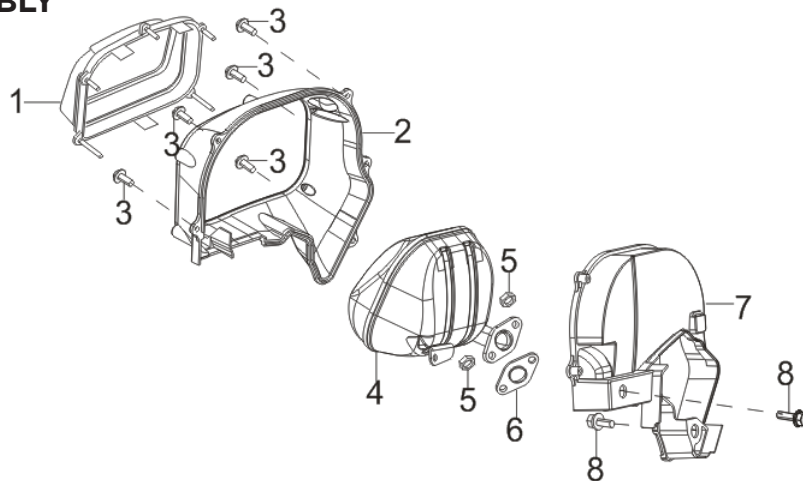

PARTS BREAKDOWN INVERTER GENERATOR

MODEL:BE2100I

BEPOWEREQUIPMENT

.COM

PARTS BREAKDOWN INVERTER GENERATOR

MODEL:BE2100I

FUEL TANK

REF #	DESCRIPTION	QTY	BE PART #
1,4,5	Fuel Tank Assembly	1	85.571.581
2	Fuel Strainer	1	85.571.582
3	Fuel Cap	1	85.571.543
6-8	Fuel Line With Camps	1	85.571.583

COVER

REF #	DESCRIPTION	QTY	BE PART #
1	Right Outside Cover (no decals)	1	85.571.534
4	Left Outside Cover (no decals)	1	85.571.535
5	Left Inside Cover	1	85.571.536
6	Right Inside Cover	1	85.571.537
8,12,31,32	Spark Plug Access Door	1	85.571.598
20	Spill Cover	1	85.571.599
26-28	Robe Handle	1	85.571.607

PARTS BREAKDOWN INVERTER GENERATOR

MODEL:BE2100I

BOTTOM PANEL, MOUNTING BRACKET

REF #	DESCRIPTION	QTY	BE PART #
1	Inverter Module	1	85.571.551
8	Frame Shock Absorbers	3	85.571.608
12	Base Plate	1	85.571.609
13	Foot	4	85.571.610
14	Bolt	4	

MUFFLER ASSEMBLY

REF #	DESCRIPTION	QTY	BE PART #
4	Muffler Assembly	1	85.571.580
6	Gasket	1	

PARTS BREAKDOWN INVERTER GENERATOR

MODEL:BE2100I

CYLINDER/PLUG/HEAD ASSEMBLY

REF #	DESCRIPTION	QTY	BE PART #
4	Intake Studs	2	85.571.568
5	Exhaust Studs	2	
6	Spark Plug	1	85.571.522
8	Cylinder Head Gasket	1	85.571.556
9-13	Head Cover Assembly	1	85.571.566