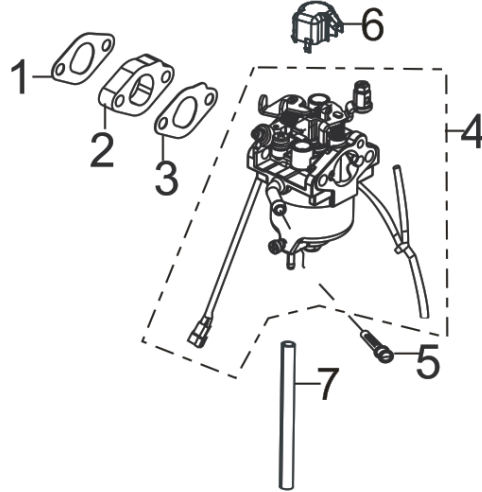

COVER

REF #	DESCRIPTION	QTY	BE PART #
1	Right Outside Cover (no decals)	1	85.571.534
4	Left Outside Cover (no decals)	1	85.571.535
5	Left Inside Cover	1	85.571.536
6	Right Inside Cover	1	85.571.537
8,12,31,32	Spark Plug Access Door	1	85.571.598
20	Spill Cover	1	85.571.599
26-28	Robe Handle	1	85.571.607

PARTS BREAKDOWN INVERTER GENERATOR

MODEL:BE2100I

BOTTOM PANEL, MOUNTING BRACKET

REF #	DESCRIPTION	QTY	BE PART #
1	Inverter Module	1	85.571.551
8	Frame Shock Absorbers	3	85.571.608
12	Base Plate	1	85.571.609
13	Foot	4	85.571.610
14	Bolt	4	

MUFFLER ASSEMBLY

REF #	DESCRIPTION	QTY	BE PART #
4	Muffler Assembly	1	85.571.580
6	Gasket	1	

PARTS BREAKDOWN INVERTER GENERATOR

MODEL:BE2100I

CYLINDER/PLUG/HEAD ASSEMBLY

REF #	DESCRIPTION	QTY	BE PART #
4	Intake Studs	2	85.571.568
5	Exhaust Studs	2	
6	Spark Plug	1	85.571.522
8	Cylinder Head Gasket	1	85.571.556
9-13	Head Cover Assembly	1	85.571.566

RECOIL ASSEMBLY

REF #	DESCRIPTION	QTY	BE PART #
1	Recoil Assembly	1	85.571.558
4	Fan Shroud	1	85.571.574

PARTS BREAKDOWN INVERTER GENERATOR

MODEL:BE2100I

CARBURETOR ASSEMBLY

REF #	DESCRIPTION	QTY	BE PART #
1-7	Carburetor Assembly	1	85.571.557