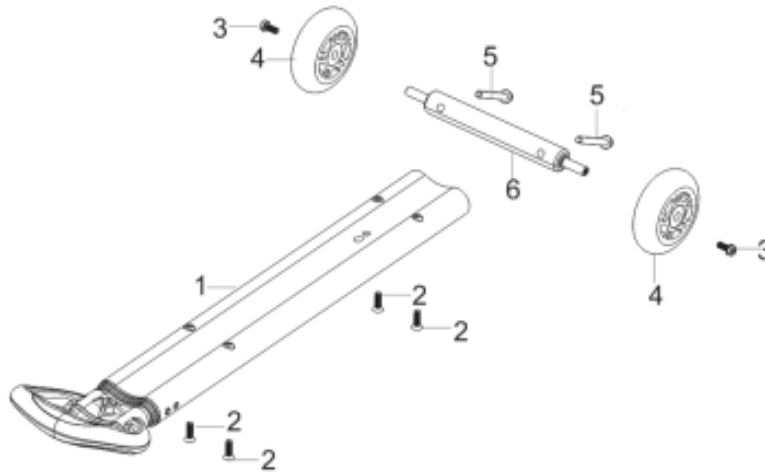

FRONT COVER ASSEMBLY

REF #	DESCRIPTION	QTY	BE PART #
1-4	Control Panel Assembly	1	85.571.552
6-18	Fuel Shut Off Assembly	1	85.571.553
25	Red Parallel Socket	1	85.571.589
26	Black Parallel Socket	1	85.571.590
28	Duplex Socket, 120v 20a Household	1	85.571.592
29	DC Socket	1	85.571.652
30	USB Socket	1	85.571.653

PARTS BREAKDOWN INVERTER GENERATOR

MODEL:BE2100I

ALLIGATOR CLIPS ACCESSORY

REF #	DESCRIPTION	QTY	BE PART #
1	12v Alligator Clip Set	1	85.571.000

OPTIONAL: WHEEL HANDLE ASSEMBLY

REF #	DESCRIPTION	QTY	BE PART #
1	Handle Tube Assembly	1	85.571.554
3	Crosshead Headband Bolts	2	85.571.555
4	Wheel	2	
5	Bolt	2	
6	Wheel Shaft	1	