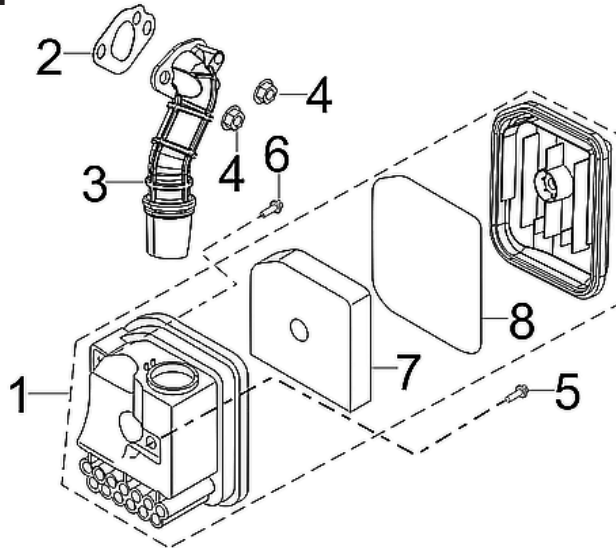

PARTS BREAKDOWN INVERTER GENERATOR

MODEL:BE2100I

BOTTOM PANEL, MOUNTING BRACKET

REF #	DESCRIPTION	QTY	BE PART #
1	Inverter Module	1	85.571.551
8	Frame Shock Absorbers	3	85.571.608
12	Base Plate	1	85.571.609
13	Foot	4	85.571.610
14	Bolt	4	

MUFFLER ASSEMBLY

REF #	DESCRIPTION	QTY	BE PART #
4	Muffler Assembly	1	85.571.580
6	Gasket	1	

PARTS BREAKDOWN INVERTER GENERATOR

MODEL:BE2100I

CYLINDER/PLUG/HEAD ASSEMBLY

REF #	DESCRIPTION	QTY	BE PART #
4	Intake Studs	2	85.571.568
5	Exhaust Studs	2	
6	Spark Plug	1	85.571.522
8	Cylinder Head Gasket	1	85.571.556
9-13	Head Cover Assembly	1	85.571.566

RECOIL ASSEMBLY

REF #	DESCRIPTION	QTY	BE PART #
1	Recoil Assembly	1	85.571.558
4	Fan Shroud	1	85.571.574

PARTS BREAKDOWN INVERTER GENERATOR

MODEL:BE2100I

CARBURETOR ASSEMBLY

REF #	DESCRIPTION	QTY	BE PART #
1-7	Carburetor Assembly	1	85.571.557

AIR CLEANER ASSEMBLY

REF #	DESCRIPTION	QTY	BE PART #
1	Air Cleaner Assembly	1	85.571.528
2	Gasket	1	85.571.579

PARTS BREAKDOWN INVERTER GENERATOR

MODEL:BE2100I

IGNITION COIL

REF #	DESCRIPTION	QTY	BE PART #
4	Ignition	1	85.571.529
9	Ignition Coil	1	85.571.510