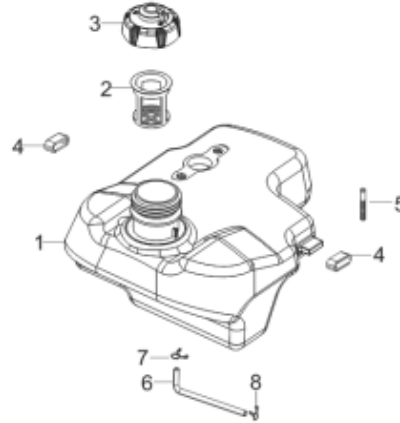

PARTS BREAKDOWN INVERTER GENERATOR

MODEL:BE2100I

BEPOWEREQUIPMENT

.COM

PARTS BREAKDOWN INVERTER GENERATOR

MODEL:BE2100I

FUEL TANK

REF #	DESCRIPTION	QTY	BE PART #
1,4,5	Fuel Tank Assembly	1	85.571.581
2	Fuel Strainer	1	85.571.582
3	Fuel Cap	1	85.571.543
6-8	Fuel Line With Camps	1	85.571.583

COVER

REF #	DESCRIPTION	QTY	BE PART #
1	Right Outside Cover (no decals)	1	85.571.534
4	Left Outside Cover (no decals)	1	85.571.535
5	Left Inside Cover	1	85.571.536
6	Right Inside Cover	1	85.571.537
8,12,31,32	Spark Plug Access Door	1	85.571.598
20	Spill Cover	1	85.571.599
26-28	Robe Handle	1	85.571.607

PARTS BREAKDOWN INVERTER GENERATOR

MODEL:BE2100I

BOTTOM PANEL, MOUNTING BRACKET

REF #	DESCRIPTION	QTY	BE PART #
1	Inverter Module	1	85.571.551
8	Frame Shock Absorbers	3	85.571.608
12	Base Plate	1	85.571.609
13	Foot	4	85.571.610
14	Bolt	4	

MUFFLER ASSEMBLY

REF #	DESCRIPTION	QTY	BE PART #
4	Muffler Assembly	1	85.571.580
6	Gasket	1	

PARTS BREAKDOWN INVERTER GENERATOR

MODEL:BE2100I

CYLINDER/PLUG/HEAD ASSEMBLY

REF #	DESCRIPTION	QTY	BE PART #
4	Intake Studs	2	85.571.568
5	Exhaust Studs	2	
6	Spark Plug	1	85.571.522
8	Cylinder Head Gasket	1	85.571.556
9-13	Head Cover Assembly	1	85.571.566