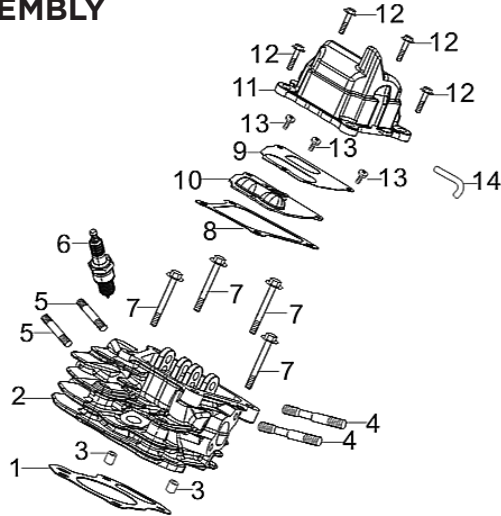

COVER

REF #	DESCRIPTION	QTY	BE PART #
1	Right Outside Cover (no decals)	1	85.571.534
4	Left Outside Cover (no decals)	1	85.571.535
5	Left Inside Cover	1	85.571.536
6	Right Inside Cover	1	85.571.537
8,12,31,32	Spark Plug Access Door	1	85.571.598
20	Spill Cover	1	85.571.599
26-28	Robe Handle	1	85.571.607

PARTS BREAKDOWN INVERTER GENERATOR

MODEL:BE2100I

BOTTOM PANEL, MOUNTING BRACKET

REF #	DESCRIPTION	QTY	BE PART #
1	Inverter Module	1	85.571.551
8	Frame Shock Absorbers	3	85.571.608
12	Base Plate	1	85.571.609
13	Foot	4	85.571.610
14	Bolt	4	

MUFFLER ASSEMBLY

REF #	DESCRIPTION	QTY	BE PART #
4	Muffler Assembly	1	85.571.580
6	Gasket	1	

PARTS BREAKDOWN INVERTER GENERATOR

MODEL:BE2100I

CYLINDER/PLUG/HEAD ASSEMBLY

REF #	DESCRIPTION	QTY	BE PART #
4	Intake Studs	2	85.571.568
5	Exhaust Studs	2	
6	Spark Plug	1	85.571.522
8	Cylinder Head Gasket	1	85.571.556
9-13	Head Cover Assembly	1	85.571.566

RECOIL ASSEMBLY

REF #	DESCRIPTION	QTY	BE PART #
1	Recoil Assembly	1	85.571.558
4	Fan Shroud	1	85.571.574

PARTS BREAKDOWN INVERTER GENERATOR

MODEL:BE2100I

CARBURETOR ASSEMBLY

REF #	DESCRIPTION	QTY	BE PART #
1-7	Carburetor Assembly	1	85.571.557