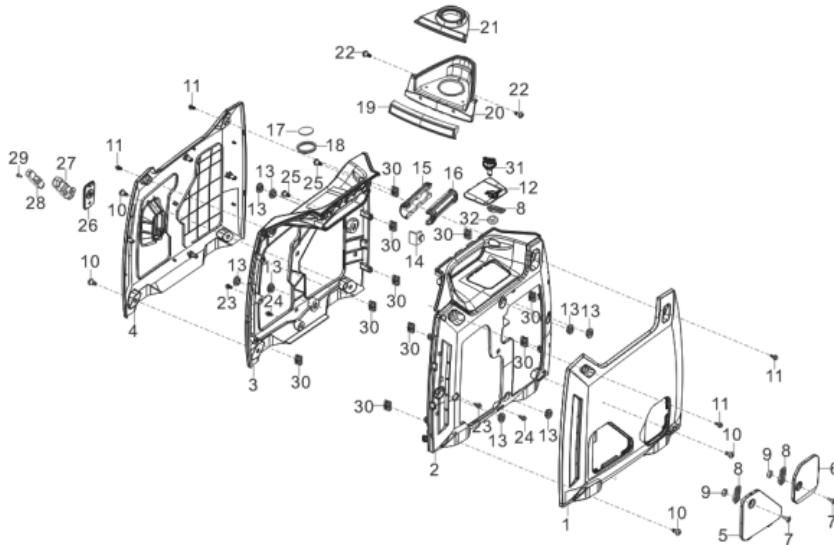

PARTS BREAKDOWN INVERTER GENERATOR

MODEL:BE2100I

BEPOWEREQUIPMENT

.COM

PARTS BREAKDOWN INVERTER GENERATOR

MODEL:BE2100I

FUEL TANK

REF #	DESCRIPTION	QTY	BE PART #
1,4,5	Fuel Tank Assembly	1	85.571.581
2	Fuel Strainer	1	85.571.582
3	Fuel Cap	1	85.571.543
6-8	Fuel Line With Camps	1	85.571.583

COVER

REF #	DESCRIPTION	QTY	BE PART #
1	Right Outside Cover (no decals)	1	85.571.534
4	Left Outside Cover (no decals)	1	85.571.535
5	Left Inside Cover	1	85.571.536
6	Right Inside Cover	1	85.571.537
8,12,31,32	Spark Plug Access Door	1	85.571.598
20	Spill Cover	1	85.571.599
26-28	Robe Handle	1	85.571.607

PARTS BREAKDOWN INVERTER GENERATOR

MODEL:BE2100I

BOTTOM PANEL, MOUNTING BRACKET

REF #	DESCRIPTION	QTY	BE PART #
1	Inverter Module	1	85.571.551
8	Frame Shock Absorbers	3	85.571.608
12	Base Plate	1	85.571.609
13	Foot	4	85.571.610
14	Bolt	4	