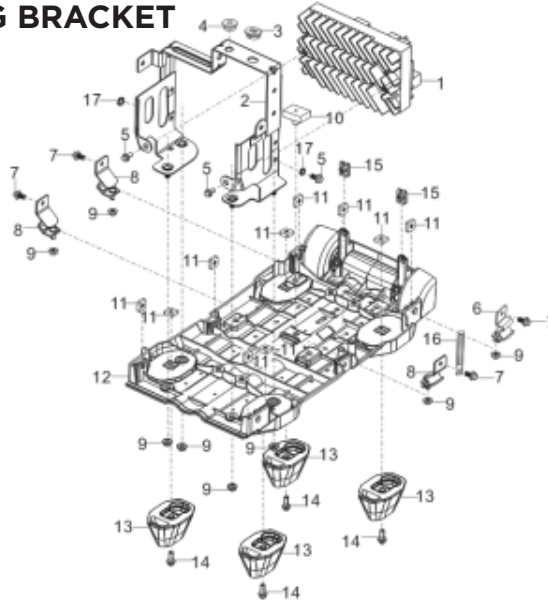

PARTS BREAKDOWN INVERTER GENERATOR

MODEL:BE2100I

BEPOWEREQUIPMENT

.COM

PARTS BREAKDOWN INVERTER GENERATOR

MODEL:BE2100I

FUEL TANK

REF #	DESCRIPTION	QTY	BE PART #
1,4,5	Fuel Tank Assembly	1	85.571.581
2	Fuel Strainer	1	85.571.582
3	Fuel Cap	1	85.571.543
6-8	Fuel Line With Camps	1	85.571.583

COVER

REF #	DESCRIPTION	QTY	BE PART #
1	Right Outside Cover (no decals)	1	85.571.534
4	Left Outside Cover (no decals)	1	85.571.535
5	Left Inside Cover	1	85.571.536
6	Right Inside Cover	1	85.571.537
8,12,31,32	Spark Plug Access Door	1	85.571.598
20	Spill Cover	1	85.571.599
26-28	Robe Handle	1	85.571.607

PARTS BREAKDOWN INVERTER GENERATOR

MODEL:BE2100I

BOTTOM PANEL, MOUNTING BRACKET

REF #	DESCRIPTION	QTY	BE PART #
1	Inverter Module	1	85.571.551
8	Frame Shock Absorbers	3	85.571.608
12	Base Plate	1	85.571.609
13	Foot	4	85.571.610
14	Bolt	4	

MUFFLER ASSEMBLY

REF #	DESCRIPTION	QTY	BE PART #
4	Muffler Assembly	1	85.571.580
6	Gasket	1	

PARTS BREAKDOWN INVERTER GENERATOR

MODEL:BE2100I

CYLINDER/PLUG/HEAD ASSEMBLY

REF #	DESCRIPTION	QTY	BE PART #
4	Intake Studs	2	85.571.568
5	Exhaust Studs	2	
6	Spark Plug	1	85.571.522
8	Cylinder Head Gasket	1	85.571.556
9-13	Head Cover Assembly	1	85.571.566