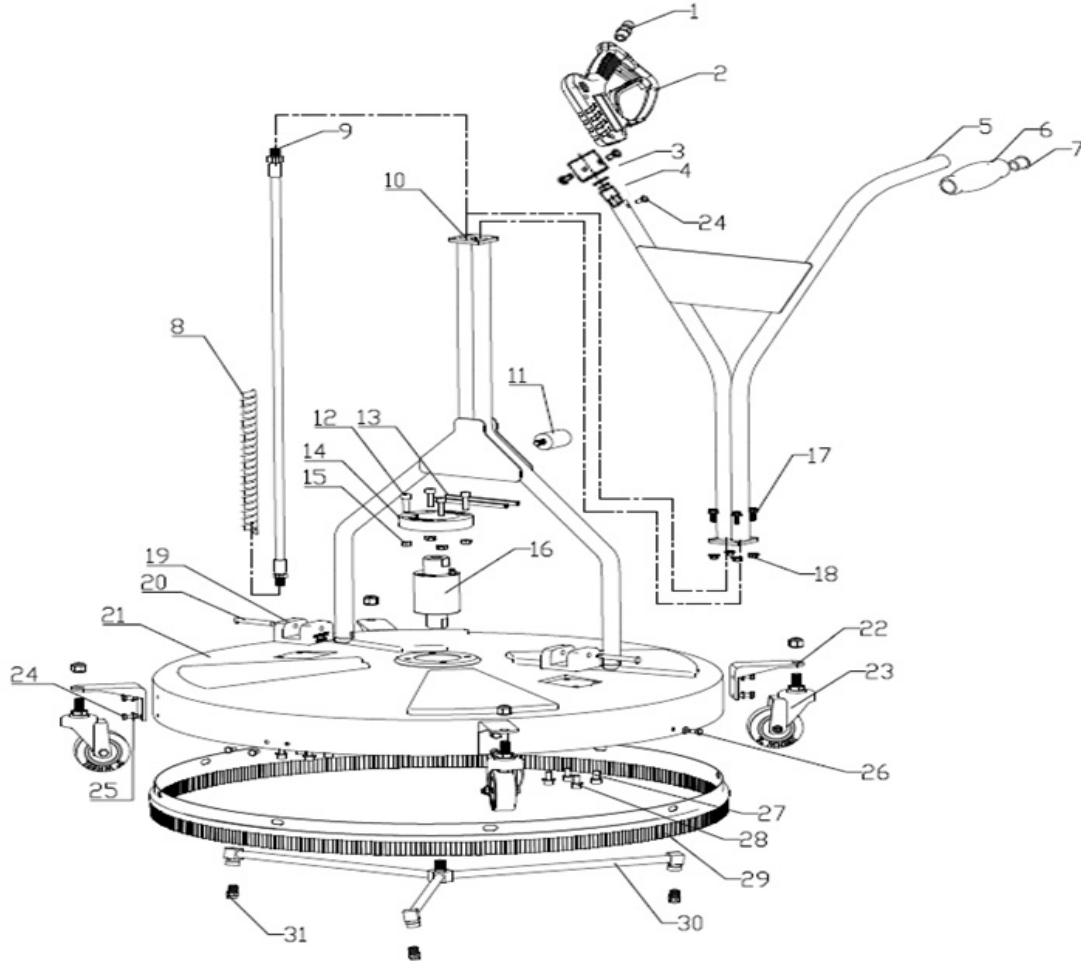

## 30" SURFACE CLEANER

MODEL:85.403.032

---

---

**BEPOWEREQUIPMENT**

**.COM**

# PARTS BREAKDOWN

## 30" SURFACE CLEANER

MODEL:85.403.032

REF #	DESCRIPTION	QTY	BE PART #
18, 25 ,26, 29	BRISTLE SKIRT AND HARDWARE	1	85.792.047
21	STAINLESS STEEL COVER	1	85.792.059
23	CASTOR (SET OF 4)	1	85.792.046
22, 24, 25	CASTOR BRACKET AND HARDWARE (SET OF 4)	1	85.792.100
16	ROTARY HEAD	1	85.790.004
30, 31	ROTARY ARM ASSEMBLY WITH NOZZLES	1	85.792.101
31	O20 MEG NOZZLE (EACH)	3	85.225.020
1-7, 10, ,17, 18, 24, 32	HANDLE ASSEMBLY KIT	1	85.792.107
1, 2, 3, 4	TRIGGER ASSEMBY	1	85.792.061
19, 20	HANDLE BRACKET	1	85.792.104
3, 4, 32	GUN MOUNT ADAPTER	1	85.792.061