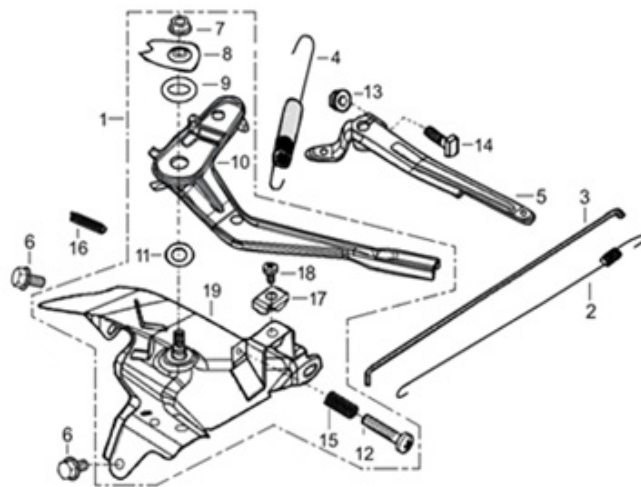

PARTS BREAKDOWN GENERATOR

MODEL:BE-6500ER

BEPOWEREQUIPMENT

.COM

PARTS BREAKDOWN GENERATOR

MODEL:BE-6500ER

CYLINDER HEAD AND COVER

REF NO.	DESCRIPTION	QTY	PART NO.
5	CYLINDER HEAD GASKET	1	85.571.021
6	COVER SUBASSEMBLY	1	85.571.022
7	CYLINDER HEAD COVER GASKETE	1	
16	SPARK PLUG	1	85.519.001

CRANKCASE

REF NO.	DESCRIPTION	QTY	PART NO.
3	OIL SENSOR	1	85.571.003
5	OIL ALERT	1	

PARTS BREAKDOWN GENERATOR

MODEL:BE-6500ER

CYLINDER HEAD AND CAM SHAFT

REF NO.	DESCRIPTION	QTY	PART NO.
ALL NUMBERS	COMPLETE CYLINDER HEAD & CAM SHAFT ASSEMBLY	1	85.571.066

REF #	DESCRIPTION	QTY	BE PART #
1	CONTROL ASSEMBLY, THROTTLE	1	85.571.137
2	THROTTLE VALVE RETURN SPRING	1	85.571.829
3	GOVERNOR ROD	1	
4	GOVERNOR SPRING	1	
5	GOVERNOR ARM	1	

PARTS BREAKDOWN GENERATOR

MODEL:BE-6500ER

CRANKCASE COVER

REF NO.	DESCRIPTION	QTY	PART NO.
3	OIL DIPSTIC	1	85.571.020
2	CRANKCASE GASKET	1	85.571.341
15	OIL SEAL	1	

STARTER

REF NO.	DESCRIPTION	QTY	PART NO.
12	RECOIL ASSEMBLY	1	85.571.026

PARTS BREAKDOWN GENERATOR