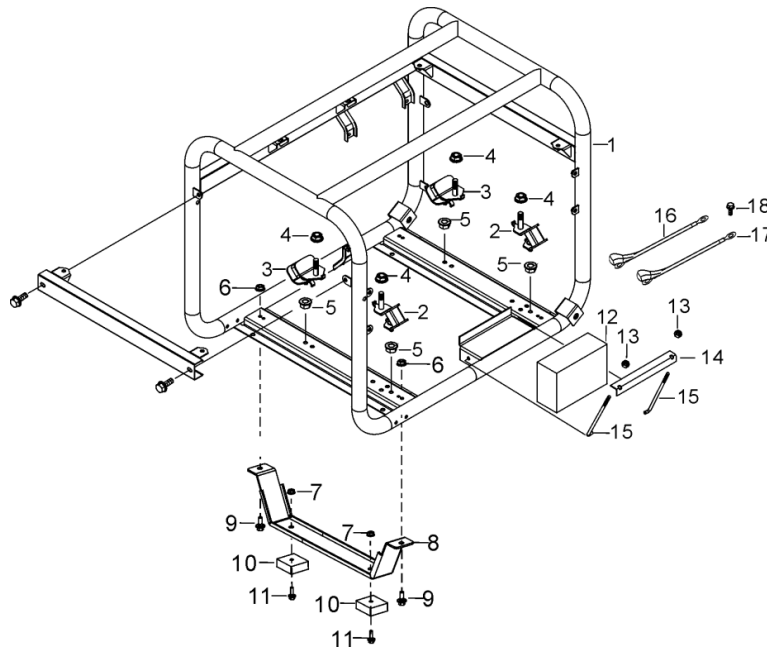

FRAME

REF NO.	DESCRIPTION	QTY	PART NO.
2	FORWARD FRAME CUSHION	2	85.571.078
3	REAR FRAME CUSHION	2	
12	LITHIUM-ION BATTERY	1	85.573.108
12-15	*LITHIUM-ION BATTERY BRACKET KIT	1	85.571.095LI

*BATTERY AND ACCESSORY KIT UPDATES OLDER LEAD-ACID BATTERY SET UP