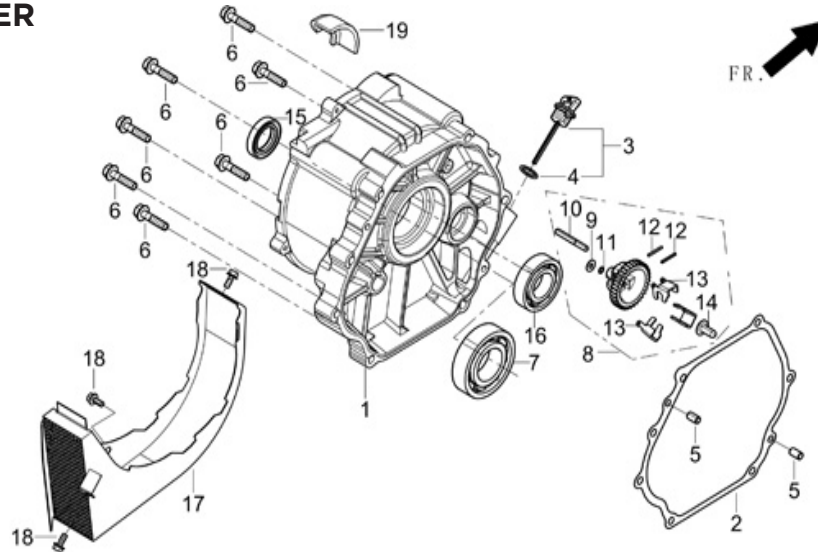

PARTS BREAKDOWN GENERATOR

MODEL:BE-6500ER

BEPOWEREQUIPMENT

.COM

PARTS BREAKDOWN GENERATOR

MODEL:BE-6500ER

CYLINDER HEAD AND COVER

REF NO.	DESCRIPTION	QTY	PART NO.
5	CYLINDER HEAD GASKET	1	85.571.021
6	COVER SUBASSEMBLY	1	85.571.022
7	CYLINDER HEAD COVER GASKETE	1	
16	SPARK PLUG	1	85.519.001

CRANKCASE

REF NO.	DESCRIPTION	QTY	PART NO.
3	OIL SENSOR	1	85.571.003
5	OIL ALERT	1	

PARTS BREAKDOWN GENERATOR

MODEL:BE-6500ER

CYLINDER HEAD AND CAM SHAFT

REF NO.	DESCRIPTION	QTY	PART NO.
ALL NUMBERS	COMPLETE CYLINDER HEAD & CAM SHAFT ASSEMBLY	1	85.571.066

REF #	DESCRIPTION	QTY	BE PART #
1	CONTROL ASSEMBLY, THROTTLE	1	85.571.137
2	THROTTLE VALVE RETURN SPRING	1	85.571.829
3	GOVERNOR ROD	1	
4	GOVERNOR SPRING	1	
5	GOVERNOR ARM	1	

PARTS BREAKDOWN GENERATOR

MODEL:BE-6500ER

CRANKCASE COVER

REF NO.	DESCRIPTION	QTY	PART NO.
3	OIL DIPSTIC	1	85.571.020
2	CRANKCASE GASKET	1	85.571.341
15	OIL SEAL	1	

STARTER

REF NO.	DESCRIPTION	QTY	PART NO.
12	RECOIL ASSEMBLY	1	85.571.026

PARTS BREAKDOWN GENERATOR