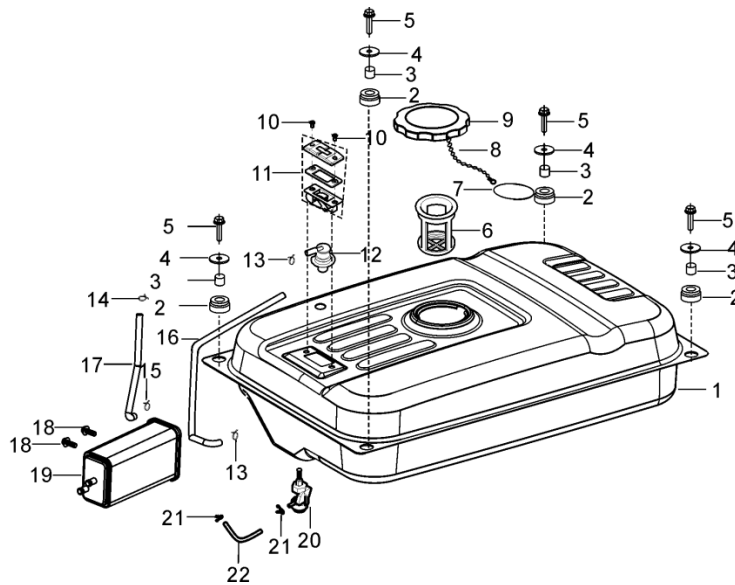

FUEL TANK

REF NO.	DESCRIPTION	QTY	PART NO.
1	FUEL TANK (NO DECALS/BRANDING)	1	85.571.072
9	FUEL TANK CAP	1	85.571.074
11	FUEL GAUGE	1	85.571.054
19	CARB CANNISTER	1	85.571.130
20	FUEL VALVE ASSEMBLY	1	85.571.104
21	CLAMP	2	
22	TUBE	1