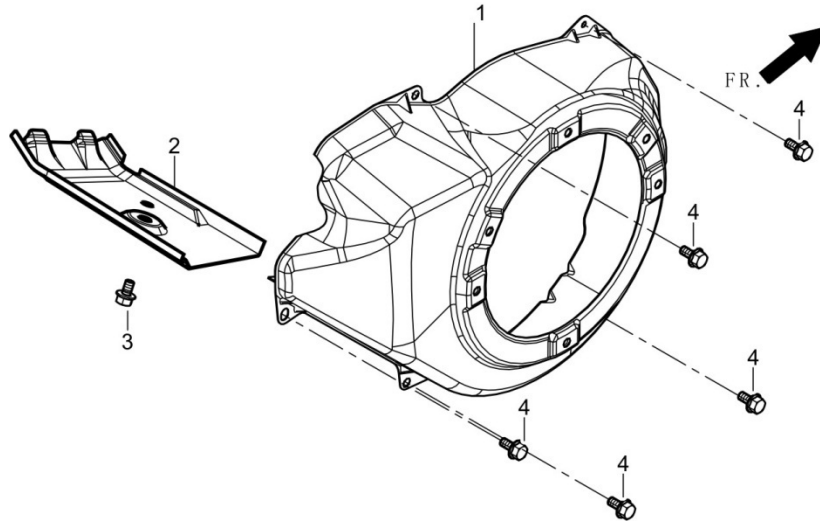

CRANKCASE

REF NO.	DESCRIPTION	QTY	PART NO.
3	OIL SENSOR	1	85.571.003
5	OIL ALERT	1	

PARTS BREAKDOWN GENERATOR

MODEL:BE-6500ER

CYLINDER HEAD AND CAM SHAFT

REF NO.	DESCRIPTION	QTY	PART NO.
ALL NUMBERS	COMPLETE CYLINDER HEAD & CAM SHAFT ASSEMBLY	1	85.571.066

REF #	DESCRIPTION	QTY	BE PART #
1	CONTROL ASSEMBLY, THROTTLE	1	85.571.137
2	THROTTLE VALVE RETURN SPRING	1	85.571.829
3	GOVERNOR ROD	1	
4	GOVERNOR SPRING	1	
5	GOVERNOR ARM	1	

PARTS BREAKDOWN GENERATOR

MODEL:BE-6500ER

CRANKCASE COVER

REF NO.	DESCRIPTION	QTY	PART NO.
3	OIL DIPSTIC	1	85.571.020
2	CRANKCASE GASKET	1	85.571.341
15	OIL SEAL	1	

STARTER

REF NO.	DESCRIPTION	QTY	PART NO.
12	RECOIL ASSEMBLY	1	85.571.026

PARTS BREAKDOWN GENERATOR

MODEL:BE-6500ER

SHROUD

REF NO.	DESCRIPTION	QTY	PART NO.
1	SHROUD (YELLOW)	1	85.571.038

CARBURETOR ASSEMBLY

REF NO.	DESCRIPTION	QTY	PART NO.
1	CARBURETOR ASSEMBLY	1	85.571.257
2	GASKET, AIR CLEANER	2	
3	GASKET, CARBURETOR	1	
4	PLATE, CARBURETOR INSULATOR	1	
5	GASKET, INLET	1	85.571.248
7	CHOKE CONTROL ASSEMBLY	1	
30	VALVE, ONE WAY	1	85.571.246
*	HIGH ALTITUDE JET KIT, 3-6K FEET	1	
*	HIGH ALTITUDE JET KIT, 6-8K FEET	1	85.571.247