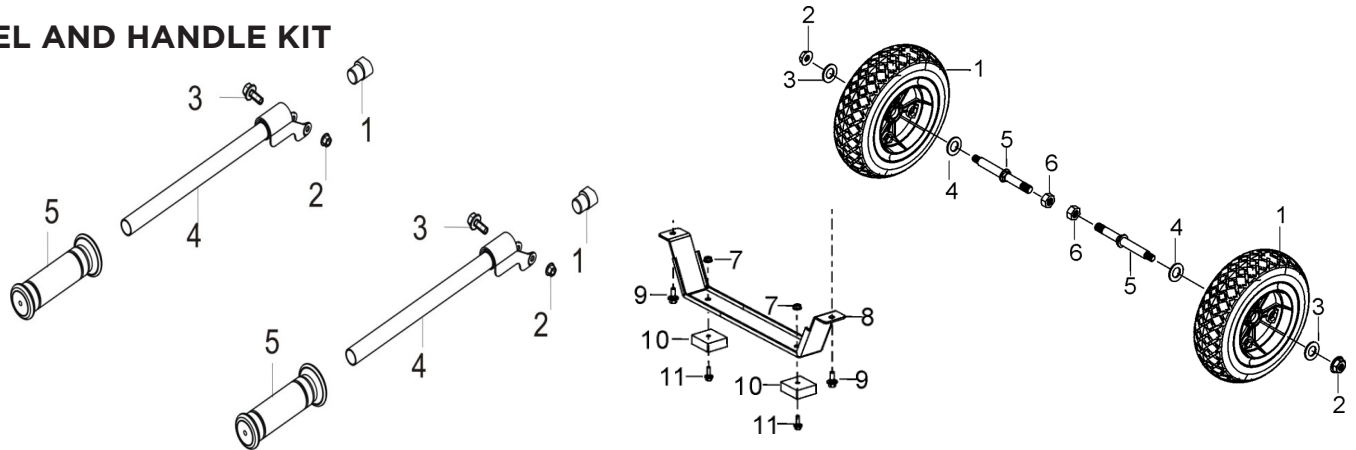

WHEEL AND HANDLE KIT

REF NO.	DESCRIPTION	QTY	PART NO.
1-11	WHEEL AND HANDLE ASSEMBLY	1	85.571.087
1-11*	*OLD STYLE WHEEL AND HANDLE ASSEMBLY (NOT SHOWN)	1	85.571.077

*OLD STYLE KIT HAS A FULL AXEL CONNECTING THE WHEELS TOGETHER