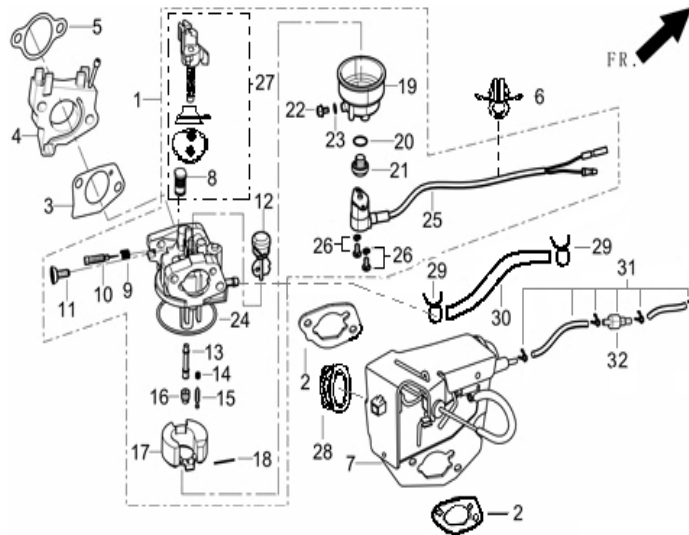

CRANKCASE

REF NO.	DESCRIPTION	QTY	PART NO.
3	OIL SENSOR	1	85.571.003
5	OIL ALERT	1	

PARTS BREAKDOWN GENERATOR

MODEL:BE-6500ER

CYLINDER HEAD AND CAM SHAFT

REF NO.	DESCRIPTION	QTY	PART NO.
ALL NUMBERS	COMPLETE CYLINDER HEAD & CAM SHAFT ASSEMBLY	1	85.571.066

REF #	DESCRIPTION	QTY	BE PART #
1	CONTROL ASSEMBLY, THROTTLE	1	85.571.137
2	THROTTLE VALVE RETURN SPRING	1	85.571.829
3	GOVERNOR ROD	1	
4	GOVERNOR SPRING	1	
5	GOVERNOR ARM	1	

PARTS BREAKDOWN GENERATOR

MODEL:BE-6500ER

CRANKCASE COVER

REF NO.	DESCRIPTION	QTY	PART NO.
3	OIL DIPSTIC	1	85.571.020
2	CRANKCASE GASKET	1	85.571.341
15	OIL SEAL	1	

STARTER

REF NO.	DESCRIPTION	QTY	PART NO.
12	RECOIL ASSEMBLY	1	85.571.026

PARTS BREAKDOWN GENERATOR

MODEL:BE-6500ER

SHROUD

REF NO.	DESCRIPTION	QTY	PART NO.
1	SHROUD (YELLOW)	1	85.571.038

CARBURETOR ASSEMBLY

REF NO.	DESCRIPTION	QTY	PART NO.
1	CARBURETOR ASSEMBLY	1	85.571.257
2	GASKET, AIR CLEANER	2	
3	GASKET, CARBURETOR	1	
4	PLATE, CARBURETOR INSULATOR	1	
5	GASKET, INLET	1	85.571.248
7	CHOKE CONTROL ASSEMBLY	1	
30	VALVE, ONE WAY	1	85.571.246
*	HIGH ALTITUDE JET KIT, 3-6K FEET	1	
*	HIGH ALTITUDE JET KIT, 6-8K FEET	1	85.571.247