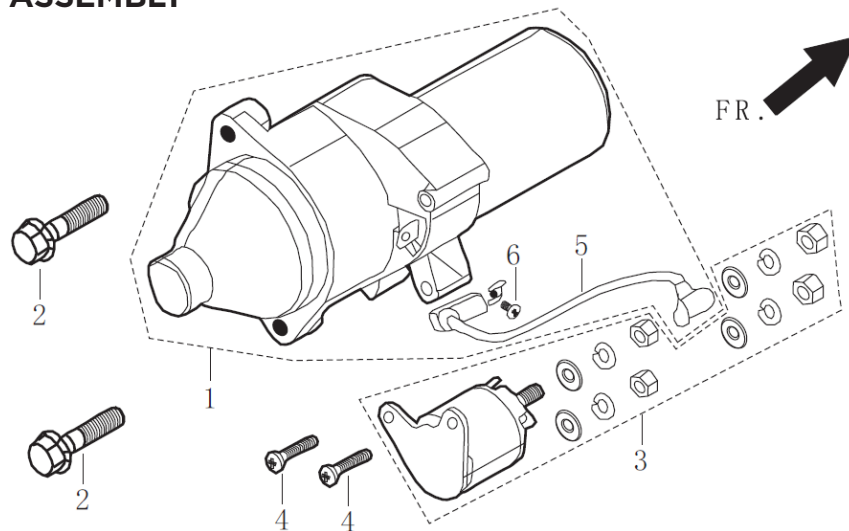

PARTS BREAKDOWN GENERATOR

MODEL:BE-6500ER

FLYWHEEL SUBASSEMBLY

REF NO.	DESCRIPTION	QTY	PART NO.
5	IGNITION COIL	1	85.571.032
9	CHARGE COIL SUBASSEMBLY	1	85.571.075

MOTOR STARTER ASSEMBLY

REF NO.	DESCRIPTION	QTY	PART NO.
1	STARTER MOTOR ASSEMBLY	1	85.571.076