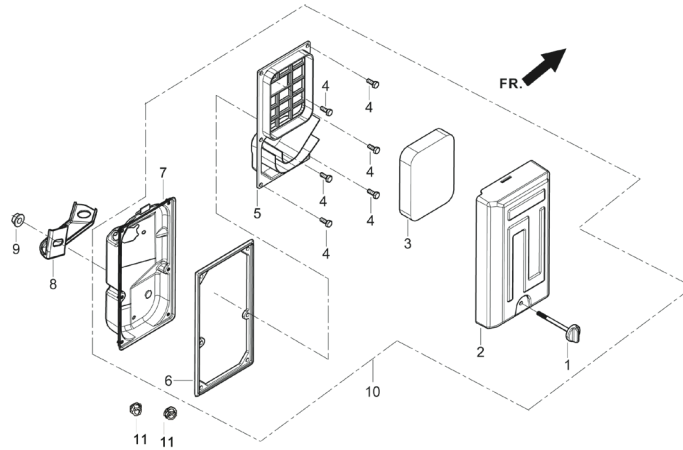

REF NO.	DESCRIPTION	QTY	PART NO.
10	AIR FILTER ASSEMBLY, EPA/CARB	1	85.571.258
10	*OLD STYLE AIR FILTER , NON-EPA/CARB	1	85.571.071

*OLD STYLE AIR FILTER DOES NOT HAVE HOSE BARB ITS THE BACK