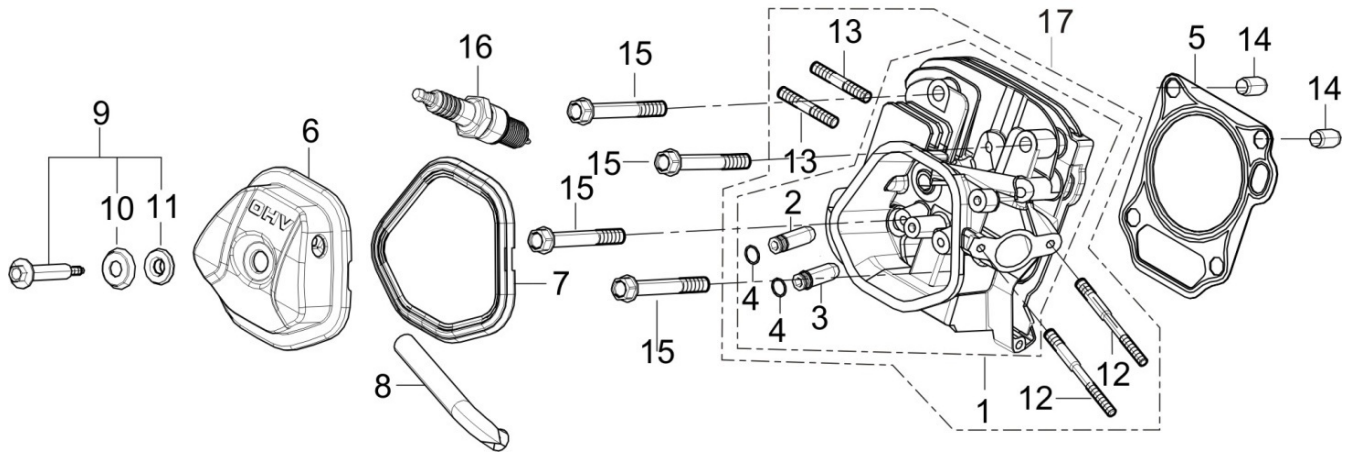

PARTS BREAKDOWN GENERATOR

MODEL:BE-6500ER

BEPOWEREQUIPMENT

.COM

PARTS BREAKDOWN GENERATOR

MODEL:BE-6500ER

CYLINDER HEAD AND COVER

REF NO.	DESCRIPTION	QTY	PART NO.
5	CYLINDER HEAD GASKET	1	85.571.021
6	COVER SUBASSEMBLY	1	85.571.022
7	CYLINDER HEAD COVER GASKETE	1	
16	SPARK PLUG	1	85.519.001

CRANKCASE

REF NO.	DESCRIPTION	QTY	PART NO.
3	OIL SENSOR	1	85.571.003
5	OIL ALERT	1	

PARTS BREAKDOWN GENERATOR

MODEL:BE-6500ER

CYLINDER HEAD AND CAM SHAFT

REF NO.	DESCRIPTION	QTY	PART NO.
ALL NUMBERS	COMPLETE CYLINDER HEAD & CAM SHAFT ASSEMBLY	1	85.571.066

REF #	DESCRIPTION	QTY	BE PART #
1	CONTROL ASSEMBLY, THROTTLE	1	85.571.137
2	THROTTLE VALVE RETURN SPRING	1	85.571.829
3	GOVERNOR ROD	1	
4	GOVERNOR SPRING	1	
5	GOVERNOR ARM	1	

PARTS BREAKDOWN GENERATOR

MODEL:BE-6500ER

MODEL:BE-6500ER

SHROUD

REF NO.	DESCRIPTION	QTY	PART NO.
1	SHROUD (YELLOW)	1	85.571.038

CARBURETOR ASSEMBLY

REF NO.	DESCRIPTION	QTY	PART NO.
1	CARBURETOR ASSEMBLY	1	85.571.257
2	GASKET, AIR CLEANER	2	
3	GASKET, CARBURETOR	1	
4	PLATE, CARBURETOR INSULATOR	1	
5	GASKET, INLET	1	85.571.248
7	CHOKE CONTROL ASSEMBLY	1	
30	VALVE, ONE WAY	1	85.571.246
*	HIGH ALTITUDE JET KIT, 3-6K FEET	1	
*	HIGH ALTITUDE JET KIT, 6-8K FEET	1	85.571.247