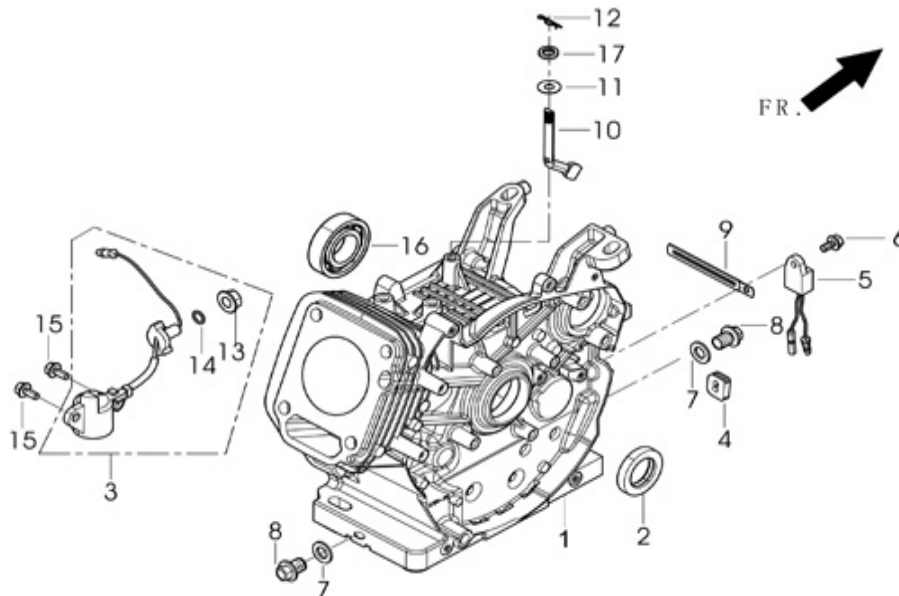

PARTS BREAKDOWN GENERATOR

MODEL:BE-6500ER

BEPOWEREQUIPMENT

.COM

PARTS BREAKDOWN GENERATOR

MODEL:BE-6500ER

CYLINDER HEAD AND COVER

REF NO.	DESCRIPTION	QTY	PART NO.
5	CYLINDER HEAD GASKET	1	85.571.021
6	COVER SUBASSEMBLY	1	85.571.022
7	CYLINDER HEAD COVER GASKETE	1	
16	SPARK PLUG	1	85.519.001

CRANKCASE

REF NO.	DESCRIPTION	QTY	PART NO.
3	OIL SENSOR	1	85.571.003
5	OIL ALERT	1	

PARTS BREAKDOWN GENERATOR

MODEL:BE-6500ER

CYLINDER HEAD AND CAM SHAFT

REF NO.	DESCRIPTION	QTY	PART NO.
ALL NUMBERS	COMPLETE CYLINDER HEAD & CAM SHAFT ASSEMBLY	1	85.571.066

REF #	DESCRIPTION	QTY	BE PART #
1	CONTROL ASSEMBLY, THROTTLE	1	85.571.137
2	THROTTLE VALVE RETURN SPRING	1	85.571.829
3	GOVERNOR ROD	1	
4	GOVERNOR SPRING	1	
5	GOVERNOR ARM	1	

PARTS BREAKDOWN GENERATOR

MODEL:BE-6500ER

CRANKCASE COVER

REF NO.	DESCRIPTION	QTY	PART NO.
3	OIL DIPSTIC	1	85.571.020
2	CRANKCASE GASKET	1	85.571.341
15	OIL SEAL	1	

STARTER

REF NO.	DESCRIPTION	QTY	PART NO.
12	RECOIL ASSEMBLY	1	85.571.026

PARTS BREAKDOWN GENERATOR