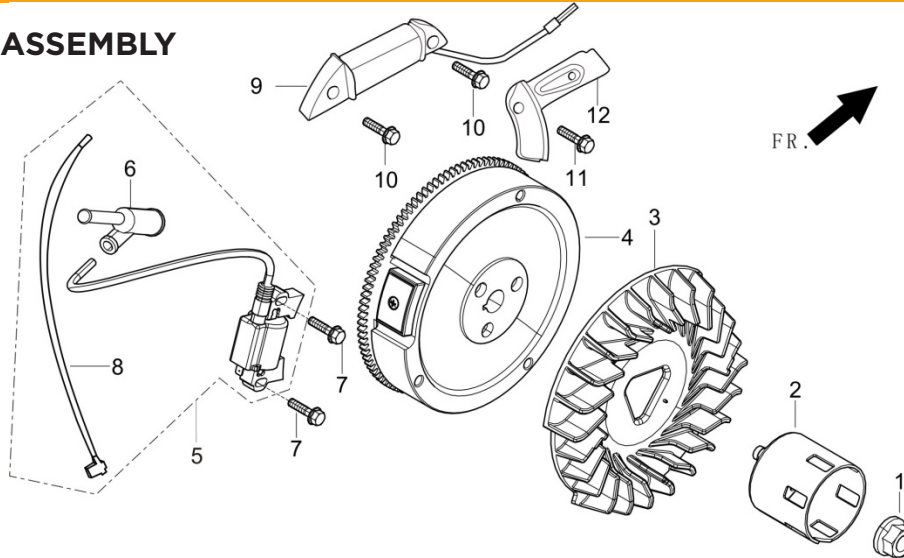

FLYWHEEL SUBASSEMBLY

REF NO.	DESCRIPTION	QTY	PART NO.
5	IGNITION COIL	1	85.571.032
9	CHARGE COIL SUBASSEMBLY	1	85.571.075