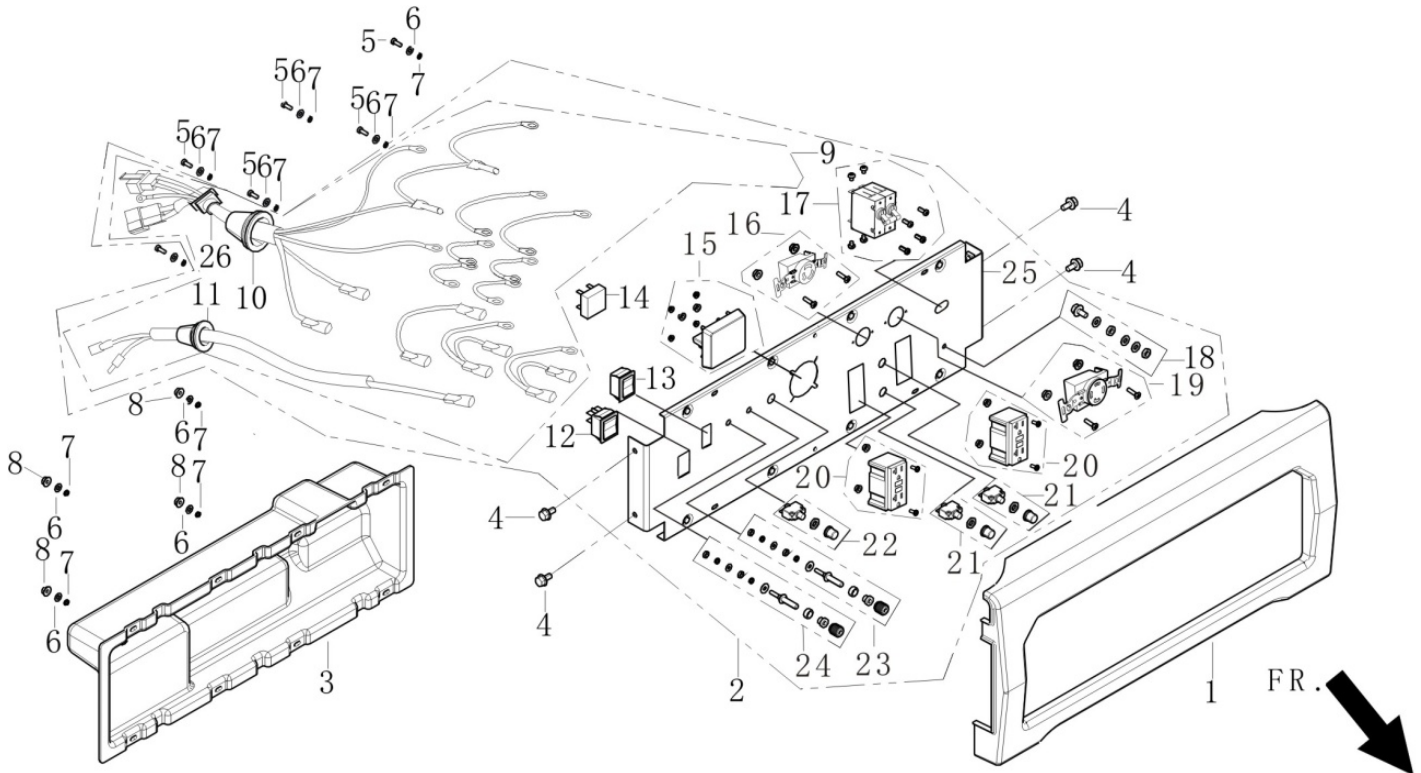

CONTROL PANEL ASSEMBLY