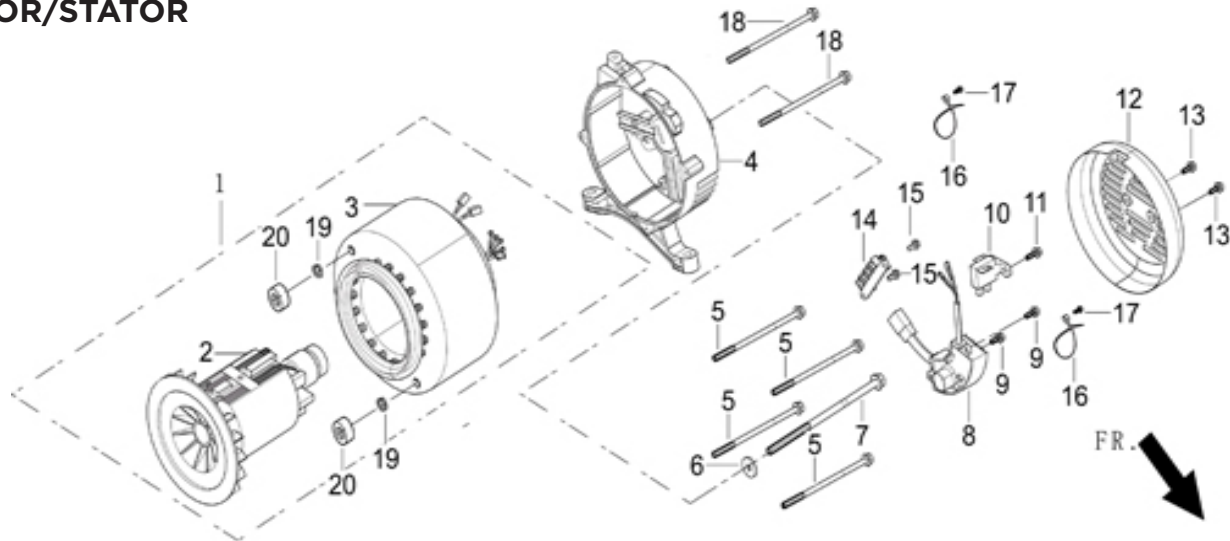

ROTOR/STATOR

REF NO.	DESCRIPTION	QTY	PART NO.
1	MOTOR ASSEMBLY	1	85.571.267
4	MOTOR BRACKET	1	85.571.127
8	VOLTAGE REGULATOR	1	85.571.081
10	CARBON BRUSH SUBASSEMBLY	1	85.571.082
12	MOTOR TAIL COVER (BLACK)	1	85.571.223