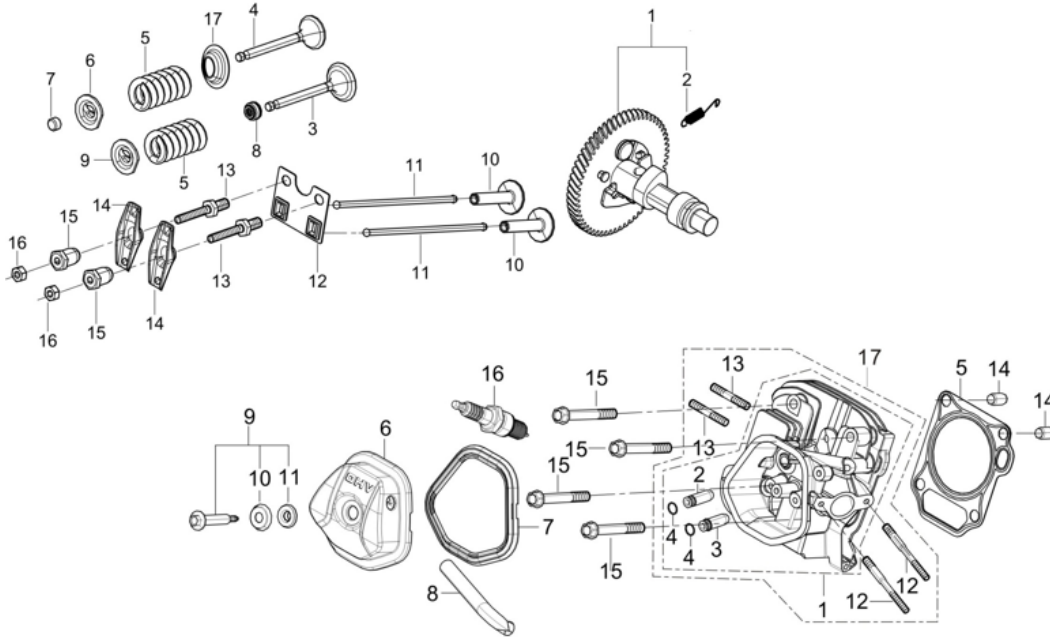

PARTS BREAKDOWN GENERATOR

MODEL:BE-6500ER

BEPOWEREQUIPMENT

.COM

PARTS BREAKDOWN GENERATOR

MODEL:BE-6500ER

CYLINDER HEAD AND COVER

REF NO.	DESCRIPTION	QTY	PART NO.
5	CYLINDER HEAD GASKET	1	85.571.021
6	COVER SUBASSEMBLY	1	85.571.022
7	CYLINDER HEAD COVER GASKETE	1	
16	SPARK PLUG	1	85.519.001

CRANKCASE

REF NO.	DESCRIPTION	QTY	PART NO.
3	OIL SENSOR	1	85.571.003
5	OIL ALERT	1	

PARTS BREAKDOWN GENERATOR

MODEL:BE-6500ER

CYLINDER HEAD AND CAM SHAFT

REF NO.	DESCRIPTION	QTY	PART NO.
ALL NUMBERS	COMPLETE CYLINDER HEAD & CAM SHAFT ASSEMBLY	1	85.571.066

REF #	DESCRIPTION	QTY	BE PART #
1	CONTROL ASSEMBLY, THROTTLE	1	85.571.137
2	THROTTLE VALVE RETURN SPRING	1	85.571.829
3	GOVERNOR ROD	1	
4	GOVERNOR SPRING	1	
5	GOVERNOR ARM	1	

PARTS BREAKDOWN GENERATOR

MODEL:BE-6500ER

CRANKCASE COVER

REF NO.	DESCRIPTION	QTY	PART NO.
3	OIL DIPSTIC	1	85.571.020
2	CRANKCASE GASKET	1	85.571.341
15	OIL SEAL	1	

STARTER

REF NO.	DESCRIPTION	QTY	PART NO.
12	RECOIL ASSEMBLY	1	85.571.026

PARTS BREAKDOWN GENERATOR