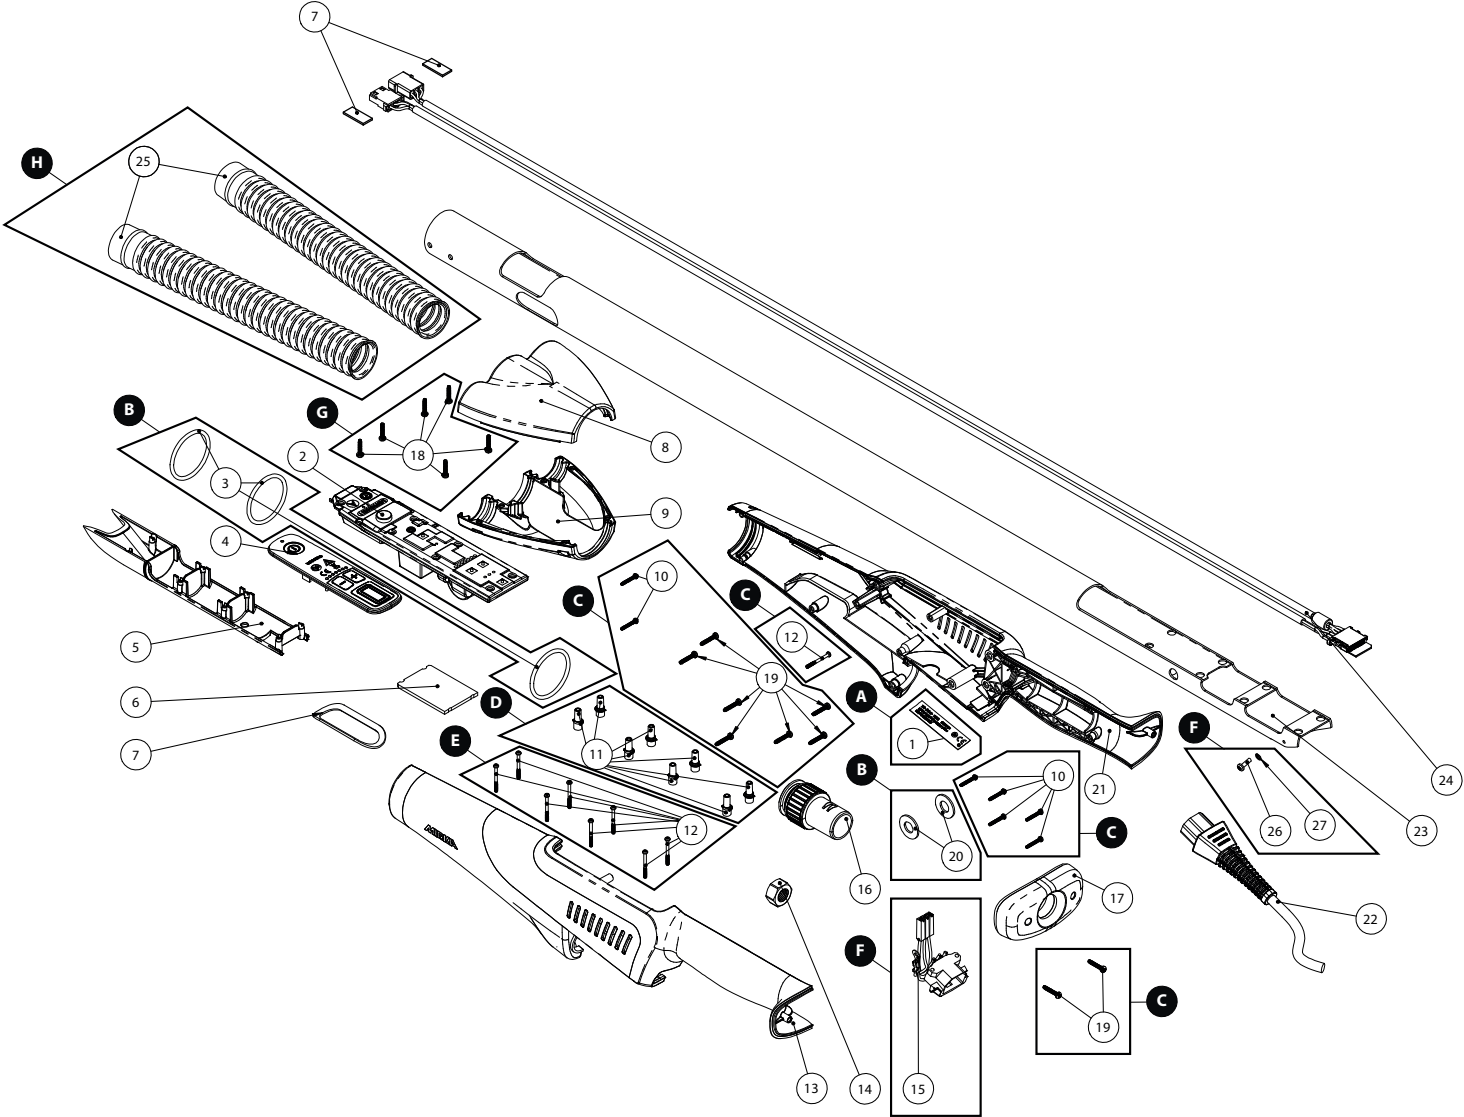

Exploded view of LEROS 225 mm (220-240V) – Handle

Updated 24.03.2020

Exploded view of LEROS 225 mm (220-240V) – Grinding head

Updated 12.02.2020

LEROS 225 mm (220-240V) Spare Part kits

Electrical tool must be serviced by a qualified repair person and in accordance with national requirements.

LEROS 225 mm (220-240V) Spare Part kits

Mirka code	Item	Description	Kit	Qty	Tightening torque
MIW9514711		Hole Screw kit			
	47	Hole Screws	L	8	0,8 Nm
MIW9524811		Joint Screw kit			
	48	Screw Caps	M	2	3 Nm / 5 Nm
	50	O-Ring		4	
51	Joint Screws M5 **	4			
MIW9515411		Joint Fork kit			
	52	Screws M4x50	N	2	1,4 Nm
	53	Joint Fork		2	
54	Lock Nut	2			
MIW9536011		Screw Pad Conversion kit			
	40	Screw STS-PLUS KN6039 2,5x10-T8	O	2	0,8 Nm
	43a	Backing Pad 225mm (Screw Mounting of Interface)		1	
	45	Cover Cap		1	
	46	Interface		1	
47	Hole Screws	8			
MIW9523211		Dynamic Weight kit			
	32	Screws M5x10	P	1	3 Nm
	34	Fan Washer		1	
36	Dynamic Weight	1			

LEROS 225 mm (220-240V) Spare Parts

Mirka code	Item	Description	Kit	Qty	Tightening torque
	45	Cover Cap	K,O	1	
MIW9514611	46	Interface	O	1	
	47	Hole Screws	L,O	8	
	48	Screw caps	M	2	
MIW9514911	49	Joint Ring		1	
	50	O-Rings	M	4	
	51	Joint screws M5	M	4	
	52	Screws M4x50	N	2	
	53	Joint Forks	N	2	
	54	Lock Nuts	N	2	
MIW9525711	57	Spindle + Bearing Assembly		1	