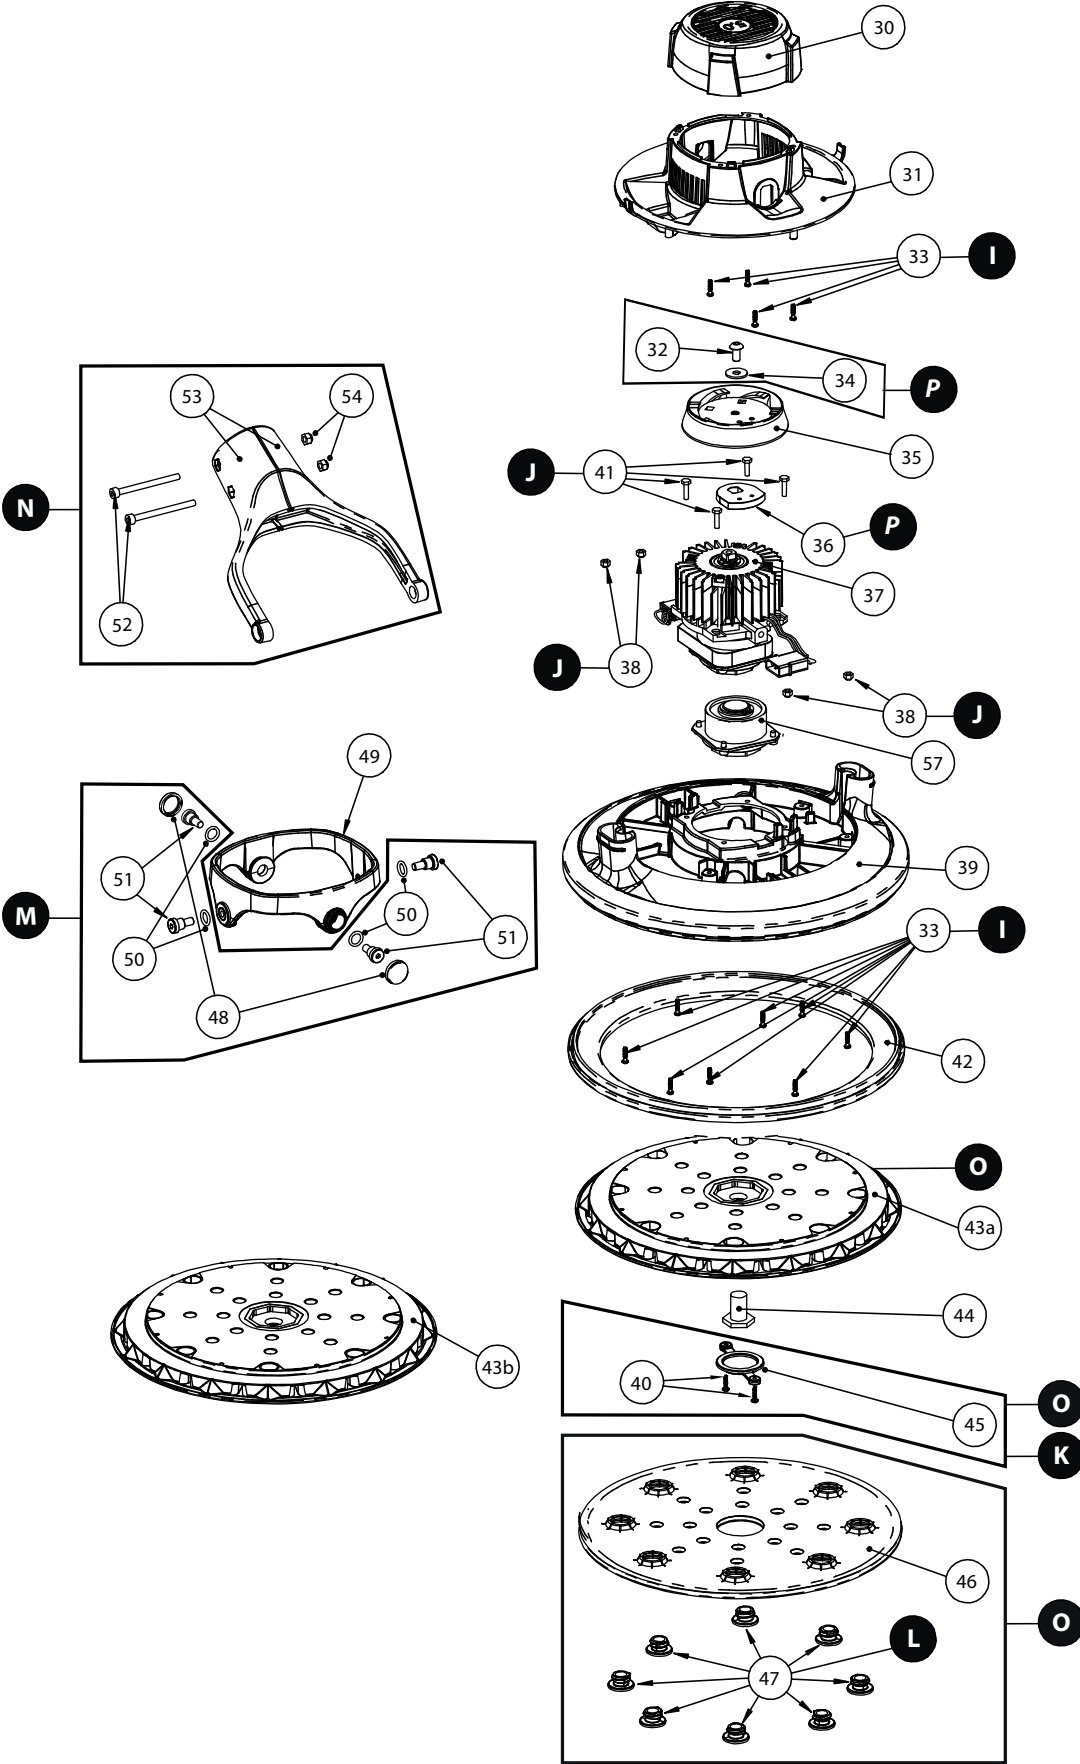

Exploded view of LEROS 225 mm (220-240V) – Handle

Updated 24.03.2020

Exploded view of LEROS 225 mm (220-240V) – Grinding head

Updated 12.02.2020

LEROS 225 mm (220-240V) Spare Part kits

Electrical tool must be serviced by a qualified repair person and in accordance with national requirements.

LEROS 225 mm (220-240V) Spare Part kits

Mirka code	Item	Description	Kit	Qty	Tightening torque
MIW9514711		Hole Screw kit			
	47	Hole Screws	L	8	0,8 Nm
MIW9524811		Joint Screw kit			
	48	Screw Caps	M	2	3 Nm / 5 Nm
	50	O-Ring		4	
51	Joint Screws M5 **	4			
MIW9515411		Joint Fork kit			
	52	Screws M4x50	N	2	1,4 Nm
	53	Joint Fork		2	
54	Lock Nut	2			
MIW9536011		Screw Pad Conversion kit			
	40	Screw STS-PLUS KN6039 2,5x10-T8	O	2	0,8 Nm
	43a	Backing Pad 225mm (Screw Mounting of Interface)		1	
	45	Cover Cap		1	
	46	Interface		1	
47	Hole Screws	8			
MIW9523211		Dynamic Weight kit			
	32	Screws M5x10	P	1	3 Nm
	34	Fan Washer		1	
36	Dynamic Weight	1			

LEROS 225 mm (220-240V) Spare Parts

Mirka code	Item	Description	Kit	Qty	Tightening torque
	45	Cover Cap	K,O	1	
MIW9514611	46	Interface	O	1	
	47	Hole Screws	L,O	8	
	48	Screw caps	M	2	
MIW9514911	49	Joint Ring		1	
	50	O-Rings	M	4	
	51	Joint screws M5	M	4	
	52	Screws M4x50	N	2	
	53	Joint Forks	N	2	
	54	Lock Nuts	N	2	
MIW9525711	57	Spindle + Bearing Assembly		1	