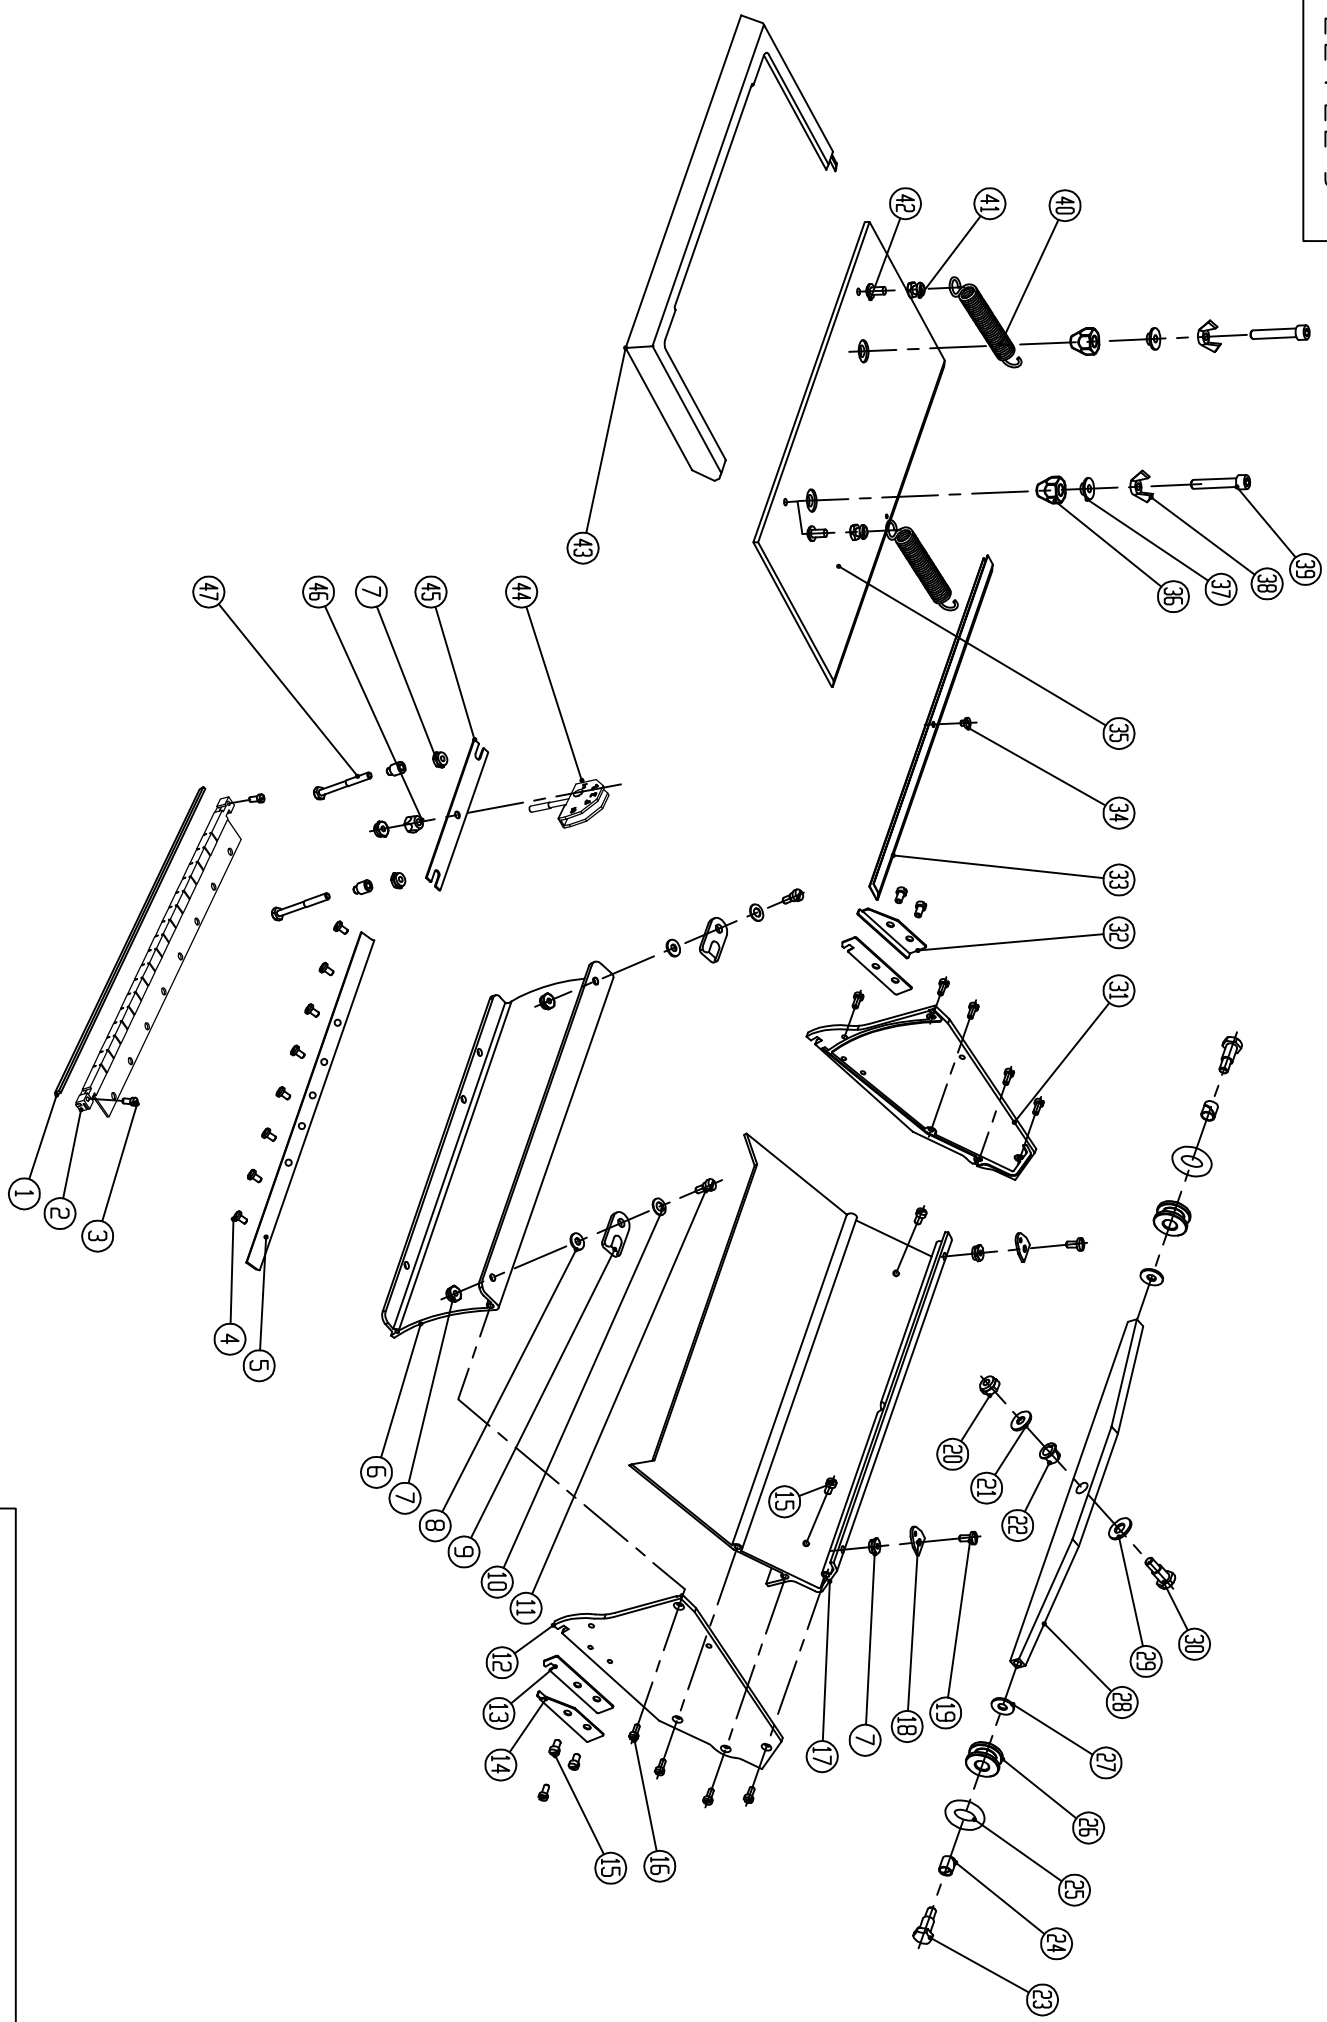

12 inch Mega Flat Box-4-769

Schematic #	Part #	Description	Schematic #	Part #	Description
1	7270	12" Blade	25	9685	Rubber Box Tire
2	7284	12" Blade Holder Assembly	26	9719	Black Box Wheel
3	7217	4-40x1/4 Screw	27	7177	Brass Washer
4	9219	Screw	28	9282	12" Axle
5	9211	12" Blade Holder Bracket	29	7178	Brass Washer
6	9599	12" Mega Front Plate	30	9237	Axle Bolt
7	7015	6-32 Lock Nut	31	9597	Right Mega Side Plate
8	9613	Plastic Washer	32	7212	Right Shoe
9	7792	Latch	33	9274	12" Metal Hinge
10	7798	Washer	34	9799	4-40 Screw
11	7793	6-32 Screw	35	9269	12" Pressure Plate
12	9596	Left Mega Side Plate	36	8306	Pressure Plate Nut
13	7224	Repair Clip	37	8232	T Nut
14	7239	Left Shoe	38	9916	Wing Nut
15	7012	6-32 Screw	39	8303	10-32x1 inch Screw
16	9701	4-40 Screw	40	9273	Pressure Plate Spring
17	9622	12" Mega Bottom Plate	41	8305	Spring Anchor
18	9240	Pressure Plate Spring Holder	42	8291	8-32x3/8 Screw
19	9245	6-32 Screw	43	8272	12" Gasket
20	8302	10-32 Lock Nut	44	7251	Dial
21	7177	Brass Washer	45	7275	12 & 14" Box Spring
22	7063	Bearing	46	7223	Dial Adjustment Nut
23	8301	Box Wheel Bolt	47	7213	Brass Pins
24	7119	Bearing			

4-769 12" Mega Box

LEVEL 5

4-769 12" Mega Box