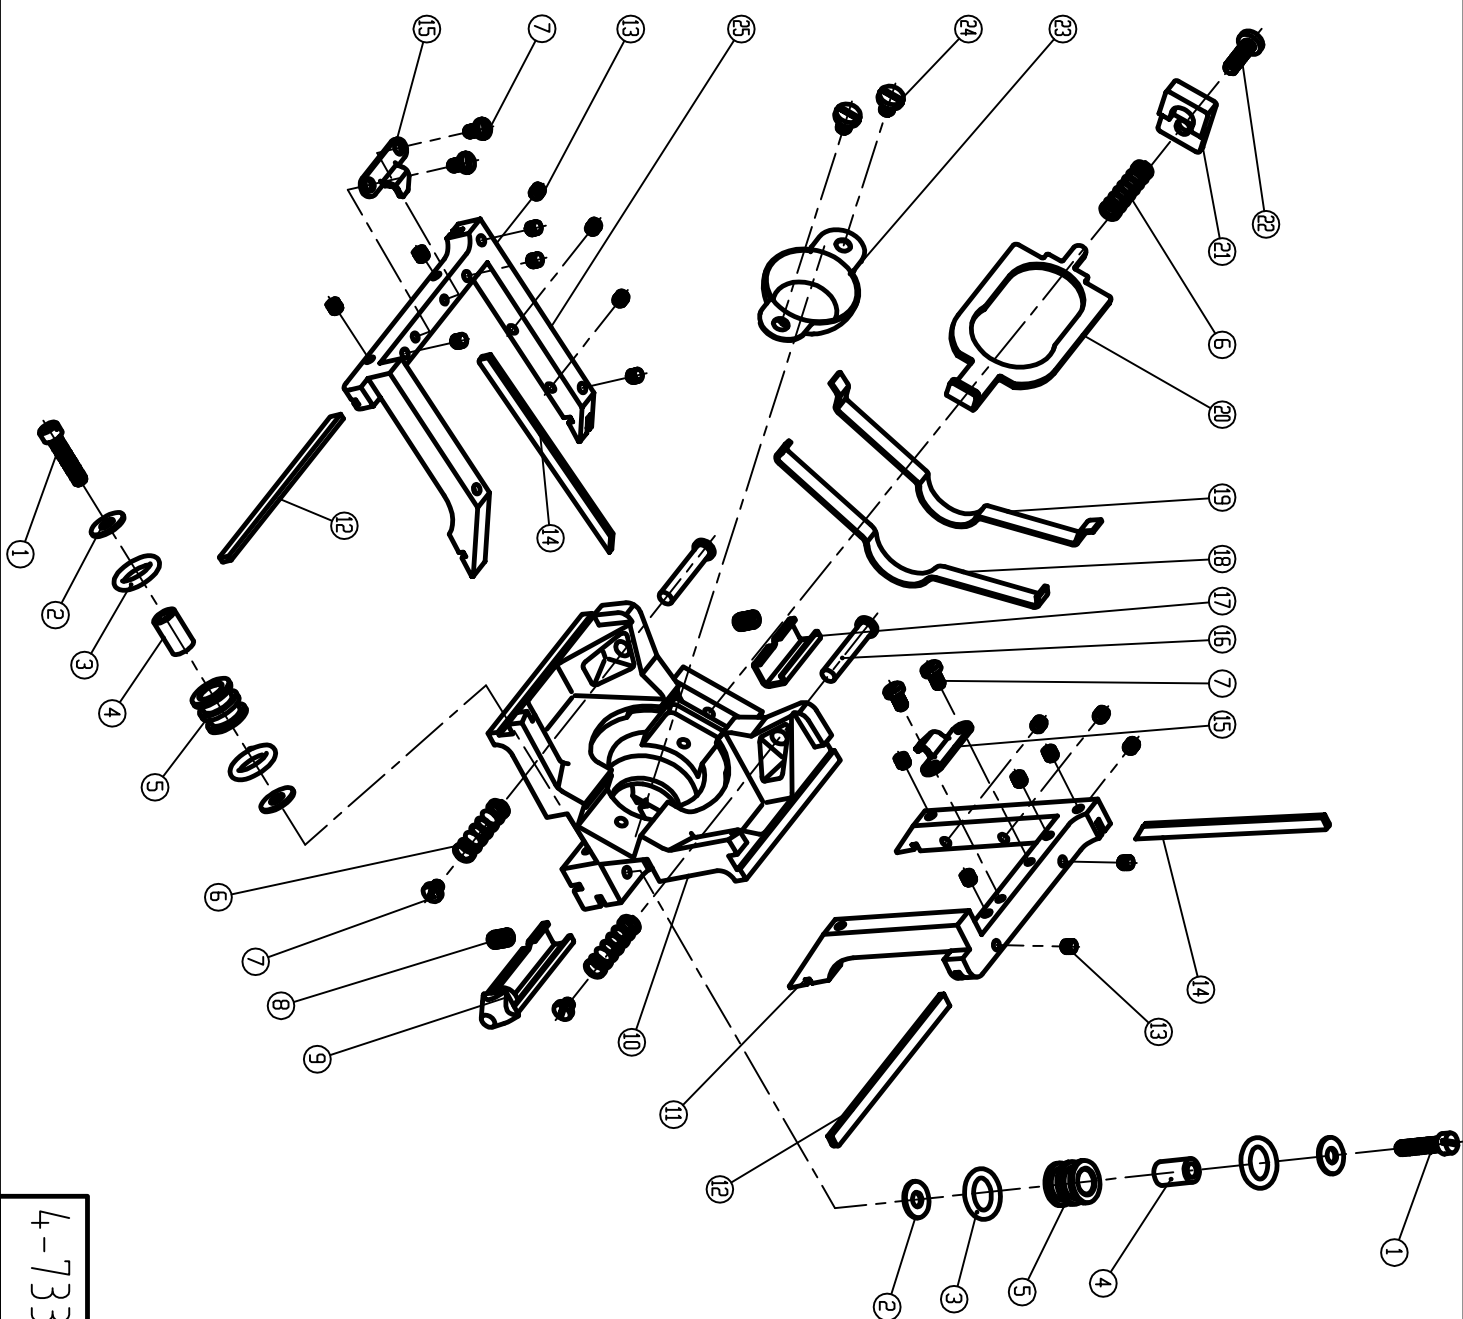

### 3" Corner Finisher 4-733

Schematic #	Part #	Description
1	9510	6-32 Screw
2	9511	SS Flat Washer
3	9512	CF Rubber Tire
4	9513	CF Wheel Bushing
5	9514	CF Wheel
6	7740	CF Clip Spring
7	9508	4-40 Screw
8	7190	Slotted Screw
9	9192	CF Bottom Clip
10	9183	3 " CF Body
11	9193	3" CF Left Frame
12	9189	2.5 & 3" Skid
13	9191	6-32 Screw
14	9188	3" CF Blade
15	9509	CF Frame Tabs
16	9501	Spring Tension Pin
17	9195	CF Top Clip
18	9520	3" CF Spring Small
19	9521	3" CF Spring Large
20	7741	CF Ball Locking Clip
21	7742	CF Lock Clip Tab
22	7075	6-32 Screw
23	7183	Insert Socket
24	7312	6-32 Screw
25	9194	3" CF Right Frame

4-733 3" Corner Finisher