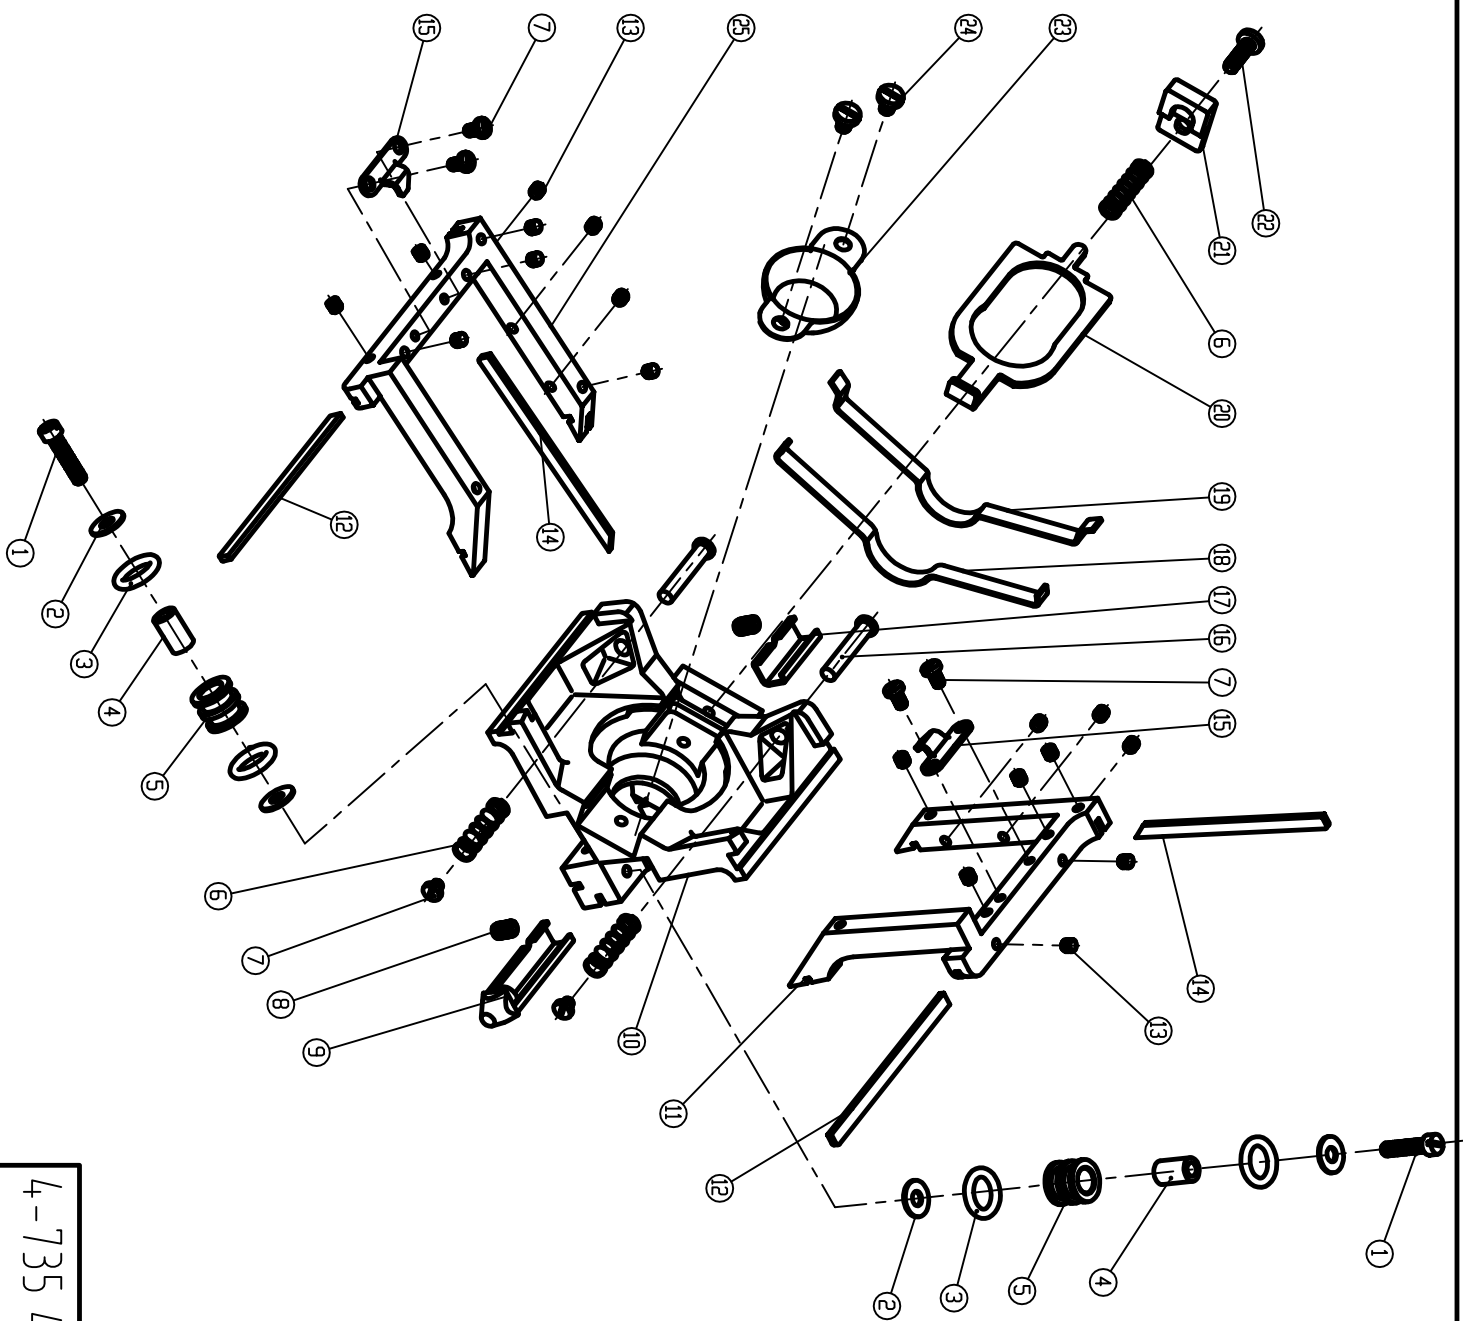

4" Corner Finisher 4-735

Schematic #	Part #	Description
1	9510	6-32 Screw
2	9511	SS Flat Washer
3	9512	CF Rubber Tire
4	9513	CF Wheel Bushing
5	9514	CF Wheel
6	7740	CF Clip Spring
7	9508	4-40 Screw
8	7190	Slotted Screw
9	9196	CF Bottom Clip
10	7546	4 " CF Body
11	7544	4" CF Left Frame
12	9525	3.5 & 4" Skid
13	9191	6-32 Screw
14	9816	4" CF Blade
15	9509	CF Frame Tabs
16	9501	Spring Tension Pin
17	9197	CF Top Clip
18	9526	4" CF Spring Small
19	9527	4" CF Spring Large
20	7741	CF Ball Locking Clip
21	7742	CF Lock Clip Tab
22	7075	6-32 Screw
23	7183	Insert Socket
24	7312	6-32 Screw
25	7545	4" CF Right Frame

4-735 4" Corner Finisher