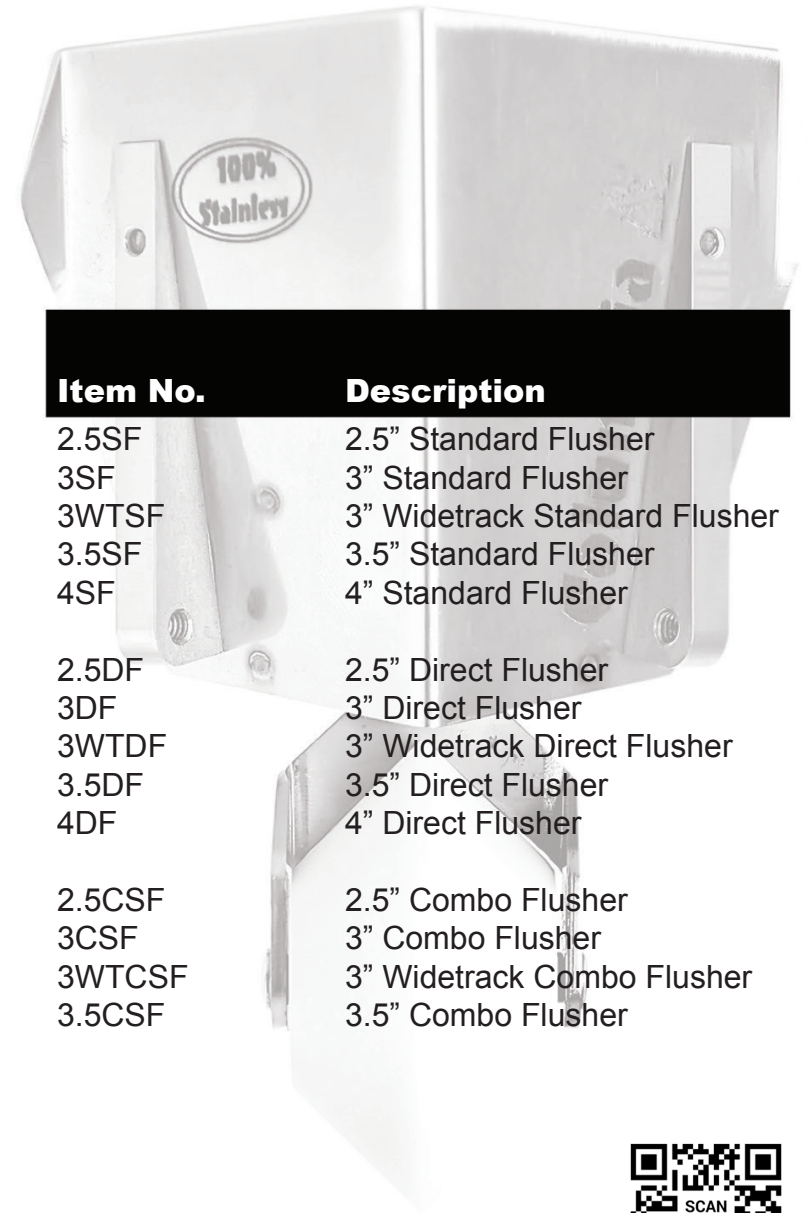

CORNER FLUSHERS

Columbia Corner Flushers are widely known for being the best on the market. These Flushers have redefined angle finishing. They are built from the best materials, but above all, every single Flusher is hand ground and checked on a granite plate for perfection. All Flushers come with wheels for easy glide.

Item No.	Description
----------	-------------

2.5SF	2.5" Standard Flusher
3SF	3" Standard Flusher
3WTSF	3" Widetrack Standard Flusher
3.5SF	3.5" Standard Flusher
4SF	4" Standard Flusher
2.5DF	2.5" Direct Flusher
3DF	3" Direct Flusher
3WTSDF	3" Widetrack Direct Flusher
3.5DF	3.5" Direct Flusher
4DF	4" Direct Flusher
2.5CSF	2.5" Combo Flusher
3CSF	3" Combo Flusher
3WTSFSF	3" Widetrack Combo Flusher
3.5CSF	3.5" Combo Flusher