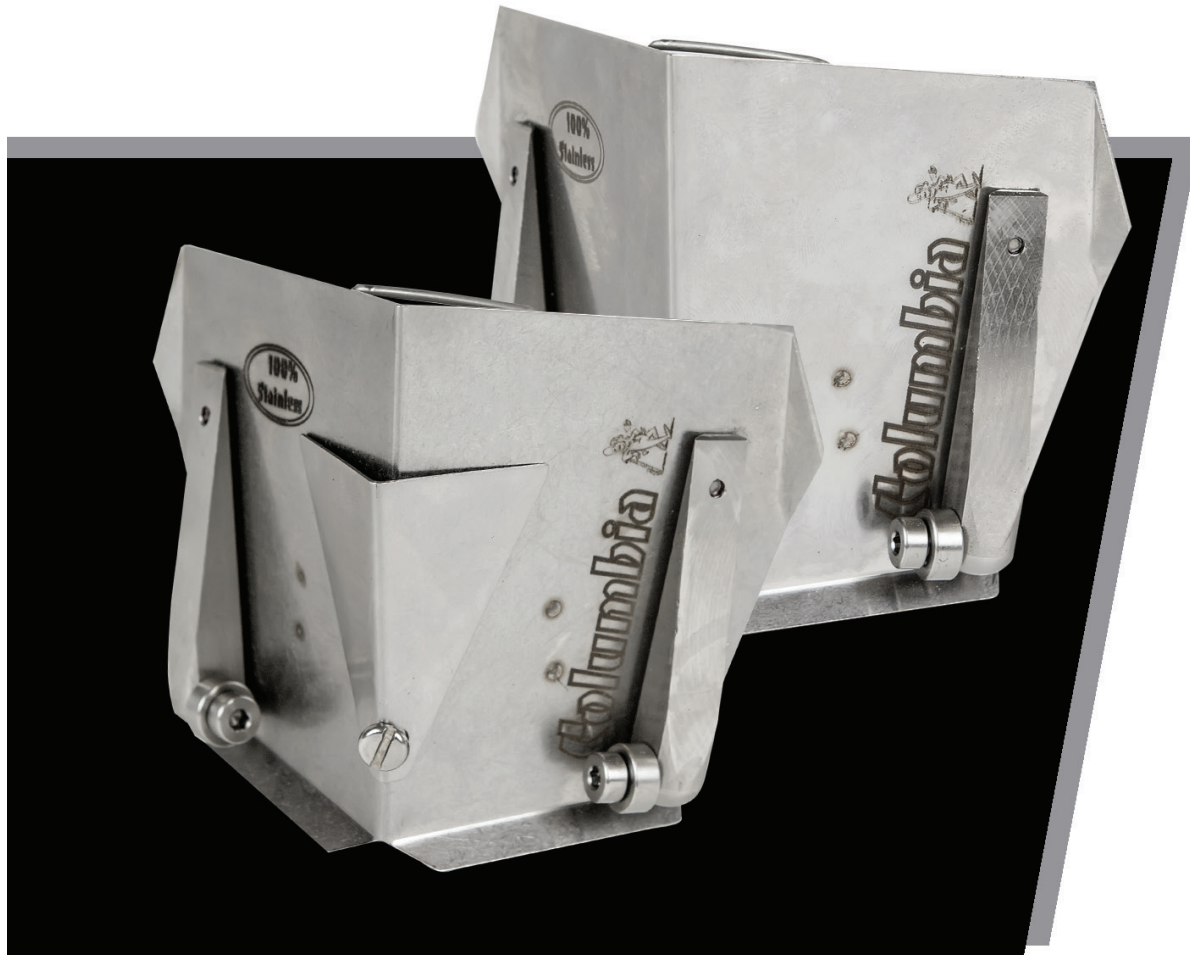

CORNER FLUSHERS

Columbia Corner Flushers are widely known for being the best on the market. These Flushers have redefined angle finishing. They are built from the best materials, but above all, every single Flusher is hand ground and checked on a granite plate for perfection. All Flushers come with wheels for easy glide.

Item No.	Description
----------	-------------

2.5SF	2.5" Standard Flusher
3SF	3" Standard Flusher
3WTSF	3" Widetrack Standard Flusher
3.5SF	3.5" Standard Flusher
4SF	4" Standard Flusher
2.5DF	2.5" Direct Flusher
3DF	3" Direct Flusher
3WTSDF	3" Widetrack Direct Flusher
3.5DF	3.5" Direct Flusher
4DF	4" Direct Flusher
2.5CSF	2.5" Combo Flusher
3CSF	3" Combo Flusher
3WTSFSF	3" Widetrack Combo Flusher
3.5CSF	3.5" Combo Flusher