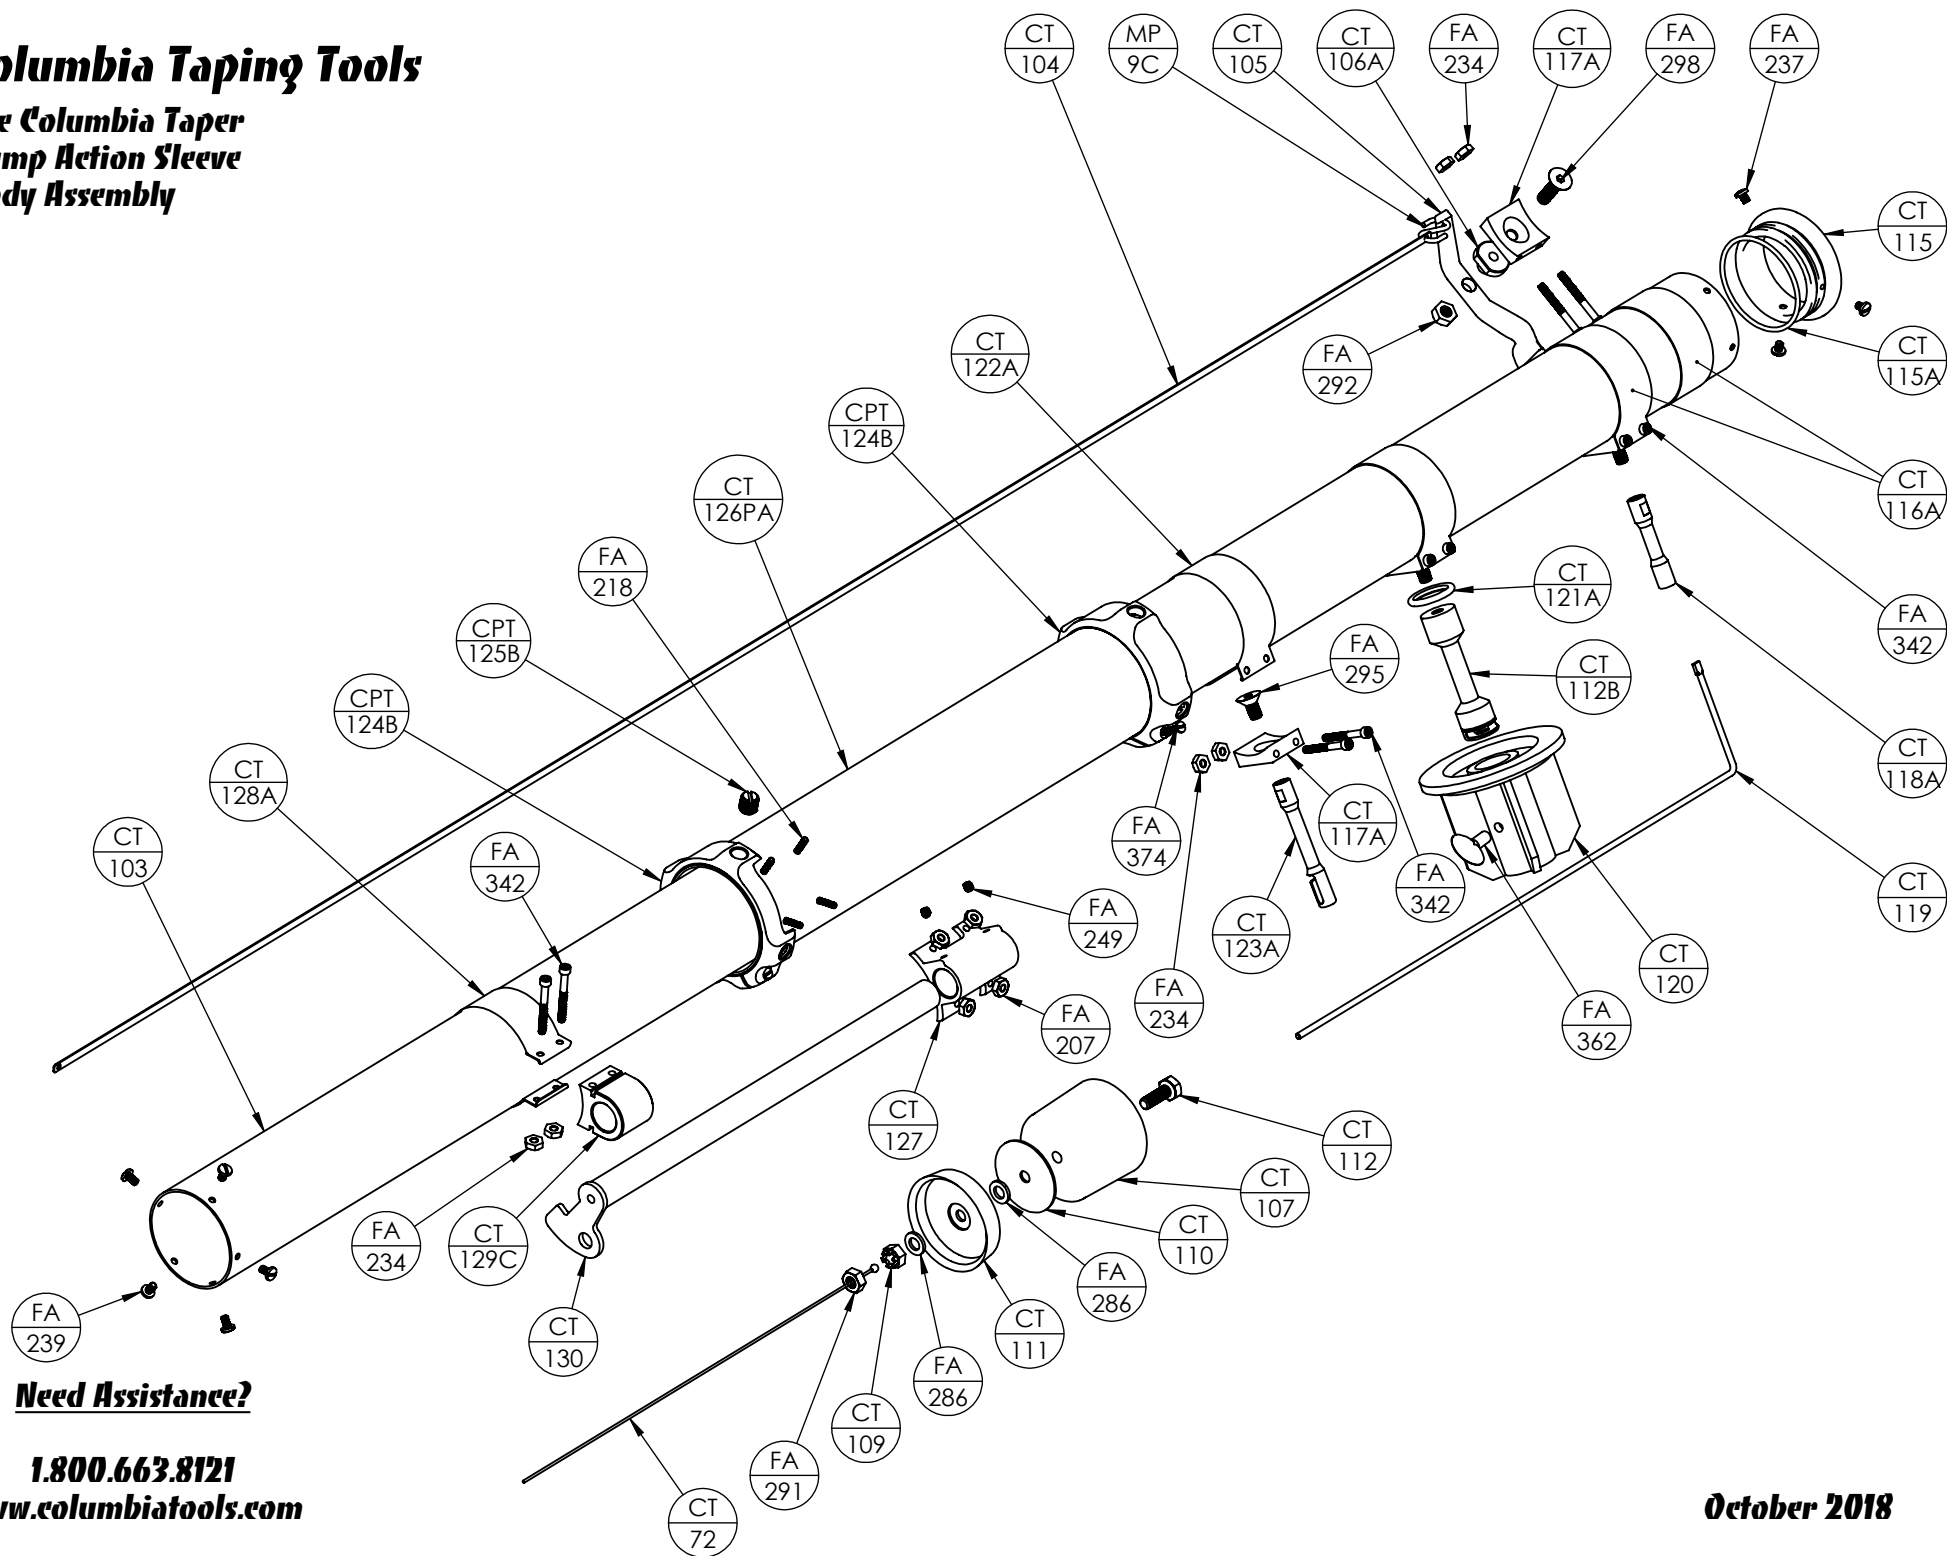

# Columbia Taping Tools

## The Columbia Taper Pump Action Sleeve Body Assembly

**Need Assistance?**

**1.800.663.8121**  
**[www.columbiatools.com](http://www.columbiatools.com)**

**October 2018**