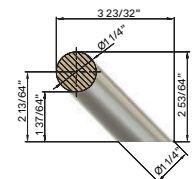

SINGLE FIX

CODE	DIAMETER	PROJECTION	LENGTH	CTC	OFFSET
C3304OAK	1 1/4"	2 53/64"	23 5/8"	15 3/4"	3 23/32"
C3306OAK	1 1/4"	2 53/64"	31 1/2"	23 5/8"	3 23/32"
C3308OAK	1 1/4"	2 53/64"	39 3/8"	31 1/2"	3 23/32"
C3310OAK	1 1/4"	2 53/64"	49 7/32"	41 11/32"	3 23/32"
C3313OAK	1 1/4"	2 53/64"	59 1/16"	51 3/16"	3 23/32"