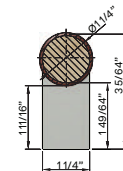

C3200 SERIES

C3200 NATURAL TIMBER / LEATHER HANDLE

DOUBLE FIX

CODE	DIAMETER	PROJECTION	LENGTH	CTC	OFFSET
C3204OAKL	1 1/4"	2 53/64"	23 5/8"	15 3/4"	3 23/32"
C3206OAKL	1 1/4"	2 53/64"	31 1/2"	23 5/8"	3 23/32"
C3208OAKL	1 1/4"	2 53/64"	39 3/8"	31 1/2"	3 23/32"
C3310OAKL	1 1/4"	2 53/64"	49 7/32"	41 11/32"	3 23/32"
C3213OAKL	1 1/4"	2 53/64"	59 1/16"	51 3/16"	3 23/32"

SINGLE FIX

CODE	DIAMETER	PROJECTION	LENGTH	CTC	OFFSET
C3204OAKL	1 1/4"	2 53/64"	23 5/8"	15 3/4"	3 23/32"
C3206OAKL	1 1/4"	2 53/64"	31 1/2"	23 5/8"	3 23/32"
C3208OAKL	1 1/4"	2 53/64"	39 3/8"	31 1/2"	3 23/32"
C3210OAKL	1 1/4"	2 53/64"	49 7/32"	41 11/32"	3 23/32"
C3213OAKL	1 1/4"	2 53/64"	59 1/16"	51 3/16"	3 23/32"