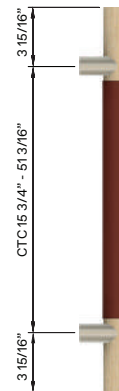

SINGLE FIX

CODE	DIAMETER	PROJECTION	LENGTH	CTC	OFFSET
C3304OAKL	1 1/4"	2 53/64"	23 5/8"	15 3/4"	3 23/32"
C3306OAKL	1 1/4"	2 53/64"	31 1/2"	23 5/8"	3 23/32"
C3308OAKL	1 1/4"	2 53/64"	39 3/8"	31 1/2"	3 23/32"
C3310OAKL	1 1/4"	2 53/64"	49 7/32"	41 11/32"	3 23/32"
C3313OAKL	1 1/4"	2 53/64"	59 1/16"	51 3/16"	3 23/32"