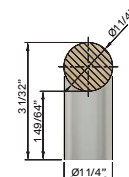

C3400 SERIES

C3400 NATURAL TIMBER HANDLE

DOUBLE FIX

CODE	DIAMETER	PROJECTION	LENGTH	CTC	OFFSET
C3404OAK	1 1/4"	2 53/64"	23 5/8"	15 3/4"	3 23/32"
C3406OAK	1 1/4"	2 53/64"	31 1/2"	23 5/8"	3 23/32"
C3408OAK	1 1/4"	2 53/64"	39 3/8"	31 1/2"	3 23/32"
C3410OAK	1 1/4"	2 53/64"	49 7/32"	41 11/32"	3 23/32"
C3413OAK	1 1/4"	2 53/64"	59 1/16"	51 3/16"	3 23/32"

SINGLE FIX

CODE	DIAMETER	PROJECTION	LENGTH	CTC	OFFSET
C3404OAK	1 1/4"	2 53/64"	23 5/8"	15 3/4"	3 23/32"
C3406OAK	1 1/4"	2 53/64"	31 1/2"	23 5/8"	3 23/32"
C3408OAK	1 1/4"	2 53/64"	39 3/8"	31 1/2"	3 23/32"
C3410OAK	1 1/4"	2 53/64"	49 7/32"	41 11/32"	3 23/32"
C3413OAK	1 1/4"	2 53/64"	59 1/16"	51 3/16"	3 23/32"