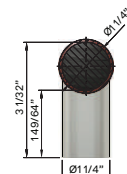

C3400 SERIES

C3400 BLACK TIMBER / LEATHER HANDLE

DOUBLE FIX

CODE	DIAMETER	PROJECTION	LENGTH	CTC	OFFSET
C3404BOKL	1 1/4"	2 53/64"	23 5/8"	15 3/4"	3 23/32"
C3406BOKL	1 1/4"	2 53/64"	31 1/2"	23 5/8"	3 23/32"
C3408BOKL	1 1/4"	2 53/64"	39 3/8"	31 1/2"	3 23/32"
C3410BOKL	1 1/4"	2 53/64"	49 7/32"	41 11/32"	3 23/32"
C3413BOKL	1 1/4"	2 53/64"	59 1/16"	51 3/16"	3 23/32"

SINGLE FIX

CODE	DIAMETER	PROJECTION	LENGTH	CTC	OFFSET
C3404BOKL	1 1/4"	2 53/64"	23 5/8"	15 3/4"	3 23/32"
C3406BOKL	1 1/4"	2 53/64"	31 1/2"	23 5/8"	3 23/32"
C3408BOKL	1 1/4"	2 53/64"	39 3/8"	31 1/2"	3 23/32"
C3410BOKL	1 1/4"	2 53/64"	49 7/32"	41 11/32"	3 23/32"
C3413BOKL	1 1/4"	2 53/64"	59 1/16"	51 3/16"	3 23/32"