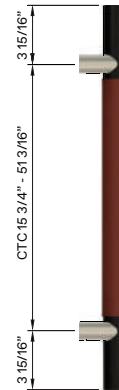

SINGLE FIX

CODE	DIAMETER	PROJECTION	LENGTH	CTC	OFFSET
C3304BOKL	1 1/4"	2 53/64"	23 5/8"	15 3/4"	3 23/32"
C3306BOKL	1 1/4"	2 53/64"	31 1/2"	23 5/8"	3 23/32"
C3308BOKL	1 1/4"	2 53/64"	39 3/8"	31 1/2"	3 23/32"
C3310BOKL	1 1/4"	2 53/64"	49 7/32"	41 11/32"	3 23/32"
C3313BOKL	1 1/4"	2 53/64"	59 1/16"	51 3/16"	3 23/32"