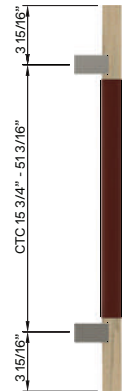

C3200 SERIES

C3200 NATURAL TIMBER / LEATHER HANDLE

DOUBLE FIX

CODE	DIAMETER	PROJECTION	LENGTH	CTC	OFFSET
C3204OAKL	1 1/4"	2 53/64"	23 5/8"	15 3/4"	3 23/32"
C3206OAKL	1 1/4"	2 53/64"	31 1/2"	23 5/8"	3 23/32"
C3208OAKL	1 1/4"	2 53/64"	39 3/8"	31 1/2"	3 23/32"
C3310OAKL	1 1/4"	2 53/64"	49 7/32"	41 11/32"	3 23/32"
C3213OAKL	1 1/4"	2 53/64"	59 1/16"	51 3/16"	3 23/32"

SINGLE FIX

CODE	DIAMETER	PROJECTION	LENGTH	CTC	OFFSET
C3204OAKL	1 1/4"	2 53/64"	23 5/8"	15 3/4"	3 23/32"
C3206OAKL	1 1/4"	2 53/64"	31 1/2"	23 5/8"	3 23/32"
C3208OAKL	1 1/4"	2 53/64"	39 3/8"	31 1/2"	3 23/32"
C3210OAKL	1 1/4"	2 53/64"	49 7/32"	41 11/32"	3 23/32"
C3213OAKL	1 1/4"	2 53/64"	59 1/16"	51 3/16"	3 23/32"