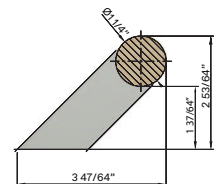

SINGLE FIX

CODE	DIAMETER	PROJECTION	LENGTH	CTC	OFFSET
C3104OAK	1 1/4"	2 53/64"	23 5/8"	15 3/4"	3 23/32"
C3106OAK	1 1/4"	2 53/64"	31 1/2"	23 5/8"	3 23/32"
C3108OAK	1 1/4"	2 53/64"	39 3/8"	31 1/2"	3 23/32"
C3110OAK	1 1/4"	2 53/64"	49 7/32"	41 11/32"	3 23/32"
C3113OAK	1 1/4"	2 53/64"	59 1/16"	51 3/16"	3 23/32"