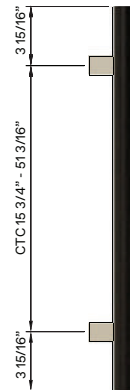

SINGLE FIX

CODE	DIAMETER	PROJECTION	LENGTH	CTC	OFFSET
C3104BOK	1 1/4"	2 53/64"	23 5/8"	15 3/4"	3 23/32"
C3106BOK	1 1/4"	2 53/64"	31 1/2"	23 5/8"	3 23/32"
C3108BOK	1 1/4"	2 53/64"	39 3/8"	31 1/2"	3 23/32"
C3110BOK	1 1/4"	2 53/64"	49 7/32"	41 11/32"	3 23/32"
C3113BOK	1 1/4"	2 53/64"	59 1/16"	51 3/16"	3 23/32"