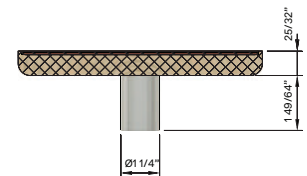

SINGLE FIX

CODE	PROJECTION	DIAMETER	CTC	OFFSET
C4125OAKL	2 9/16"	9 27/32"	5 29/32	4 59/64"