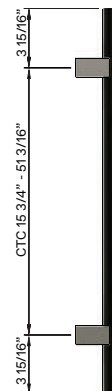

C3200 SERIES

C3200 BLACK TIMBER HANDLE

DOUBLE FIX

CODE	DIAMETER	PROJECTION	LENGTH	CTC	OFFSET
C3204BOK	1 1/4"	2 53/64"	23 5/8"	15 3/4"	3 23/32"
C3206BOK	1 1/4"	2 53/64"	31 1/2"	23 5/8"	3 23/32"
C3208BOK	1 1/4"	2 53/64"	39 3/8"	31 1/2"	3 23/32"
C3210BOK	1 1/4"	2 53/64"	49 7/32"	41 11/32"	3 23/32"
C3213BOK	1 1/4"	2 53/64"	59 1/16"	51 3/16"	3 23/32"

SINGLE FIX

CODE	DIAMETER	PROJECTION	LENGTH	CTC	OFFSET
C3204BOK	1 1/4"	2 53/64"	23 5/8"	15 3/4"	3 23/32"
C3206BOK	1 1/4"	2 53/64"	31 1/2"	23 5/8"	3 23/32"
C3208BOK	1 1/4"	2 53/64"	39 3/8"	31 1/2"	3 23/32"
C3210BOK	1 1/4"	2 53/64"	49 7/32"	41 11/32"	3 23/32"
C3213BOK	1 1/4"	2 53/64"	59 1/16"	51 3/16"	3 23/32"