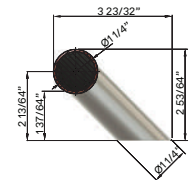

SINGLE FIX

CODE	DIAMETER	PROJECTION	LENGTH	CTC	OFFSET
C3304BOKL	1 1/4"	2 53/64"	23 5/8"	15 3/4"	3 23/32"
C3306BOKL	1 1/4"	2 53/64"	31 1/2"	23 5/8"	3 23/32"
C3308BOKL	1 1/4"	2 53/64"	39 3/8"	31 1/2"	3 23/32"
C3310BOKL	1 1/4"	2 53/64"	49 7/32"	41 11/32"	3 23/32"
C3313BOKL	1 1/4"	2 53/64"	59 1/16"	51 3/16"	3 23/32"