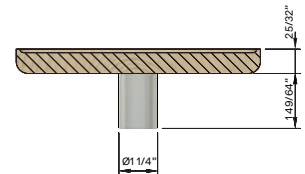

SINGLE FIX

CODE	PROJECTION	DIAMETER	CTC	OFFSET
C4125OAKL	2 9/16"	9 27/32"	5 29/32	4 59/64"