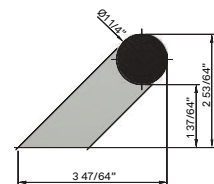

SINGLE FIX

CODE	DIAMETER	PROJECTION	LENGTH	CTC	OFFSET
C3104BOK	1 1/4"	2 53/64"	23 5/8"	15 3/4"	3 23/32"
C3106BOK	1 1/4"	2 53/64"	31 1/2"	23 5/8"	3 23/32"
C3108BOK	1 1/4"	2 53/64"	39 3/8"	31 1/2"	3 23/32"
C3110BOK	1 1/4"	2 53/64"	49 7/32"	41 11/32"	3 23/32"
C3113BOK	1 1/4"	2 53/64"	59 1/16"	51 3/16"	3 23/32"