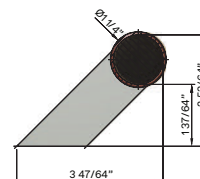

SINGLE FIX

CODE	DIAMETER	PROJECTION	LENGTH	CTC	FIXINGS
C3104BOKL	1 1/4"	2 53/64"	23 5/8"	15 3/4"	3 23/32"
C3106BOKL	1 1/4"	2 53/64"	31 1/2"	23 5/8"	3 23/32"
C3108BOKL	1 1/4"	2 53/64"	39 3/8"	31 1/2"	3 23/32"
C3110BOKL	1 1/4"	2 53/64"	49 7/32"	41 11/32"	3 23/32"
C3113BOKL	1 1/4"	2 53/64"	59 1/16"	51 3/16"	3 23/32"