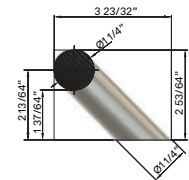

SINGLE FIX

CODE	DIAMETER	PROJECTION	LENGTH	CTC	OFFSET
C3304BOK	1 1/4"	2 53/64"	23 5/8"	15 3/4"	3 23/32"
C3306BOK	1 1/4"	2 53/64"	31 1/2"	23 5/8"	3 23/32"
C3308BOK	1 1/4"	2 53/64"	39 3/8"	31 1/2"	3 23/32"
C3310BOK	1 1/4"	2 53/64"	49 7/32"	41 11/32"	3 23/32"
C3313BOK	1 1/4"	2 53/64"	59 1/16"	51 3/16"	3 23/32"