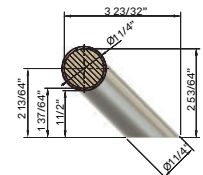

SINGLE FIX

CODE	DIAMETER	PROJECTION	LENGTH	CTC	OFFSET
C3304OAKL	1 1/4"	2 53/64"	23 5/8"	15 3/4"	3 23/32"
C3306OAKL	1 1/4"	2 53/64"	31 1/2"	23 5/8"	3 23/32"
C3308OAKL	1 1/4"	2 53/64"	39 3/8"	31 1/2"	3 23/32"
C3310OAKL	1 1/4"	2 53/64"	49 7/32"	41 11/32"	3 23/32"
C3313OAKL	1 1/4"	2 53/64"	59 1/16"	51 3/16"	3 23/32"