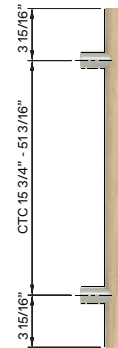

C3400 SERIES

C3400 NATURAL TIMBER HANDLE

DOUBLE FIX

CODE	DIAMETER	PROJECTION	LENGTH	CTC	OFFSET
C3404OAK	1 1/4"	2 53/64"	23 5/8"	15 3/4"	3 23/32"
C3406OAK	1 1/4"	2 53/64"	31 1/2"	23 5/8"	3 23/32"
C3408OAK	1 1/4"	2 53/64"	39 3/8"	31 1/2"	3 23/32"
C3410OAK	1 1/4"	2 53/64"	49 7/32"	41 11/32"	3 23/32"
C3413OAK	1 1/4"	2 53/64"	59 1/16"	51 3/16"	3 23/32"

SINGLE FIX

CODE	DIAMETER	PROJECTION	LENGTH	CTC	OFFSET
C3404OAK	1 1/4"	2 53/64"	23 5/8"	15 3/4"	3 23/32"
C3406OAK	1 1/4"	2 53/64"	31 1/2"	23 5/8"	3 23/32"
C3408OAK	1 1/4"	2 53/64"	39 3/8"	31 1/2"	3 23/32"
C3410OAK	1 1/4"	2 53/64"	49 7/32"	41 11/32"	3 23/32"
C3413OAK	1 1/4"	2 53/64"	59 1/16"	51 3/16"	3 23/32"