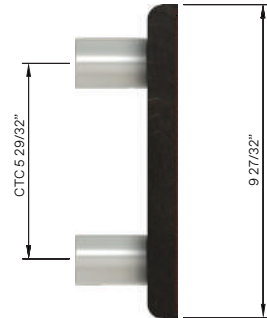

SINGLE FIX

CODE	PROJECTION	DIAMETER	CTC	OFFSET
C4225BOKL	2 1/4"	9 27/32"	5 29/32	4 59/64"