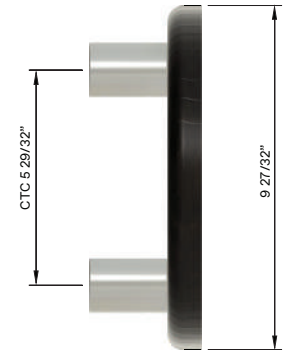

SINGLE FIX

CODE	PROJECTION	DIAMETER	CTC	OFFSET
C4125BOKL	2 9/16"	9 27/32"	5 29/32	4 59/64"