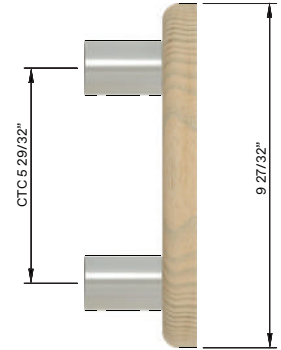

SINGLE FIX

CODE	PROJECTION	DIAMETER	CTC	OFFSET
C4125OAKL	2 9/16"	9 27/32"	5 29/32	4 59/64"