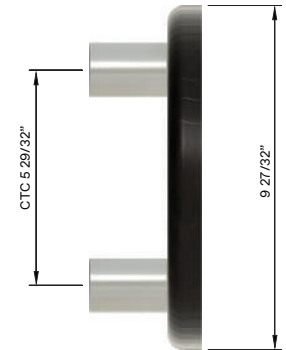

SINGLE FIX

CODE	PROJECTION	DIAMETER	CTC	OFFSET
C4125BOK	2 9/16"	9 27/32"	5 29/32	4 59/64"