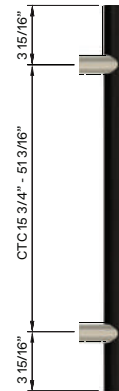

SINGLE FIX

CODE	DIAMETER	PROJECTION	LENGTH	CTC	OFFSET
C3304BOK	1 1/4"	2 53/64"	23 5/8"	15 3/4"	3 23/32"
C3306BOK	1 1/4"	2 53/64"	31 1/2"	23 5/8"	3 23/32"
C3308BOK	1 1/4"	2 53/64"	39 3/8"	31 1/2"	3 23/32"
C3310BOK	1 1/4"	2 53/64"	49 7/32"	41 11/32"	3 23/32"
C3313BOK	1 1/4"	2 53/64"	59 1/16"	51 3/16"	3 23/32"