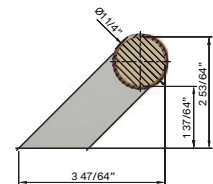

SINGLE FIX

CODE	DIAMETER	PROJECTION	LENGTH	CTC	OFFSET
C3104OAKL	1 1/4"	2 53/64"	23 5/8"	15 3/4"	3 23/32"
C3106OAKL	1 1/4"	2 53/64"	31 1/2"	23 5/8"	3 23/32"
C3108OAKL	1 1/4"	2 53/64"	39 3/8"	31 1/2"	3 23/32"
C3110OAKL	1 1/4"	2 53/64"	49 7/32"	41 11/32"	3 23/32"
C3113OAKL	1 1/4"	2 53/64"	59 1/16"	51 3/16"	3 23/32"