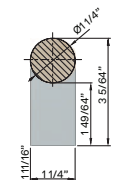

C3200 SERIES

C3200 NATURAL TIMBER HANDLE

DOUBLE FIX

CODE	DIAMETER	PROJECTION	LENGTH	CTC	FIXINGS
C3204OAK	1 1/4"	2 53/64"	23 5/8"	15 3/4"	3 23/32"
C3206OAK	1 1/4"	2 53/64"	31 1/2"	23 5/8"	3 23/32"
C3208OAK	1 1/4"	2 53/64"	39 3/8"	31 1/2"	3 23/32"
C3210OAK	1 1/4"	2 53/64"	49 7/32"	41 11/32"	3 23/32"
C3213OAK	1 1/4"	2 53/64"	59 1/16"	51 3/16"	3 23/32"

SINGLE FIX

CODE	DIAMETER	PROJECTION	LENGTH	CTC	FIXINGS
C3204OAK	1 1/4"	2 53/64"	23 5/8"	15 3/4"	3 23/32"
C3206OAK	1 1/4"	2 53/64"	31 1/2"	23 5/8"	3 23/32"
C3208OAK	1 1/4"	2 53/64"	39 3/8"	31 1/2"	3 23/32"
C3210OAK	1 1/4"	2 53/64"	49 7/32"	41 11/32"	3 23/32"
C3213OAK	1 1/4"	2 53/64"	59 1/16"	51 3/16"	3 23/32"