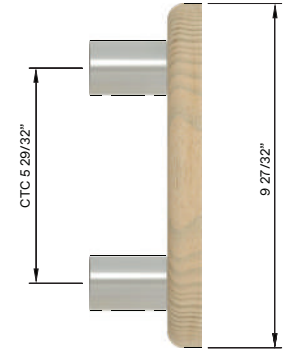

SINGLE FIX

CODE	PROJECTION	DIAMETER	CTC	OFFSET
C4125OAKL	2 9/16"	9 27/32"	5 29/32	4 59/64"