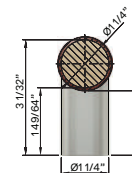

C3400 SERIES

C3400 NATURAL TIMBER / LEATHER HANDLE

DOUBLE FIX

CODE	DIAMETER	PROJECTION	LENGTH	CTC	OFFSET
C3404OAKL	1 1/4"	2 53/64"	23 5/8"	15 3/4"	3 23/32"
C3406OAKL	1 1/4"	2 53/64"	31 1/2"	23 5/8"	3 23/32"
C3408OAKL	1 1/4"	2 53/64"	39 3/8"	31 1/2"	3 23/32"
C3410OAKL	1 1/4"	2 53/64"	49 7/32"	41 11/32"	3 23/32"
C3413OAKL	1 1/4"	2 53/64"	59 1/16"	51 3/16"	3 23/32"

SINGLE FIX

CODE	DIAMETER	PROJECTION	LENGTH	CTC	OFFSET
C3404OAKL	1 1/4"	2 53/64"	23 5/8"	15 3/4"	3 23/32"
C3406OAKL	1 1/4"	2 53/64"	31 1/2"	23 5/8"	3 23/32"
C3408OAKL	1 1/4"	2 53/64"	39 3/8"	31 1/2"	3 23/32"
C3410OAKL	1 1/4"	2 53/64"	49 7/32"	41 11/32"	3 23/32"
C3413OAKL	1 1/4"	2 53/64"	59 1/16"	51 3/16"	3 23/32"