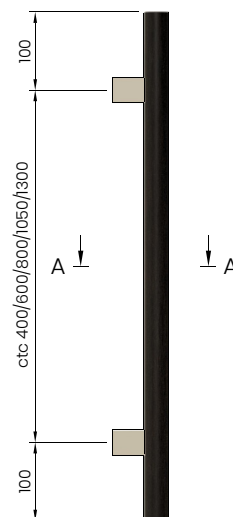

C3100BOK Black Timber Handle - Double Fix

CODE	DIAMETER	PROJECTION	LENGTH	CTC	FIXINGS
C3104BOK	32	72	600	400	2
C3106BOK	32	72	800	600	2
C3108BOK	32	72	1000	800	2
C3110BOK	32	72	1250	1050	2
C3113BOK	32	72	1500	1300	3

C3100BOK Black Timber Handle - Single Fix

CODE	DIAMETER	PROJECTION	LENGTH	CTC	FIXINGS
C3104BOK-S	32	72	600	400	2
C3106BOK-S	32	72	800	600	2
C3108BOK-S	32	72	1000	800	2
C3110BOK-S	32	72	1250	1050	2
C3113BOK-S	32	72	1500	1300	2

Dimensions are in mm. Custom sizes available on request
 Timber type is American White Oak. Custom timber types available on request
 Handle Projections are SSS. Custom colours available on request

How to specify