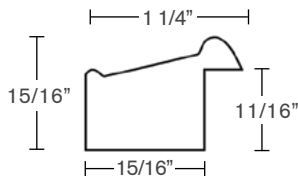

SK69-11

H: 5/8" | W: 1 1/2"
R: 3/8" | B: 1 1/2"

SK975-11

H: 1 1/4" | W: 1 1/2"
R: 3/4" | B: 1 1/8"

SK3006-2-PT

H: 9/16" | W: 3/4"
R: 3/8" B: 3/8"

SK327-2-S

H: 3/16" | W: 1 1/8"
R: 11/16" B:

SK4097-2-PT (Matt White)

H: 1" | W: 3/4"
R: 3/4" | B: 9/16"

SK4096-2-PT (Matt White)

H: 1 15/16" | W: 3/4"
R: 1 5/8" | B: 1/2"

SK4297-2-PT (Matt White)

H: 5/8" | W: 1"
R: 3/8" | B: 3/4"

SK4275-1-PT (Matt White)

H: 13/16" | W: 2"
R: 1/2" B: 1 5/8"

SK4209-5-PT (SKY-05)

H: 15/16" | W: 1 1/4"
R: 11/16" | B: 15/16"

SK4277-1-PT (SKY-04)

H: 1 5/16" | W: 2"
R: 1/2" | B: 1 3/4"

SK4276-1-PT (SKY-03)

H: 1 5/16" | W: 1 5/16"
R: 1/2" | B: 1"