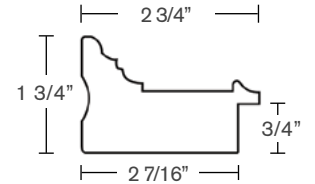

SK4090-1-PT

H: 1 1/2" | W: 1"
R: 1 1/8" | B: 11/16"

SK4097-1-PT

H: 1" | W: 3/4"
R: 3/4" | B: 9/16"

SK4134-1-PT

H: 9/16" | W: 1"
R: 7/16" | B: 3/4"

SK4096-1-PT

H: 1 15/16" | W: 3/4"
R: 1 11/16" | B: 1/2"

SK4279-1-PT (140652)

H: 7/8" | W: 7/8"
R: 3/4" | B: 5/8"

SK4297-1-PT (MATT BLACK)

H: 5/8" | W: 1" | R: 7/16" | B: 3/4"

SK4255-1-PT (E-MAPLE BLK)

H: 1 9/16" | W: 1 1/16"
R: 1 1/4" | B: 13/16"

TF4297-1-PT

H: 5/8" | W: 1"
R: 3/8" | B: 3/4"

TF4298-1-PT

H: 3/4" | W: 1 1/2"
R: 3/8" | B: 1 5/8"

SK 4091-1-GF

H: 2" | W: 1 3/4"
R: 1 9/16" | B: 1 3/8"

SK4161-4-PT (C-18)

H: 13/16" | W: 1 9/16"
R: 3/8" | B: 1 1/4"

SK4254-1-PT (BBH-18 BLK)

H: 1 3/4" | W: 2 1/16"
R: 1" | B: 1 3/4"

SK4376-1-PT (667593)

H: 1 3/4" | W: 2 3/4"
R: 3/4" | B: 2 7/16"

SK4253-1-PT (2" BLCK WOOD)

H: 13/16" | W: 2"
R: 1/2" | B: 1 11/16"

SK4091-1-PT

H: 2" | W: 1 11/16"
R: 1 9/16" | B:

SK327-1-PT

H: 3/16" | W: 1 1/8"