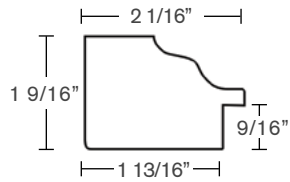

SK4256-1-SF (350790)

H: 1 9/16" | W: 1 3/16"
R: 1 1/8" | B: 7/8"