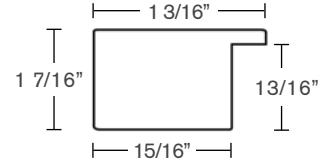

H: 13/16" | W: 2"
R: 1/2" B: 1 5/8"

SK4209-5-PT (SKY-05)

H: 15/16" | W: 1 1/4"
R: 11/16" | B: 15/16"

SK4277-1-PT (SKY-04)

H: 1 5/16" | W: 2"
R: 1/2" | B: 1 3/4"

SK4276-1-PT (SKY-03)

H: 1 5/16" | W: 1 5/16"
R: 1/2" | B: 1"

SK4253-2-PT (SKY-02)

H: 13/16" | W: 2"
R: 1/2" | B: 1 3/4"

TF4134-2-PT

H: 9/16" | W: 1"
R: 7/16" | B: 3/4"

SK4092-1-GF

H: 1 7/16" | W: 1 3/16"
R: 13/16" | B: 15/16"

SK4093-1-GF

H: 1 1/8" | W: 2 3/16"
R: 13/16" | B: 1 13/16"