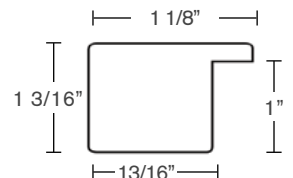

SK4253-2-PT (SKY-02)

H: 13/16" | W: 2"
R: 1/2" | B: 1 3/4"

TF4134-2-PT

H: 9/16" | W: 1"
R: 7/16" | B: 3/4"

SK4092-1-GF

H: 1 7/16" | W: 1 3/16"
R: 13/16" | B: 15/16"

SK4093-1-GF

H: 1 1/8" | W: 2 3/16"
R: 13/16" | B: 1 13/16"

SK4094-1-GF

H: 13/16" | W: 1 1/4"
R: 5/8" | B: 1"

SK3/4B

H: 9/16" | W: 13/16"
R: 7/16" | B: 9/16"

SK4257-1-SF (335552)

H: 1 3/16" | W: 1 1/8"
R: 1" | B: 13/16"

SK4208

H: 5/8" | W: 3/4" R: 3/8" B: 1/2"