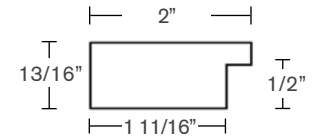

TF4297-1-PT

H: 5/8" | W: 1"
R: 3/8" | B: 3/4"

TF4298-1-PT

H: 3/4" | W: 1 1/2"
R: 3/8" | B: 1 5/8"

SK 4091-1-GF

H: 2" | W: 1 3/4"
R: 1 9/16" | B: 1 3/8"

SK4161-4-PT (C-18)

H: 13/16" | W: 1 9/16"
R: 3/8" | B: 1 1/4"

SK4254-1-PT (BBH-18 BLK)

H: 1 3/4" | W: 2 1/16"
R: 1" | B: 1 3/4"

SK4376-1-PT (667593)

H: 1 3/4" | W: 2 3/4"
R: 3/4" | B: 2 7/16"

SK4253-1-PT (2" BLCK WOOD)

H: 13/16" | W: 2"
R: 1/2" | B: 1 11/16"

SK4091-1-PT