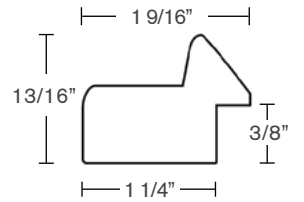

SK4096-1-PT

H: 1 15/16" | W: 3/4"
R: 1 11/16" | B: 1/2"

SK4279-1-PT (140652)

H: 7/8" | W: 7/8"
R: 3/4" | B: 5/8"

SK4297-1-PT (MATT BLACK)

H: 5/8" | W: 1" | R: 7/16" | B: 3/4"

SK4255-1-PT (E-MAPLE BLK)

H: 1 9/16" | W: 1 1/16"
R: 1 1/4" | B: 13/16"

TF4297-1-PT

H: 5/8" | W: 1"
R: 3/8" | B: 3/4"

TF4298-1-PT

H: 3/4" | W: 1 1/2"
R: 3/8" | B: 1 5/8"

SK 4091-1-GF

H: 2" | W: 1 3/4"
R: 1 9/16" | B: 1 3/8"

SK4161-4-PT (C-18)

H: 13/16" | W: 1 9/16"
R: 3/8" | B: 1 1/4"