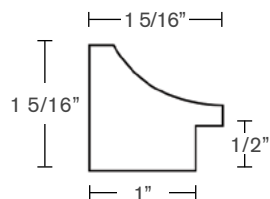

SK4097-2-PT (Matt White)

H: 1" | W: 3/4"
R: 3/4" | B: 9/16"

SK4096-2-PT (Matt White)

H: 1 15/16" | W: 3/4"
R: 1 5/8" | B: 1/2"

SK4297-2-PT (Matt White)

H: 5/8" | W: 1"
R: 3/8" | B: 3/4"

SK4275-1-PT (Matt White)

H: 13/16" | W: 2"
R: 1/2" B: 1 5/8"

SK4209-5-PT (SKY-05)

H: 15/16" | W: 1 1/4"
R: 11/16" | B: 15/16"

SK4277-1-PT (SKY-04)

H: 1 5/16" | W: 2"
R: 1/2" | B: 1 3/4"

SK4276-1-PT (SKY-03)

H: 1 5/16" | W: 1 5/16"
R: 1/2" | B: 1"