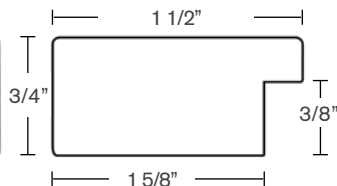

SK4211-1-PT (842421)

H: 2 1/16" | W: 1 1/4"
R: 1 1/2" | B: 15/16"

SK4090-1-PT

H: 1 1/2" | W: 1"
R: 1 1/8" | B: 11/16"

SK4097-1-PT

H: 1" | W: 3/4"
R: 3/4" | B: 9/16"

SK4134-1-PT

H: 9/16" | W: 1"
R: 7/16" | B: 3/4"

SK4096-1-PT

H: 1 15/16" | W: 3/4"
R: 1 11/16" | B: 1/2"

SK4279-1-PT (140652)

H: 7/8" | W: 7/8"
R: 3/4" | B: 5/8"

SK4297-1-PT (MATT BLACK)

H: 5/8" | W: 1" | R: 7/16" | B: 3/4"

SK4255-1-PT (E-MAPLE BLK)

H: 1 9/16" | W: 1 1/16"
R: 1 1/4" | B: 13/16"

TF4297-1-PT

H: 5/8" | W: 1"
R: 3/8" | B: 3/4"

TF4298-1-PT

H: 3/4" | W: 1 1/2"
R: 3/8" | B: 1 5/8"

SK 4091-1-GF

H: 2" | W: 1 3/4"
R: 1 9/16" | B: 1 3/8"

SK4161-4-PT (C-18)

H: 13/16" | W: 1 9/16"
R: 3/8" | B: 1 1/4"