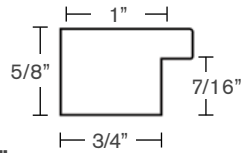

SK4211-1-PT (842421)

H: 2 1/16" | W: 1 1/4"
R: 1 1/2" | B: 15/16"

SK4090-1-PT

H: 1 1/2" | W: 1"
R: 1 1/8" | B: 11/16"

SK4097-1-PT

H: 1" | W: 3/4"
R: 3/4" | B: 9/16"

SK4134-1-PT

H: 9/16" | W: 1"
R: 7/16" | B: 3/4"

SK4096-1-PT

H: 1 15/16" | W: 3/4"
R: 1 11/16" | B: 1/2"

SK4279-1-PT (140652)

H: 7/8" | W: 7/8"
R: 3/4" | B: 5/8"

SK4297-1-PT (MATT BLACK)

H: 5/8" | W: 1" | R: 7/16" | B: 3/4"

SK4255-1-PT (E-MAPLE BLK)

H: 1 9/16" | W: 1 1/16"
R: 1 1/4" | B: 13/16"