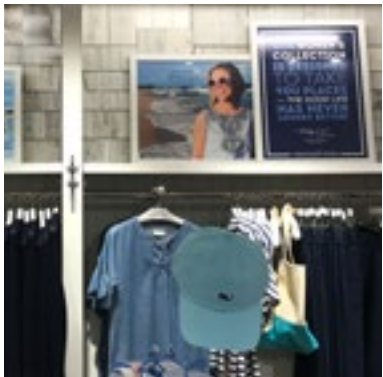

We look forward to making your dreams come to life!

Picture Framing

As our name implies, our main forte is to provide high quality custom picture framing at an affordable price. Our capacity to produce Fine Art Picture Framing as well as budget conscious commercial framing is unparalleled in the framing industry. Whether it's for your home, or for an international in-store ad campaign, Skyframe delivers the same professionalism and attention to detail for projects big and small. Skyframe's picture frames consist of Custom Milled Wood, Lacquered, Gold-Leafed, Metal, Acrylic and MDF picture frames.

FINE ART

RETAIL

HOSPITALITY

Printing Services

SkyLab Visual Solutions is Skyframe's expanding printing and lab department. Our lab offers an array of services that are great when paired with our other displays. Fine Art, Commercial, Signage, In-Store POP Displays, and Dye-Sublimation Printing. SkyLab's team consists of experts in the Commercial and Fine Art market to suit every need.