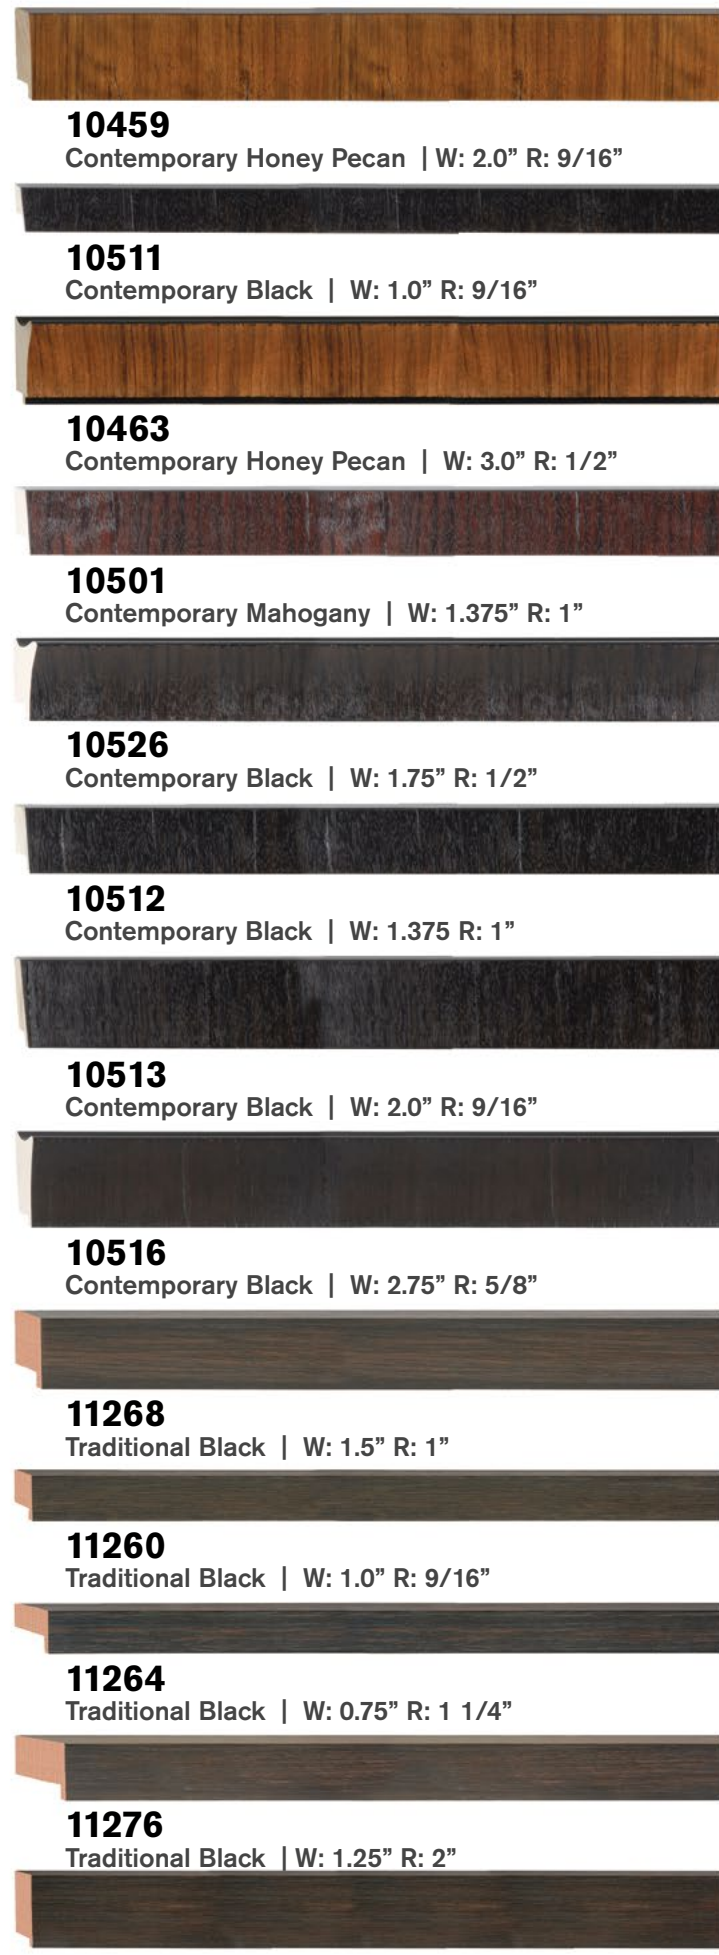

8783
Traditional Gold | W: 1.5" R: 7/16"

8955
Traditional Gold | W: 3.375 R: 9/16"

8842
Ornate Silver | W: 3.5" R: 3/8"

9406
Traditional Gold | W: 2.0" R: 5/8"

8880
Traditional Gold | W: 2.0" R: 3/8"

9088
Traditional Gold | W: 3.375" R: 9/16"

11002
Contemporary Silver | W: 4.0625" R: 5/8"

11003
Contemporary Antique Silver | W: 4.0625 R: 5/8"

10995
Contemporary Gold | W: 3.0" R: 5/8"

11001
Contemporary Gold | W: 4.0625" R: 5/8"

10459
Contemporary Honey Pecan | W: 2.0" R: 9/16"