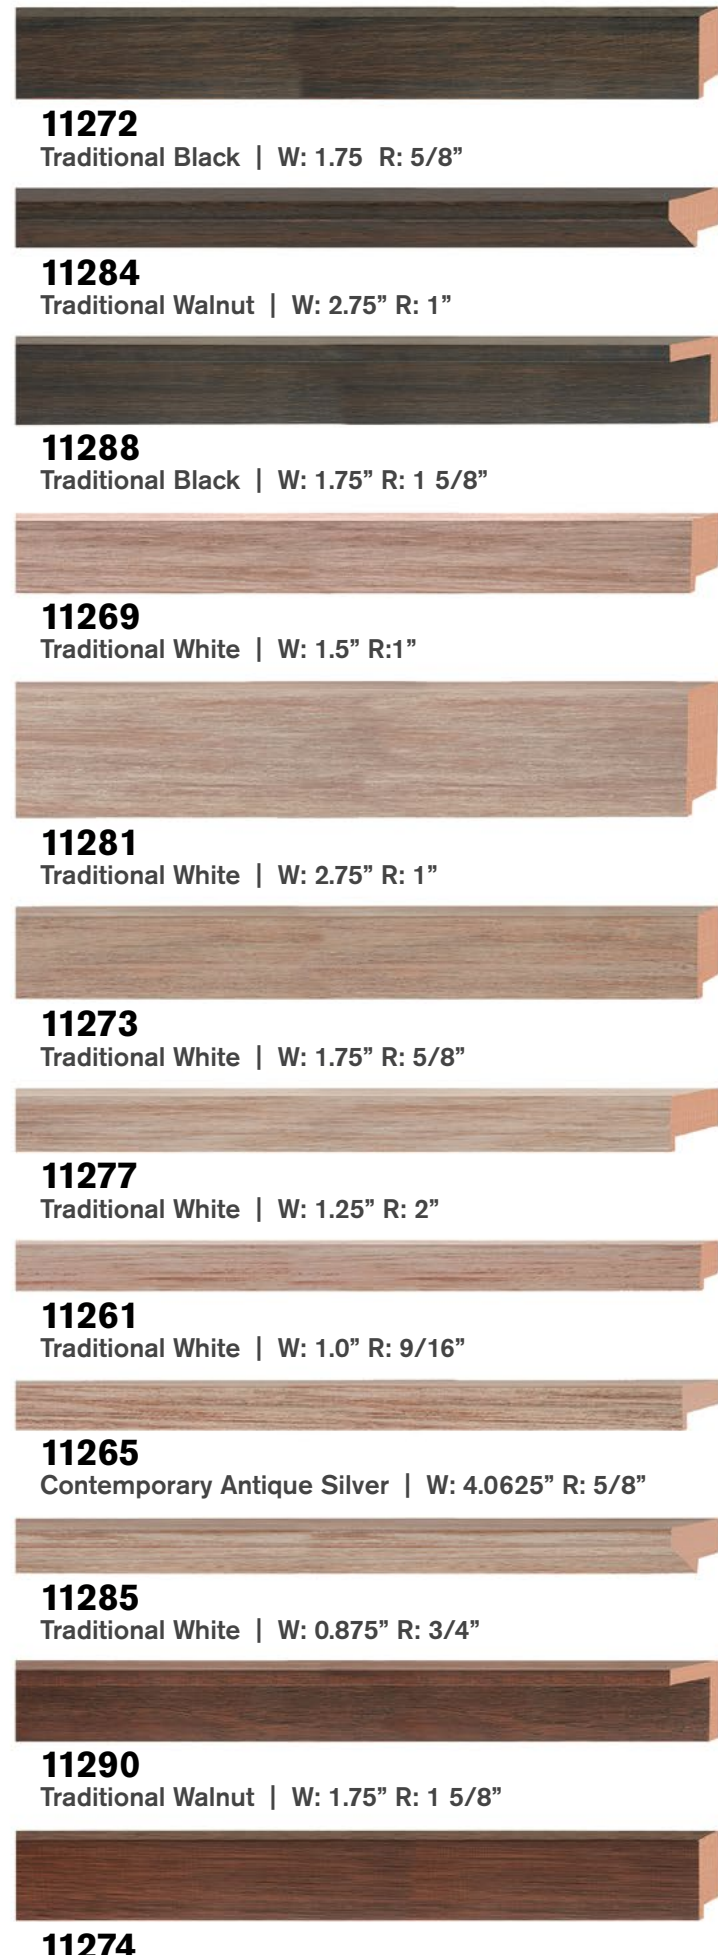

11272
Traditional Black | W: 1.75 R: 5/8"

11284
Traditional Walnut | W: 2.75" R: 1"

11288
Traditional Black | W: 1.75" R: 1 5/8"

11269
Traditional White | W: 1.5" R: 1"

11281
Traditional White | W: 2.75" R: 1"

11273
Traditional White | W: 1.75" R: 5/8"

11277
Traditional White | W: 1.25" R: 2"

11261
Traditional White | W: 1.0" R: 9/16"

11265
Contemporary Antique Silver | W: 4.0625" R: 5/8"

11285
Traditional White | W: 0.875" R: 3/4"

11290
Traditional Walnut | W: 1.75" R: 1 5/8"

11274
Traditional Walnut | W: 1.75" R: 5/8"