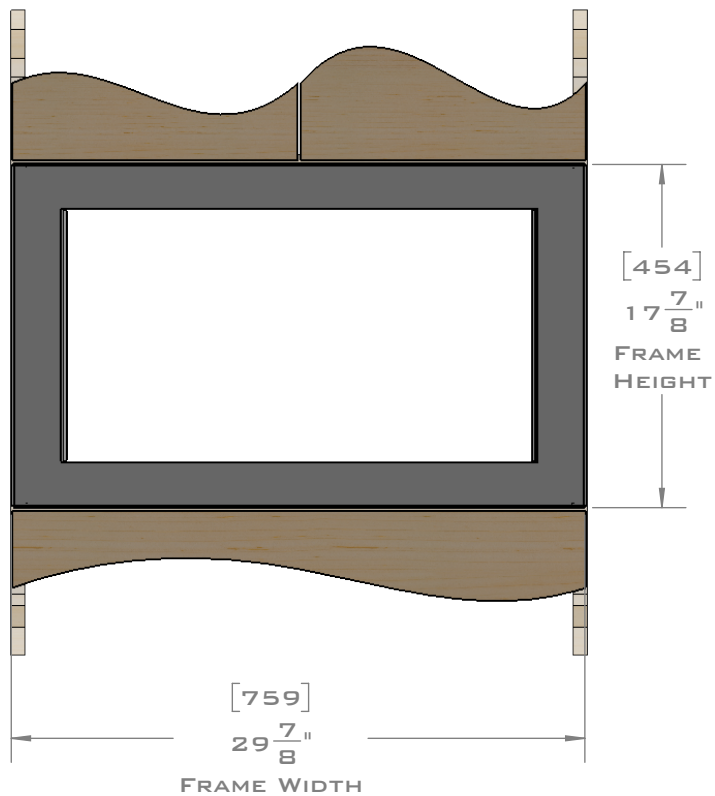

**EUROTRIM™**

**PLANNING GUIDE**  
**EU30.9207**  
 MICROWAVE TRIM KIT  
**FLUSH MOUNT**

EUROTRIM MICROWAVE TRIM KITS ARE SUPPLIED COMPLETE WITH ALL HARDWARE REQUIRED.  
 OUR UNIQUE STOPPADS ALLOW FOR A PERFECT INSTALLATION EVERY TIME.  
 -  
 FOR VENTILATION A 6 SQUARE INCH (39 SQ.CM.) CUT OUT MUST BE PLACED IN THE REAR OF THE CABINET.  
 FAILURE TO DO SO MAY CAUSE DAMAGE TO THE MICROWAVE OVEN AND OR CABINET.

DIMENSIONS  
 IN [ ] ARE  
 MILLIMETER

**EUROTRIM™**

**PLANNING GUIDE**  
**EU30.9207**  
 MICROWAVE TRIM KIT  
**SURFACE MOUNT**

**EUROTRIM MICROWAVE TRIM KITS ARE SUPPLIED COMPLETE WITH ALL HARDWARE REQUIRED. OUR UNIQUE STOPPADS ALLOW FOR A PERFECT INSTALLATION EVERY TIME.**

**FOR VENTILATION A 6 SQUARE INCH (39 SQ.CM.) CUT OUT MUST BE PLACED IN THE REAR OF THE CABINET. FAILURE TO DO SO MAY CAUSE DAMAGE TO THE MICROWAVE OVEN AND OR CABINET.**

**DIMENSIONS IN [ ] ARE MILLIMETER**