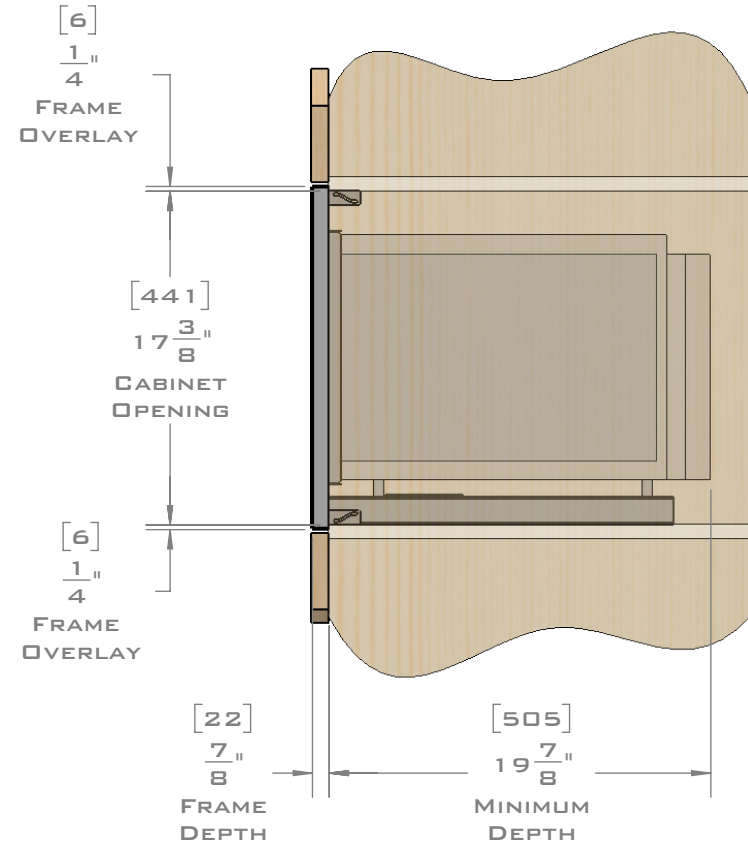

**EUROTRIM™**

**PLANNING GUIDE**  
**EU30.9207**  
 MICROWAVE TRIM KIT  
**FLUSH MOUNT**

EUROTRIM MICROWAVE TRIM KITS ARE SUPPLIED COMPLETE WITH ALL HARDWARE REQUIRED.  
 OUR UNIQUE STOPPADS ALLOW FOR A PERFECT INSTALLATION EVERY TIME.  
 -  
 FOR VENTILATION A 6 SQUARE INCH (39 SQ.CM.) CUT OUT MUST BE PLACED IN THE REAR OF THE CABINET.  
 FAILURE TO DO SO MAY CAUSE DAMAGE TO THE MICROWAVE OVEN AND OR CABINET.

DIMENSIONS  
 IN [ ] ARE  
 MILLIMETER

**EUROTRIM™**

**PLANNING GUIDE**  
**EU30.9207**  
 MICROWAVE TRIM KIT  
**SURFACE MOUNT**

**EUROTRIM MICROWAVE TRIM KITS ARE SUPPLIED COMPLETE WITH ALL HARDWARE REQUIRED. OUR UNIQUE STOPPADS ALLOW FOR A PERFECT INSTALLATION EVERY TIME.**

**FOR VENTILATION A 6 SQUARE INCH (39 SQ.CM.) CUT OUT MUST BE PLACED IN THE REAR OF THE CABINET. FAILURE TO DO SO MAY CAUSE DAMAGE TO THE MICROWAVE OVEN AND OR CABINET.**

**DIMENSIONS IN [ ] ARE MILLIMETER**