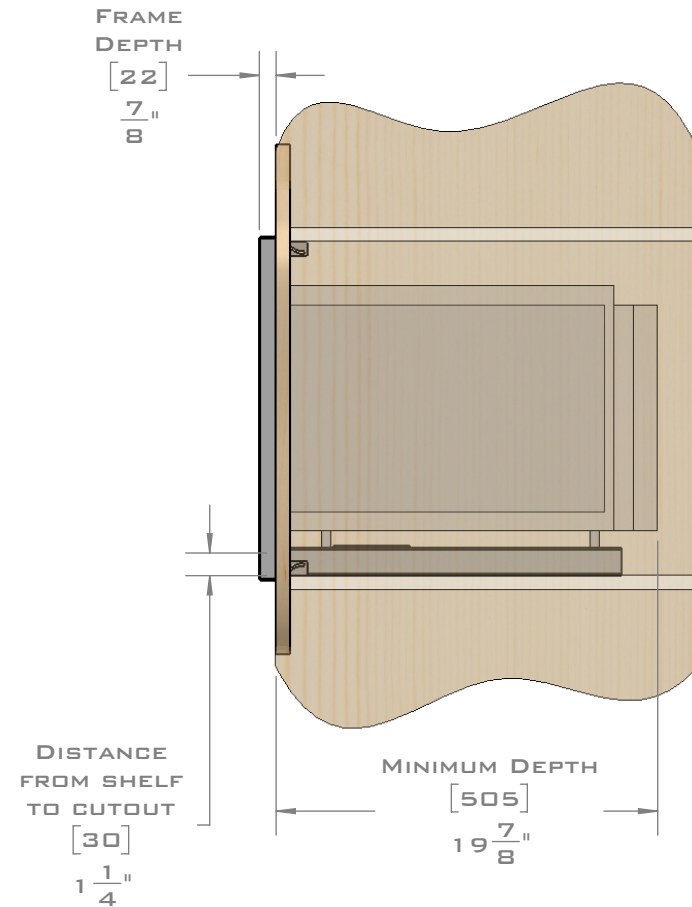

**EUROTRIM™**

**PLANNING GUIDE**  
**EU30.9207**  
 MICROWAVE TRIM KIT  
**FLUSH MOUNT**

EUROTRIM MICROWAVE TRIM KITS ARE SUPPLIED COMPLETE WITH ALL HARDWARE REQUIRED.  
 OUR UNIQUE STOPPADS ALLOW FOR A PERFECT INSTALLATION EVERY TIME.  
 -  
 FOR VENTILATION A 6 SQUARE INCH (39 SQ.CM.) CUT OUT MUST BE PLACED IN THE REAR OF THE CABINET.  
 FAILURE TO DO SO MAY CAUSE DAMAGE TO THE MICROWAVE OVEN AND OR CABINET.

DIMENSIONS  
 IN [ ] ARE  
 MILLIMETER

**EUROTRIM™**

**PLANNING GUIDE**  
**EU30.9207**  
 MICROWAVE TRIM KIT  
**SURFACE MOUNT**

**EUROTRIM MICROWAVE TRIM KITS ARE SUPPLIED COMPLETE WITH ALL HARDWARE REQUIRED. OUR UNIQUE STOPPADS ALLOW FOR A PERFECT INSTALLATION EVERY TIME.**

**FOR VENTILATION A 6 SQUARE INCH (39 SQ.CM.) CUT OUT MUST BE PLACED IN THE REAR OF THE CABINET. FAILURE TO DO SO MAY CAUSE DAMAGE TO THE MICROWAVE OVEN AND OR CABINET.**

**DIMENSIONS IN [ ] ARE MILLIMETER**