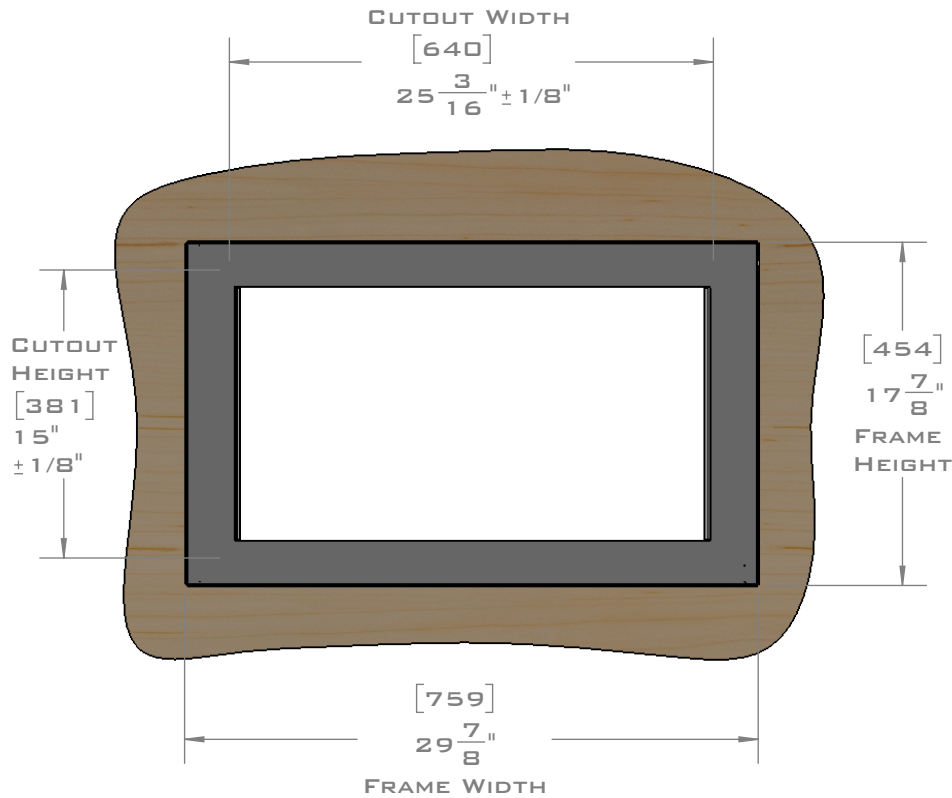

**EUROTRIM™**

**PLANNING GUIDE**  
**EU30.9207**  
 MICROWAVE TRIM KIT  
**FLUSH MOUNT**

EUROTRIM MICROWAVE TRIM KITS ARE SUPPLIED COMPLETE WITH ALL HARDWARE REQUIRED.  
 OUR UNIQUE STOPPADS ALLOW FOR A PERFECT INSTALLATION EVERY TIME.  
 -  
 FOR VENTILATION A 6 SQUARE INCH (39 SQ.CM.) CUT OUT MUST BE PLACED IN THE REAR OF THE CABINET.  
 FAILURE TO DO SO MAY CAUSE DAMAGE TO THE MICROWAVE OVEN AND OR CABINET.

DIMENSIONS  
 IN [ ] ARE  
 MILLIMETER

**EUROTRIM™**

**PLANNING GUIDE**  
**EU30.9207**  
 MICROWAVE TRIM KIT  
**SURFACE MOUNT**

**EUROTRIM MICROWAVE TRIM KITS ARE SUPPLIED COMPLETE WITH ALL HARDWARE REQUIRED. OUR UNIQUE STOPPADS ALLOW FOR A PERFECT INSTALLATION EVERY TIME.**