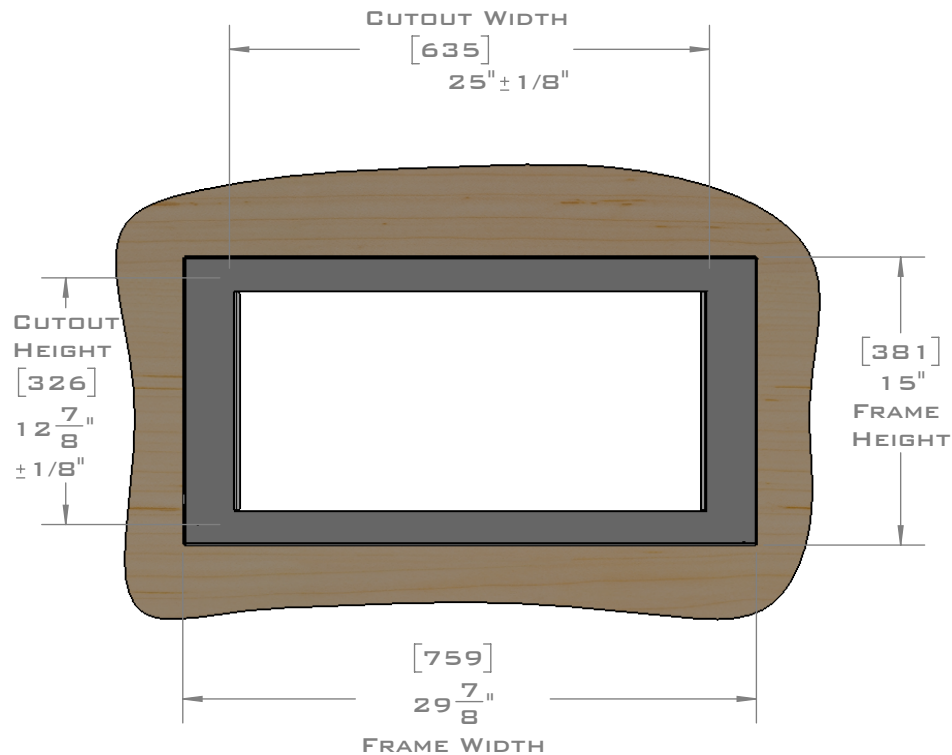

EUROTRIM™

PLANNING GUIDE
EU30.91174
MICROWAVE TRIM KIT
SURFACE MOUNT

EUROTRIM MICROWAVE TRIM KITS ARE SUPPLIED COMPLETE WITH ALL HARDWARE REQUIRED.
OUR UNIQUE STOPPADS ALLOW FOR A PERFECT INSTALLATION EVERY TIME.

FOR VENTILATION A 6 SQUARE INCH (39 SQ.CM.) CUT OUT MUST BE PLACED IN THE REAR OF THE CABINET.
FAILURE TO DO SO MAY CAUSE DAMAGE TO THE MICROWAVE OVEN AND OR CABINET.

DIMENSIONS
IN [ ] ARE
MILLIMETER