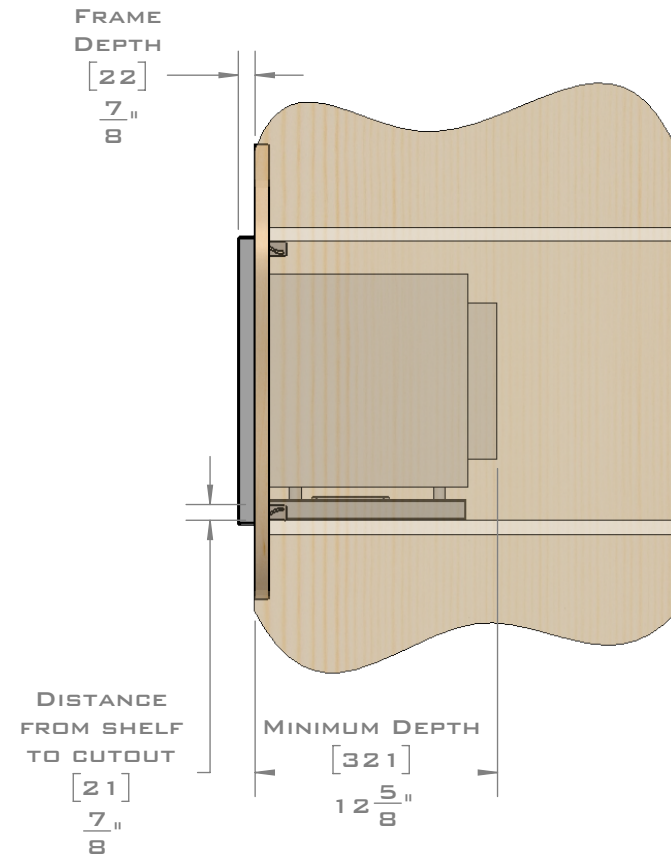

EUROTRIM™

PLANNING GUIDE
EU30.91174
MICROWAVE TRIM KIT
SURFACE MOUNT

EUROTRIM MICROWAVE TRIM KITS ARE SUPPLIED COMPLETE WITH ALL HARDWARE REQUIRED.
OUR UNIQUE STOPPADS ALLOW FOR A PERFECT INSTALLATION EVERY TIME.

FOR VENTILATION A 6 SQUARE INCH (39 SQ.CM.) CUT OUT MUST BE PLACED IN THE REAR OF THE CABINET.
FAILURE TO DO SO MAY CAUSE DAMAGE TO THE MICROWAVE OVEN AND OR CABINET.

DIMENSIONS
IN [ ] ARE
MILLIMETER