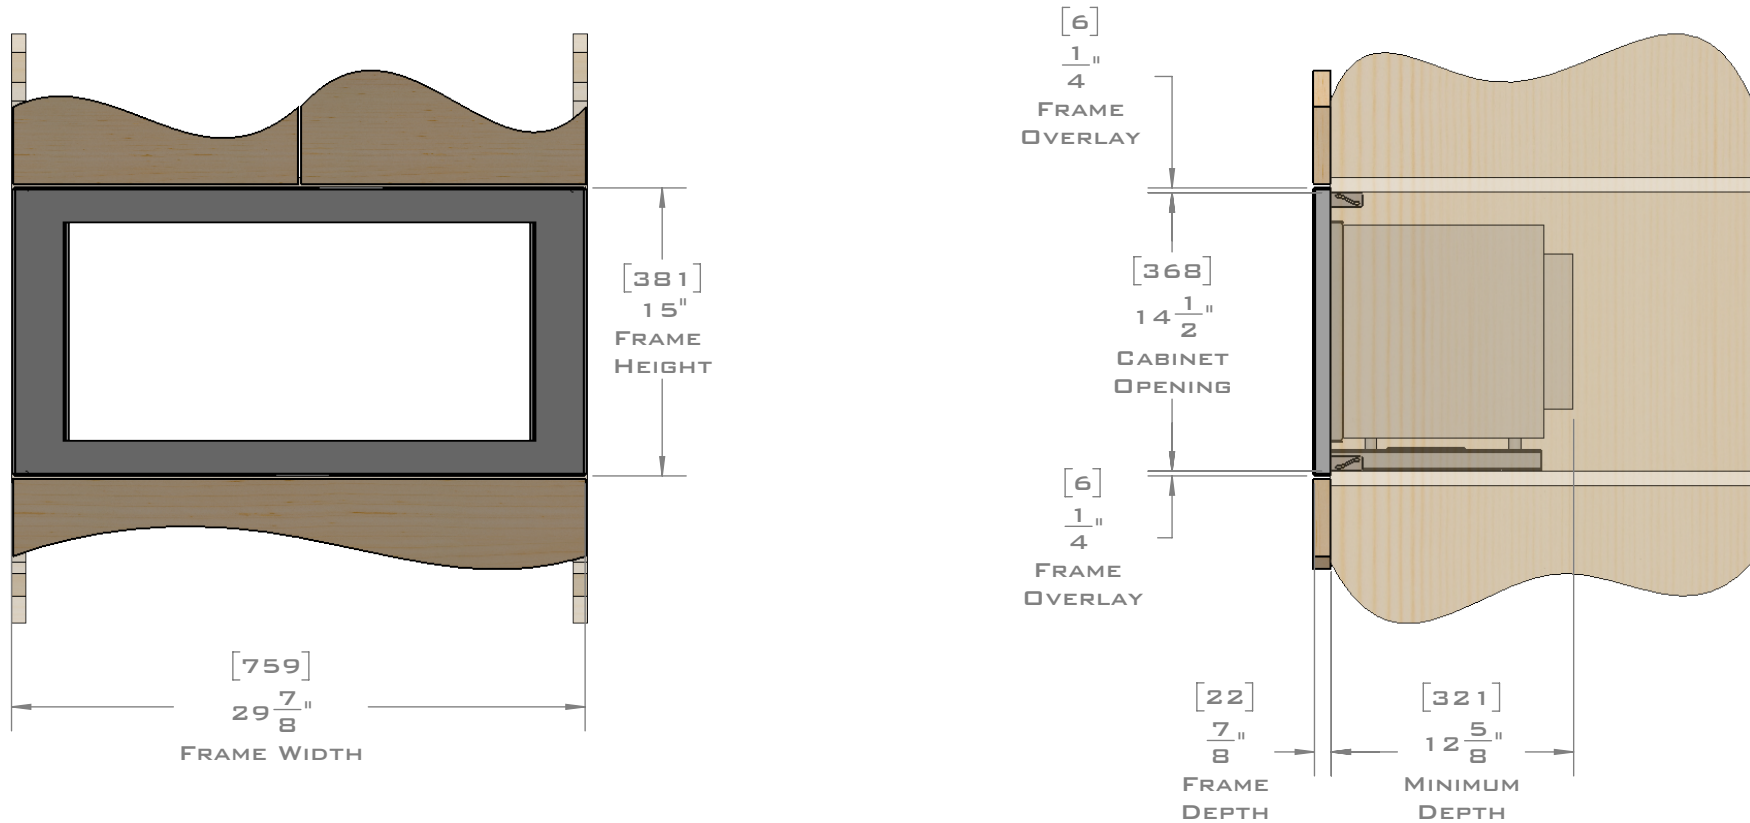

EUROTRIM™

PLANNING GUIDE
EU30.91174
MICROWAVE TRIM KIT
FLUSH MOUNT

EUROTRIM MICROWAVE TRIM KITS ARE SUPPLIED COMPLETE WITH ALL HARDWARE REQUIRED.
OUR UNIQUE STOPPADS ALLOW FOR A PERFECT INSTALLATION EVERY TIME.

FOR VENTILATION A 6 SQUARE INCH (39 SQ.CM.) CUT OUT MUST BE PLACED IN THE REAR OF THE CABINET.
FAILURE TO DO SO MAY CAUSE DAMAGE TO THE MICROWAVE OVEN AND OR CABINET.

DIMENSIONS
IN [ ] ARE
MILLIMETER