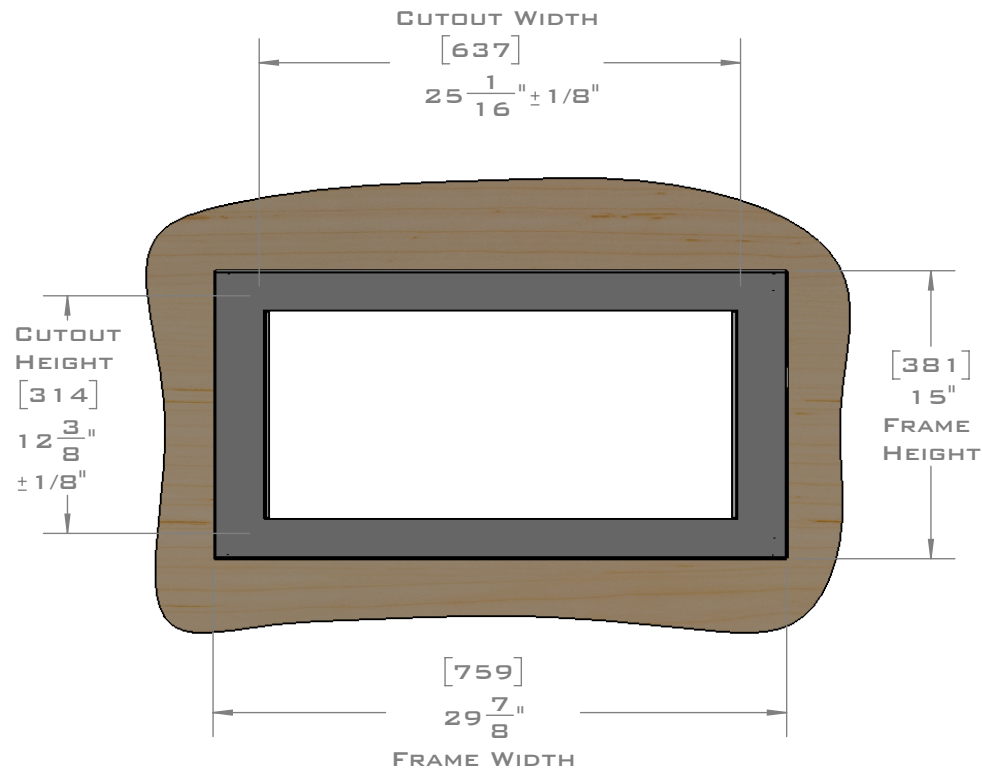

EUROTRIM™

PLANNING GUIDE
EU30.9107
MICROWAVE TRIM KIT
SURFACE MOUNT

EUROTRIM MICROWAVE TRIM KITS ARE SUPPLIED COMPLETE WITH ALL HARDWARE REQUIRED.
OUR UNIQUE STOPPADS ALLOW FOR A PERFECT INSTALLATION EVERY TIME.

FOR VENTILATION A 6 SQUARE INCH (39 SQ.CM.) CUT OUT MUST BE PLACED IN THE REAR OF THE CABINET.
FAILURE TO DO SO MAY CAUSE DAMAGE TO THE MICROWAVE OVEN AND OR CABINET.

DIMENSIONS
IN [ ] ARE
MILLIMETER