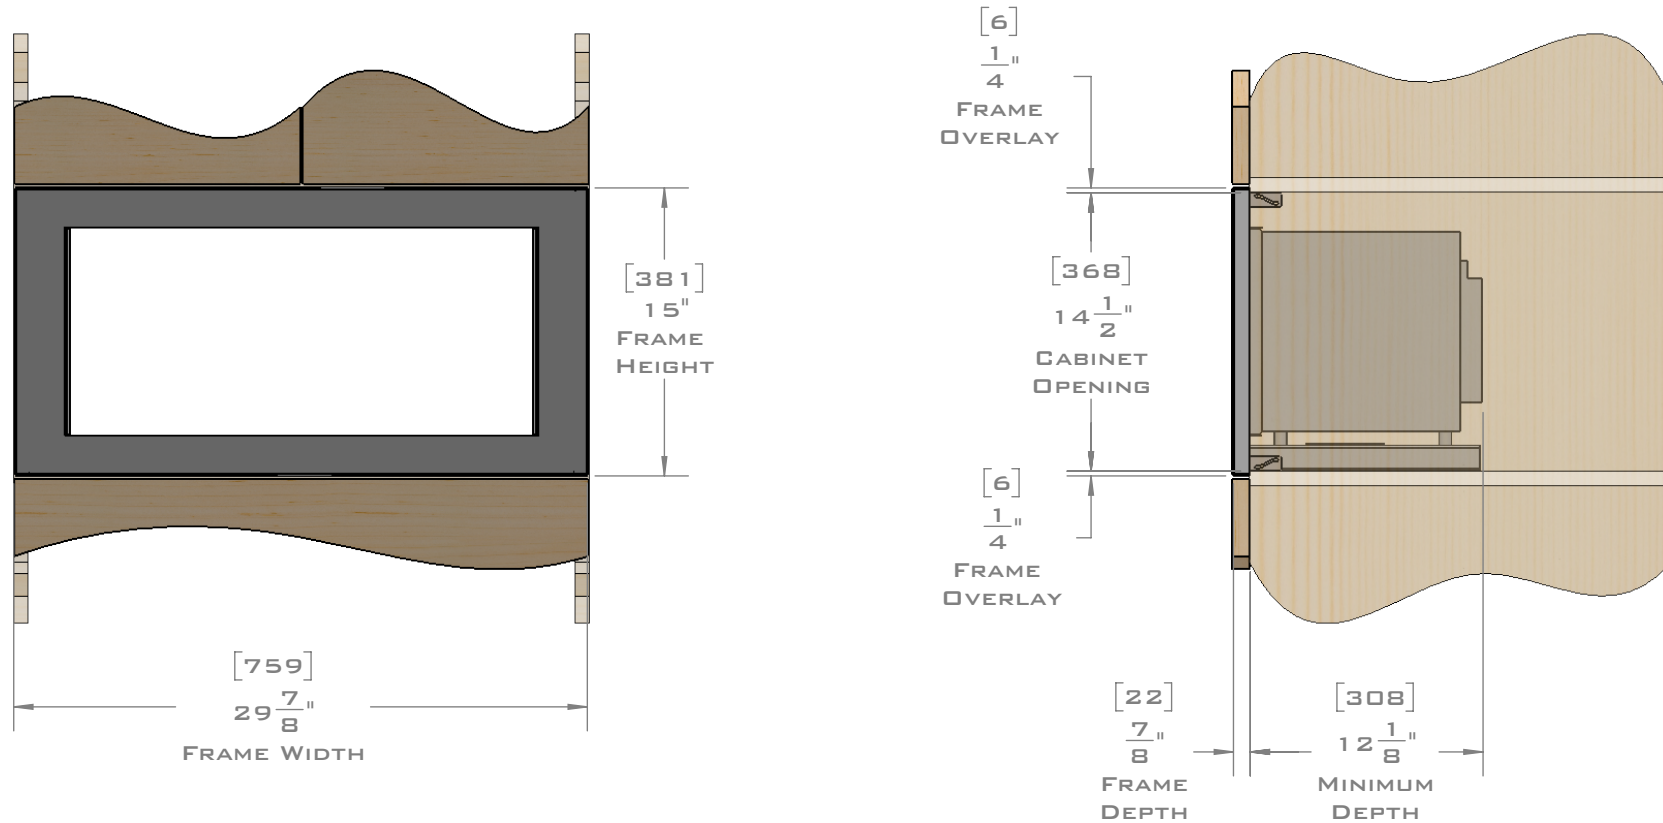

EUROTRIM™

PLANNING GUIDE
EU30.9107
MICROWAVE TRIM KIT
FLUSH MOUNT

EUROTRIM MICROWAVE TRIM KITS ARE SUPPLIED COMPLETE WITH ALL HARDWARE REQUIRED.
OUR UNIQUE STOPPADS ALLOW FOR A PERFECT INSTALLATION EVERY TIME.

FOR VENTILATION A 6 SQUARE INCH (39 SQ.CM.) CUT OUT MUST BE PLACED IN THE REAR OF THE CABINET.
FAILURE TO DO SO MAY CAUSE DAMAGE TO THE MICROWAVE OVEN AND OR CABINET.

DIMENSIONS
IN [ ] ARE
MILLIMETER