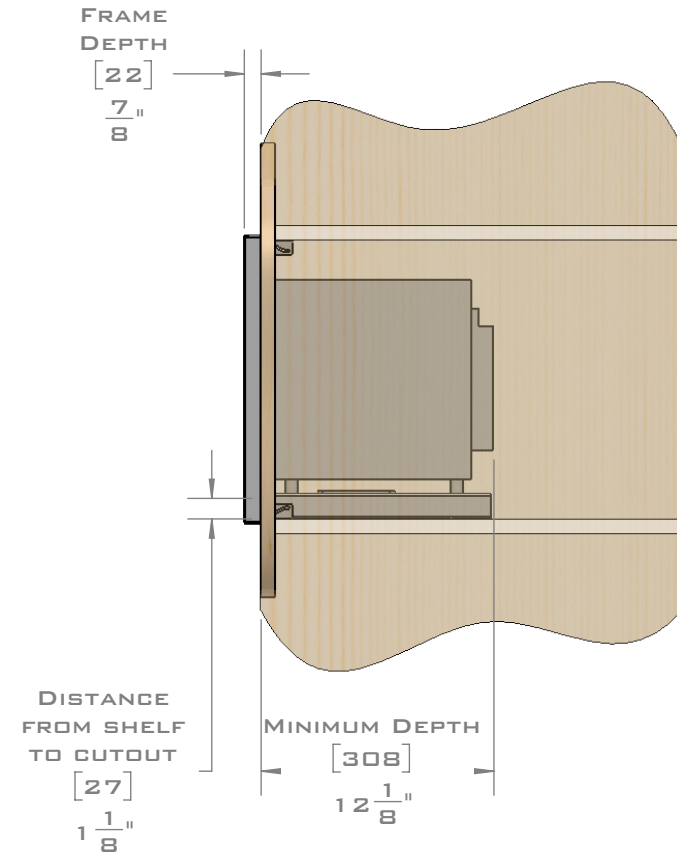

EUROTRIM™

PLANNING GUIDE
EU30.9107
MICROWAVE TRIM KIT
SURFACE MOUNT

EUROTRIM MICROWAVE TRIM KITS ARE SUPPLIED COMPLETE WITH ALL HARDWARE REQUIRED.
OUR UNIQUE STOPPADS ALLOW FOR A PERFECT INSTALLATION EVERY TIME.

FOR VENTILATION A 6 SQUARE INCH (39 SQ.CM.) CUT OUT MUST BE PLACED IN THE REAR OF THE CABINET.
FAILURE TO DO SO MAY CAUSE DAMAGE TO THE MICROWAVE OVEN AND OR CABINET.

DIMENSIONS
IN [ ] ARE
MILLIMETER