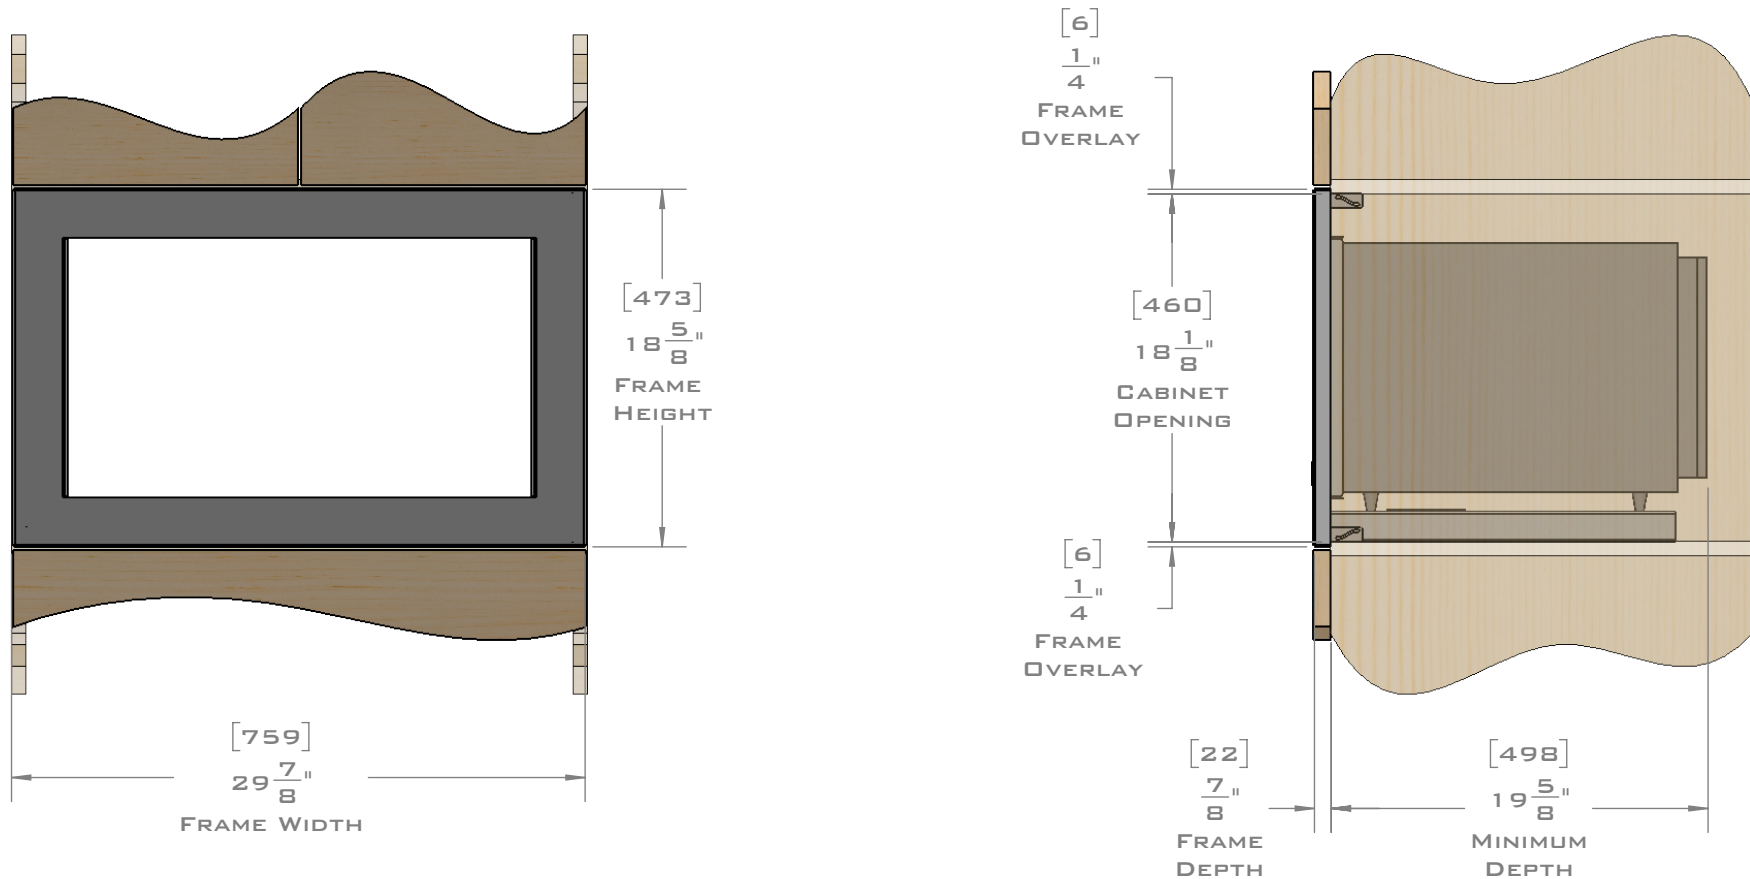

**EUROTRIM™**

**PLANNING GUIDE**  
**EU30.8222**  
MICROWAVE TRIM KIT  
**FLUSH MOUNT**

EUROTRIM MICROWAVE TRIM KITS ARE SUPPLIED COMPLETE WITH ALL HARDWARE REQUIRED.  
OUR UNIQUE STOPPADS ALLOW FOR A PERFECT INSTALLATION EVERY TIME.

FOR VENTILATION A 6 SQUARE INCH (39 SQ.CM.) CUT OUT MUST BE PLACED IN THE REAR OF THE CABINET.  
FAILURE TO DO SO MAY CAUSE DAMAGE TO THE MICROWAVE OVEN AND OR CABINET.

DIMENSIONS  
IN [ ] ARE  
MILLIMETER