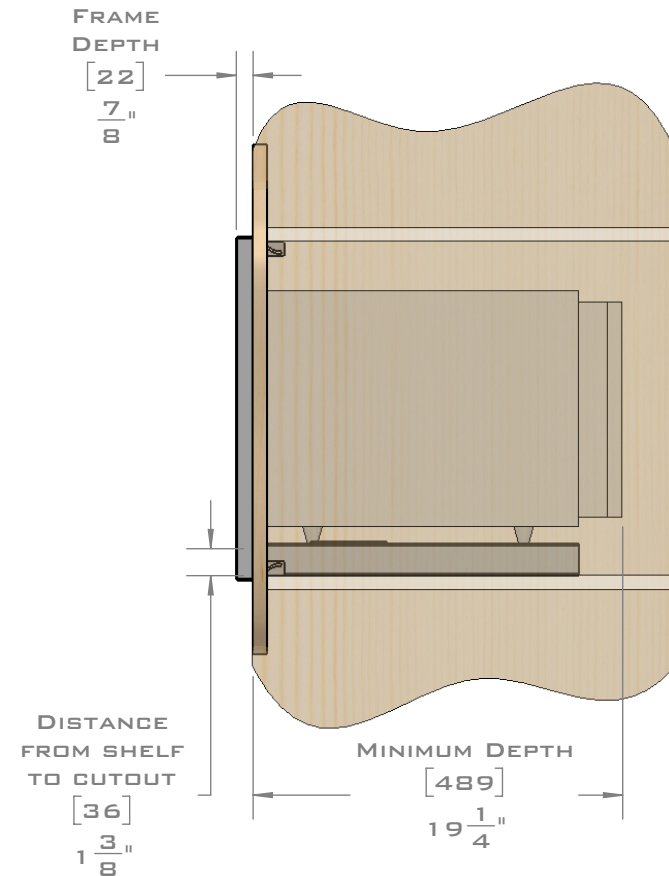

EUROTRIM™

PLANNING GUIDE
EU30.62082
MICROWAVE TRIM KIT
SURFACE MOUNT

EUROTRIM MICROWAVE TRIM KITS ARE SUPPLIED COMPLETE WITH ALL HARDWARE REQUIRED.
OUR UNIQUE STOPPADS ALLOW FOR A PERFECT INSTALLATION EVERY TIME.

FOR VENTILATION A 6 SQUARE INCH (39 SQ.CM.) CUT OUT MUST BE PLACED IN THE REAR OF THE CABINET.
FAILURE TO DO SO MAY CAUSE DAMAGE TO THE MICROWAVE OVEN AND OR CABINET.

DIMENSIONS
IN [ ] ARE
MILLIMETER