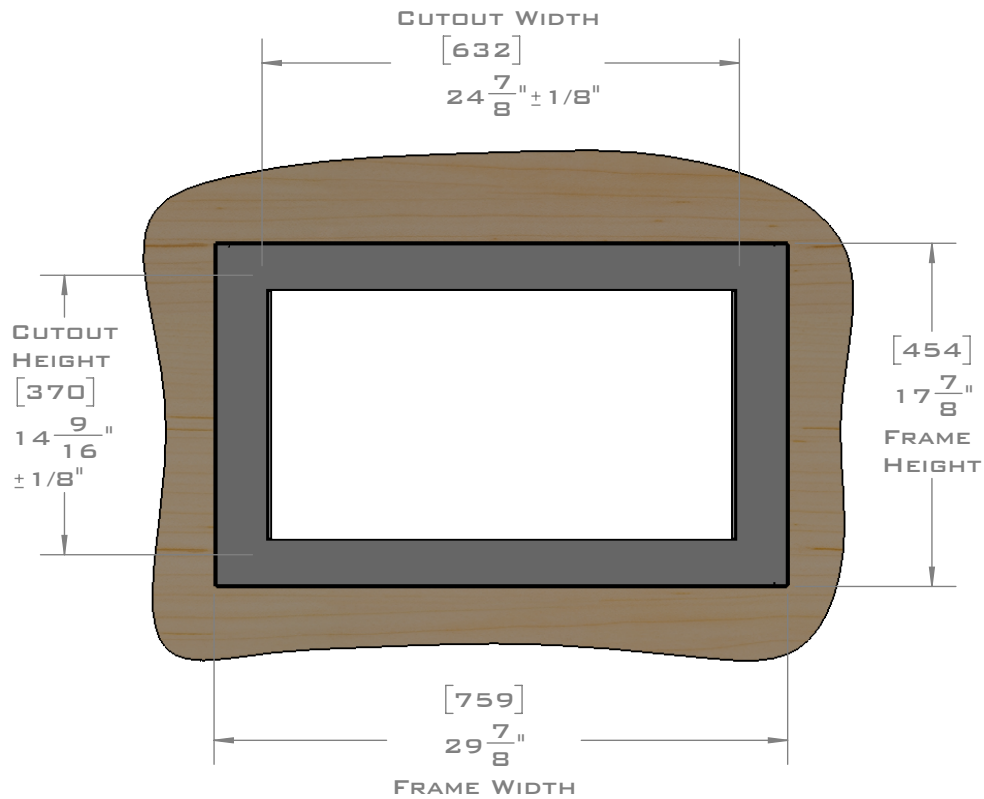

EUROTRIM™

PLANNING GUIDE
EU30.62082
MICROWAVE TRIM KIT
SURFACE MOUNT

EUROTRIM MICROWAVE TRIM KITS ARE SUPPLIED COMPLETE WITH ALL HARDWARE REQUIRED.
OUR UNIQUE STOPPADS ALLOW FOR A PERFECT INSTALLATION EVERY TIME.

FOR VENTILATION A 6 SQUARE INCH (39 SQ.CM.) CUT OUT MUST BE PLACED IN THE REAR OF THE CABINET.
FAILURE TO DO SO MAY CAUSE DAMAGE TO THE MICROWAVE OVEN AND OR CABINET.

DIMENSIONS
IN [ ] ARE
MILLIMETER