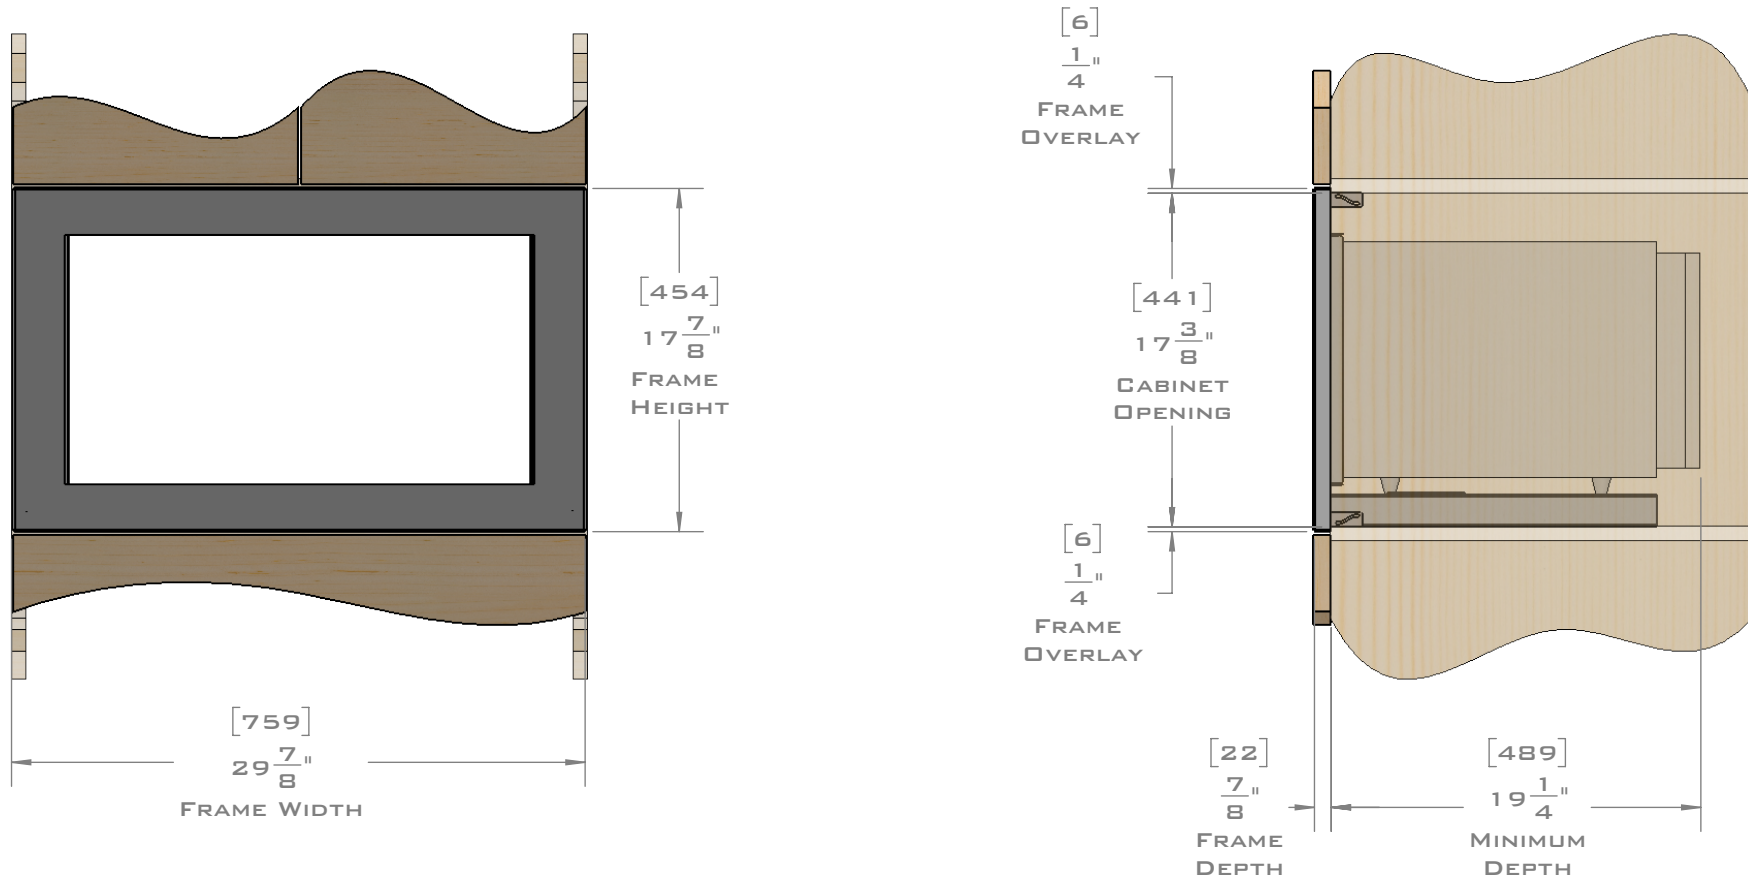

EUROTRIM™

PLANNING GUIDE
EU30.62082
MICROWAVE TRIM KIT
FLUSH MOUNT

EUROTRIM MICROWAVE TRIM KITS ARE SUPPLIED COMPLETE WITH ALL HARDWARE REQUIRED.
OUR UNIQUE STOPPADS ALLOW FOR A PERFECT INSTALLATION EVERY TIME.

FOR VENTILATION A 6 SQUARE INCH (39 SQ.CM.) CUT OUT MUST BE PLACED IN THE REAR OF THE CABINET.
FAILURE TO DO SO MAY CAUSE DAMAGE TO THE MICROWAVE OVEN AND OR CABINET.

DIMENSIONS
IN [ ] ARE
MILLIMETER