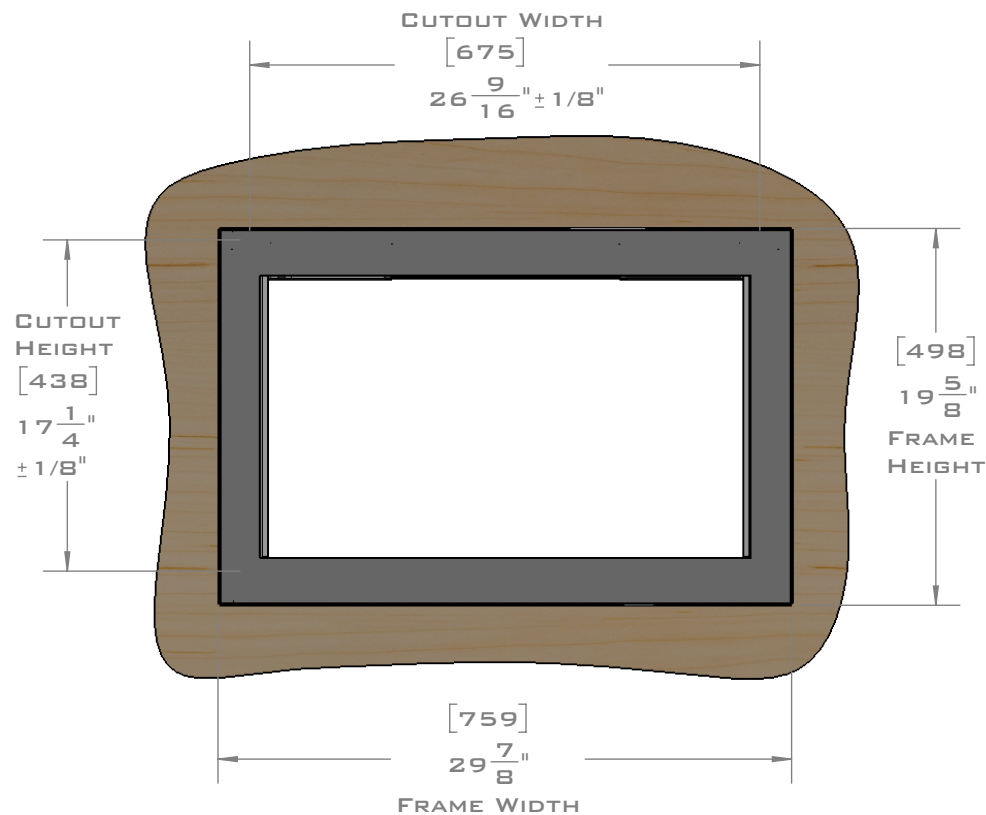

EUROTRIM™

PLANNING GUIDE
EU30.61593
CONVECTION MICROWAVE TRIM KIT

SURFACE MOUNT

EUROTRIM MICROWAVE TRIM KITS ARE SUPPLIED COMPLETE WITH ALL HARDWARE REQUIRED.
OUR UNIQUE STOPADS ALLOW FOR A PERFECT INSTALLATION EVERY TIME.

FOR VENTILATION A 6 SQUARE INCH (39 SQ.CM.) CUT OUT MUST BE PLACED IN THE REAR OF THE CABINET.
FAILURE TO DO SO MAY CAUSE DAMAGE TO THE MICROWAVE OVEN AND OR CABINET.

DIMENSIONS
IN [ ] ARE
MILLIMETER