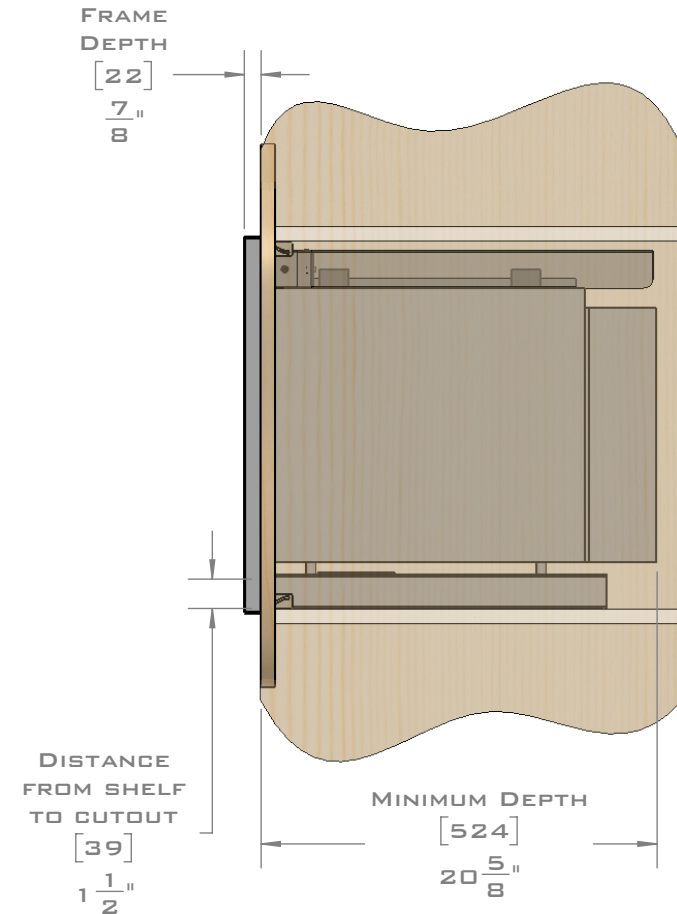

EUROTRIM™

PLANNING GUIDE
EU30.61593
CONVECTION MICROWAVE TRIM KIT

SURFACE MOUNT

EUROTRIM MICROWAVE TRIM KITS ARE SUPPLIED COMPLETE WITH ALL HARDWARE REQUIRED.
OUR UNIQUE STOPADS ALLOW FOR A PERFECT INSTALLATION EVERY TIME.

FOR VENTILATION A 6 SQUARE INCH (39 SQ.CM.) CUT OUT MUST BE PLACED IN THE REAR OF THE CABINET.
FAILURE TO DO SO MAY CAUSE DAMAGE TO THE MICROWAVE OVEN AND OR CABINET.

DIMENSIONS
IN [ ] ARE
MILLIMETER