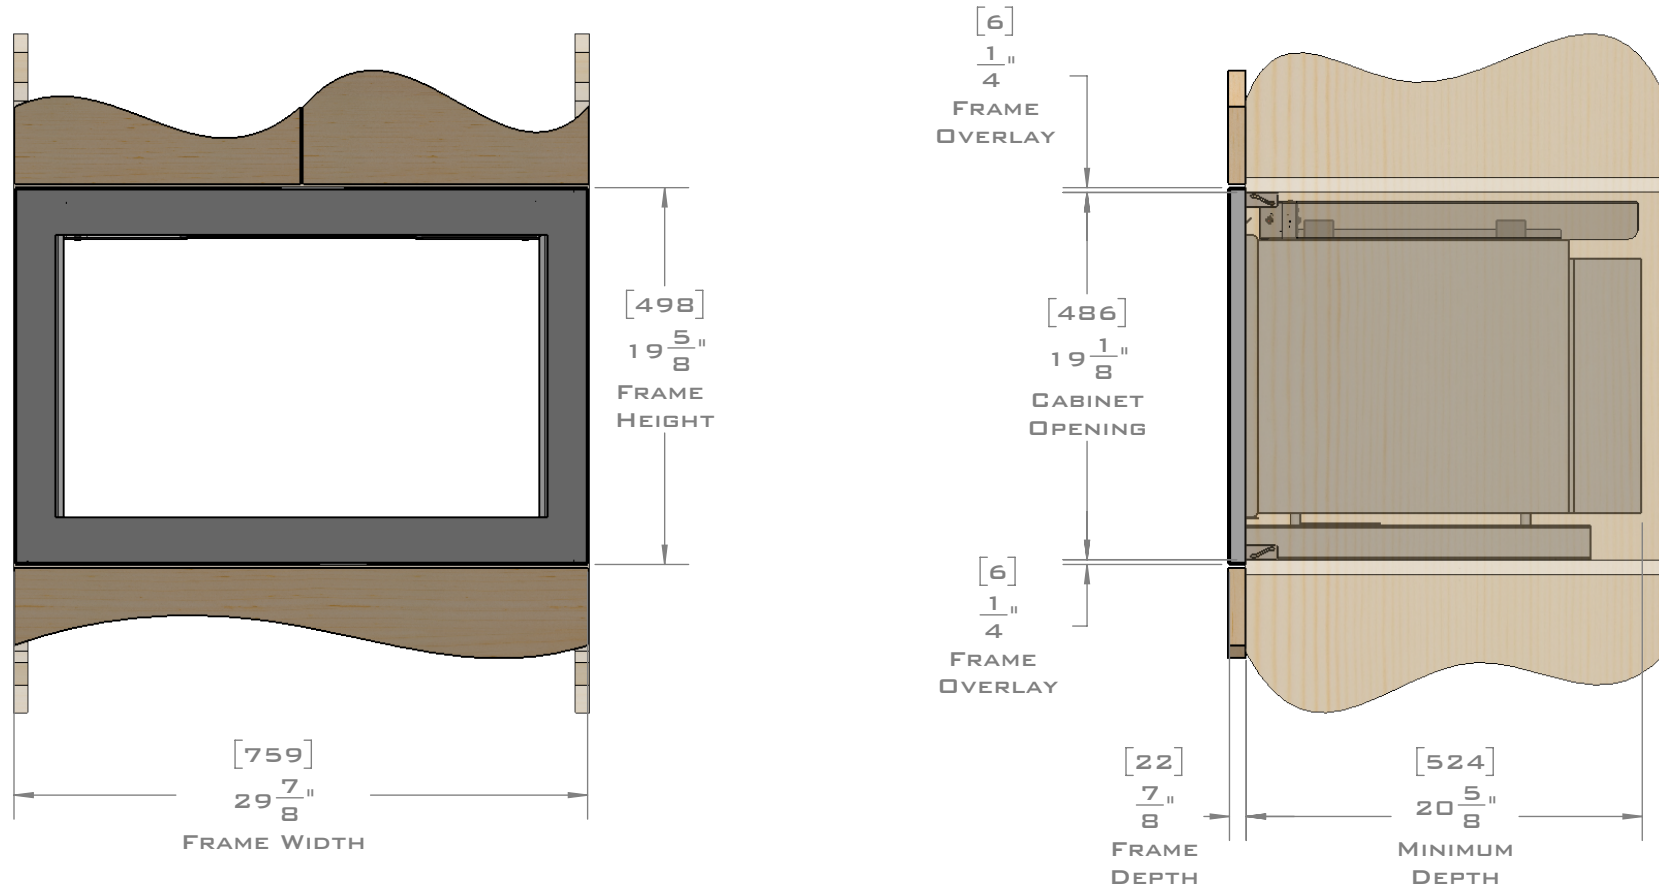

EUROTRIM™

PLANNING GUIDE
EU30.61593
CONVECTION MICROWAVE TRIM KIT

FLUSH MOUNT

EUROTRIM MICROWAVE TRIM KITS ARE SUPPLIED COMPLETE WITH ALL HARDWARE REQUIRED.
OUR UNIQUE STOPPADS ALLOW FOR A PERFECT INSTALLATION EVERY TIME.

FOR VENTILATION A 6 SQUARE INCH (39 SQ.CM.) CUT OUT MUST BE PLACED IN THE REAR OF THE CABINET.
FAILURE TO DO SO MAY CAUSE DAMAGE TO THE MICROWAVE OVEN AND OR CABINET.

DIMENSIONS
IN [] ARE
MILLIMETER

EUROTRIM™