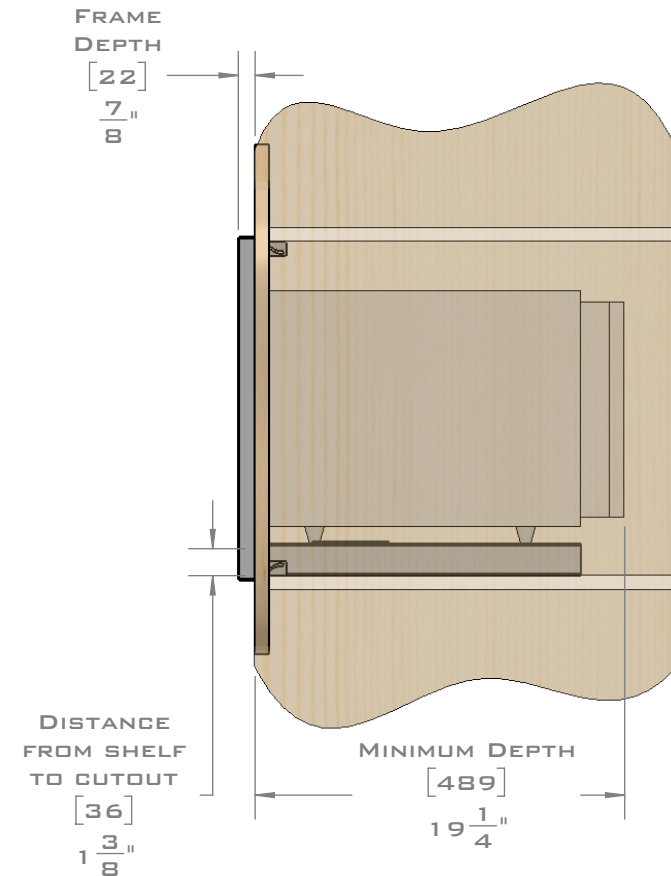

EUROTRIM™

PLANNING GUIDE EU30.42082 MICROWAVE TRIM KIT SURFACE MOUNT

EUROTRIM MICROWAVE TRIM KITS ARE SUPPLIED COMPLETE WITH ALL HARDWARE REQUIRED.
OUR UNIQUE STOPPADS ALLOW FOR A PERFECT INSTALLATION EVERY TIME.

FOR VENTILATION A 6 SQUARE INCH (39 SQ.CM.) CUT OUT MUST BE PLACED IN THE REAR OF THE CABINET.
FAILURE TO DO SO MAY CAUSE DAMAGE TO THE MICROWAVE OVEN AND OR CABINET.

DIMENSIONS
IN [ ] ARE
MILLIMETER