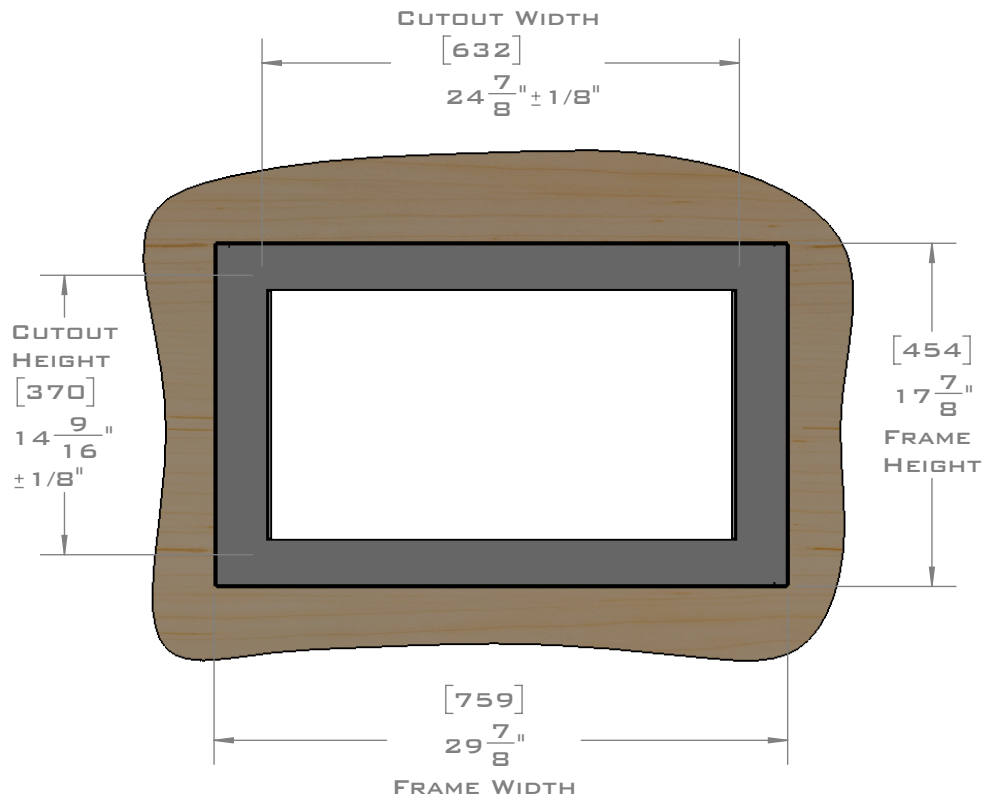

EUROTRIM™

PLANNING GUIDE EU30.42082 MICROWAVE TRIM KIT SURFACE MOUNT

EUROTRIM MICROWAVE TRIM KITS ARE SUPPLIED COMPLETE WITH ALL HARDWARE REQUIRED.
OUR UNIQUE STOPPADS ALLOW FOR A PERFECT INSTALLATION EVERY TIME.

FOR VENTILATION A 6 SQUARE INCH (39 SQ.CM.) CUT OUT MUST BE PLACED IN THE REAR OF THE CABINET.
FAILURE TO DO SO MAY CAUSE DAMAGE TO THE MICROWAVE OVEN AND OR CABINET.

DIMENSIONS
IN [ ] ARE
MILLIMETER