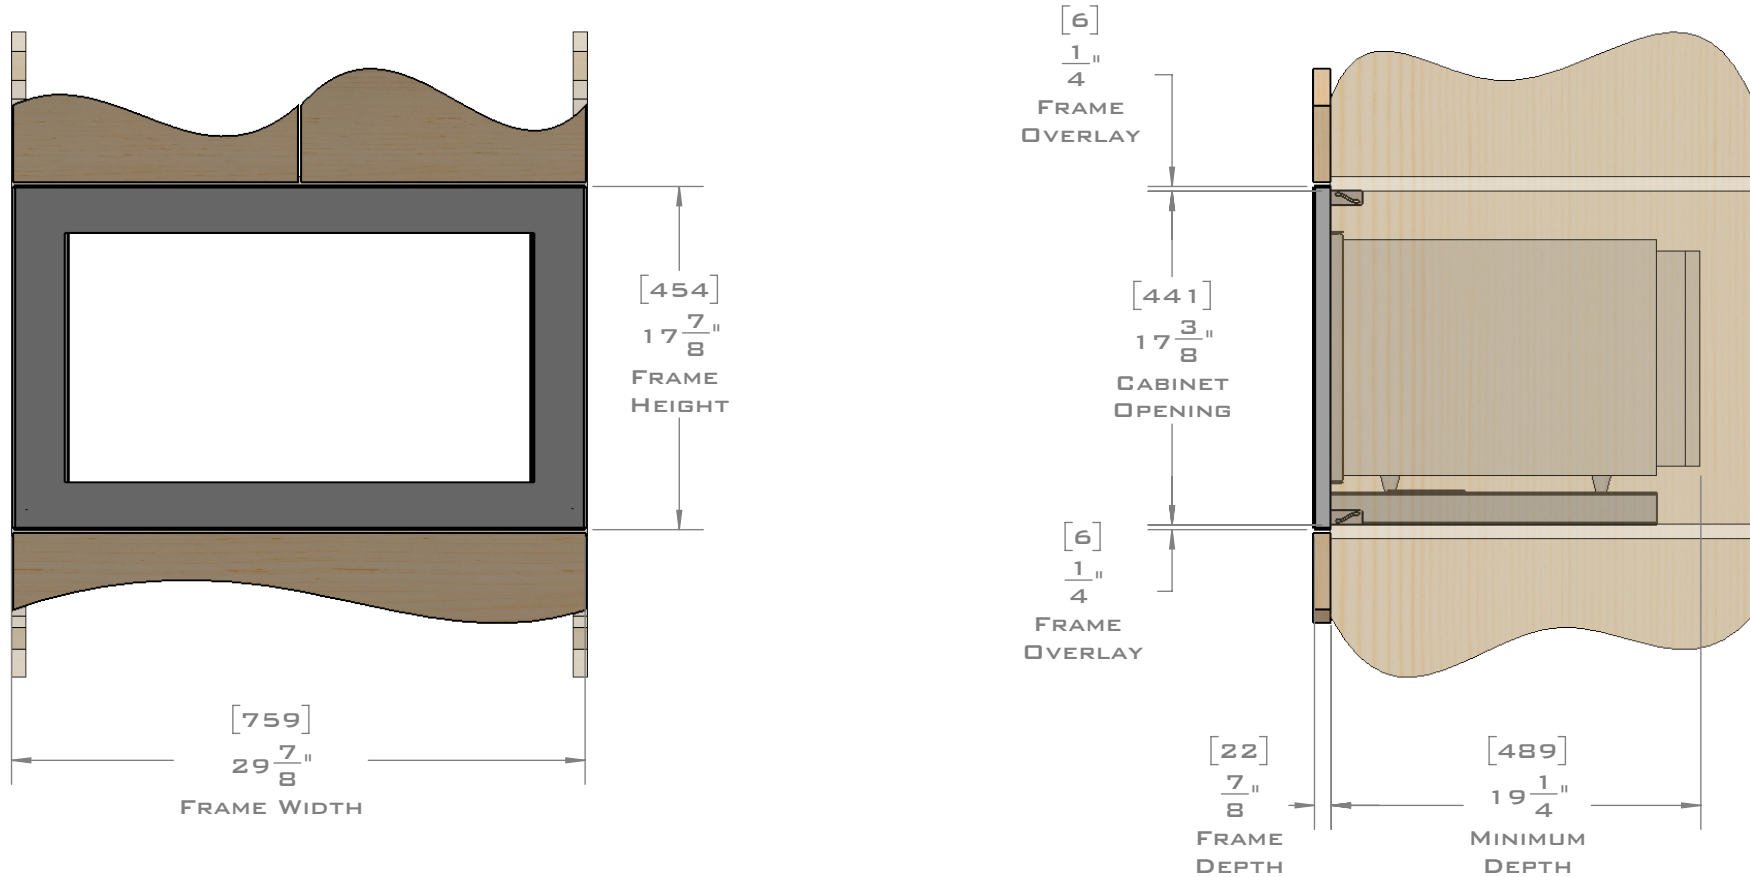

EUROTRIM™

PLANNING GUIDE
EU30.42082
 MICROWAVE TRIM KIT
FLUSH MOUNT

EUROTRIM MICROWAVE TRIM KITS ARE SUPPLIED COMPLETE WITH ALL HARDWARE REQUIRED.
 OUR UNIQUE STOPPADS ALLOW FOR A PERFECT INSTALLATION EVERY TIME.

FOR VENTILATION A 6 SQUARE INCH (39 SQ.CM.) CUT OUT MUST BE PLACED IN THE REAR OF THE CABINET.
 FAILURE TO DO SO MAY CAUSE DAMAGE TO THE MICROWAVE OVEN AND OR CABINET.

DIMENSIONS
 IN [] ARE
 MILLIMETER