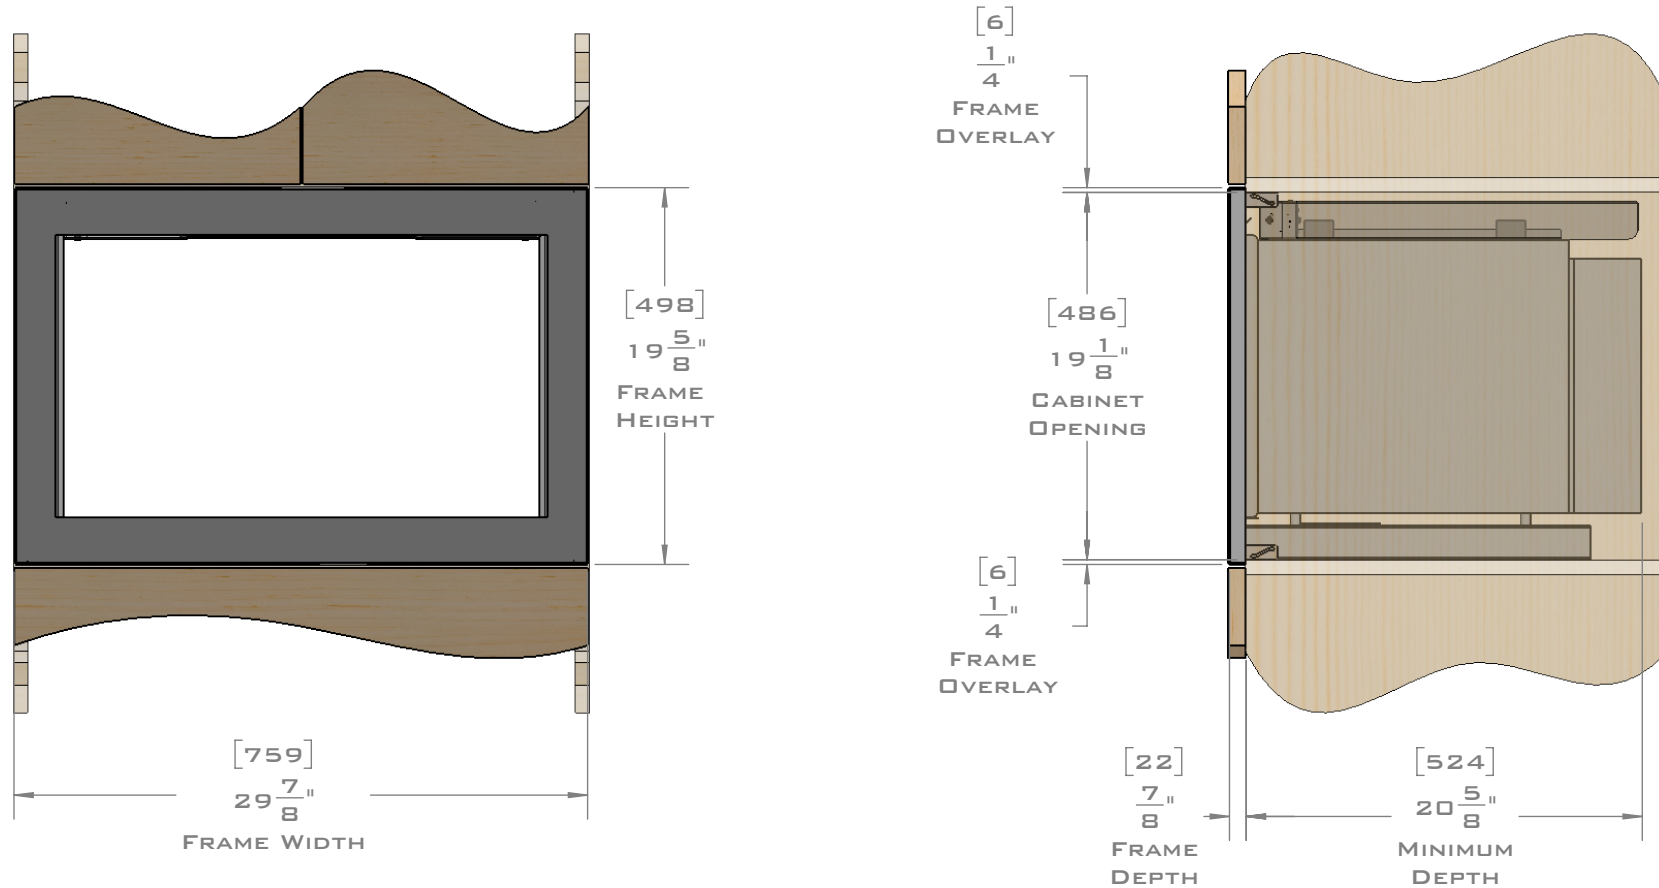

**EUROTRIM™**

**PLANNING GUIDE**  
**EU30.41593**  
**CONVECTION MICROWAVE TRIM KIT**

**FLUSH MOUNT**

EUROTRIM MICROWAVE TRIM KITS ARE SUPPLIED COMPLETE WITH ALL HARDWARE REQUIRED.  
OUR UNIQUE STOPPADS ALLOW FOR A PERFECT INSTALLATION EVERY TIME.

FOR VENTILATION A 6 SQUARE INCH (39 SQ.CM.) CUT OUT MUST BE PLACED IN THE REAR OF THE CABINET.  
FAILURE TO DO SO MAY CAUSE DAMAGE TO THE MICROWAVE OVEN AND OR CABINET.

DIMENSIONS  
IN [ ] ARE  
MILLIMETER