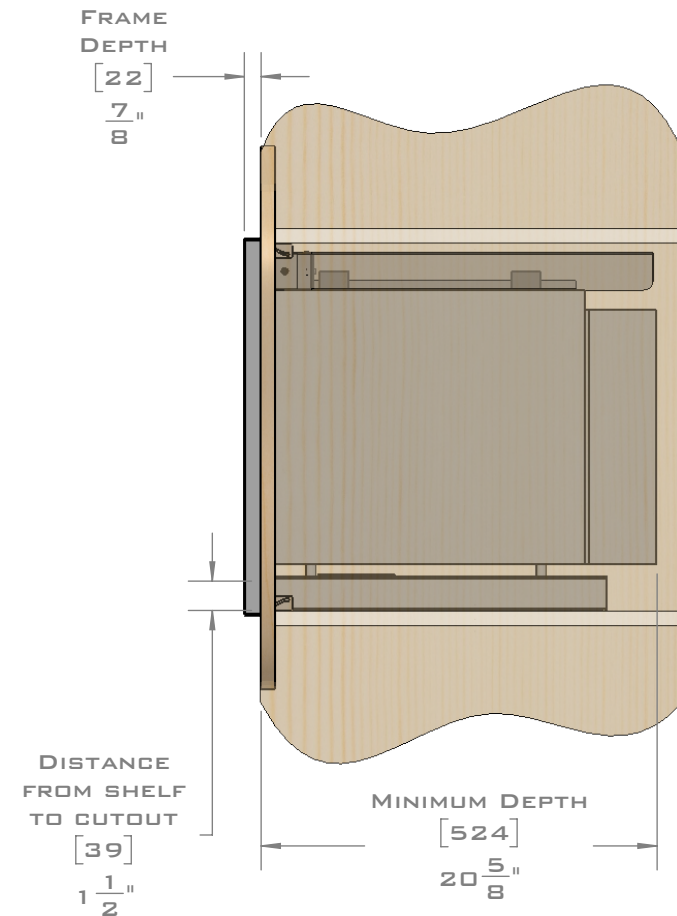

EUROTRIM™

PLANNING GUIDE
EU30.41593
CONVECTION MICROWAVE TRIM KIT

SURFACE MOUNT

EUROTRIM MICROWAVE TRIM KITS ARE SUPPLIED COMPLETE WITH ALL HARDWARE REQUIRED.
OUR UNIQUE STOPPADS ALLOW FOR A PERFECT INSTALLATION EVERY TIME.

FOR VENTILATION A 6 SQUARE INCH (39 SQ.CM.) CUT OUT MUST BE PLACED IN THE REAR OF THE CABINET.
FAILURE TO DO SO MAY CAUSE DAMAGE TO THE MICROWAVE OVEN AND OR CABINET.

DIMENSIONS
IN [ ] ARE
MILLIMETER