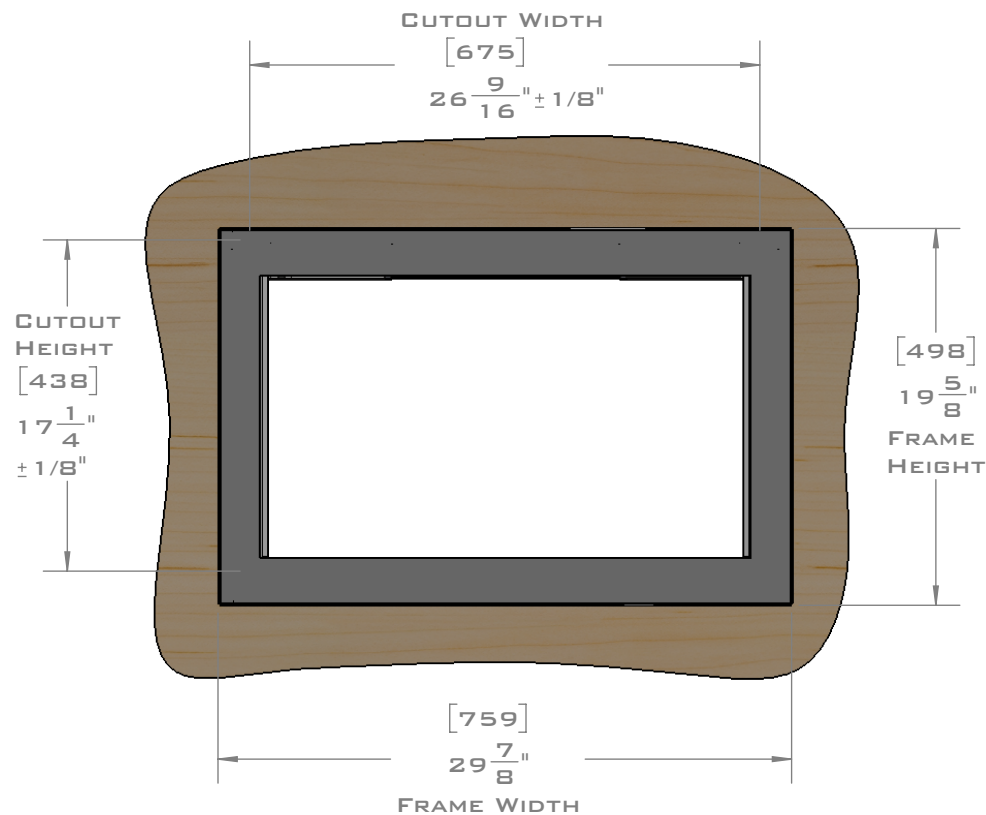

EUROTRIM™

PLANNING GUIDE
EU30.41593
CONVECTION MICROWAVE TRIM KIT

SURFACE MOUNT

EUROTRIM MICROWAVE TRIM KITS ARE SUPPLIED COMPLETE WITH ALL HARDWARE REQUIRED.
OUR UNIQUE STOPPADS ALLOW FOR A PERFECT INSTALLATION EVERY TIME.

FOR VENTILATION A 6 SQUARE INCH (39 SQ.CM.) CUT OUT MUST BE PLACED IN THE REAR OF THE CABINET.
FAILURE TO DO SO MAY CAUSE DAMAGE TO THE MICROWAVE OVEN AND OR CABINET.

DIMENSIONS
IN [ ] ARE
MILLIMETER