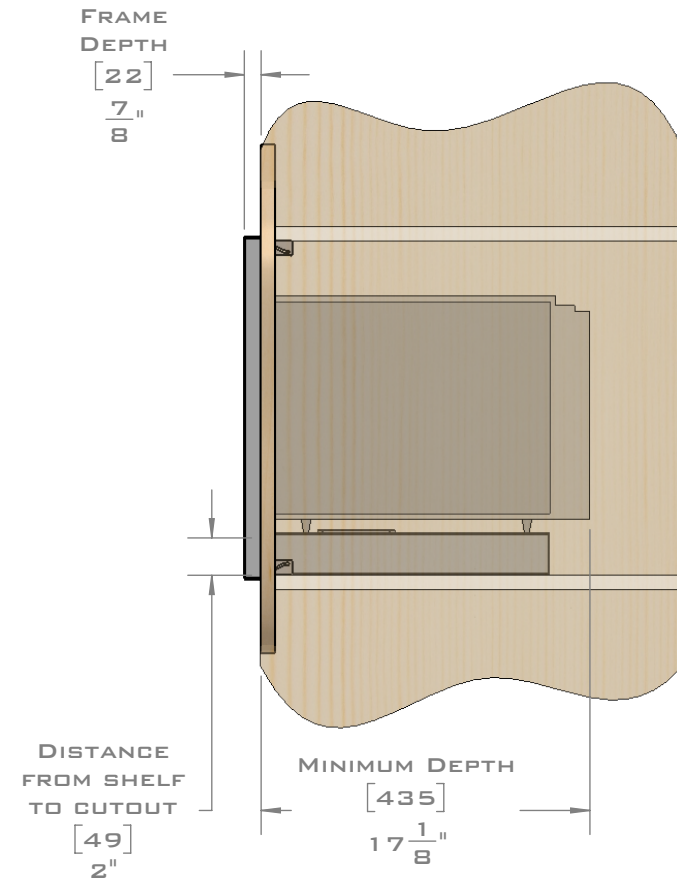

EUROTRIM™

PLANNING GUIDE
EU30.4148
MICROWAVE TRIM KIT
SURFACE MOUNT

EUROTRIM MICROWAVE TRIM KITS ARE SUPPLIED COMPLETE WITH ALL HARDWARE REQUIRED.
OUR UNIQUE STOPPADS ALLOW FOR A PERFECT INSTALLATION EVERY TIME.

FOR VENTILATION A 6 SQUARE INCH (39 SQ.CM.) CUT OUT MUST BE PLACED IN THE REAR OF THE CABINET.
FAILURE TO DO SO MAY CAUSE DAMAGE TO THE MICROWAVE OVEN AND OR CABINET.

DIMENSIONS
IN [ ] ARE
MILLIMETER