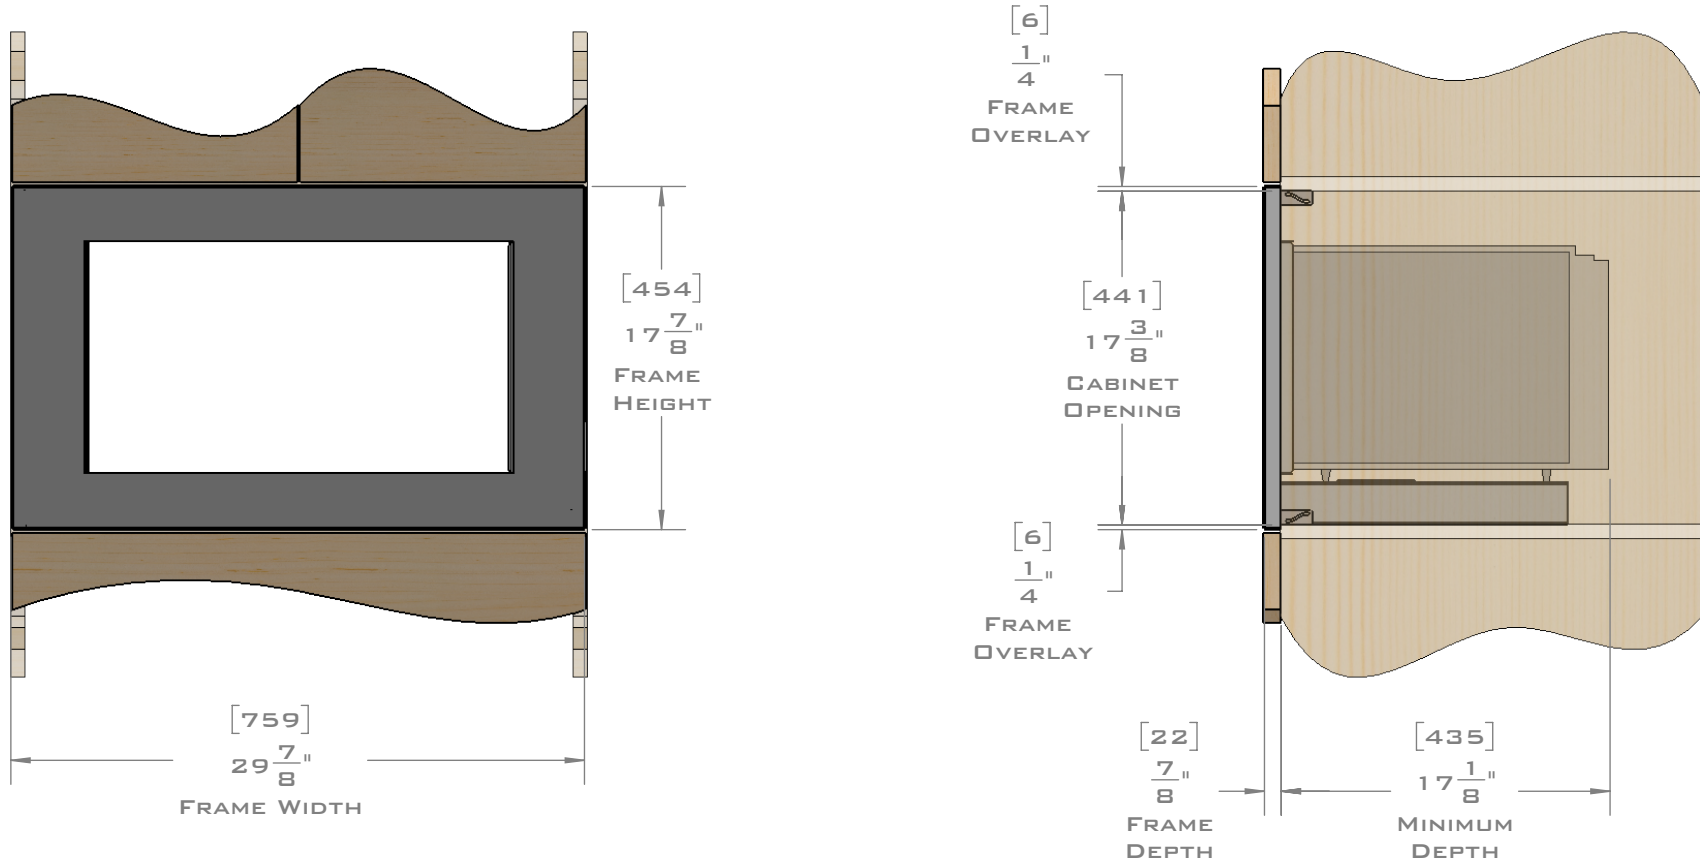

**EUROTRIM™**

**PLANNING GUIDE**  
**EU30.4148**  
MICROWAVE TRIM KIT  
**FLUSH MOUNT**

EUROTRIM MICROWAVE TRIM KITS ARE SUPPLIED COMPLETE WITH ALL HARDWARE REQUIRED.  
OUR UNIQUE STOPPADS ALLOW FOR A PERFECT INSTALLATION EVERY TIME.

FOR VENTILATION A 6 SQUARE INCH (39 SQ.CM.) CUT OUT MUST BE PLACED IN THE REAR OF THE CABINET.  
FAILURE TO DO SO MAY CAUSE DAMAGE TO THE MICROWAVE OVEN AND OR CABINET.

DIMENSIONS  
IN [ ] ARE  
MILLIMETER