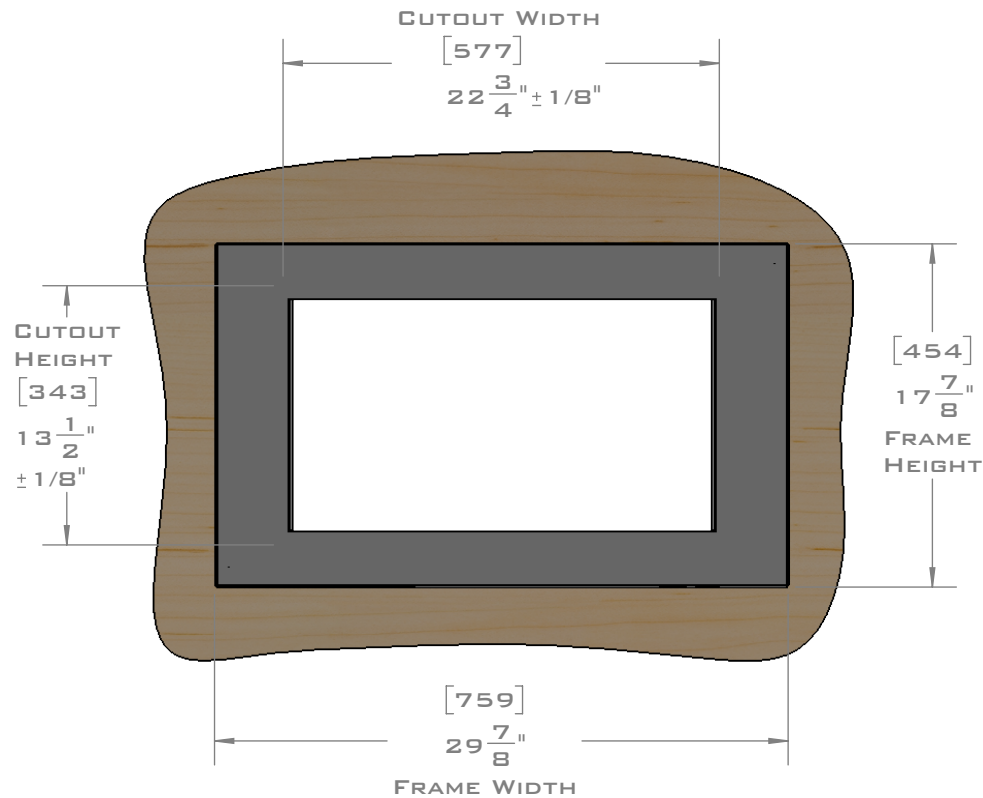

EUROTRIM™

PLANNING GUIDE
EU30.4148
MICROWAVE TRIM KIT
SURFACE MOUNT

EUROTRIM MICROWAVE TRIM KITS ARE SUPPLIED COMPLETE WITH ALL HARDWARE REQUIRED.
OUR UNIQUE STOPPADS ALLOW FOR A PERFECT INSTALLATION EVERY TIME.

FOR VENTILATION A 6 SQUARE INCH (39 SQ.CM.) CUT OUT MUST BE PLACED IN THE REAR OF THE CABINET.
FAILURE TO DO SO MAY CAUSE DAMAGE TO THE MICROWAVE OVEN AND OR CABINET.

DIMENSIONS
IN [ ] ARE
MILLIMETER