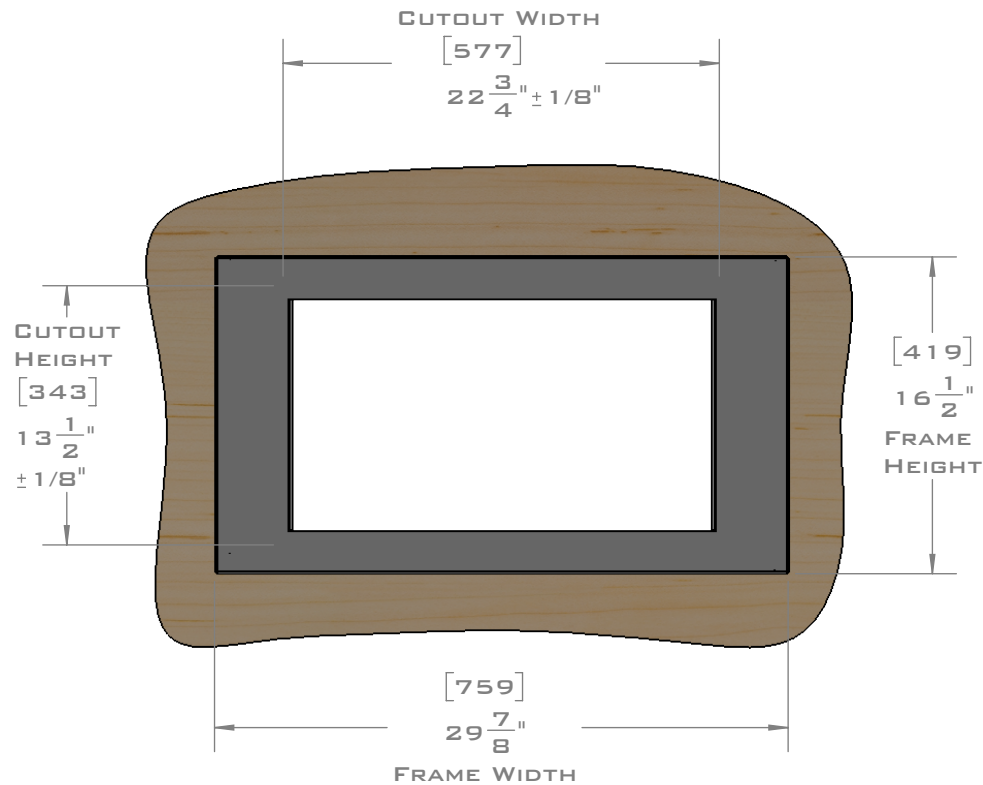

EUROTRIM™

PLANNING GUIDE
EU30.4145
MICROWAVE TRIM KIT
SURFACE MOUNT

EUROTRIM MICROWAVE TRIM KITS ARE SUPPLIED COMPLETE WITH ALL HARDWARE REQUIRED.
OUR UNIQUE STOPPADS ALLOW FOR A PERFECT INSTALLATION EVERY TIME.

FOR VENTILATION A 6 SQUARE INCH (39 SQ.CM.) CUT OUT MUST BE PLACED IN THE REAR OF THE CABINET.
FAILURE TO DO SO MAY CAUSE DAMAGE TO THE MICROWAVE OVEN AND OR CABINET.

DIMENSIONS
IN [ ] ARE
MILLIMETER