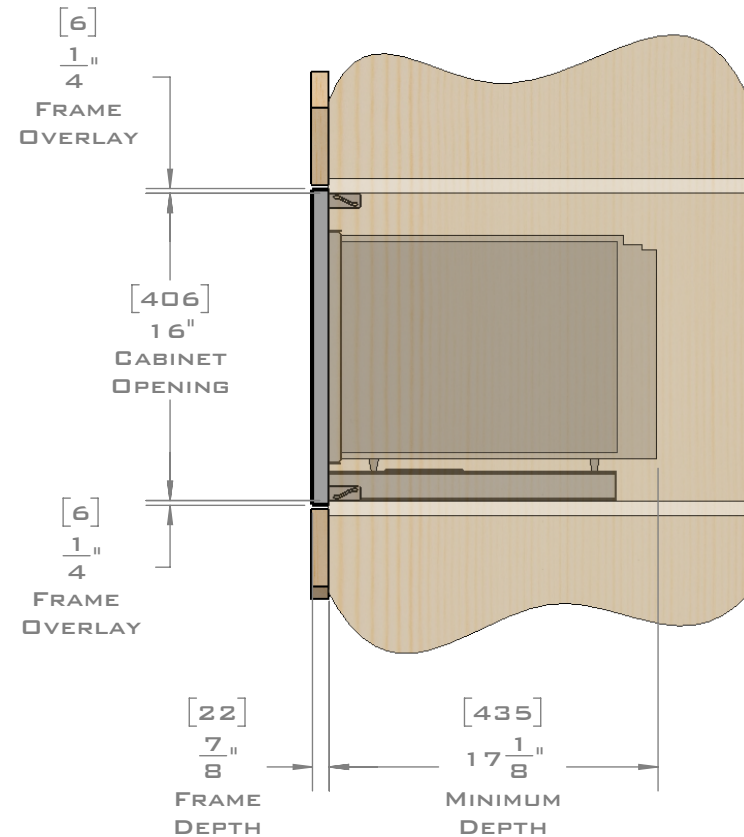

EUROTRIM™

PLANNING GUIDE
EU30.4145
MICROWAVE TRIM KIT
FLUSH MOUNT

EUROTRIM MICROWAVE TRIM KITS ARE SUPPLIED COMPLETE WITH ALL HARDWARE REQUIRED.
OUR UNIQUE STOPPADS ALLOW FOR A PERFECT INSTALLATION EVERY TIME.

FOR VENTILATION A 6 SQUARE INCH (39 SQ.CM.) CUT OUT MUST BE PLACED IN THE REAR OF THE CABINET.
FAILURE TO DO SO MAY CAUSE DAMAGE TO THE MICROWAVE OVEN AND OR CABINET.

DIMENSIONS
IN [ ] ARE
MILLIMETER