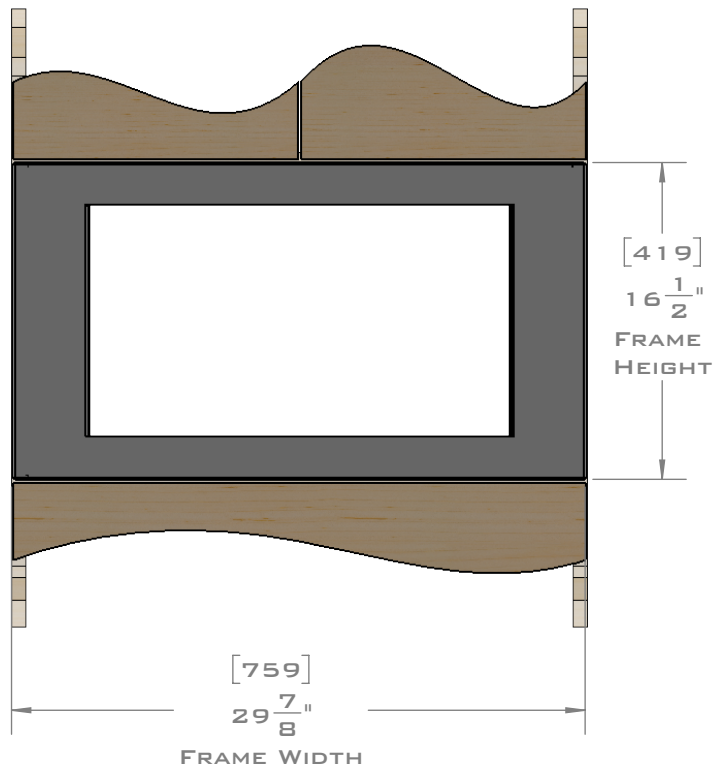

EUROTRIM™

PLANNING GUIDE
EU30.4145
MICROWAVE TRIM KIT
FLUSH MOUNT

EUROTRIM MICROWAVE TRIM KITS ARE SUPPLIED COMPLETE WITH ALL HARDWARE REQUIRED.
OUR UNIQUE STOPPADS ALLOW FOR A PERFECT INSTALLATION EVERY TIME.

FOR VENTILATION A 6 SQUARE INCH (39 SQ.CM.) CUT OUT MUST BE PLACED IN THE REAR OF THE CABINET.
FAILURE TO DO SO MAY CAUSE DAMAGE TO THE MICROWAVE OVEN AND OR CABINET.

DIMENSIONS
IN [ ] ARE
MILLIMETER