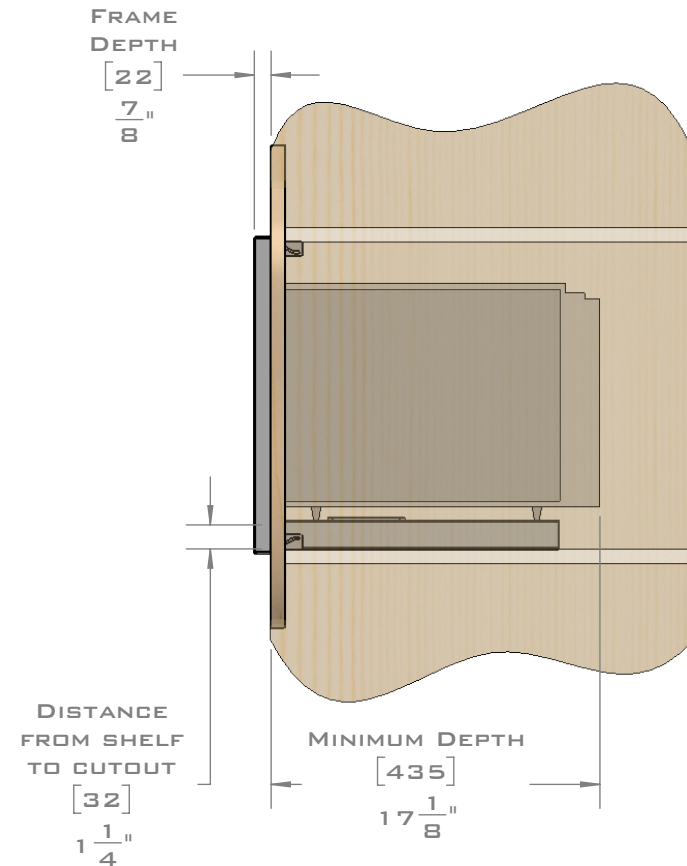

EUROTRIM™

PLANNING GUIDE
EU30.4145
MICROWAVE TRIM KIT
SURFACE MOUNT

EUROTRIM MICROWAVE TRIM KITS ARE SUPPLIED COMPLETE WITH ALL HARDWARE REQUIRED.
OUR UNIQUE STOPPADS ALLOW FOR A PERFECT INSTALLATION EVERY TIME.

FOR VENTILATION A 6 SQUARE INCH (39 SQ.CM.) CUT OUT MUST BE PLACED IN THE REAR OF THE CABINET.
FAILURE TO DO SO MAY CAUSE DAMAGE TO THE MICROWAVE OVEN AND OR CABINET.

DIMENSIONS
IN [ ] ARE
MILLIMETER