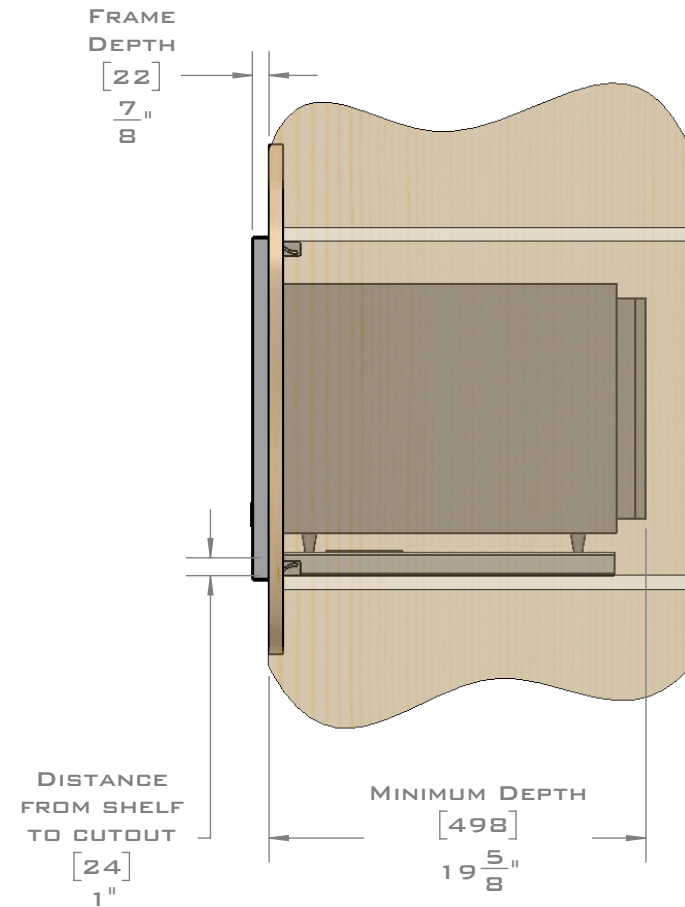

EUROTRIM™

PLANNING GUIDE
EU30.2227
MICROWAVE TRIM KIT
SURFACE MOUNT

EUROTRIM MICROWAVE TRIM KITS ARE SUPPLIED COMPLETE WITH ALL HARDWARE REQUIRED.
OUR UNIQUE STOPPADS ALLOW FOR A PERFECT INSTALLATION EVERY TIME.

FOR VENTILATION A 6 SQUARE INCH (39 SQ.CM.) CUT OUT MUST BE PLACED IN THE REAR OF THE CABINET.
FAILURE TO DO SO MAY CAUSE DAMAGE TO THE MICROWAVE OVEN AND OR CABINET.

DIMENSIONS
IN [ ] ARE
MILLIMETER