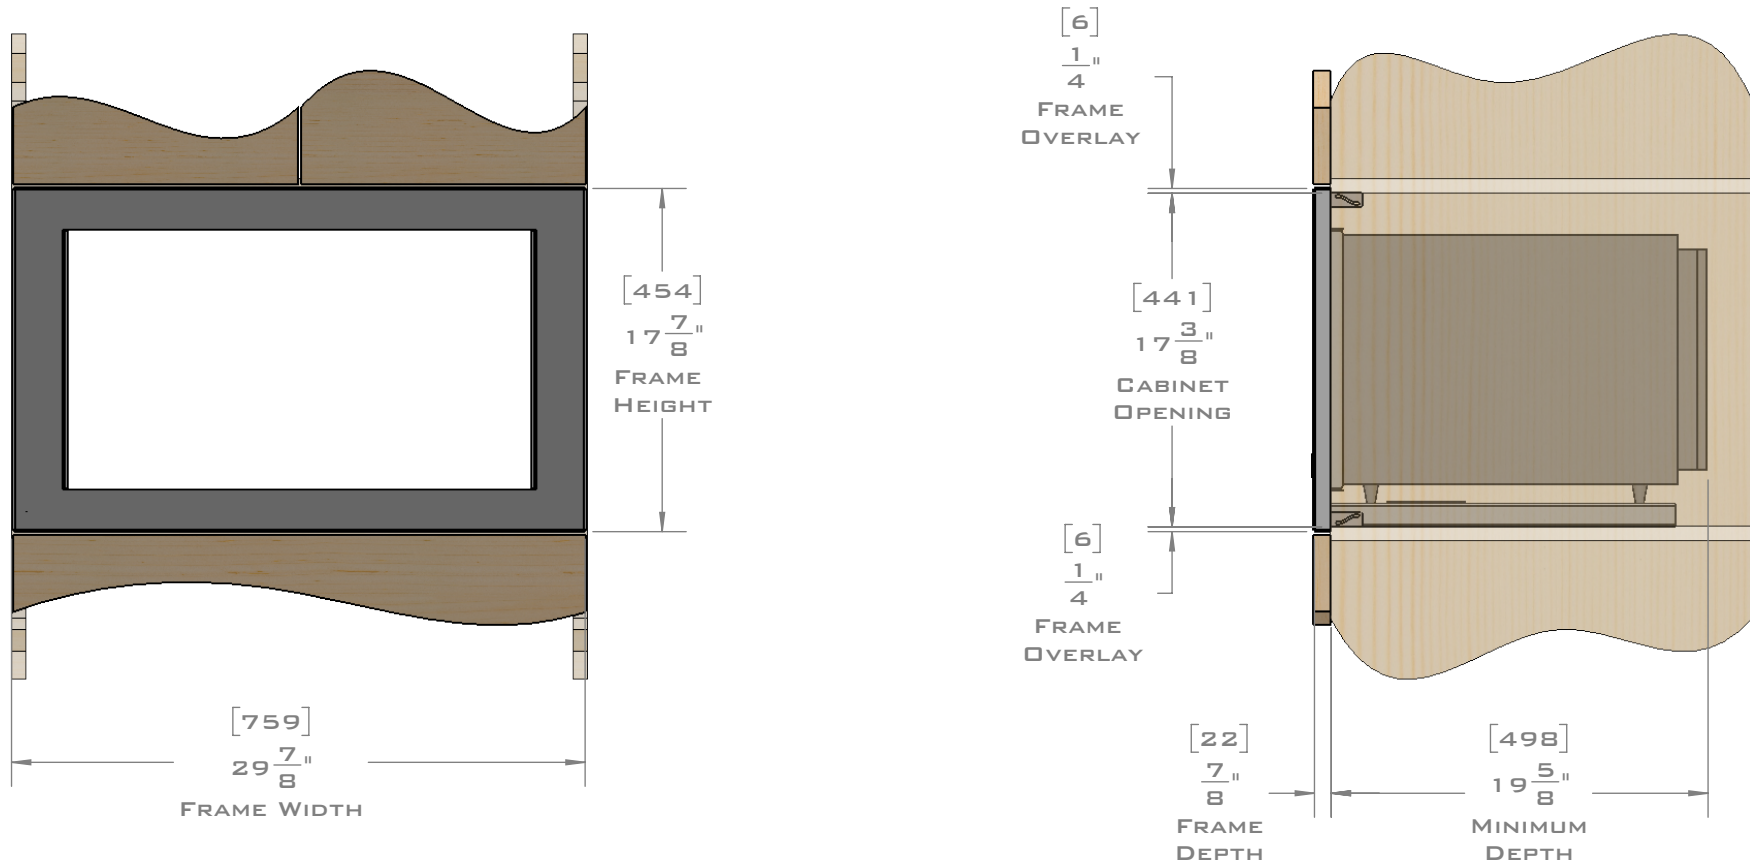

EUROTRIM™

PLANNING GUIDE
EU30.2227
MICROWAVE TRIM KIT
FLUSH MOUNT

EUROTRIM MICROWAVE TRIM KITS ARE SUPPLIED COMPLETE WITH ALL HARDWARE REQUIRED.
OUR UNIQUE STOPPADS ALLOW FOR A PERFECT INSTALLATION EVERY TIME.

FOR VENTILATION A 6 SQUARE INCH (39 SQ.CM.) CUT OUT MUST BE PLACED IN THE REAR OF THE CABINET.
FAILURE TO DO SO MAY CAUSE DAMAGE TO THE MICROWAVE OVEN AND OR CABINET.

DIMENSIONS
IN [ ] ARE
MILLIMETER