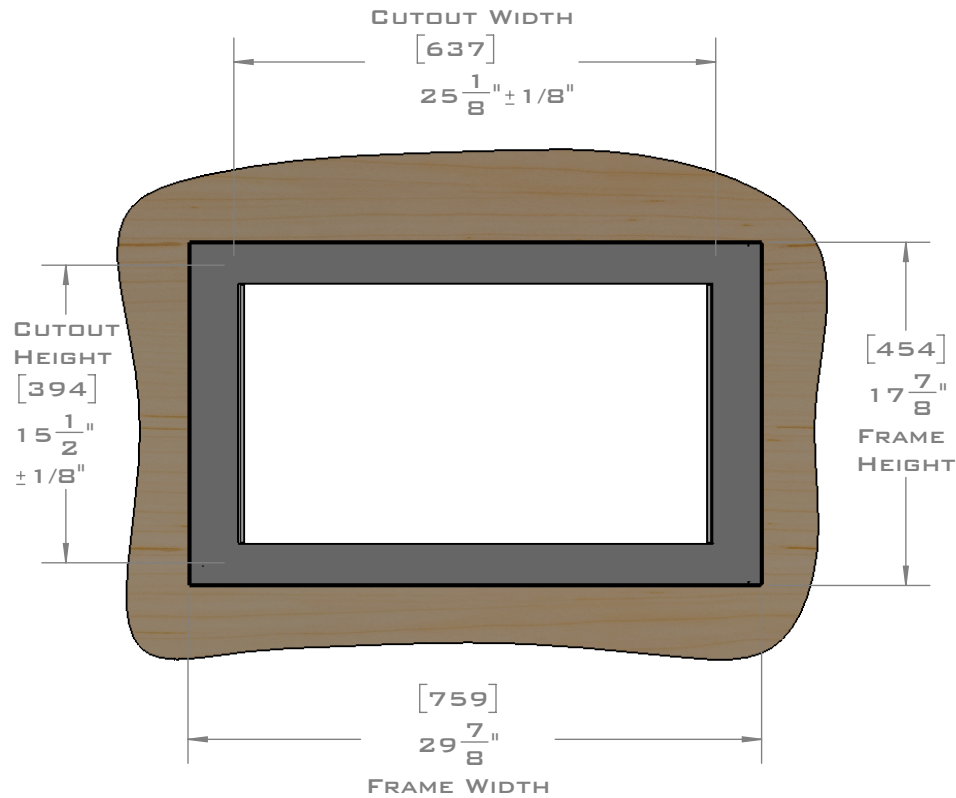

EUROTRIM™

PLANNING GUIDE
EU30.2227
MICROWAVE TRIM KIT
SURFACE MOUNT

EUROTRIM MICROWAVE TRIM KITS ARE SUPPLIED COMPLETE WITH ALL HARDWARE REQUIRED.
OUR UNIQUE STOPPADS ALLOW FOR A PERFECT INSTALLATION EVERY TIME.

FOR VENTILATION A 6 SQUARE INCH (39 SQ.CM.) CUT OUT MUST BE PLACED IN THE REAR OF THE CABINET.
FAILURE TO DO SO MAY CAUSE DAMAGE TO THE MICROWAVE OVEN AND OR CABINET.

DIMENSIONS
IN [ ] ARE
MILLIMETER