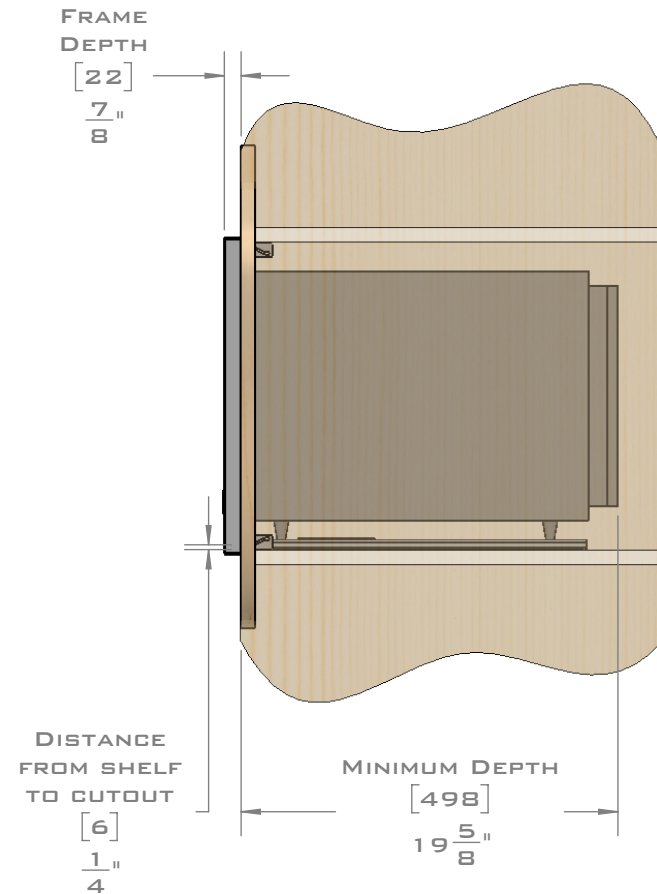

EUROTRIM™

PLANNING GUIDE
EU30.2225
MICROWAVE TRIM KIT
SURFACE MOUNT

EUROTRIM MICROWAVE TRIM KITS ARE SUPPLIED COMPLETE WITH ALL HARDWARE REQUIRED.
OUR UNIQUE STOPPADS ALLOW FOR A PERFECT INSTALLATION EVERY TIME.

FOR VENTILATION A 6 SQUARE INCH (39 SQ.CM.) CUT OUT MUST BE PLACED IN THE REAR OF THE CABINET.
FAILURE TO DO SO MAY CAUSE DAMAGE TO THE MICROWAVE OVEN AND OR CABINET.

DIMENSIONS
IN [ ] ARE
MILLIMETER