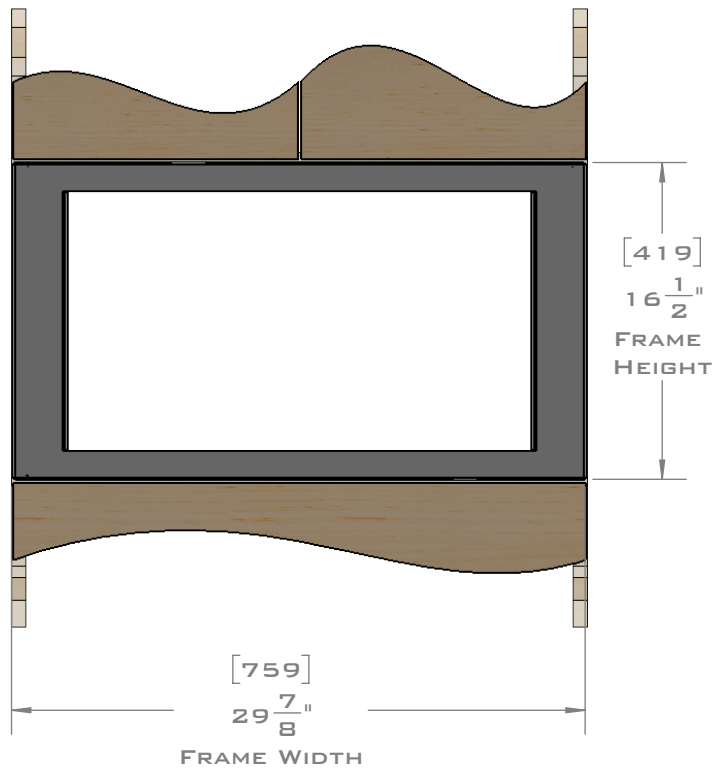

EUROTRIM™

PLANNING GUIDE
EU30.2225
MICROWAVE TRIM KIT
FLUSH MOUNT

EUROTRIM MICROWAVE TRIM KITS ARE SUPPLIED COMPLETE WITH ALL HARDWARE REQUIRED.
OUR UNIQUE STOPPADS ALLOW FOR A PERFECT INSTALLATION EVERY TIME.

FOR VENTILATION A 6 SQUARE INCH (39 SQ.CM.) CUT OUT MUST BE PLACED IN THE REAR OF THE CABINET.
FAILURE TO DO SO MAY CAUSE DAMAGE TO THE MICROWAVE OVEN AND OR CABINET.

DIMENSIONS
IN [] ARE
MILLIMETER

EUROTRIM™