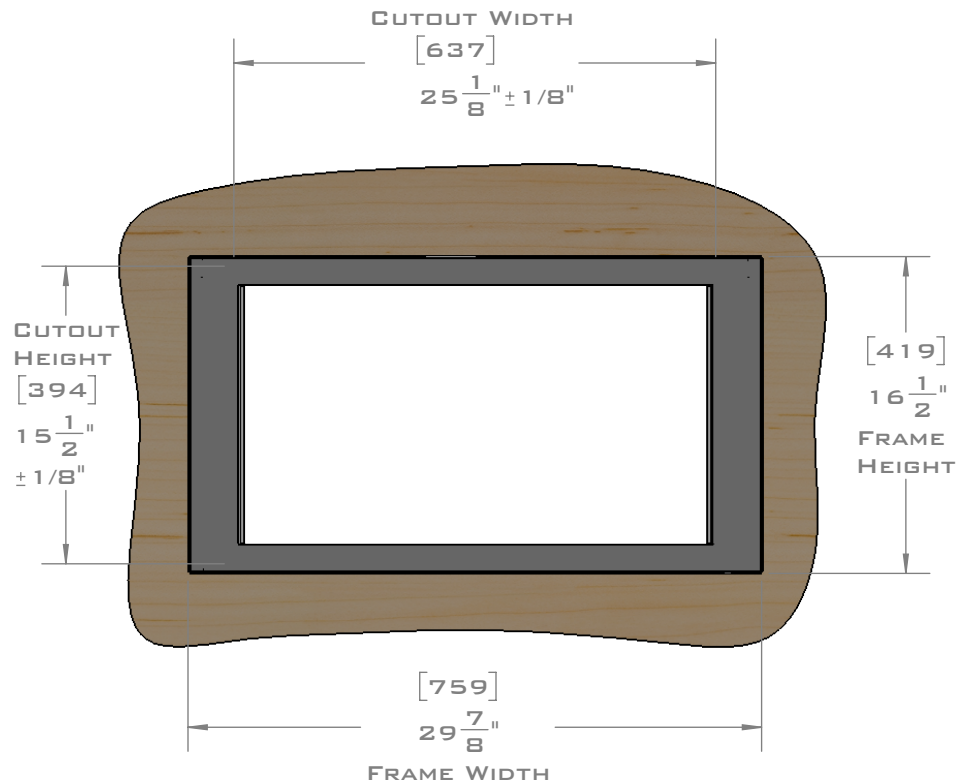

EUROTRIM™

PLANNING GUIDE
EU30.2225
MICROWAVE TRIM KIT
SURFACE MOUNT

EUROTRIM MICROWAVE TRIM KITS ARE SUPPLIED COMPLETE WITH ALL HARDWARE REQUIRED.
OUR UNIQUE STOPPADS ALLOW FOR A PERFECT INSTALLATION EVERY TIME.

FOR VENTILATION A 6 SQUARE INCH (39 SQ.CM.) CUT OUT MUST BE PLACED IN THE REAR OF THE CABINET.
FAILURE TO DO SO MAY CAUSE DAMAGE TO THE MICROWAVE OVEN AND OR CABINET.

DIMENSIONS
IN [ ] ARE
MILLIMETER