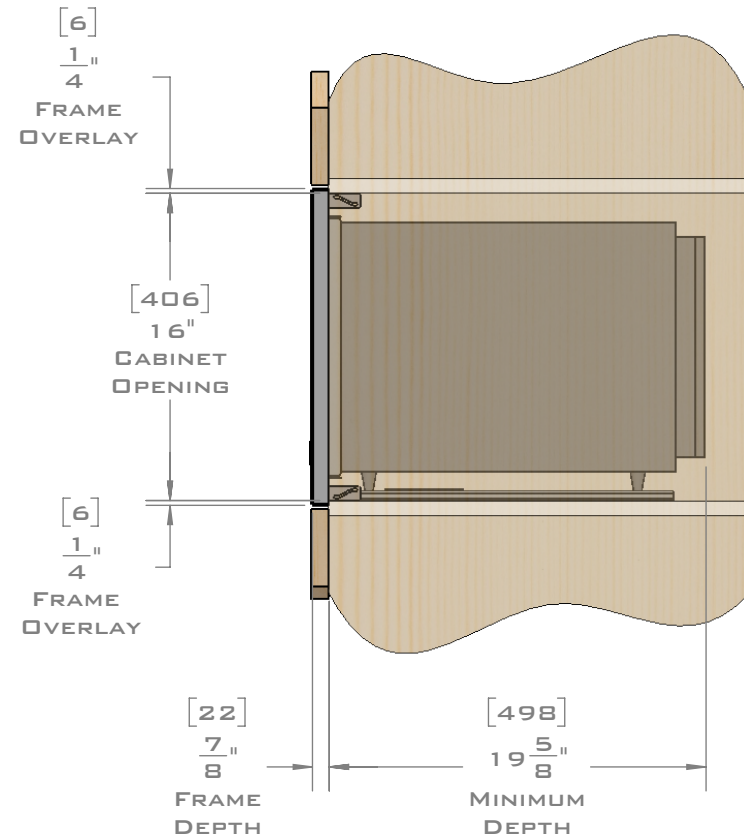

EUROTRIM™

PLANNING GUIDE
EU30.2225
MICROWAVE TRIM KIT
FLUSH MOUNT

EUROTRIM MICROWAVE TRIM KITS ARE SUPPLIED COMPLETE WITH ALL HARDWARE REQUIRED.
OUR UNIQUE STOPPADS ALLOW FOR A PERFECT INSTALLATION EVERY TIME.

FOR VENTILATION A 6 SQUARE INCH (39 SQ.CM.) CUT OUT MUST BE PLACED IN THE REAR OF THE CABINET.
FAILURE TO DO SO MAY CAUSE DAMAGE TO THE MICROWAVE OVEN AND OR CABINET.

DIMENSIONS
IN [] ARE
MILLIMETER

EUROTRIM™