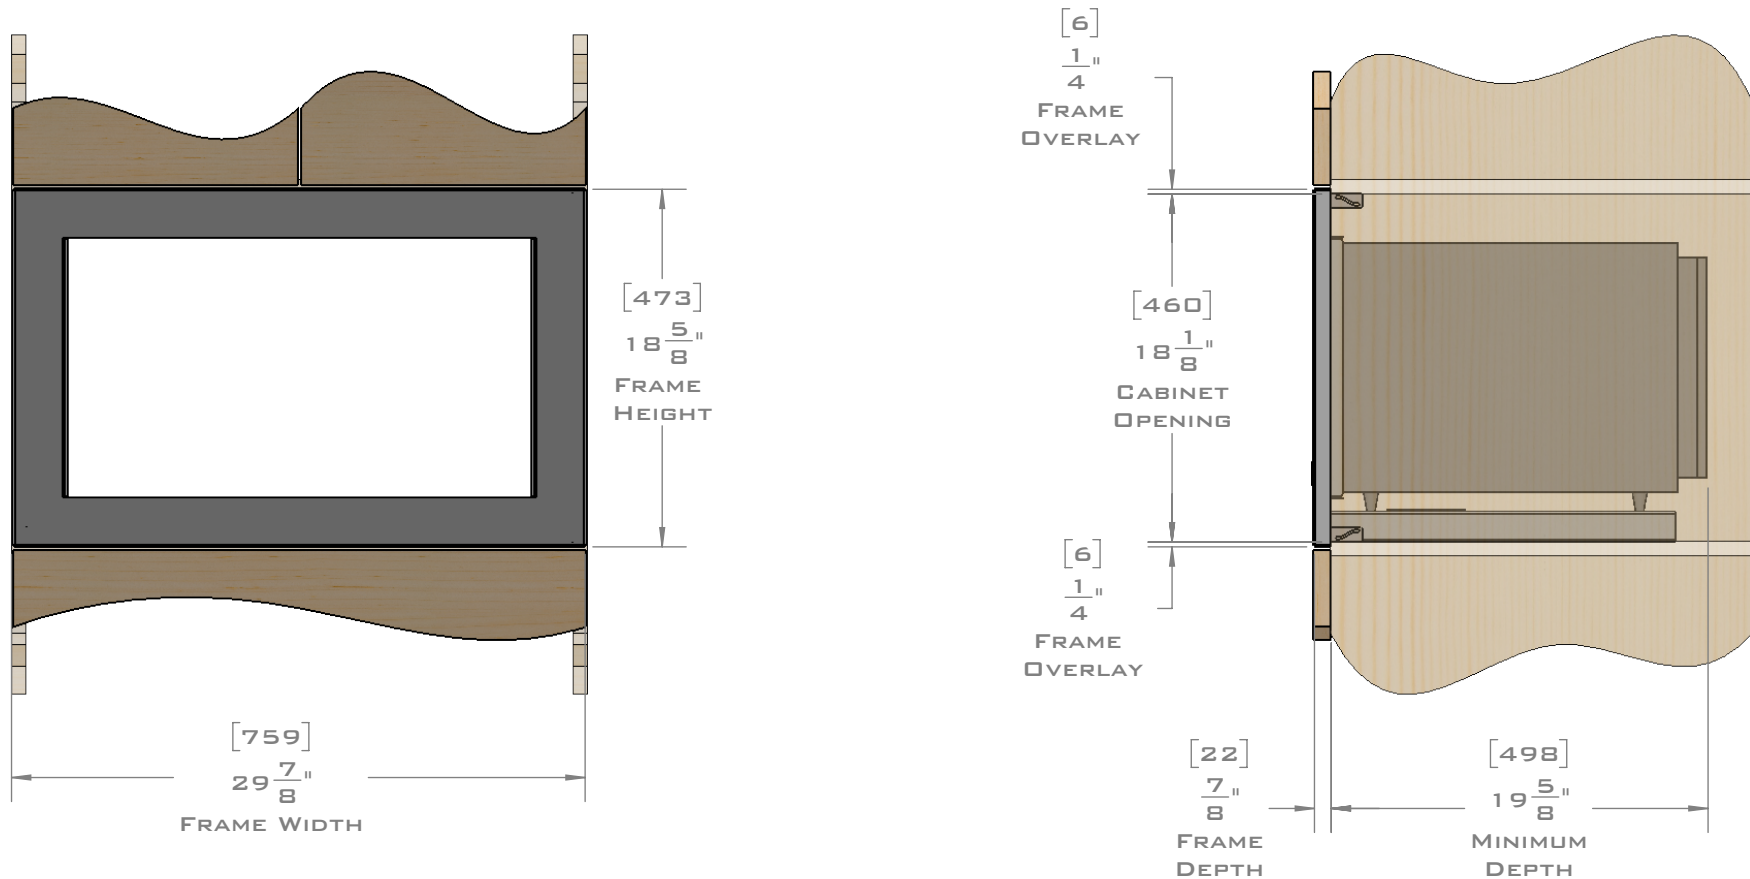

**EUROTRIM™**

**PLANNING GUIDE**  
**EU30.2222**  
 MICROWAVE TRIM KIT  
**FLUSH MOUNT**

EUROTRIM MICROWAVE TRIM KITS ARE SUPPLIED COMPLETE WITH ALL HARDWARE REQUIRED.  
 OUR UNIQUE STOPPADS ALLOW FOR A PERFECT INSTALLATION EVERY TIME.

FOR VENTILATION A 6 SQUARE INCH (39 SQ.CM.) CUT OUT MUST BE PLACED IN THE REAR OF THE CABINET.  
 FAILURE TO DO SO MAY CAUSE DAMAGE TO THE MICROWAVE OVEN AND OR CABINET.

DIMENSIONS  
 IN [ ] ARE  
 MILLIMETER