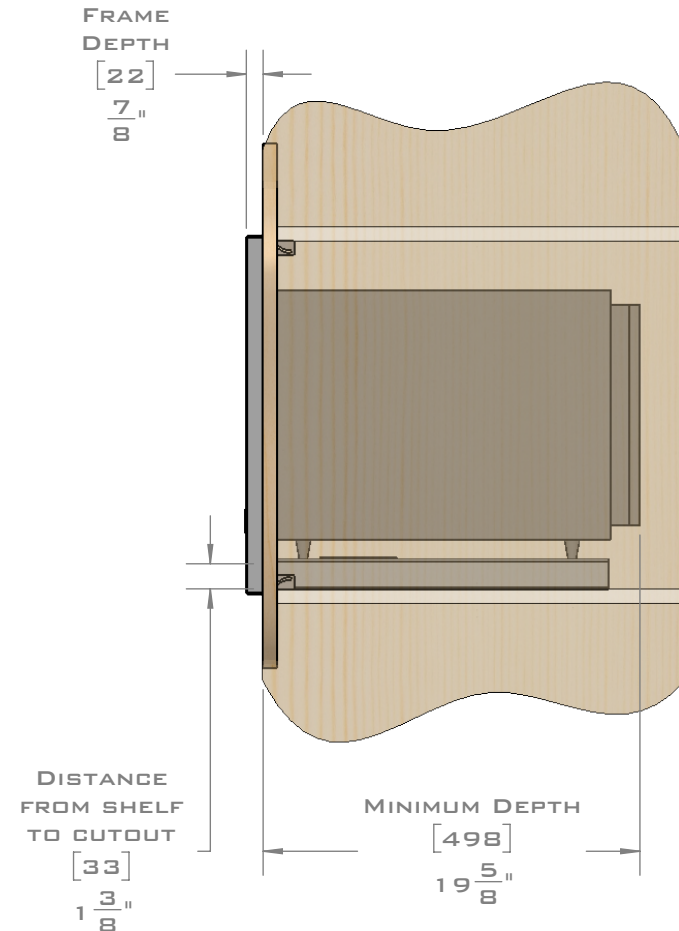

EUROTRIM™

PLANNING GUIDE
EU30.2222
MICROWAVE TRIM KIT
SURFACE MOUNT

EUROTRIM MICROWAVE TRIM KITS ARE SUPPLIED COMPLETE WITH ALL HARDWARE REQUIRED.
OUR UNIQUE STOPADS ALLOW FOR A PERFECT INSTALLATION EVERY TIME.

FOR VENTILATION A 6 SQUARE INCH (39 SQ.CM.) CUT OUT MUST BE PLACED IN THE REAR OF THE CABINET.
FAILURE TO DO SO MAY CAUSE DAMAGE TO THE MICROWAVE OVEN AND OR CABINET.

DIMENSIONS
IN [ ] ARE
MILLIMETER