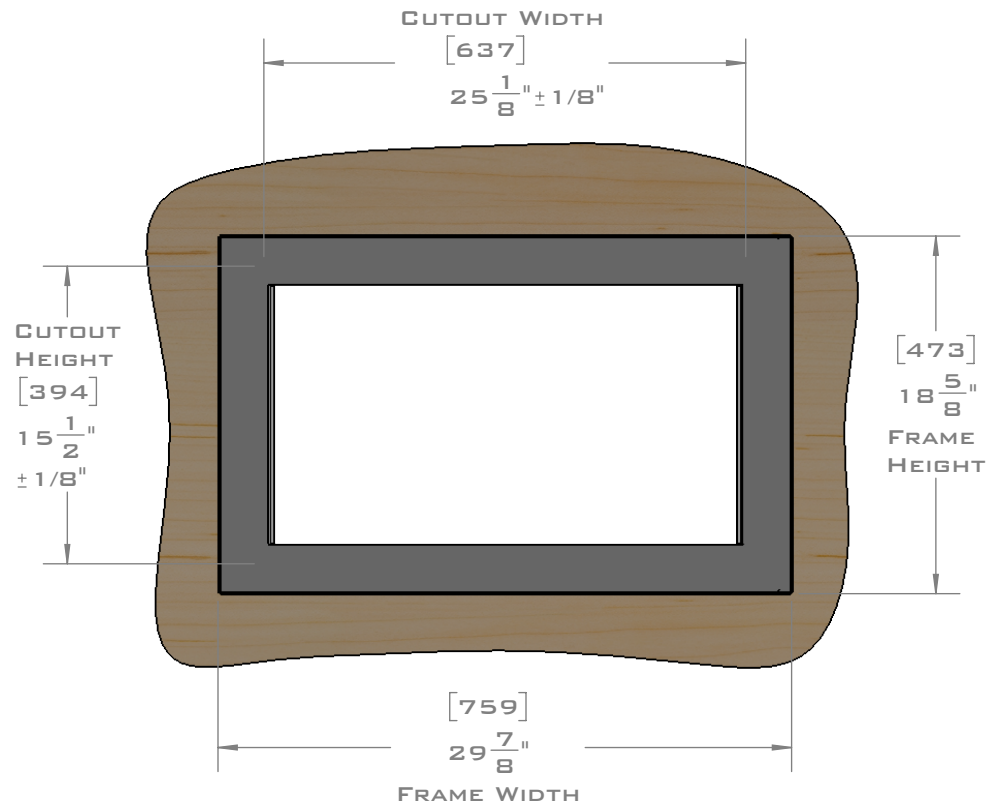

EUROTRIM™

PLANNING GUIDE
EU30.2222
MICROWAVE TRIM KIT
SURFACE MOUNT

EUROTRIM MICROWAVE TRIM KITS ARE SUPPLIED COMPLETE WITH ALL HARDWARE REQUIRED.
OUR UNIQUE STOPADS ALLOW FOR A PERFECT INSTALLATION EVERY TIME.

FOR VENTILATION A 6 SQUARE INCH (39 SQ.CM.) CUT OUT MUST BE PLACED IN THE REAR OF THE CABINET.
FAILURE TO DO SO MAY CAUSE DAMAGE TO THE MICROWAVE OVEN AND OR CABINET.

DIMENSIONS
IN [ ] ARE
MILLIMETER