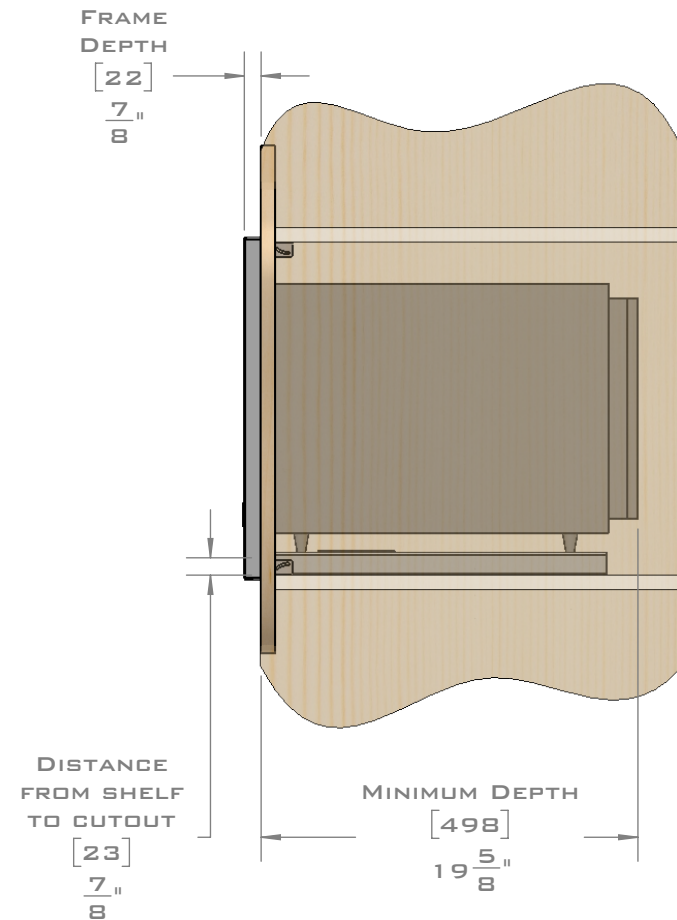

EUROTRIM™

PLANNING GUIDE
EU30.2221
MICROWAVE TRIM KIT
SURFACE MOUNT

EUROTRIM MICROWAVE TRIM KITS ARE SUPPLIED COMPLETE WITH ALL HARDWARE REQUIRED.
OUR UNIQUE STOPPADS ALLOW FOR A PERFECT INSTALLATION EVERY TIME.

FOR VENTILATION A 6 SQUARE INCH (39 SQ.CM.) CUT OUT MUST BE PLACED IN THE REAR OF THE CABINET.
FAILURE TO DO SO MAY CAUSE DAMAGE TO THE MICROWAVE OVEN AND OR CABINET.

DIMENSIONS
IN [ ] ARE
MILLIMETER