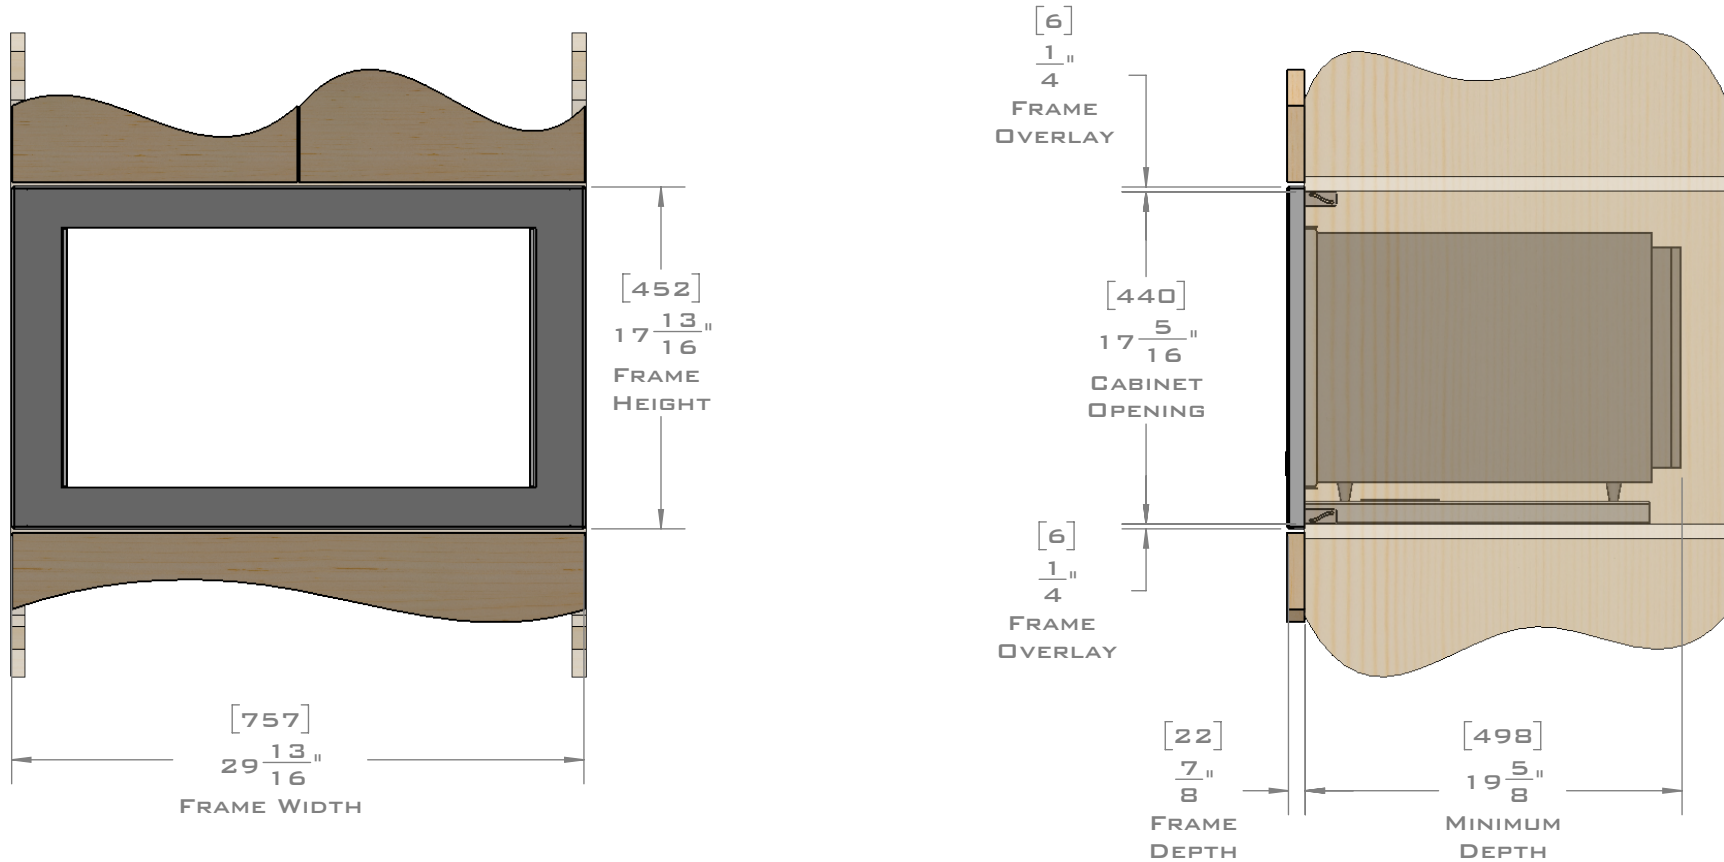

EUROTRIM™

PLANNING GUIDE
EU30.2221
MICROWAVE TRIM KIT
FLUSH MOUNT

EUROTRIM MICROWAVE TRIM KITS ARE SUPPLIED COMPLETE WITH ALL HARDWARE REQUIRED.
OUR UNIQUE STOPPADS ALLOW FOR A PERFECT INSTALLATION EVERY TIME.

FOR VENTILATION A 6 SQUARE INCH (39 SQ.CM.) CUT OUT MUST BE PLACED IN THE REAR OF THE CABINET.
FAILURE TO DO SO MAY CAUSE DAMAGE TO THE MICROWAVE OVEN AND OR CABINET.

DIMENSIONS
IN [ ] ARE
MILLIMETER