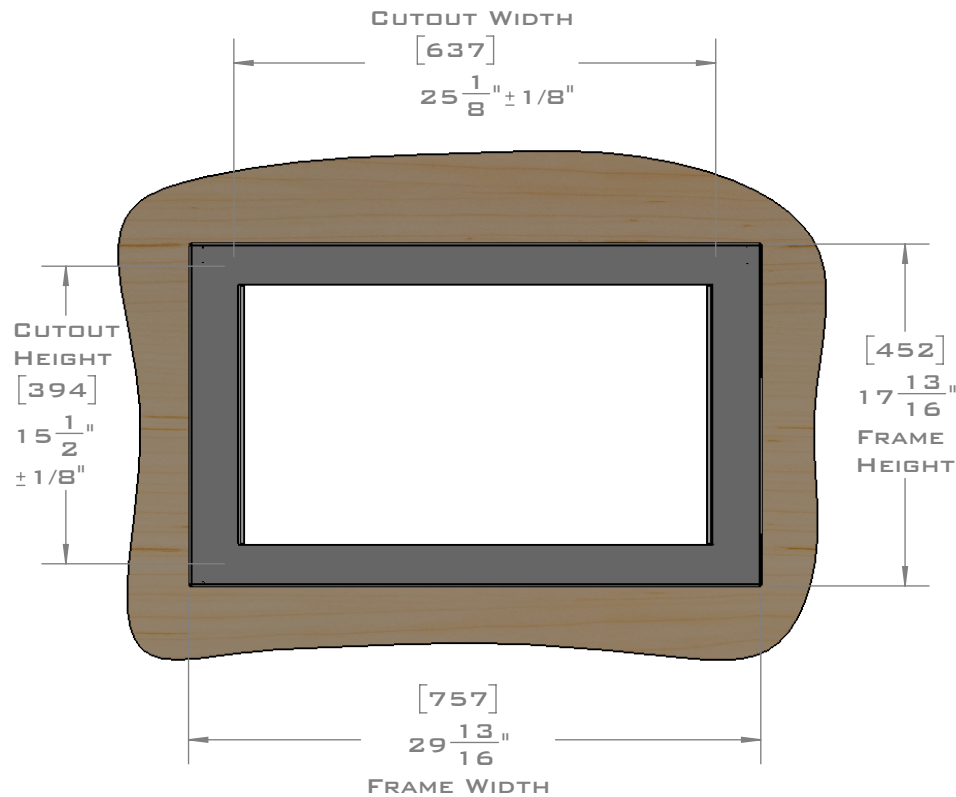

EUROTRIM™

PLANNING GUIDE
EU30.2221
MICROWAVE TRIM KIT
SURFACE MOUNT

EUROTRIM MICROWAVE TRIM KITS ARE SUPPLIED COMPLETE WITH ALL HARDWARE REQUIRED.
OUR UNIQUE STOPPADS ALLOW FOR A PERFECT INSTALLATION EVERY TIME.

FOR VENTILATION A 6 SQUARE INCH (39 SQ.CM.) CUT OUT MUST BE PLACED IN THE REAR OF THE CABINET.
FAILURE TO DO SO MAY CAUSE DAMAGE TO THE MICROWAVE OVEN AND OR CABINET.

DIMENSIONS
IN [ ] ARE
MILLIMETER