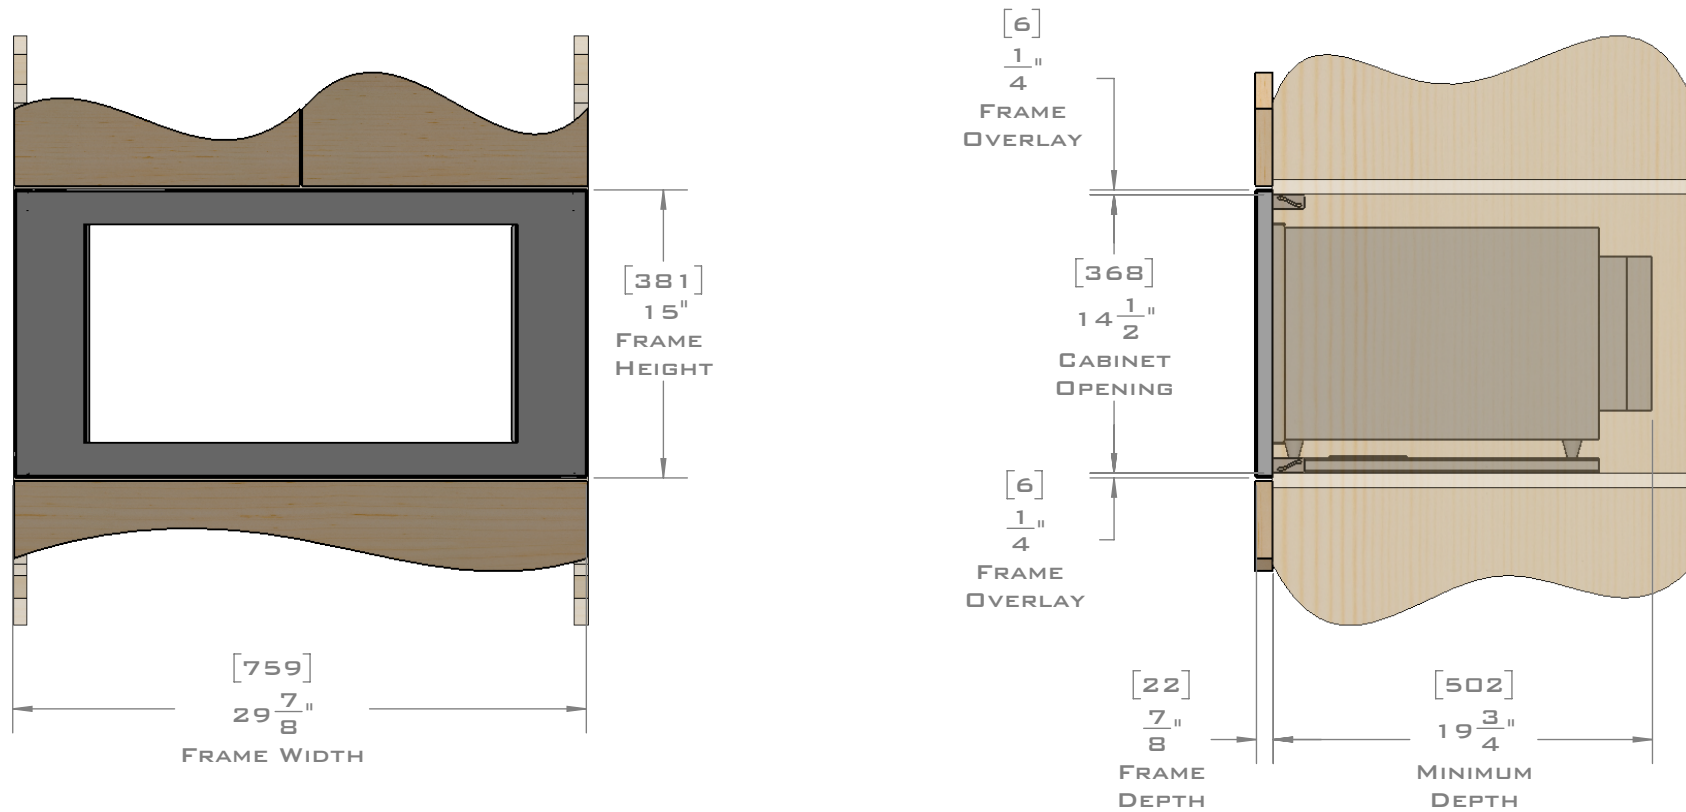

EUROTRIM™

PLANNING GUIDE
EU30.2167
MICROWAVE TRIM KIT
FLUSH MOUNT

EUROTRIM MICROWAVE TRIM KITS ARE SUPPLIED COMPLETE WITH ALL HARDWARE REQUIRED.
OUR UNIQUE STOPPADS ALLOW FOR A PERFECT INSTALLATION EVERY TIME.

FOR VENTILATION A 6 SQUARE INCH (39 SQ.CM.) CUT OUT MUST BE PLACED IN THE REAR OF THE CABINET.
FAILURE TO DO SO MAY CAUSE DAMAGE TO THE MICROWAVE OVEN AND OR CABINET.

DIMENSIONS
IN [ ] ARE
MILLIMETER