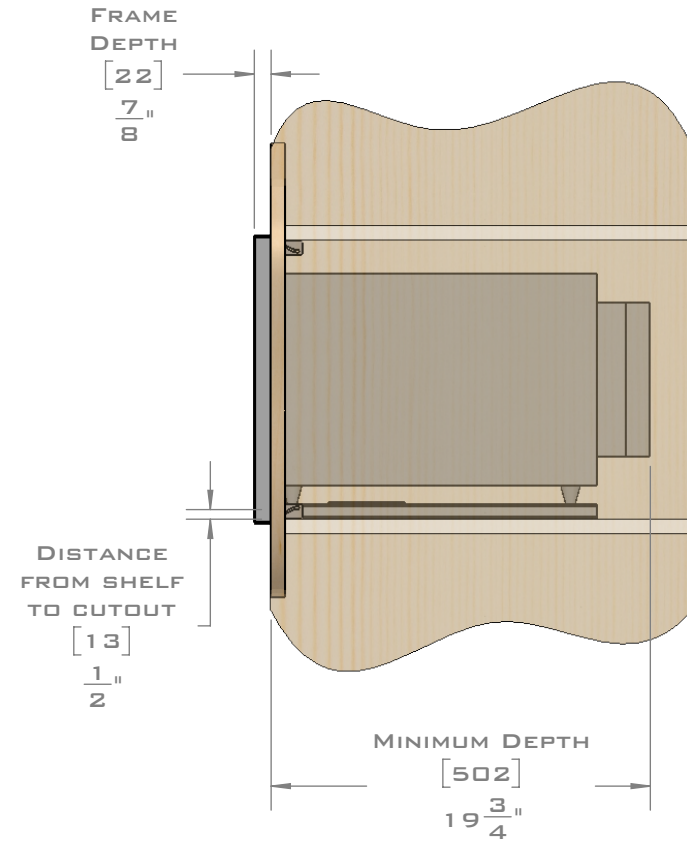

EUROTRIM™

PLANNING GUIDE
EU30.2167
MICROWAVE TRIM KIT
SURFACE MOUNT

EUROTRIM MICROWAVE TRIM KITS ARE SUPPLIED COMPLETE WITH ALL HARDWARE REQUIRED.
OUR UNIQUE STOPPADS ALLOW FOR A PERFECT INSTALLATION EVERY TIME.

FOR VENTILATION A 6 SQUARE INCH (39 SQ.CM.) CUT OUT MUST BE PLACED IN THE REAR OF THE CABINET.
FAILURE TO DO SO MAY CAUSE DAMAGE TO THE MICROWAVE OVEN AND OR CABINET.

DIMENSIONS
IN [ ] ARE
MILLIMETER