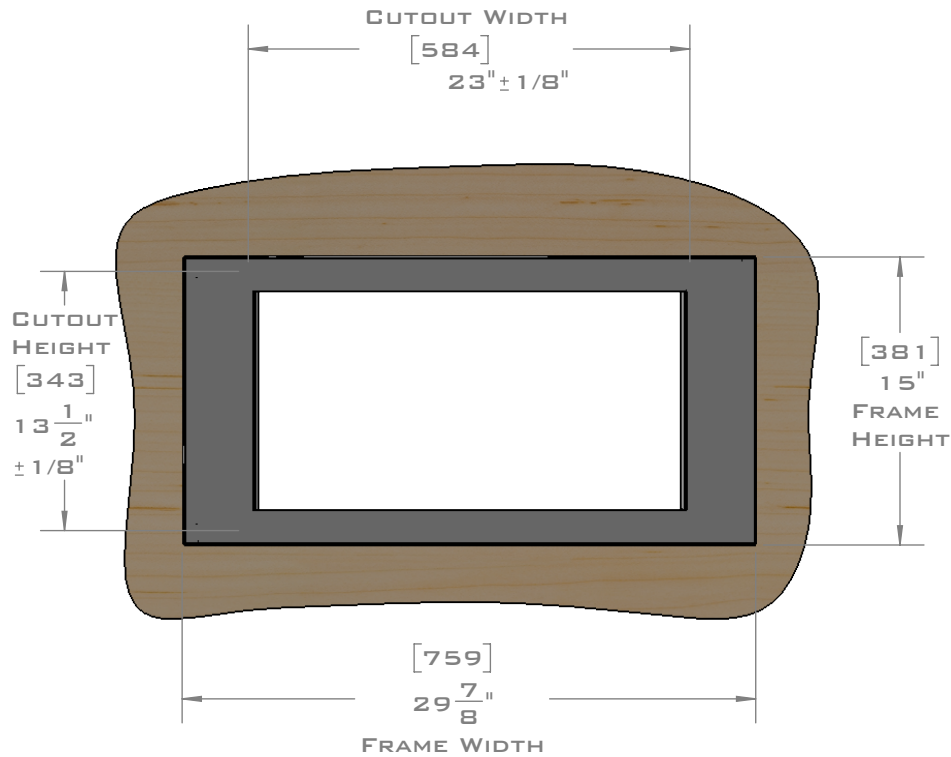

EUROTRIM™

PLANNING GUIDE
EU30.2167
MICROWAVE TRIM KIT
SURFACE MOUNT

EUROTRIM MICROWAVE TRIM KITS ARE SUPPLIED COMPLETE WITH ALL HARDWARE REQUIRED.
OUR UNIQUE STOPPADS ALLOW FOR A PERFECT INSTALLATION EVERY TIME.

FOR VENTILATION A 6 SQUARE INCH (39 SQ.CM.) CUT OUT MUST BE PLACED IN THE REAR OF THE CABINET.
FAILURE TO DO SO MAY CAUSE DAMAGE TO THE MICROWAVE OVEN AND OR CABINET.

DIMENSIONS
IN [ ] ARE
MILLIMETER