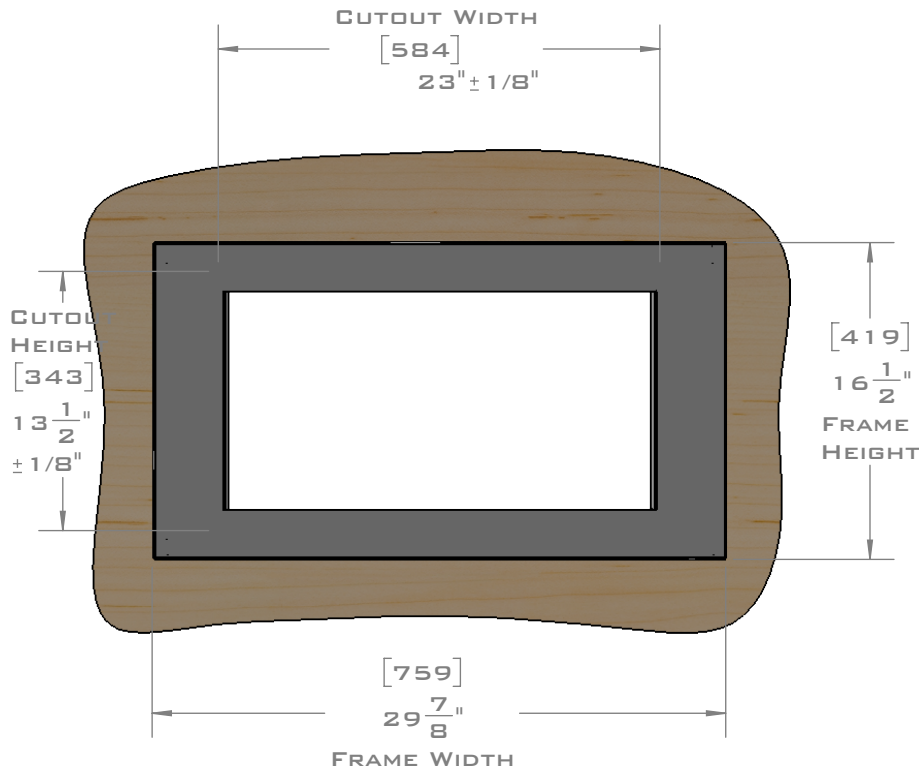

EUROTRIM™

PLANNING GUIDE
EU30.2165
MICROWAVE TRIM KIT
SURFACE MOUNT

EUROTRIM MICROWAVE TRIM KITS ARE SUPPLIED COMPLETE WITH ALL HARDWARE REQUIRED.
OUR UNIQUE STOPPADS ALLOW FOR A PERFECT INSTALLATION EVERY TIME.
FOR VENTILATION A 6 SQUARE INCH (39 SQ.CM.) CUT OUT MUST BE PLACED IN THE REAR OF THE CABINET.
FAILURE TO DO SO MAY CAUSE DAMAGE TO THE MICROWAVE OVEN AND OR CABINET.

DIMENSIONS
IN [ ] ARE
MILLIMETER