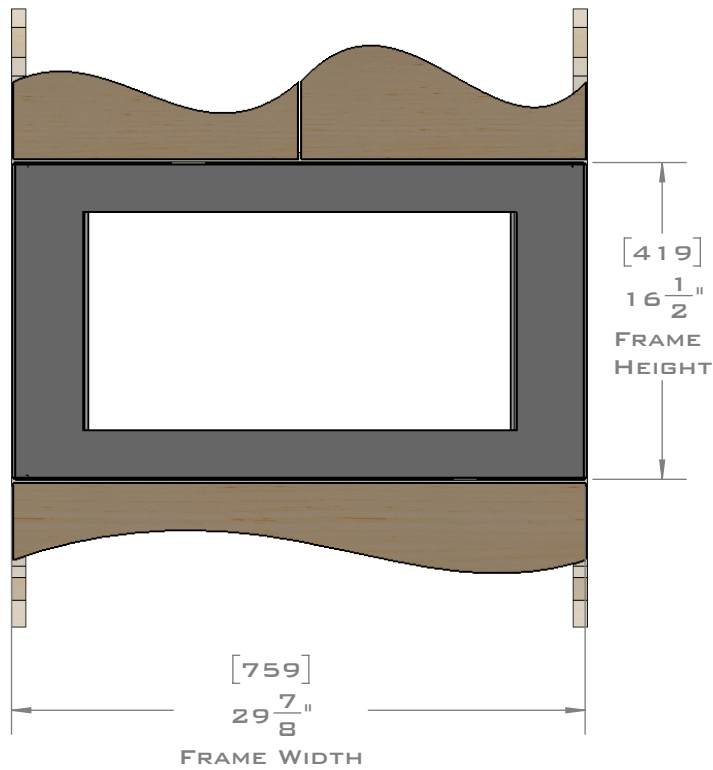

EUROTRIM™

PLANNING GUIDE
EU30.2165
MICROWAVE TRIM KIT
FLUSH MOUNT

EUROTRIM MICROWAVE TRIM KITS ARE SUPPLIED COMPLETE WITH ALL HARDWARE REQUIRED.
OUR UNIQUE STOPPADS ALLOW FOR A PERFECT INSTALLATION EVERY TIME.

FOR VENTILATION A 6 SQUARE INCH (39 SQ.CM.) CUT OUT MUST BE PLACED IN THE REAR OF THE CABINET.
FAILURE TO DO SO MAY CAUSE DAMAGE TO THE MICROWAVE OVEN AND OR CABINET.

DIMENSIONS
IN [ ] ARE
MILLIMETER