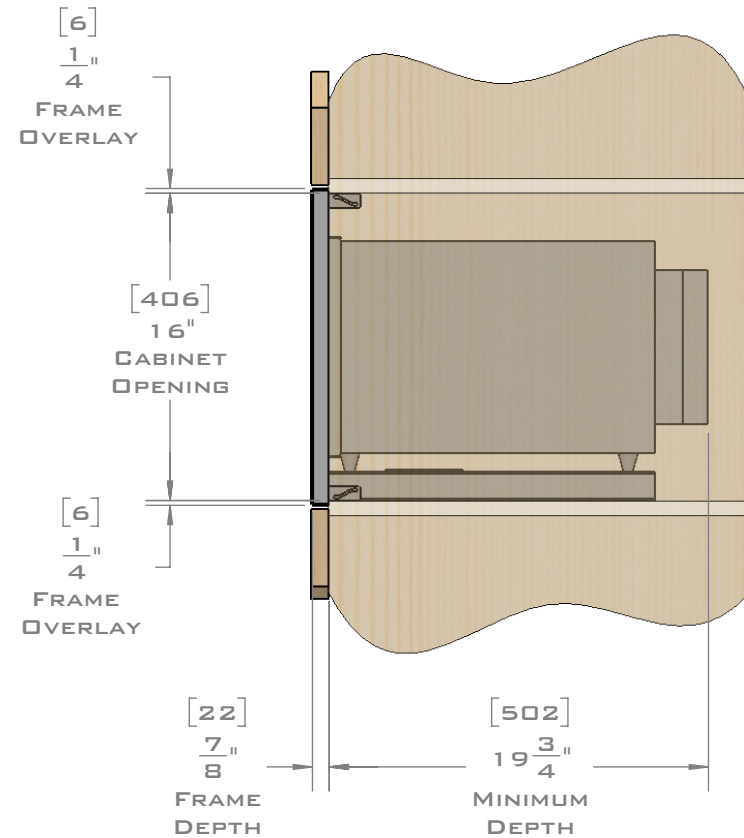

**EUROTRIM™**

**PLANNING GUIDE**  
**EU30.2165**  
MICROWAVE TRIM KIT  
**FLUSH MOUNT**

EUROTRIM MICROWAVE TRIM KITS ARE SUPPLIED COMPLETE WITH ALL HARDWARE REQUIRED.  
OUR UNIQUE STOPPADS ALLOW FOR A PERFECT INSTALLATION EVERY TIME.

FOR VENTILATION A 6 SQUARE INCH (39 SQ.CM.) CUT OUT MUST BE PLACED IN THE REAR OF THE CABINET.  
FAILURE TO DO SO MAY CAUSE DAMAGE TO THE MICROWAVE OVEN AND OR CABINET.

DIMENSIONS  
IN [ ] ARE  
MILLIMETER

**EUROTRIM™**

**PLANNING GUIDE**  
**EU30.2165**  
 MICROWAVE TRIM KIT  
**SURFACE MOUNT**

EUROTRIM MICROWAVE TRIM KITS ARE SUPPLIED COMPLETE WITH ALL HARDWARE REQUIRED.  
 OUR UNIQUE STOPPADS ALLOW FOR A PERFECT INSTALLATION EVERY TIME.  
 FOR VENTILATION A 6 SQUARE INCH (39 SQ.CM.) CUT OUT MUST BE PLACED IN THE REAR OF THE CABINET.  
 FAILURE TO DO SO MAY CAUSE DAMAGE TO THE MICROWAVE OVEN AND OR CABINET.

DIMENSIONS  
 IN [ ] ARE  
 MILLIMETER