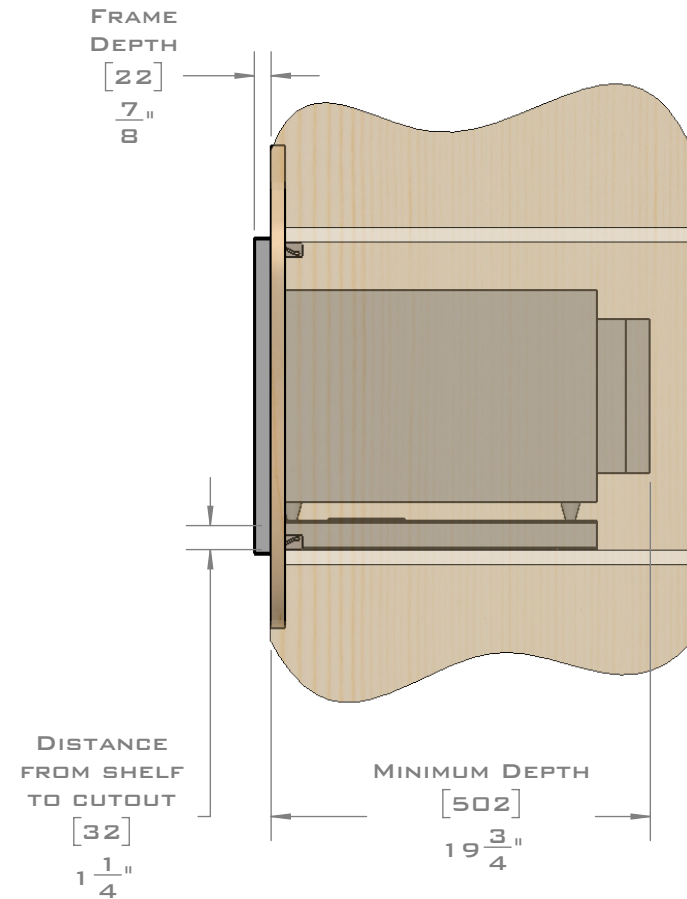

EUROTRIM™

PLANNING GUIDE
EU30.2165
MICROWAVE TRIM KIT
SURFACE MOUNT

EUROTRIM MICROWAVE TRIM KITS ARE SUPPLIED COMPLETE WITH ALL HARDWARE REQUIRED.
OUR UNIQUE STOPPADS ALLOW FOR A PERFECT INSTALLATION EVERY TIME.
FOR VENTILATION A 6 SQUARE INCH (39 SQ.CM.) CUT OUT MUST BE PLACED IN THE REAR OF THE CABINET.
FAILURE TO DO SO MAY CAUSE DAMAGE TO THE MICROWAVE OVEN AND OR CABINET.

DIMENSIONS
IN [ ] ARE
MILLIMETER