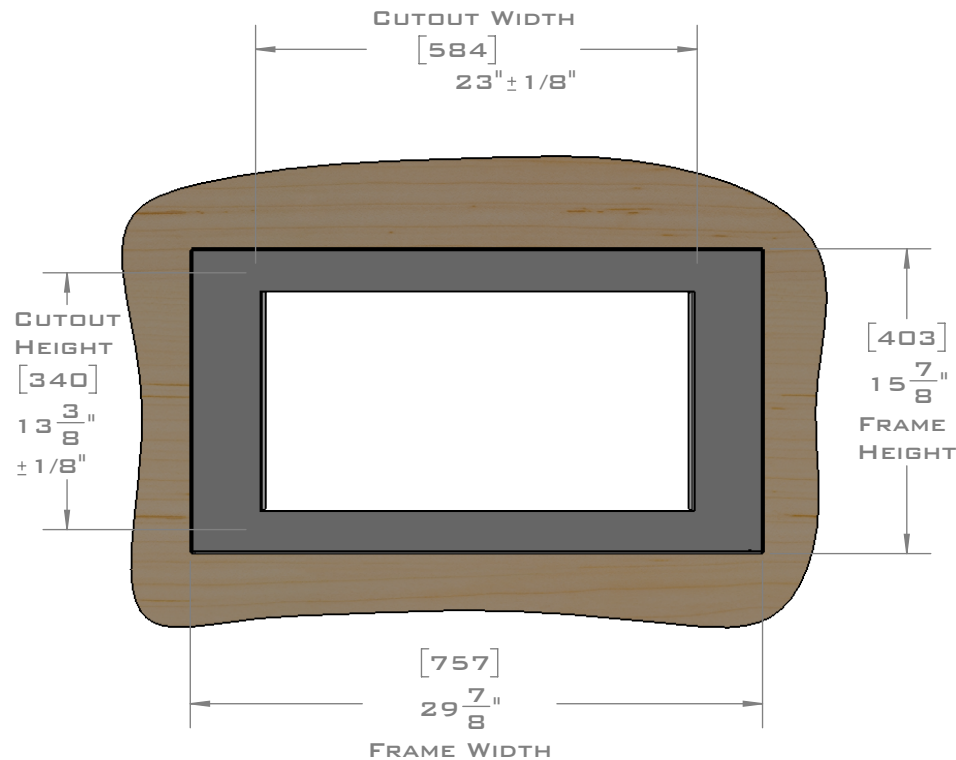

EUROTRIM™

PLANNING GUIDE

EU30.21646

MICROWAVE TRIM KIT

SURFACE MOUNT

EUROTRIM MICROWAVE TRIM KITS ARE SUPPLIED COMPLETE WITH ALL HARDWARE REQUIRED.
OUR UNIQUE STOPPADS ALLOW FOR A PERFECT INSTALLATION EVERY TIME.

FOR VENTILATION A 6 SQUARE INCH (39 SQ.CM.) CUT OUT MUST BE PLACED IN THE REAR OF THE CABINET.
FAILURE TO DO SO MAY CAUSE DAMAGE TO THE MICROWAVE OVEN AND OR CABINET.

DIMENSIONS
IN [ ] ARE
MILLIMETER