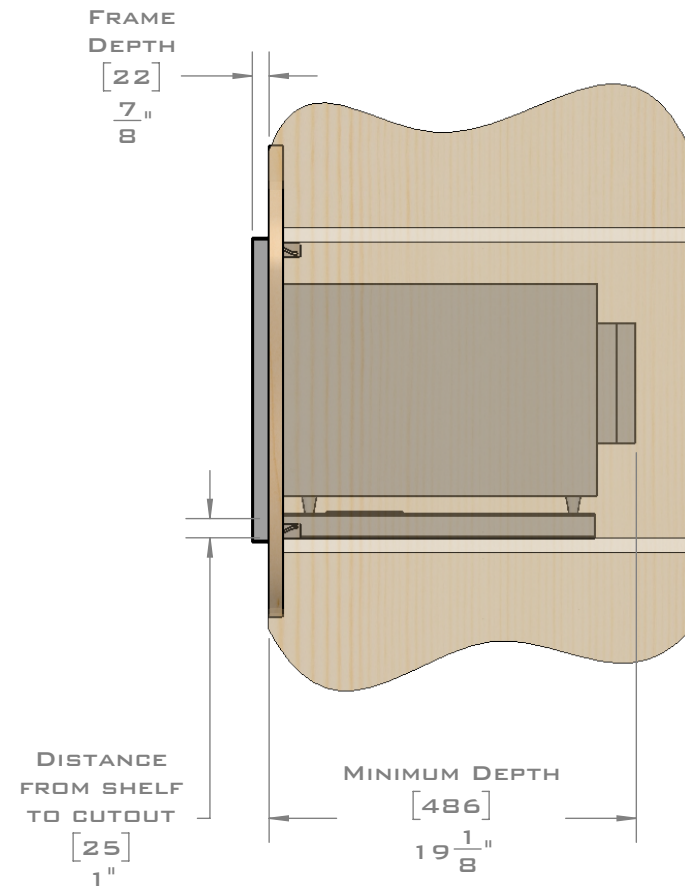

EUROTRIM™

PLANNING GUIDE

EU30.21646

MICROWAVE TRIM KIT

SURFACE MOUNT

EUROTRIM MICROWAVE TRIM KITS ARE SUPPLIED COMPLETE WITH ALL HARDWARE REQUIRED.
OUR UNIQUE STOPPADS ALLOW FOR A PERFECT INSTALLATION EVERY TIME.

FOR VENTILATION A 6 SQUARE INCH (39 SQ.CM.) CUT OUT MUST BE PLACED IN THE REAR OF THE CABINET.
FAILURE TO DO SO MAY CAUSE DAMAGE TO THE MICROWAVE OVEN AND OR CABINET.

DIMENSIONS
IN [ ] ARE
MILLIMETER