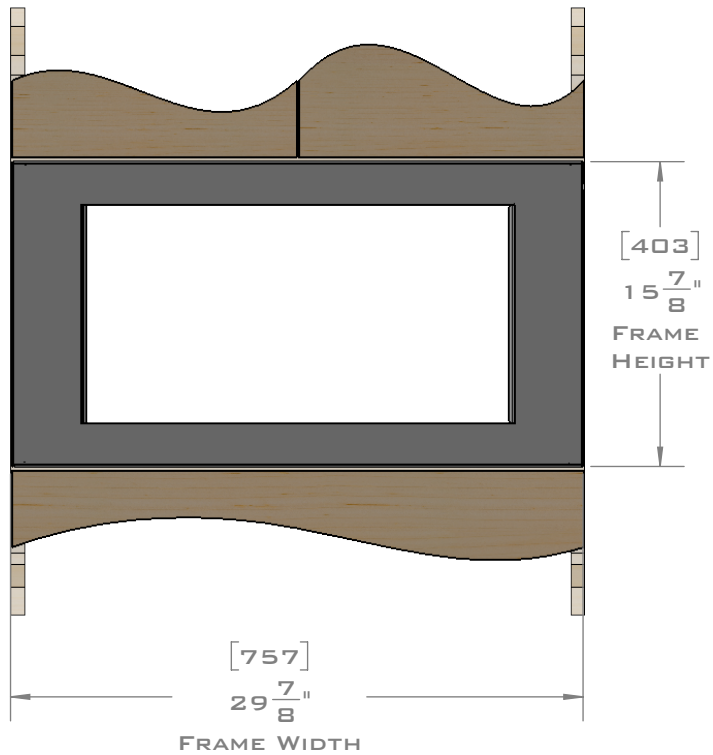

EUROTRIM™

PLANNING GUIDE
EU30.21646
MICROWAVE TRIM KIT

FLUSH MOUNT

EUROTRIM MICROWAVE TRIM KITS ARE SUPPLIED COMPLETE WITH ALL HARDWARE REQUIRED.
OUR UNIQUE STOPPADS ALLOW FOR A PERFECT INSTALLATION EVERY TIME.

FOR VENTILATION A 6 SQUARE INCH (39 SQ.CM.) CUT OUT MUST BE PLACED IN THE REAR OF THE CABINET.
FAILURE TO DO SO MAY CAUSE DAMAGE TO THE MICROWAVE OVEN AND OR CABINET.

DIMENSIONS
IN [ ] ARE
MILLIMETER