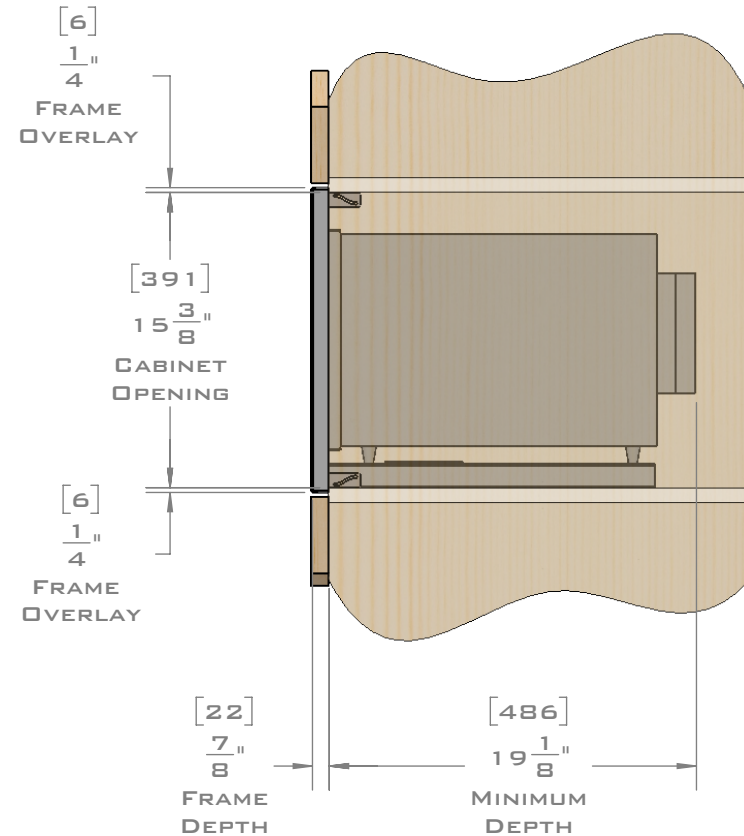

**EUROTRIM™**

**PLANNING GUIDE**  
**EU30.21646**  
MICROWAVE TRIM KIT

**FLUSH MOUNT**

EUROTRIM MICROWAVE TRIM KITS ARE SUPPLIED COMPLETE WITH ALL HARDWARE REQUIRED.  
OUR UNIQUE STOPPADS ALLOW FOR A PERFECT INSTALLATION EVERY TIME.

FOR VENTILATION A 6 SQUARE INCH (39 SQ.CM.) CUT OUT MUST BE PLACED IN THE REAR OF THE CABINET.  
FAILURE TO DO SO MAY CAUSE DAMAGE TO THE MICROWAVE OVEN AND OR CABINET.

DIMENSIONS  
IN [ ] ARE  
MILLIMETER