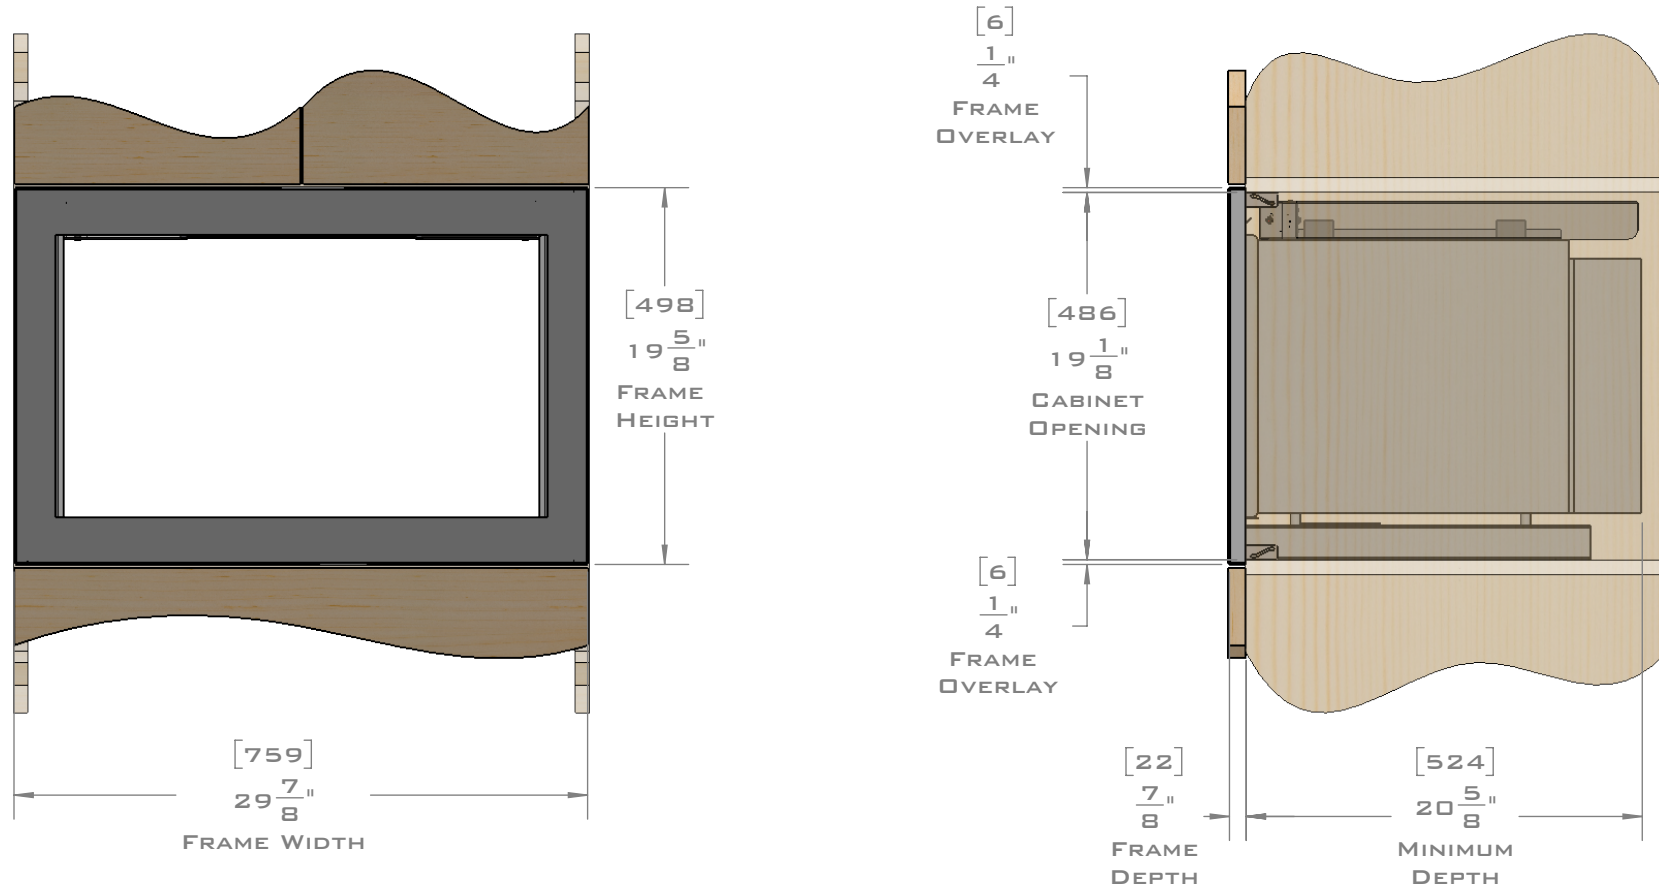

EUROTRIM™

PLANNING GUIDE
EU30.11593
CONVECTION MICROWAVE TRIM KIT

FLUSH MOUNT

EUROTRIM MICROWAVE TRIM KITS ARE SUPPLIED COMPLETE WITH ALL HARDWARE REQUIRED.
 OUR UNIQUE STOPPADS ALLOW FOR A PERFECT INSTALLATION EVERY TIME.

FOR VENTILATION A 6 SQUARE INCH (39 SQ.CM.) CUT OUT MUST BE PLACED IN THE REAR OF THE CABINET.
 FAILURE TO DO SO MAY CAUSE DAMAGE TO THE MICROWAVE OVEN AND OR CABINET.

DIMENSIONS
 IN [] ARE
 MILLIMETER