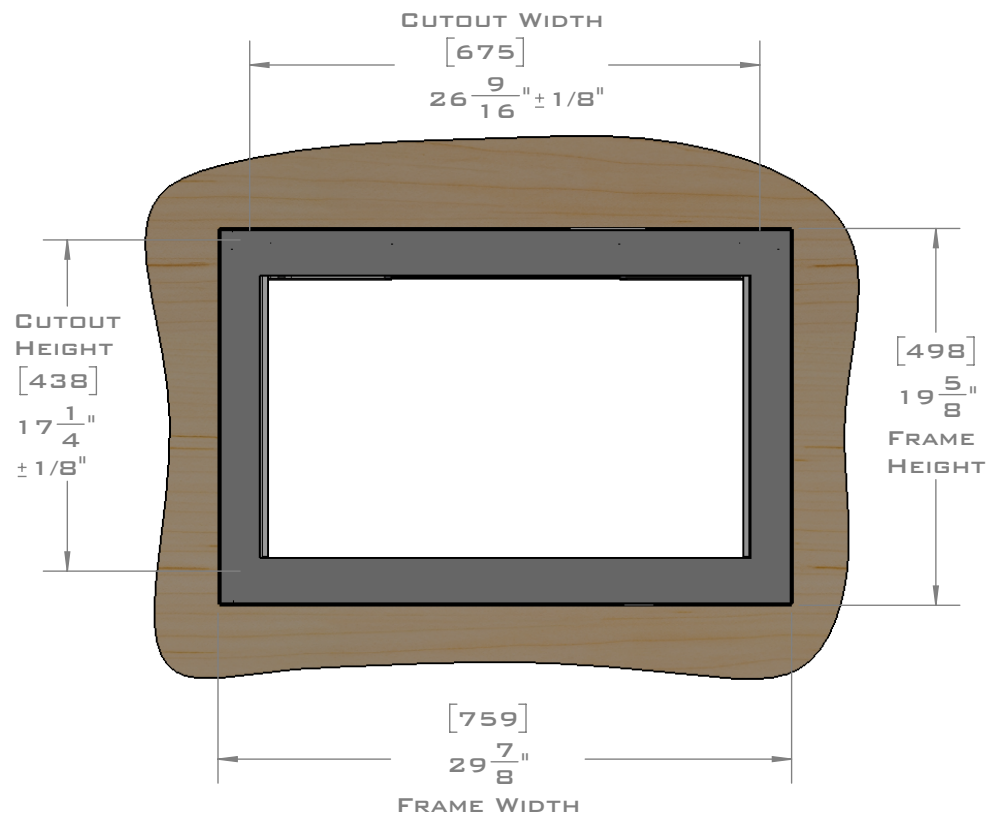

EUROTRIM™

PLANNING GUIDE
EU30.11593
CONVECTION MICROWAVE TRIM KIT

SURFACE MOUNT

EUROTRIM MICROWAVE TRIM KITS ARE SUPPLIED COMPLETE WITH ALL HARDWARE REQUIRED. OUR UNIQUE STOPADS ALLOW FOR A PERFECT INSTALLATION EVERY TIME.

FOR VENTILATION A 6 SQUARE INCH (39 SQ.CM.) CUT OUT MUST BE PLACED IN THE REAR OF THE CABINET. FAILURE TO DO SO MAY CAUSE DAMAGE TO THE MICROWAVE OVEN AND OR CABINET.

DIMENSIONS IN [ ] ARE MILLIMETER