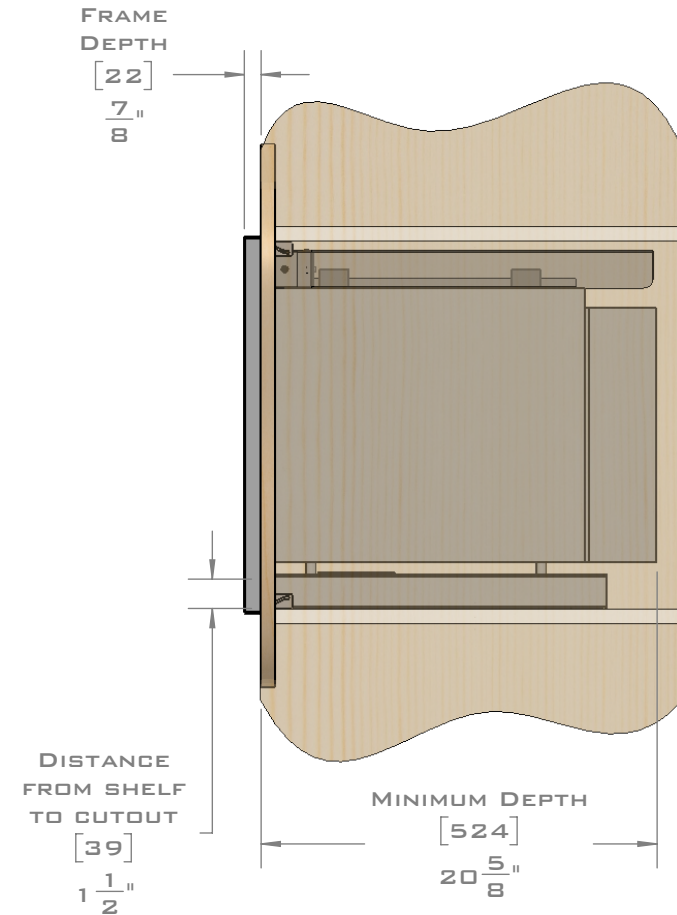

EUROTRIM™

PLANNING GUIDE
EU30.11593
CONVECTION MICROWAVE TRIM KIT

SURFACE MOUNT

EUROTRIM MICROWAVE TRIM KITS ARE SUPPLIED COMPLETE WITH ALL HARDWARE REQUIRED. OUR UNIQUE STOPADS ALLOW FOR A PERFECT INSTALLATION EVERY TIME.

FOR VENTILATION A 6 SQUARE INCH (39 SQ.CM.) CUT OUT MUST BE PLACED IN THE REAR OF THE CABINET. FAILURE TO DO SO MAY CAUSE DAMAGE TO THE MICROWAVE OVEN AND OR CABINET.

DIMENSIONS IN [ ] ARE MILLIMETER