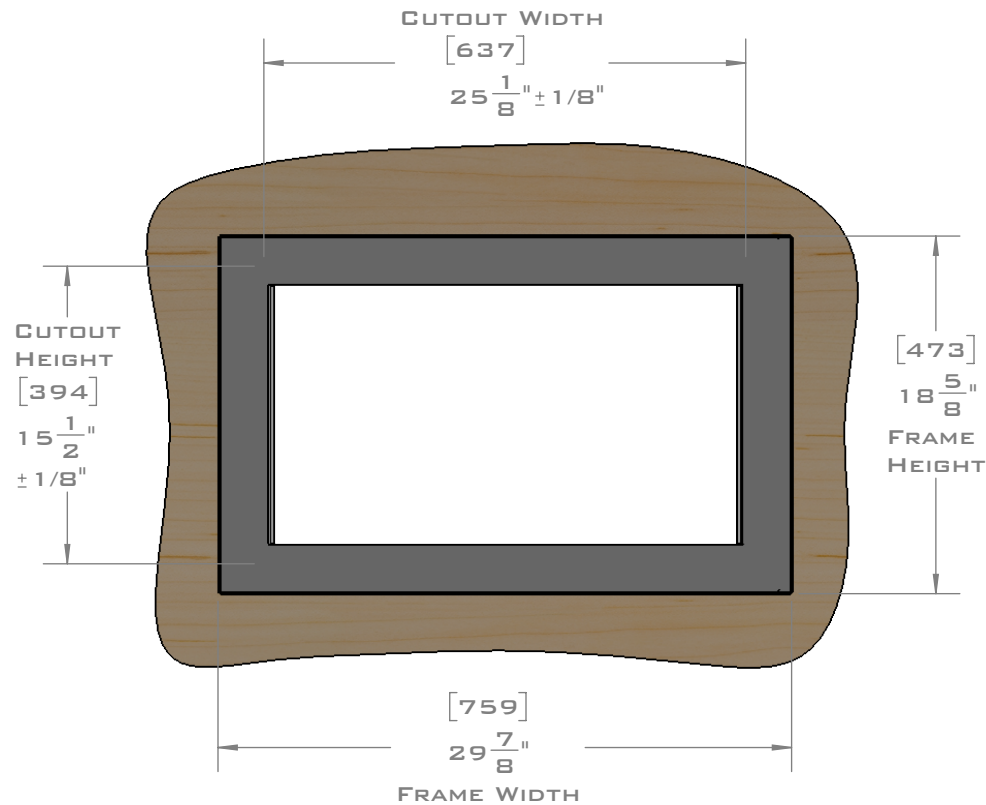

EUROTRIM™

PLANNING GUIDE
EU30.11222
MICROWAVE TRIM KIT
SURFACE MOUNT

EUROTRIM MICROWAVE TRIM KITS ARE SUPPLIED COMPLETE WITH ALL HARDWARE REQUIRED.
OUR UNIQUE STOPADS ALLOW FOR A PERFECT INSTALLATION EVERY TIME.

FOR VENTILATION A 6 SQUARE INCH (39 SQ.CM.) CUT OUT MUST BE PLACED IN THE REAR OF THE CABINET.
FAILURE TO DO SO MAY CAUSE DAMAGE TO THE MICROWAVE OVEN AND OR CABINET.

DIMENSIONS
IN [ ] ARE
MILLIMETER