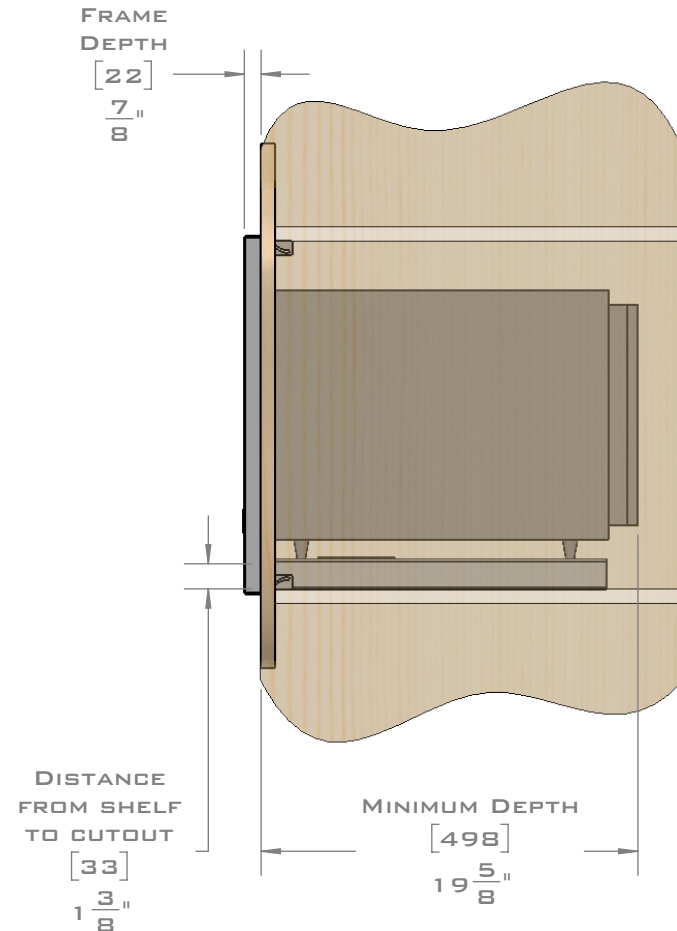

EUROTRIM™

PLANNING GUIDE
EU30.11222
MICROWAVE TRIM KIT
SURFACE MOUNT

EUROTRIM MICROWAVE TRIM KITS ARE SUPPLIED COMPLETE WITH ALL HARDWARE REQUIRED.
OUR UNIQUE STOPADS ALLOW FOR A PERFECT INSTALLATION EVERY TIME.

FOR VENTILATION A 6 SQUARE INCH (39 SQ.CM.) CUT OUT MUST BE PLACED IN THE REAR OF THE CABINET.
FAILURE TO DO SO MAY CAUSE DAMAGE TO THE MICROWAVE OVEN AND OR CABINET.

DIMENSIONS
IN [ ] ARE
MILLIMETER