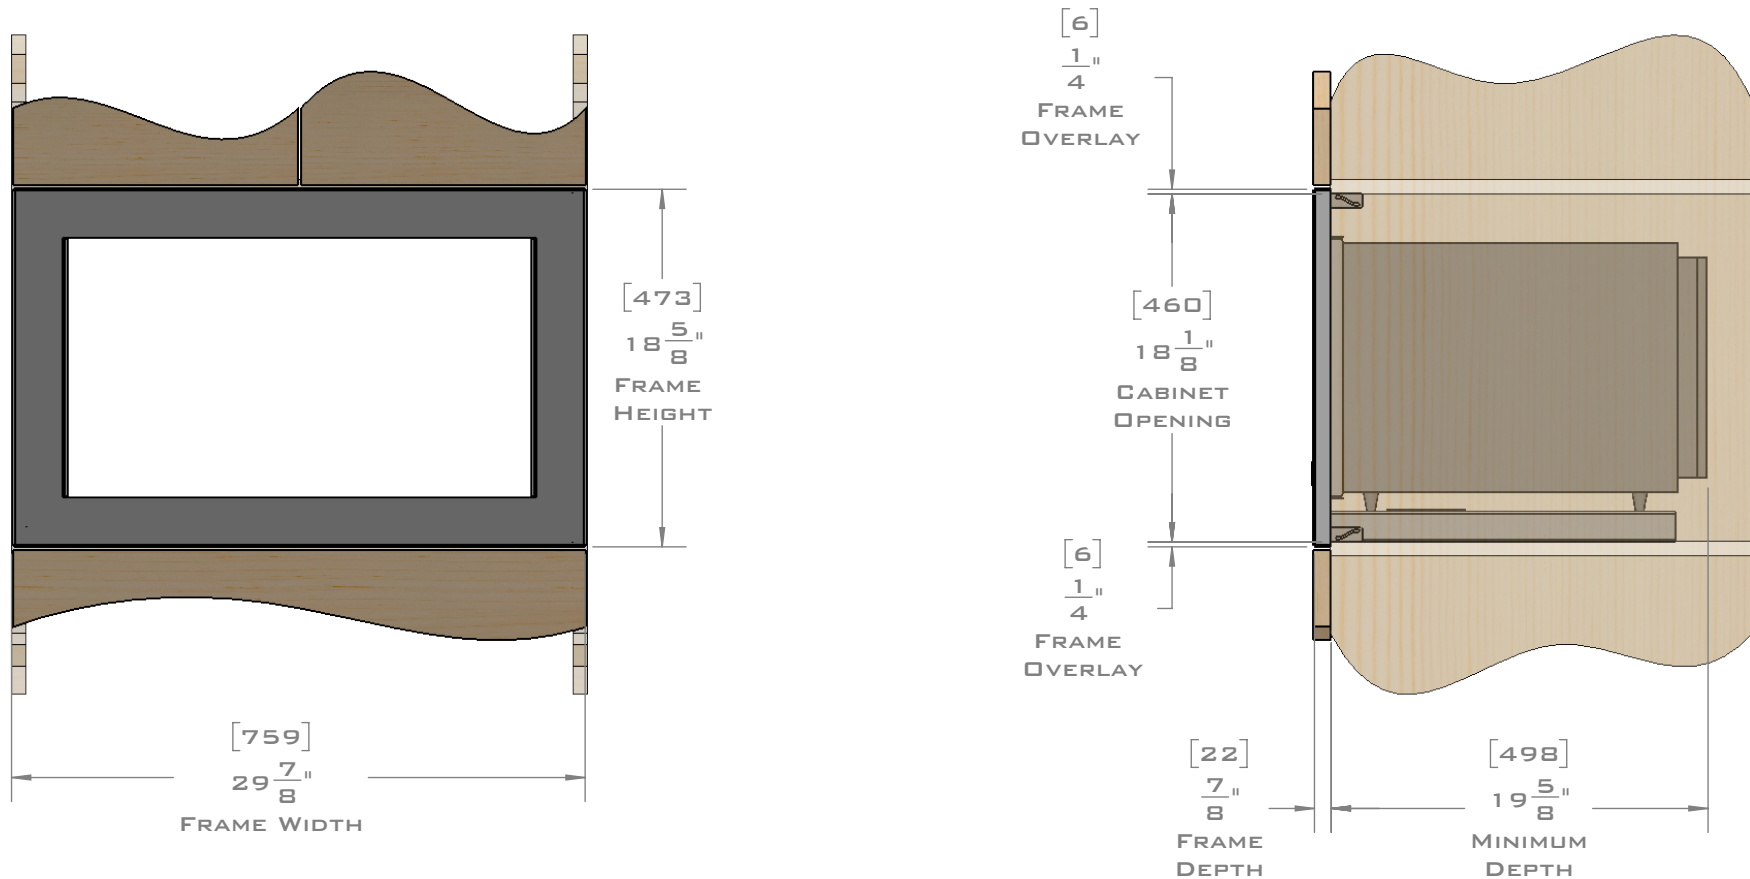

**EUROTRIM™**

**PLANNING GUIDE**  
**EU30.1 1222**  
MICROWAVE TRIM KIT  
**FLUSH MOUNT**

EUROTRIM MICROWAVE TRIM KITS ARE SUPPLIED COMPLETE WITH ALL HARDWARE REQUIRED.  
OUR UNIQUE STOPPADS ALLOW FOR A PERFECT INSTALLATION EVERY TIME.

FOR VENTILATION A 6 SQUARE INCH (39 SQ.CM.) CUT OUT MUST BE PLACED IN THE REAR OF THE CABINET.  
FAILURE TO DO SO MAY CAUSE DAMAGE TO THE MICROWAVE OVEN AND OR CABINET.

DIMENSIONS  
IN [ ] ARE  
MILLIMETER