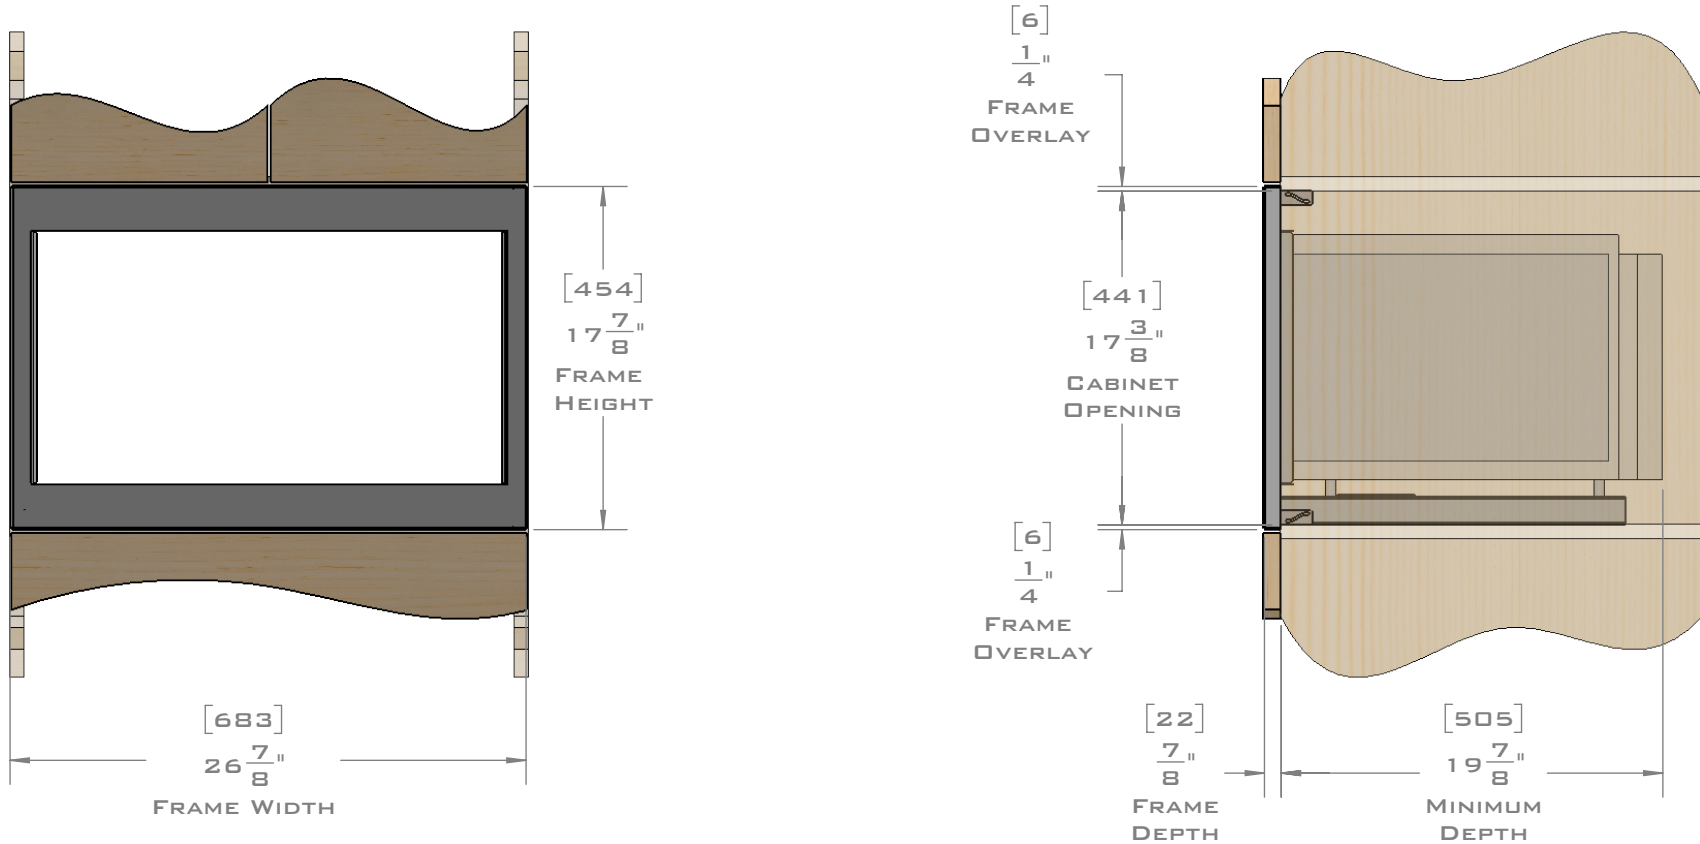

EUROTRIM™

PLANNING GUIDE
EU27.9207
MICROWAVE TRIM KIT
FLUSH MOUNT

EUROTRIM MICROWAVE TRIM KITS ARE SUPPLIED COMPLETE WITH ALL HARDWARE REQUIRED.
OUR UNIQUE STOPPADS ALLOW FOR A PERFECT INSTALLATION EVERY TIME.

FOR VENTILATION A 6 SQUARE INCH (39 SQ.CM.) CUT OUT MUST BE PLACED IN THE REAR OF THE CABINET.
FAILURE TO DO SO MAY CAUSE DAMAGE TO THE MICROWAVE OVEN AND OR CABINET.

DIMENSIONS
IN [ ] ARE
MILLIMETER