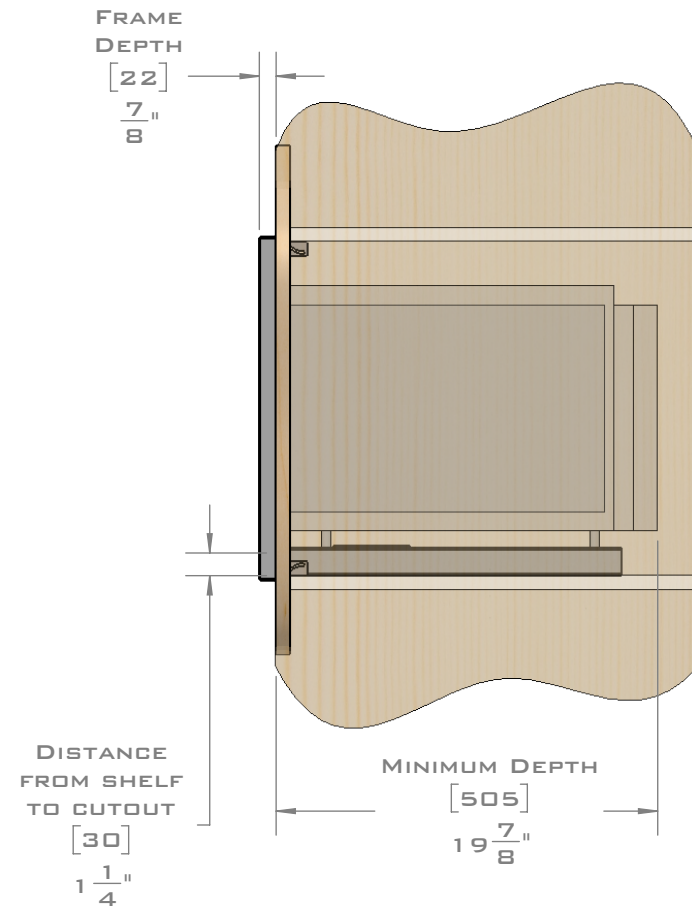

EUROTRIM™

PLANNING GUIDE
EU27.9207
MICROWAVE TRIM KIT
SURFACE MOUNT

EUROTRIM MICROWAVE TRIM KITS ARE SUPPLIED COMPLETE WITH ALL HARDWARE REQUIRED.
OUR UNIQUE STOPADS ALLOW FOR A PERFECT INSTALLATION EVERY TIME.

FOR VENTILATION A 6 SQUARE INCH (39 SQ.CM.) CUT OUT MUST BE PLACED IN THE REAR OF THE CABINET.
FAILURE TO DO SO MAY CAUSE DAMAGE TO THE MICROWAVE OVEN AND OR CABINET.

DIMENSIONS
IN [ ] ARE
MILLIMETER