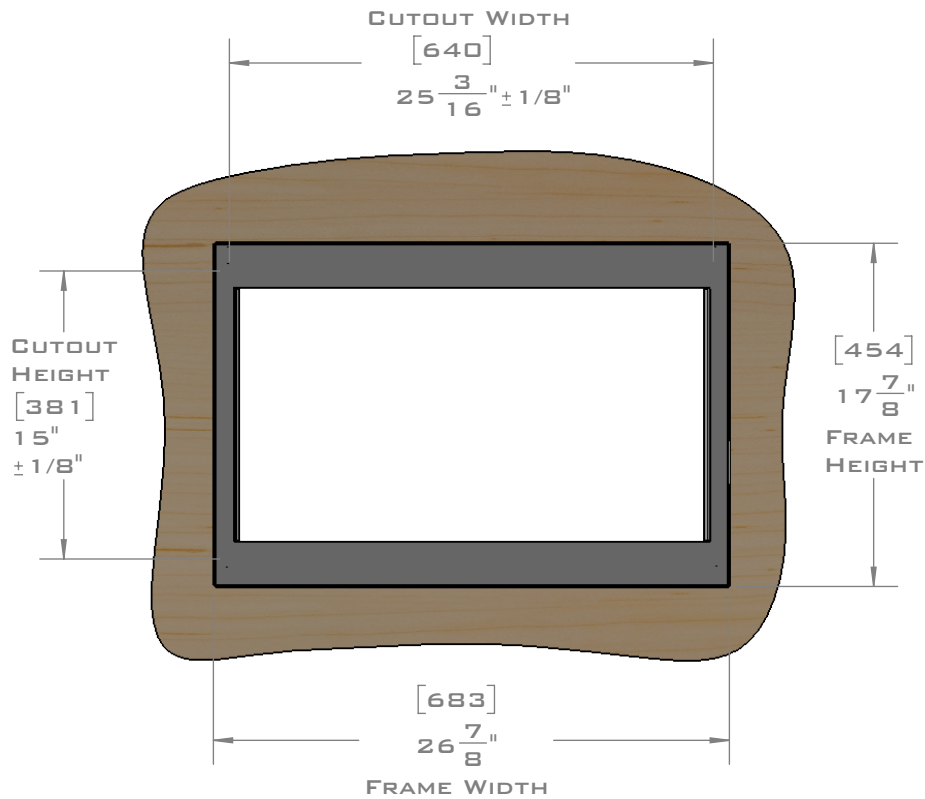

EUROTRIM™

PLANNING GUIDE
EU27.9207
MICROWAVE TRIM KIT
SURFACE MOUNT

EUROTRIM MICROWAVE TRIM KITS ARE SUPPLIED COMPLETE WITH ALL HARDWARE REQUIRED.
OUR UNIQUE STOPADS ALLOW FOR A PERFECT INSTALLATION EVERY TIME.

FOR VENTILATION A 6 SQUARE INCH (39 SQ.CM.) CUT OUT MUST BE PLACED IN THE REAR OF THE CABINET.
FAILURE TO DO SO MAY CAUSE DAMAGE TO THE MICROWAVE OVEN AND OR CABINET.

DIMENSIONS
IN [ ] ARE
MILLIMETER