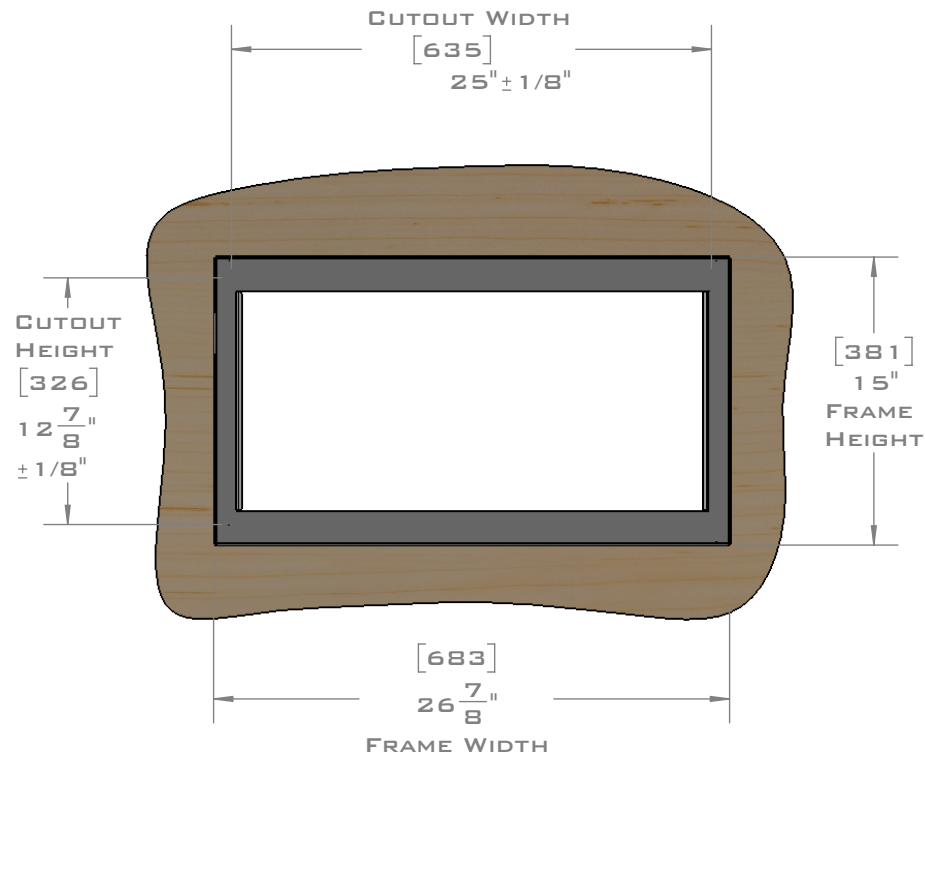

EUROTRIM™

PLANNING GUIDE EU27.91174 MICROWAVE TRIM KIT SURFACE MOUNT

EUROTRIM MICROWAVE TRIM KITS ARE SUPPLIED COMPLETE WITH ALL HARDWARE REQUIRED.
OUR UNIQUE STOPPADS ALLOW FOR A PERFECT INSTALLATION EVERY TIME.

FOR VENTILATION A 6 SQUARE INCH (39 SQ.CM.) CUT OUT MUST BE PLACED IN THE REAR OF THE CABINET.
FAILURE TO DO SO MAY CAUSE DAMAGE TO THE MICROWAVE OVEN AND OR CABINET.

DIMENSIONS
IN [ ] ARE
MILLIMETER