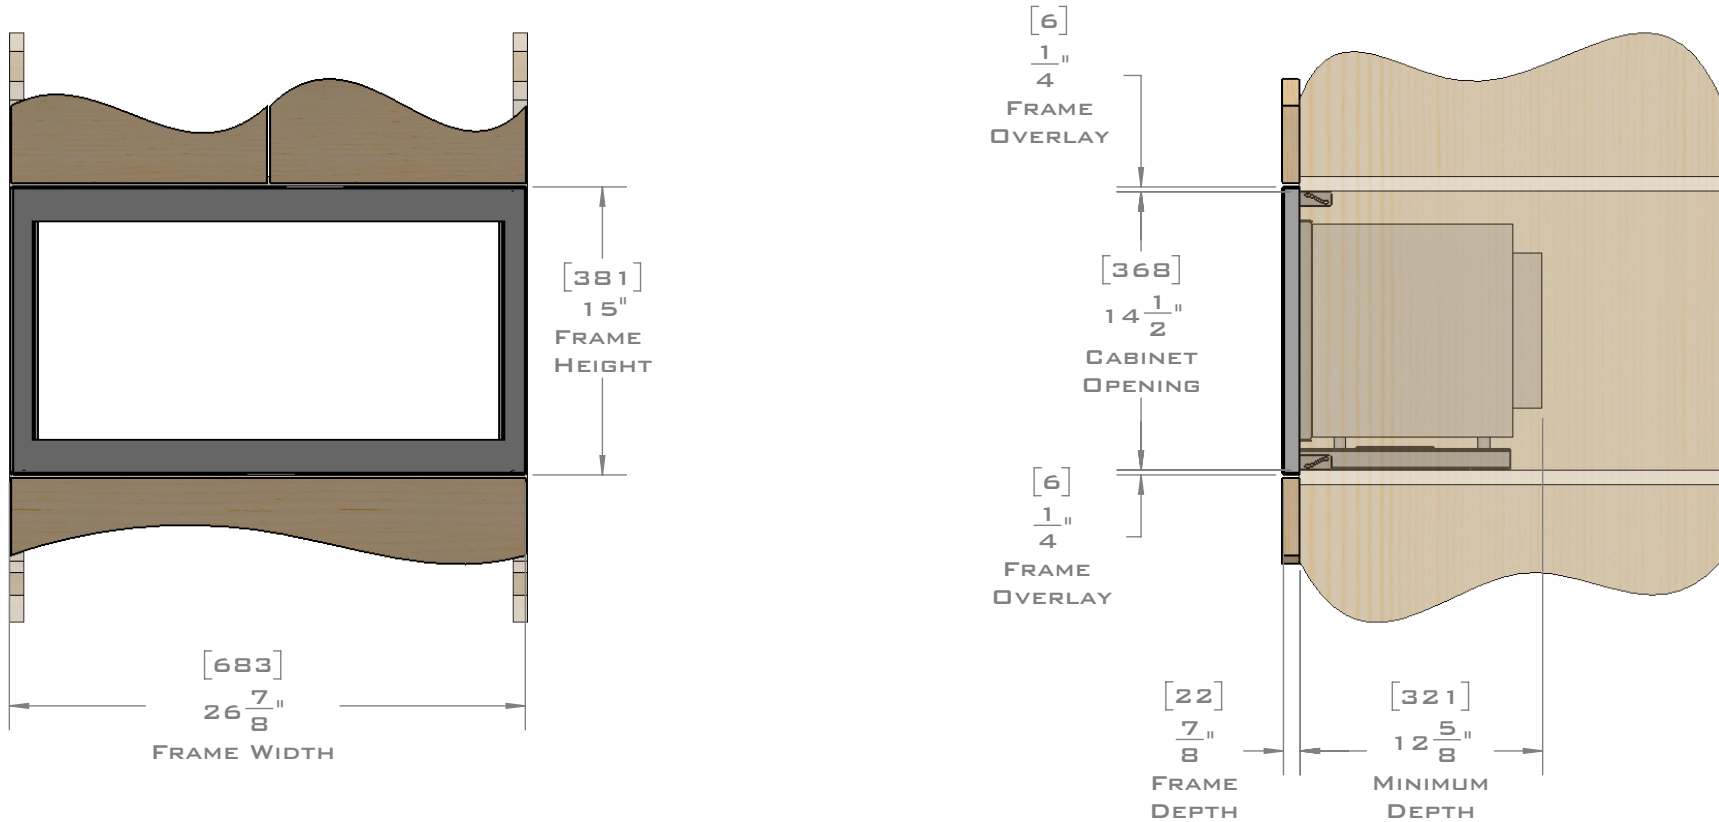

EUROTRIM™

PLANNING GUIDE
EU27.91174
MICROWAVE TRIM KIT
FLUSH MOUNT

EUROTRIM MICROWAVE TRIM KITS ARE SUPPLIED COMPLETE WITH ALL HARDWARE REQUIRED.
OUR UNIQUE STOPPADS ALLOW FOR A PERFECT INSTALLATION EVERY TIME.

FOR VENTILATION A 6 SQUARE INCH (39 SQ.CM.) CUT OUT MUST BE PLACED IN THE REAR OF THE CABINET.
FAILURE TO DO SO MAY CAUSE DAMAGE TO THE MICROWAVE OVEN AND OR CABINET.

DIMENSIONS
IN [ ] ARE
MILLIMETER