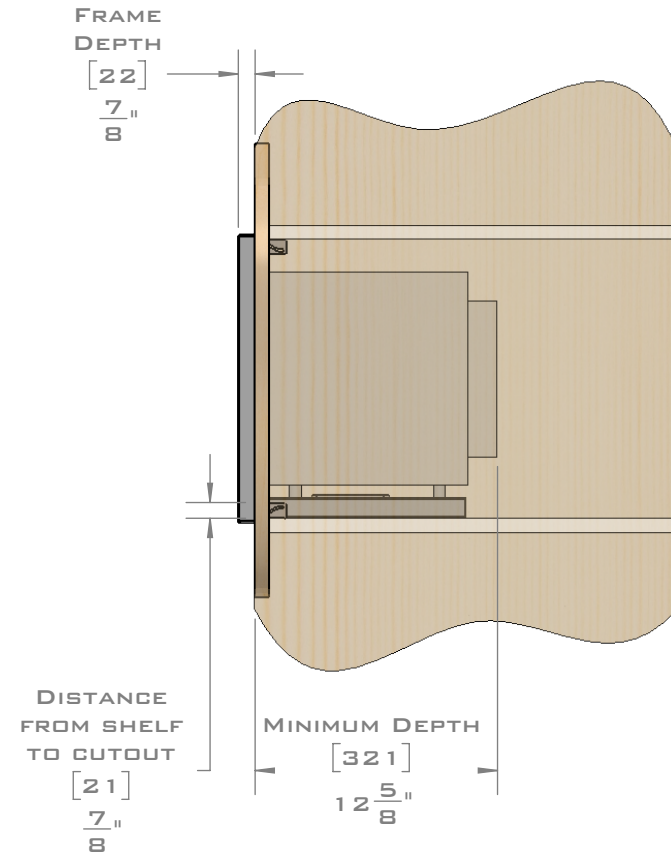

EUROTRIM™

PLANNING GUIDE EU27.91174 MICROWAVE TRIM KIT SURFACE MOUNT

EUROTRIM MICROWAVE TRIM KITS ARE SUPPLIED COMPLETE WITH ALL HARDWARE REQUIRED.
OUR UNIQUE STOPPADS ALLOW FOR A PERFECT INSTALLATION EVERY TIME.

FOR VENTILATION A 6 SQUARE INCH (39 SQ.CM.) CUT OUT MUST BE PLACED IN THE REAR OF THE CABINET.
FAILURE TO DO SO MAY CAUSE DAMAGE TO THE MICROWAVE OVEN AND OR CABINET.

DIMENSIONS
IN [ ] ARE
MILLIMETER